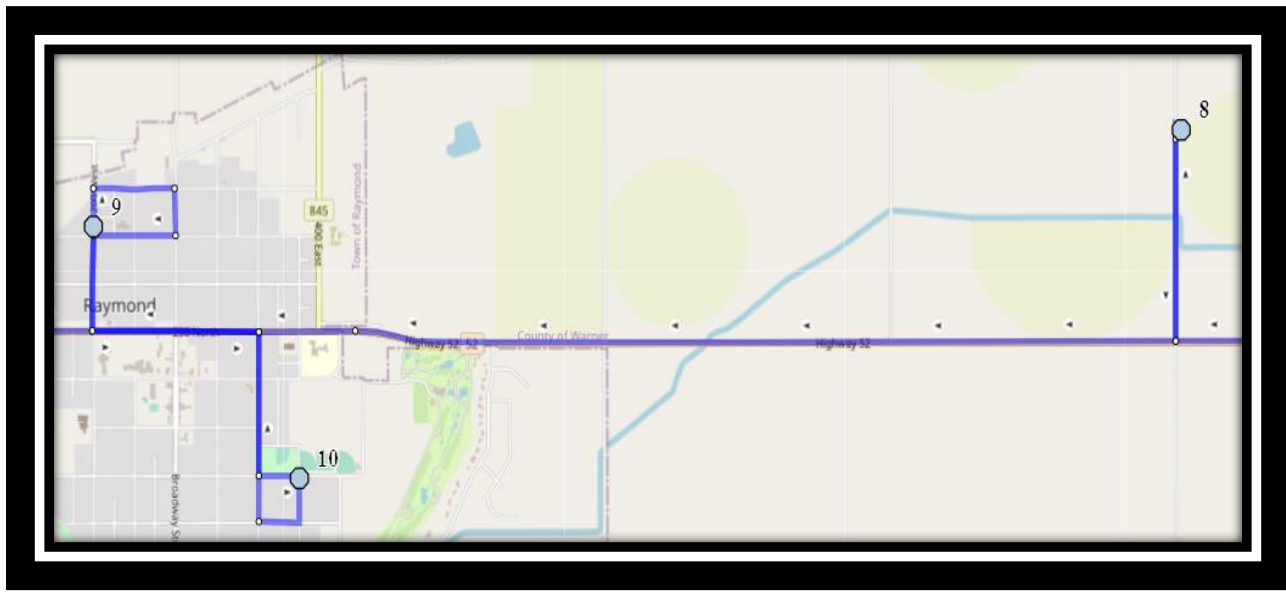

CFM Raymond/Stirling

REVISED: January 3, 2022

EFFECTIVE: January 5, 2022

Top: Part 2 AM // Bottom: Part 2 PM

Catholic Central High East – 405 18 Street South – (403) 327-4596

St. Francis Middle School – 333 18 Street South – (403) 327-3402

Ecole St. Mary’s – 422 20 Street South – (403) 327-3098

Please arrive 5 minutes before scheduled pick up and drop off times. Times shown may vary due to weather & traffic conditions.
Bus routes and maps are subject to change. For the most up-to-date version, visit www.southland.ca/lethbridge.