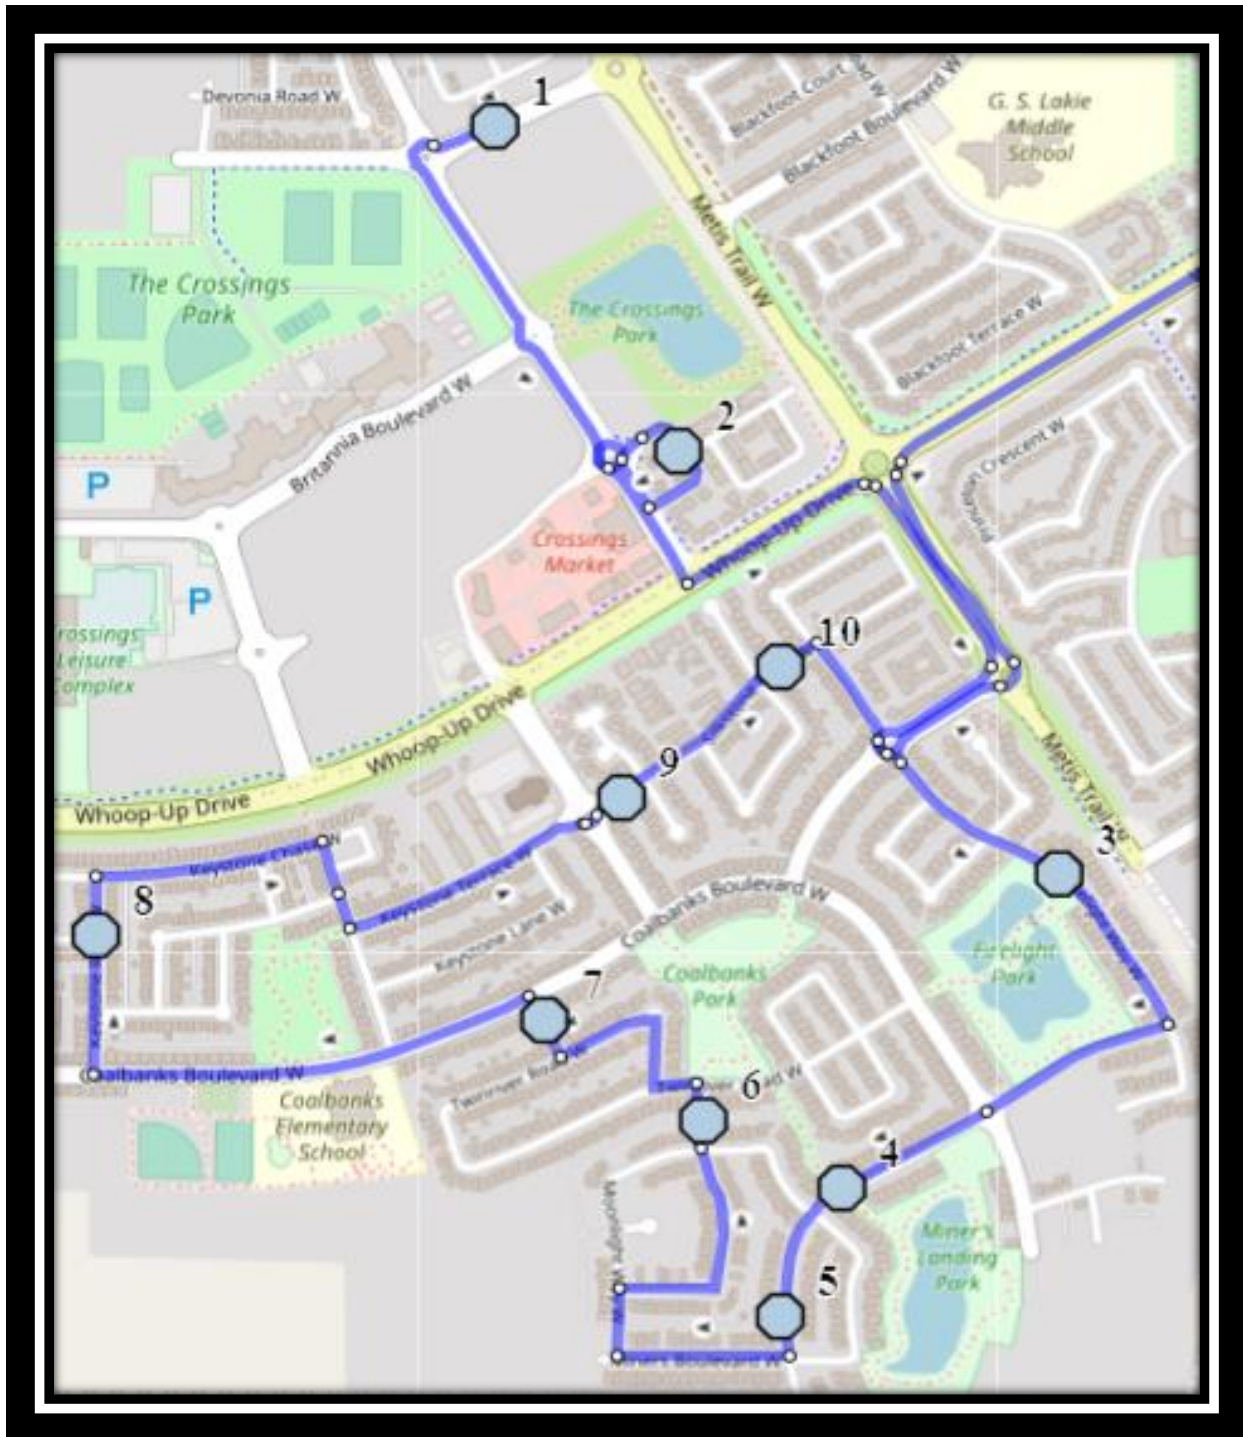

CFM W3

REVISED: January 3, 2022

EFFECTIVE: January 12, 2022

PM Route same direction as AM

Catholic Central High East – 405 18 Street South – (403) 327-4596

St. Francis Middle School – 333 18 Street South – (403) 327-3402

Ecole St. Mary’s – 422 20 Street South – (403) 327-3098

Please arrive 5 minutes before scheduled pick up and drop off times. Times shown may vary due to weather & traffic conditions.
Bus routes and maps are subject to change. For the most up-to-date version, visit www.southland.ca/lethbridge.