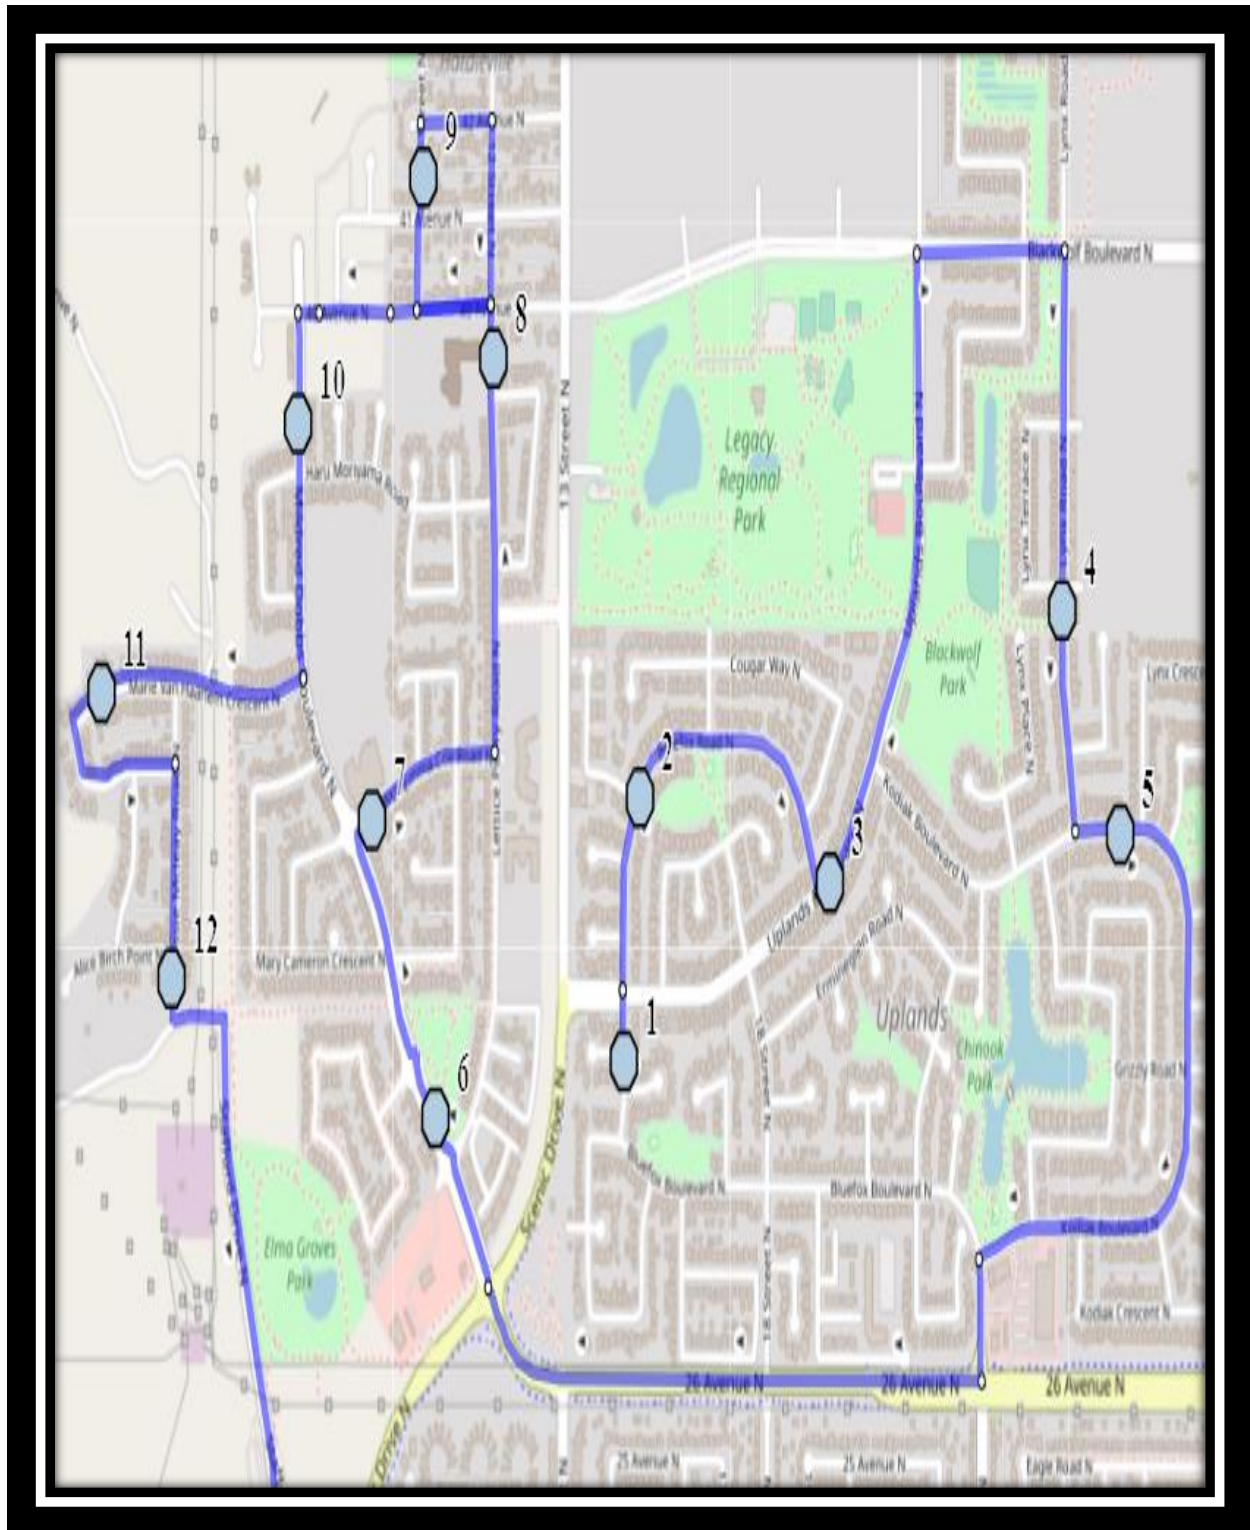

# Davidson/Bawden N1

REVISED: January 3, 2022

EFFECTIVE: January 12, 2022

**PM Route same direction as AM**

**Ecole Agnes Davidson – 2103 20 Street South – (403) 328-5153**

**Fleetwood Bawden – 1222 9 Ave. South – (403) 327-5818**

# Davidson/Bawden N1

REVISED: January 3, 2022

EFFECTIVE: January 12, 2022

- #1 - 7:45 AM - Bluefox Road North Northbound - Power Box (SSE)
- #2 - 7:46 AM - Cougar Road North Northbound - Alley
- #3 - 7:47 AM - Uplands Blvd North Northbound - LPT Stop #11013
- #4 - 7:50 AM - Lynx Road North Southbound - Mailboxes
- #5 - 7:52 AM - Kodiak Blvd North Eastbound - LPT Stop #11016
- #6 - 7:56 AM - Mildred Dobbs Blvd North Northbound - LPT Stop #11007
- #7 - 7:57 AM - Edith Emma Coe Road North Eastbound - Mailboxes
- #8 - 7:59 AM - Lettice Perry Road North Northbound - LPT Stop #11006
- #9 - 8:01 AM - 11 Street North Northbound - Mailboxes
- #10 - 8:03 AM - Mildred Dobbs Blvd North Southbound - Park Entrance
- #11 - 8:05 AM - Marie Van Haarlem Crescent North Westbound - Cement Island
- #12 - 8:06 AM - Jessie Mcleay Road North Southbound - Mailboxes
- #13 - 8:15 AM - Fleetwood-Bawden
- #14 - 8:25 AM - Ecole Agnes Davidson