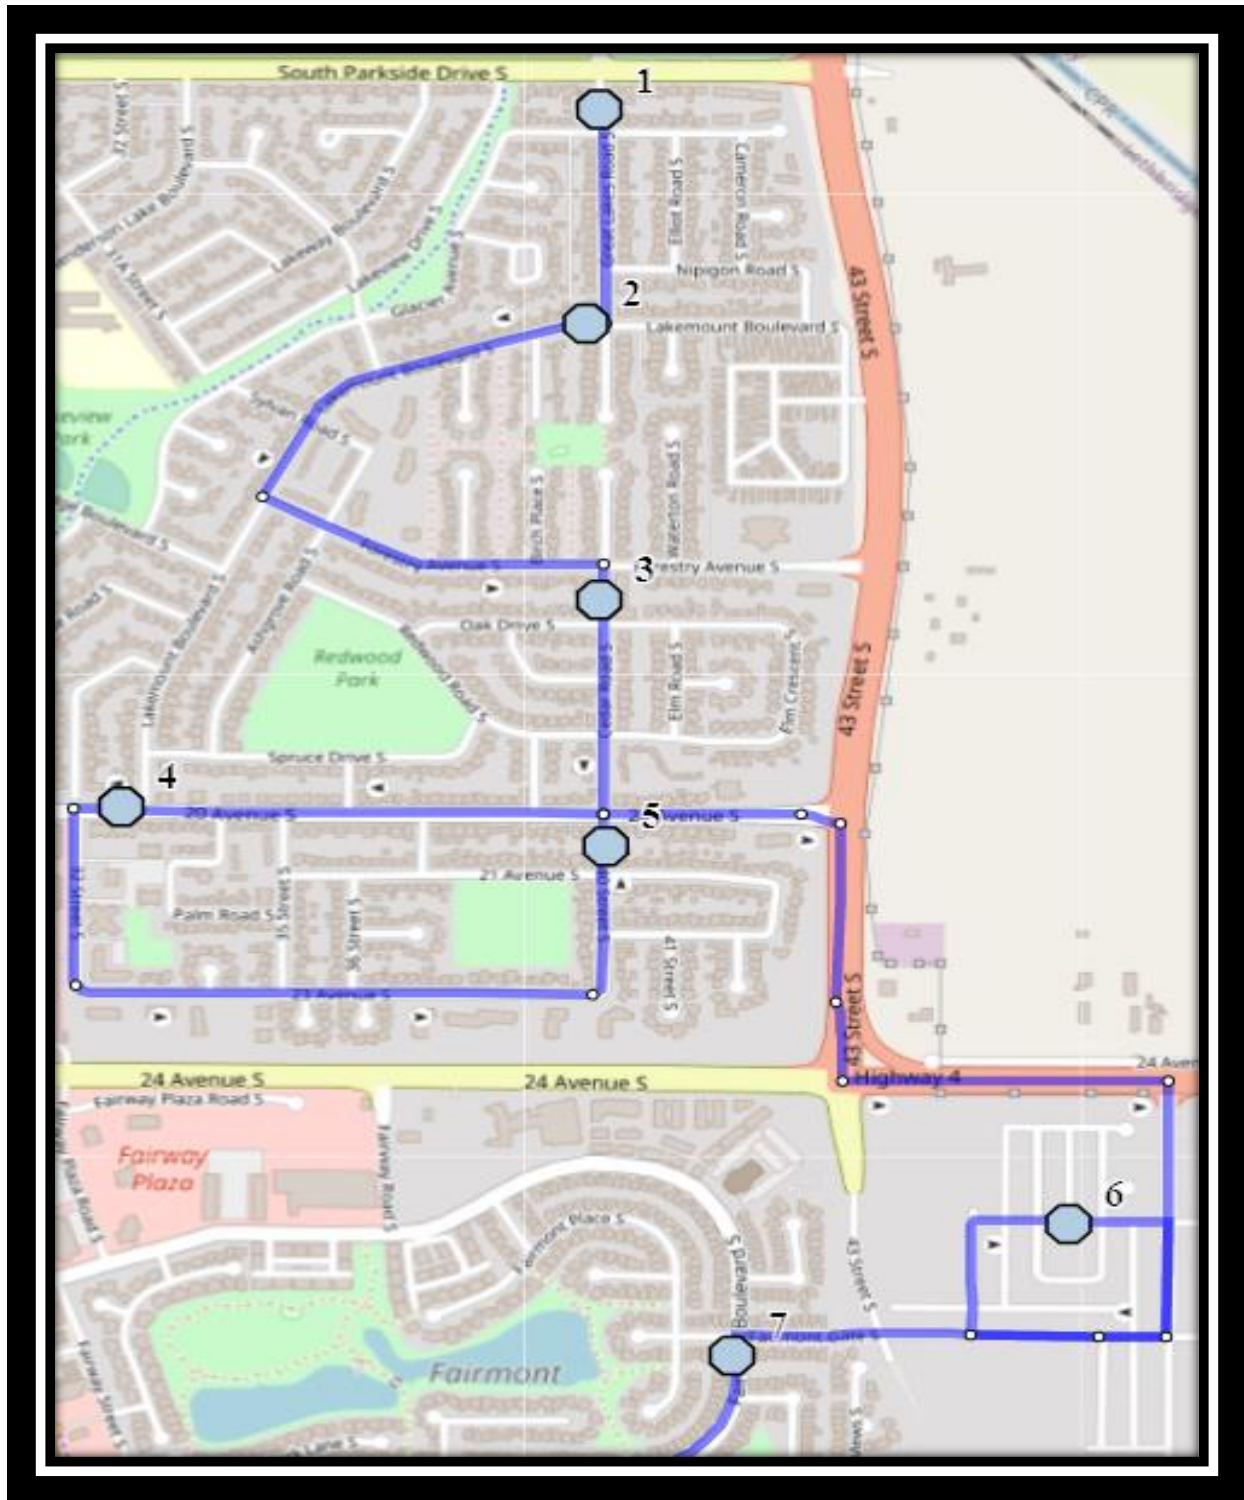

Davidson/Bawden S2

REVISED: January 10, 2022

EFFECTIVE: January 19, 2022

PM Route same direction as AM

Ecole Agnes Davidson – 2103 20 Street South – (403) 328-5153

Fleetwood Bawden – 1222 9 Ave. South – (403) 327-5818

Davidson/Bawden S2

REVISED: January 10, 2022

EFFECTIVE: January 19, 2022

#1 - 7:53 AM - Great Lakes Road South Southbound - LPT Stop #12076

#2 - 7:54 AM - Lakemount Blvd South Westbound - LPT Stop # 12077

#3 - 7:57 AM - Cedar Road South Southbound - LPT Stop #12085

#4 - 8:00 AM - 20 Ave South Westbound - Former LPT Stop

#5 - 8:02 AM - 40 Street South Northbound - LPT Stop #12098

#6 - 8:07 AM - 27 Ave South Eastbound - Alley

#7 - 8:09 AM - Fairmont Blvd South Southbound - Power Boxes (Formerly LPT)

#8 - 8:15 AM - Fleetwood-Bawden

#9 - 8:21 AM - Ecole Agnes Davidson

	Friday
#1 - 3:39 PM - Ecole Agnes Davidson	11:52 AM
#2 - 3:45 PM - Fleetwood-Bawden	11:58 AM
#3 - 3:59 PM - Great Lakes Road South Southbound - LPT Stop #12076	12:12 PM
#4 - 3:59 PM - Lakemount Blvd South Westbound - LPT Stop # 12077	12:12 PM
#5 - 4:01 PM - Cedar Road South Southbound - LPT Stop #12085	12:14 PM
#6 - 4:03 PM - 20 Ave South Westbound - Former LPT Stop	12:16 PM
#7 - 4:05 PM - 40 Street South Northbound - LPT Stop #12098	12:18 PM
#8 - 4:09 PM - 27 Ave South Eastbound - Alley	12:22 PM
#9 - 4:11 PM - Fairmont Blvd South Southbound - Power Boxes (Formerly LPT)	12:24 PM