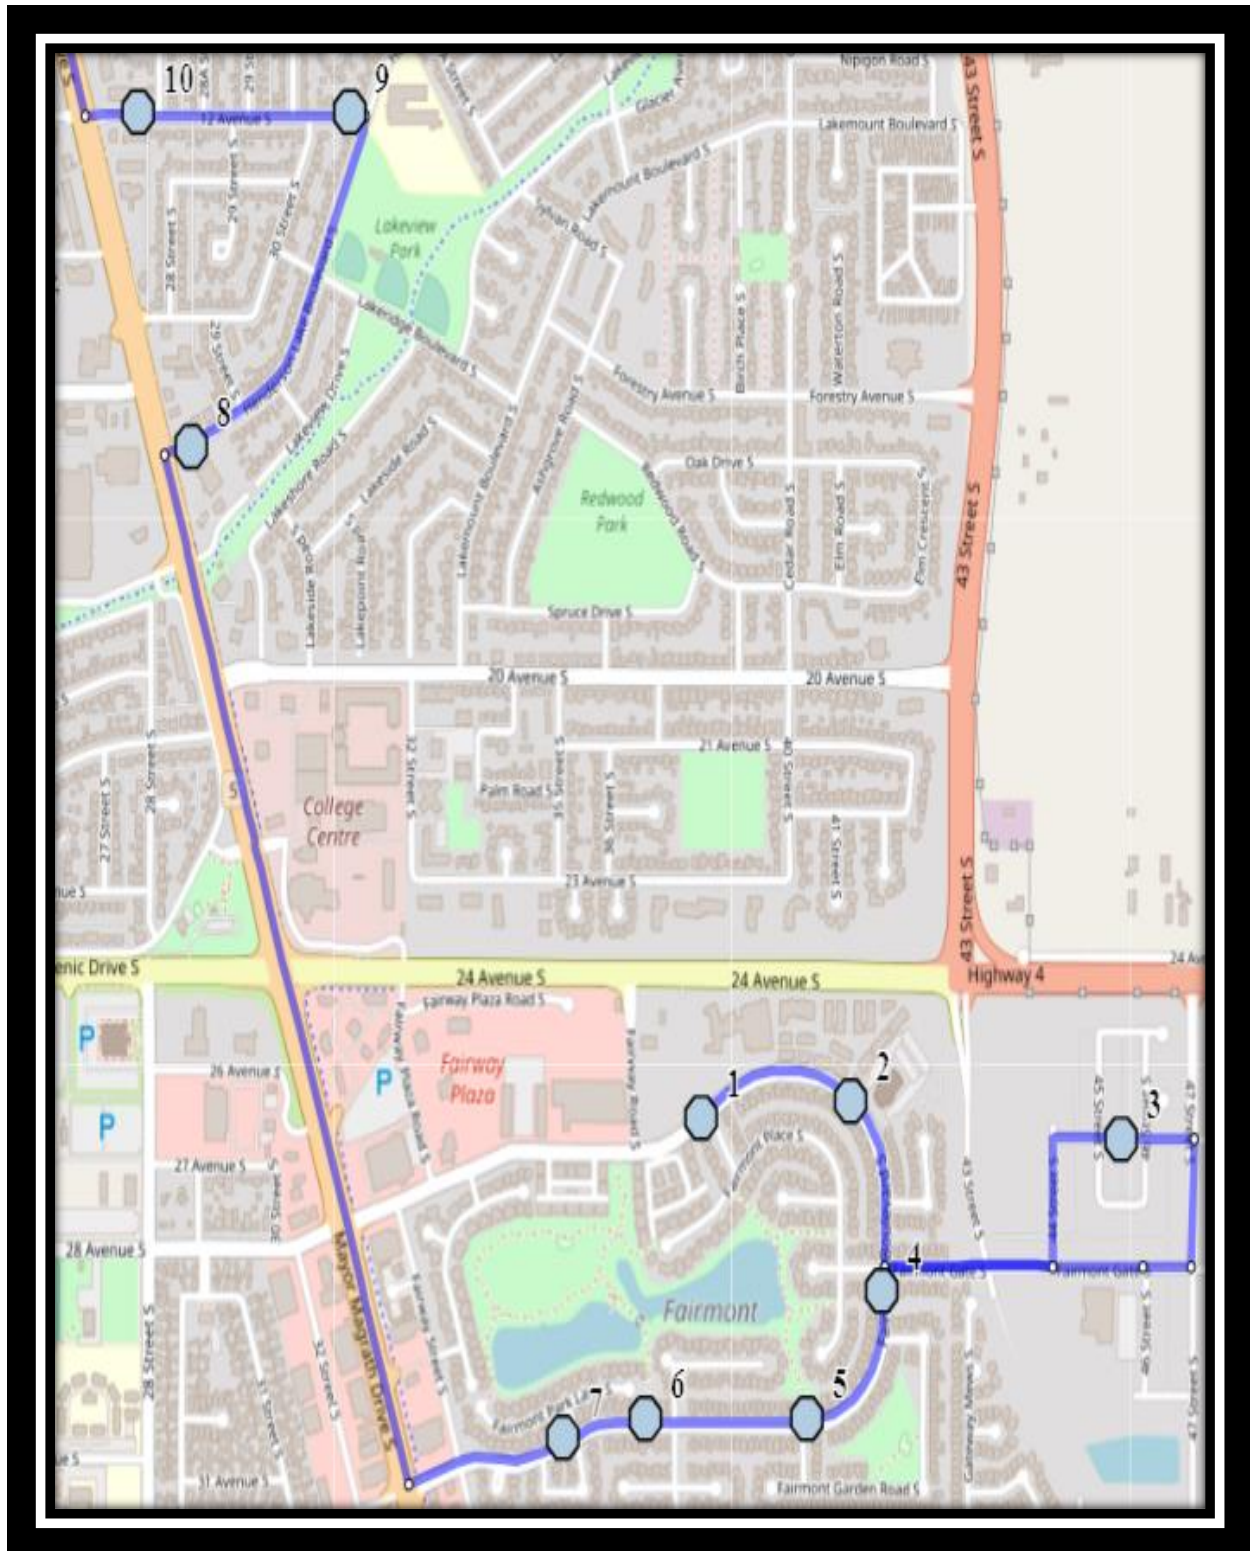

# LCI S5

REVISED: January 19, 2022

EFFECTIVE: January 26, 2022

**AM Route // PM Route stops 10-8 in REVERSE, then stops 1-7**

# LCI S5

REVISED: January 19, 2022

EFFECTIVE: January 26, 2022

- #1 - 7:54 AM - Fairmont Blvd South Eastbound - LPT Stop #12115
- #2 - 7:55 AM - Fairmont Blvd South Southbound - LPT Stop #12114
- #3 - 7:57 AM - 27 Ave South Eastbound - Alley
- #4 - 7:59 AM - Fairmont Blvd South Southbound - Power Boxes (Formerly LPT)
- #5 - 8:03 AM - Fairmont Blvd South Westbound - Walkway Entrance (Former LPT) (E)
- #6 - 8:04 AM - Fairmont Blvd South Westbound - LPT Stop #12123
- #7 - 8:04 AM - Fairmont Blvd South Westbound - LPT Stop #12124
- #8 - 8:08 AM - Henderson Lake Blvd South Eastbound - Swirls
- #9 - 8:11 AM - 12 Ave South Westbound - LPT Stop #12065
- #10 - 8:14 AM - 12 Ave South Westbound - LPT Stop #12067
- #11 - 8:20 AM - Lethbridge Collegiate Institute

---

#1 - 3:37 PM - Lethbridge Collegiate Institute	Friday 12:47 PM
#2 - 3:53 PM - 12 Ave South Westbound - LPT Stop #12067	1:03 PM
#3 - 3:55 PM - 12 Ave South Westbound - LPT Stop #12065	1:05 PM
#4 - 3:59 PM - Henderson Lake Blvd South Westbound - Alley	1:09 PM
#5 - 4:04 PM - Fairmont Blvd South Eastbound - LPT Stop #12115	1:14 PM
#6 - 4:05 PM - Fairmont Blvd South Southbound - LPT Stop #12114	1:15 PM
#7 - 4:07 PM - 27 Ave South Eastbound - Alley	1:17 PM
#8 - 4:10 PM - Fairmont Blvd South Southbound - Power Boxes (Formerly LPT)	1:20 PM
#9 - 4:13 PM - Fairmont Blvd South Westbound - Walkway Entrance (Former LPT) (E)	1:23 PM
#10 - 4:14 PM - Fairmont Blvd South Westbound - LPT Stop #12123	1:24 PM
#11 - 4:15 PM - Fairmont Blvd South Westbound - LPT Stop #12124	1:25 PM