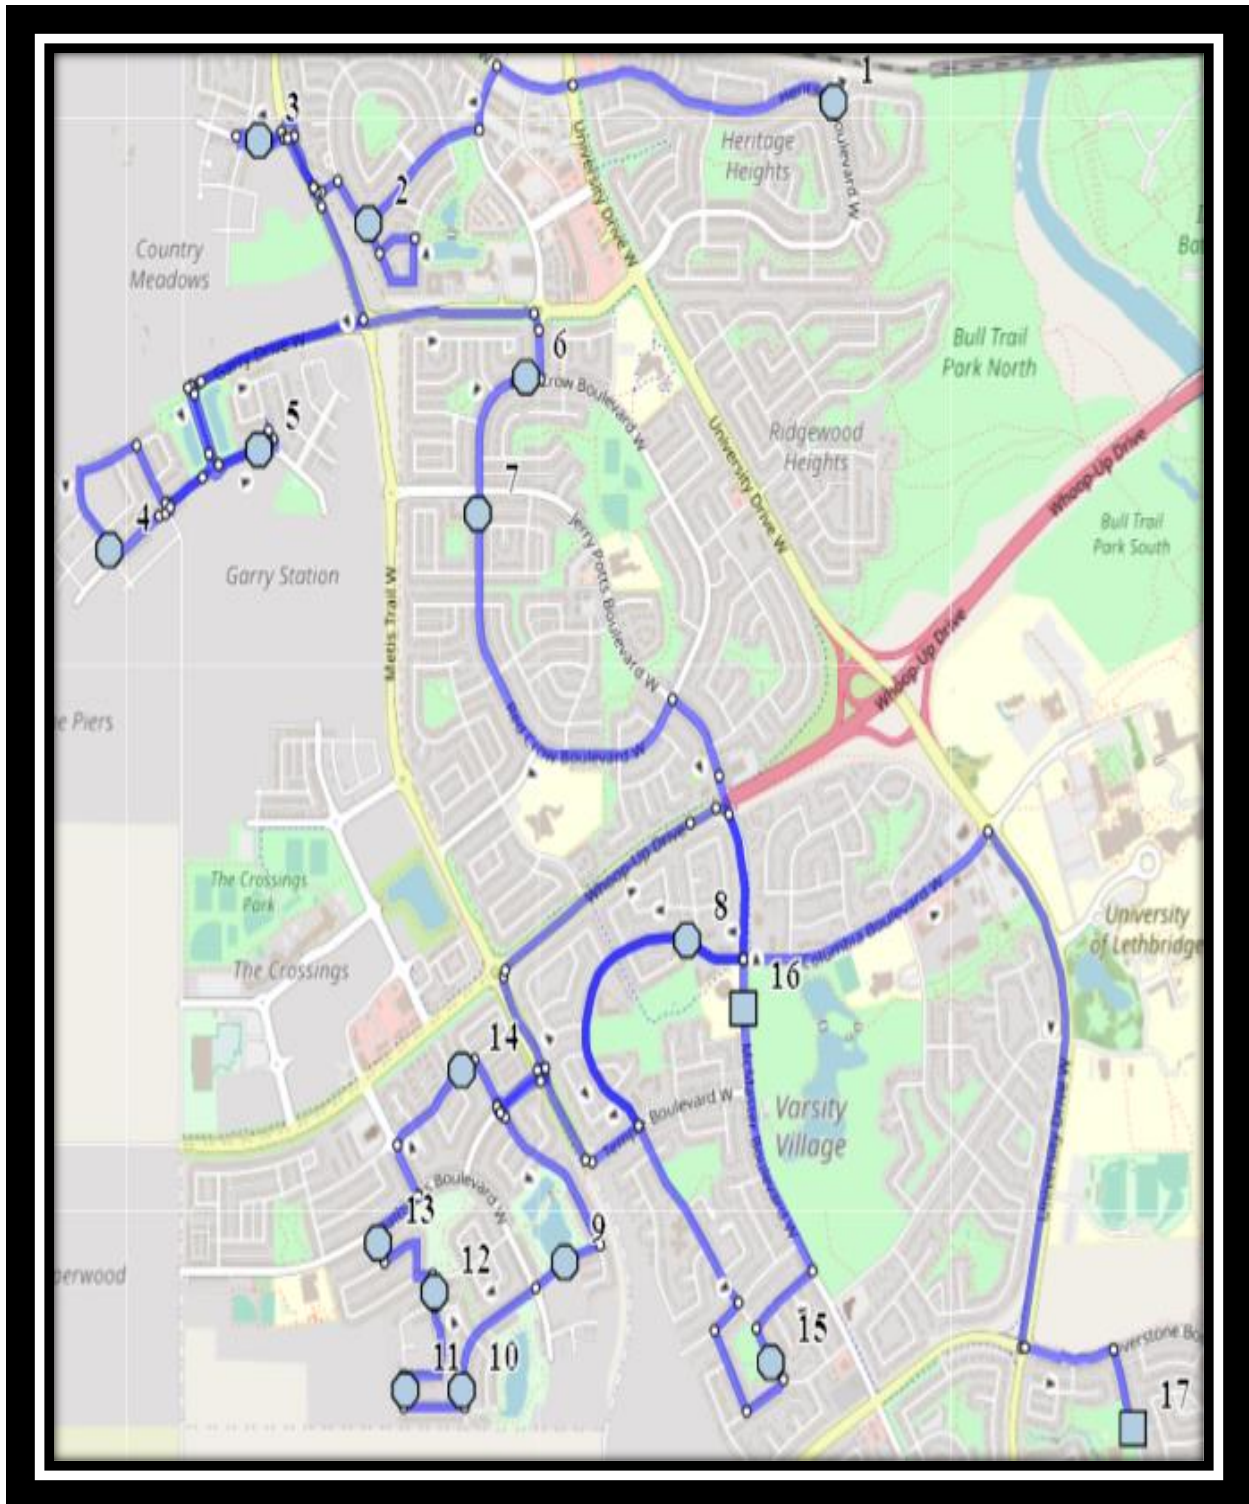

St. Pats/St. Martha W2

REVISED: February 8, 2022

EFFECTIVE: February 16, 2022

AM Route

The Children of St. Martha – 206 McMaster Blvd West – (403) 381-8111

St. Patrick Fine Arts – 80 Rivergreen Road West – (403) 327-4386

Please arrive 5 minutes before scheduled pick up and drop off times. Times shown may vary due to weather & traffic conditions.

Bus routes and maps are subject to change. For the most up-to-date version, visit www.southland.ca/lethbridge.