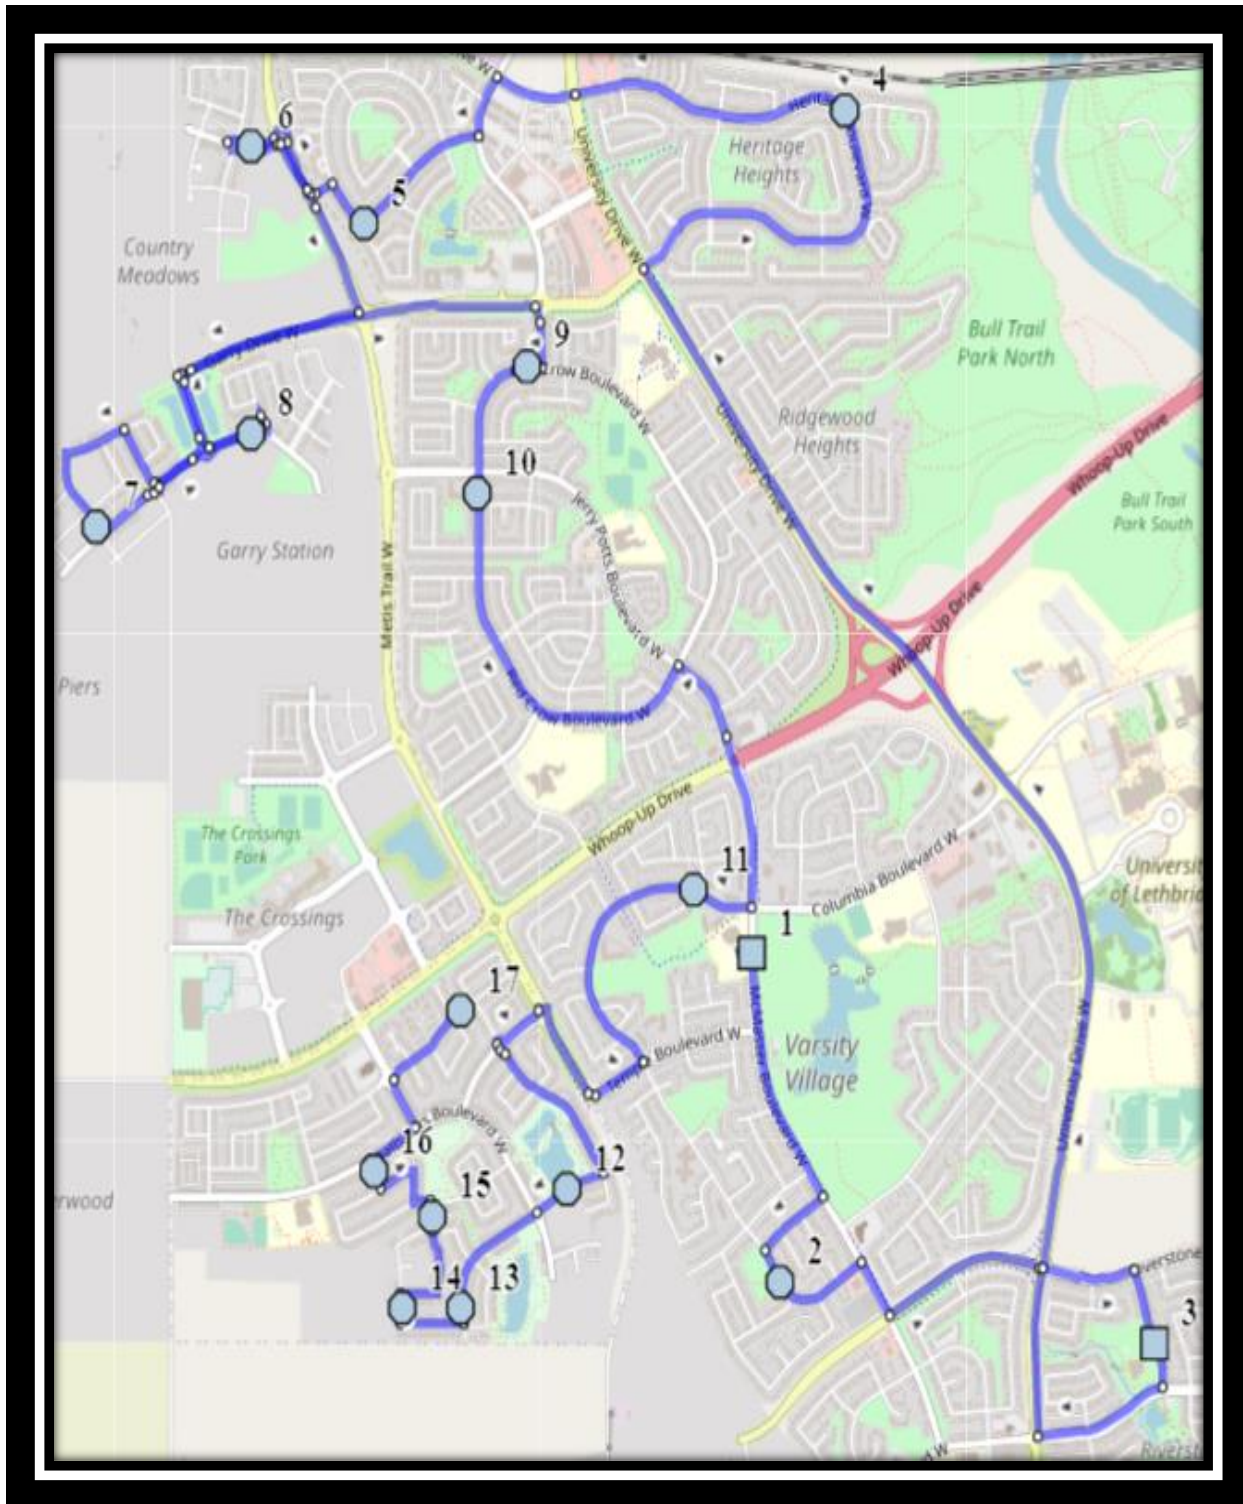

St. Pats/St. Martha W2

REVISED: February 8, 2022

EFFECTIVE: February 16, 2022

PM Route

The Children of St. Martha – 206 McMaster Blvd West – (403) 381-8111

St. Patrick Fine Arts – 80 Rivergreen Road West – (403) 327-4386

Please arrive 5 minutes before scheduled pick up and drop off times. Times shown may vary due to weather & traffic conditions.

Bus routes and maps are subject to change. For the most up-to-date version, visit www.southland.ca/lethbridge.