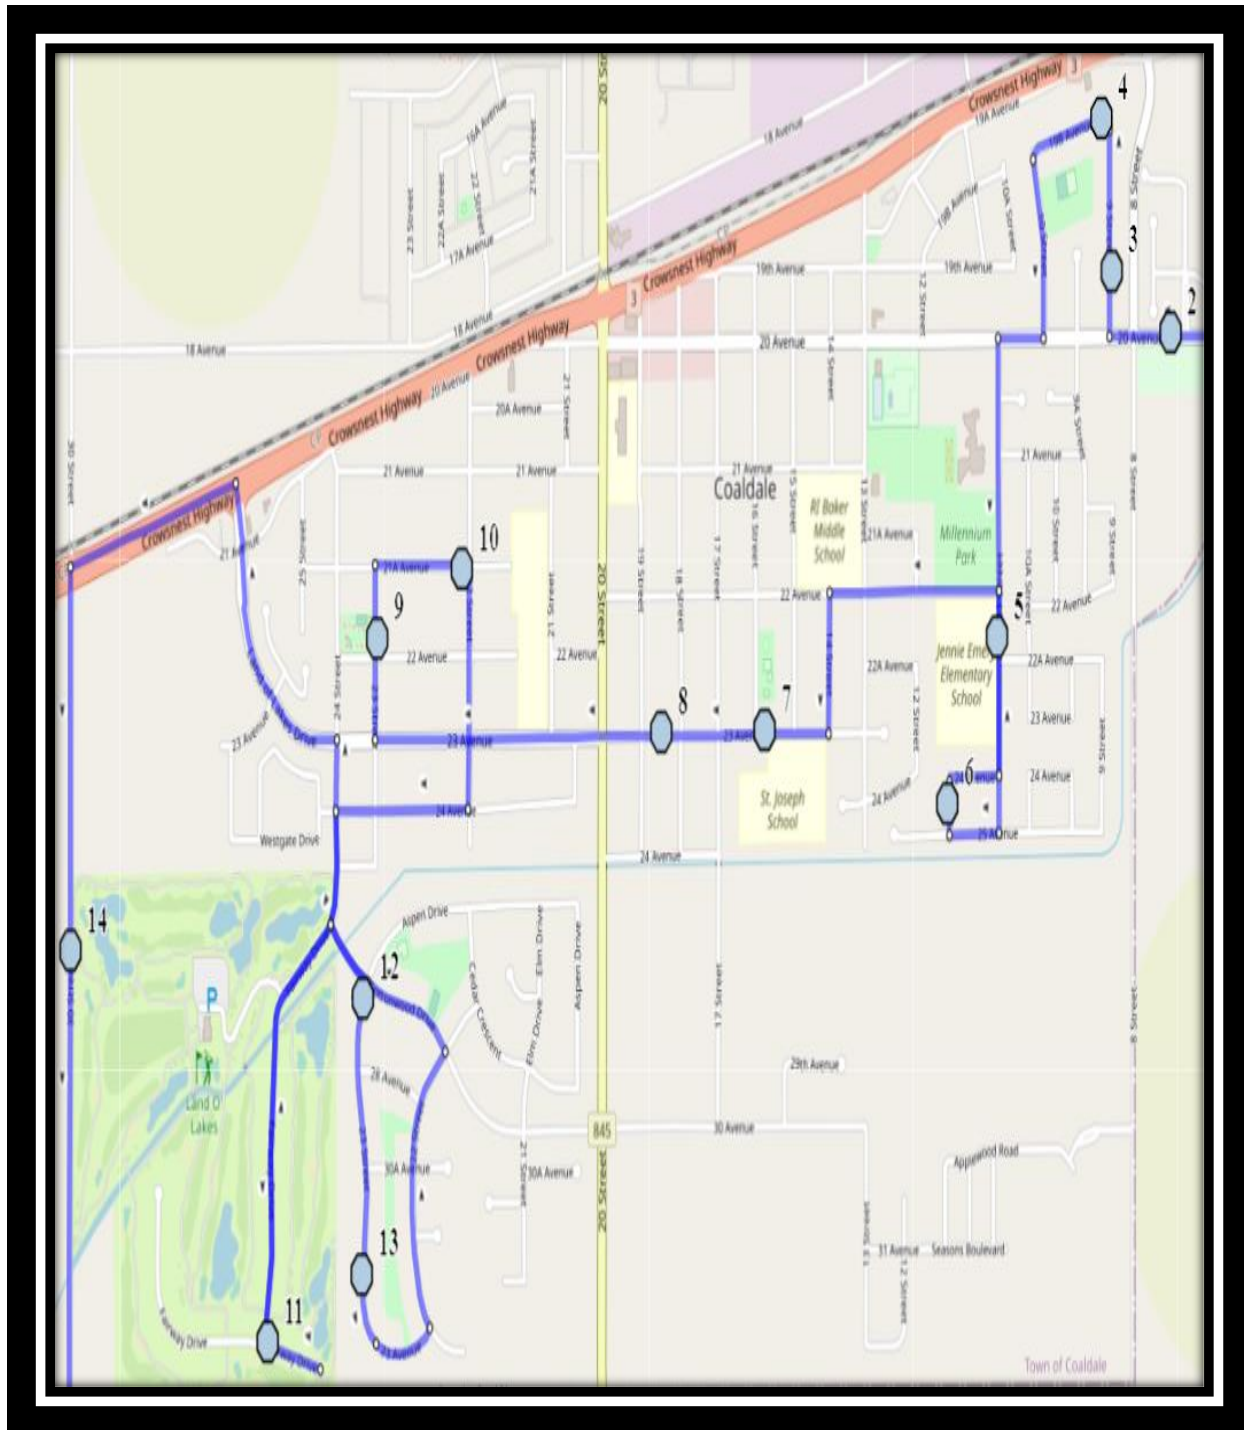

CFM Coaldale South

REVISED: March 16, 2022

EFFECTIVE: March 23, 2022

AM Route

Catholic Central High East – 405 18 Street South – (403) 327-4596

St. Francis Middle School – 333 18 Street South – (403) 327-3402

Ecole St. Mary's – 422 20 Street South – (403) 327-3098

Please arrive 5 minutes before scheduled pick up and drop off times. Times shown may vary due to weather & traffic conditions.
Bus routes and maps are subject to change. For the most up-to-date version, visit www.southland.ca/lethbridge.