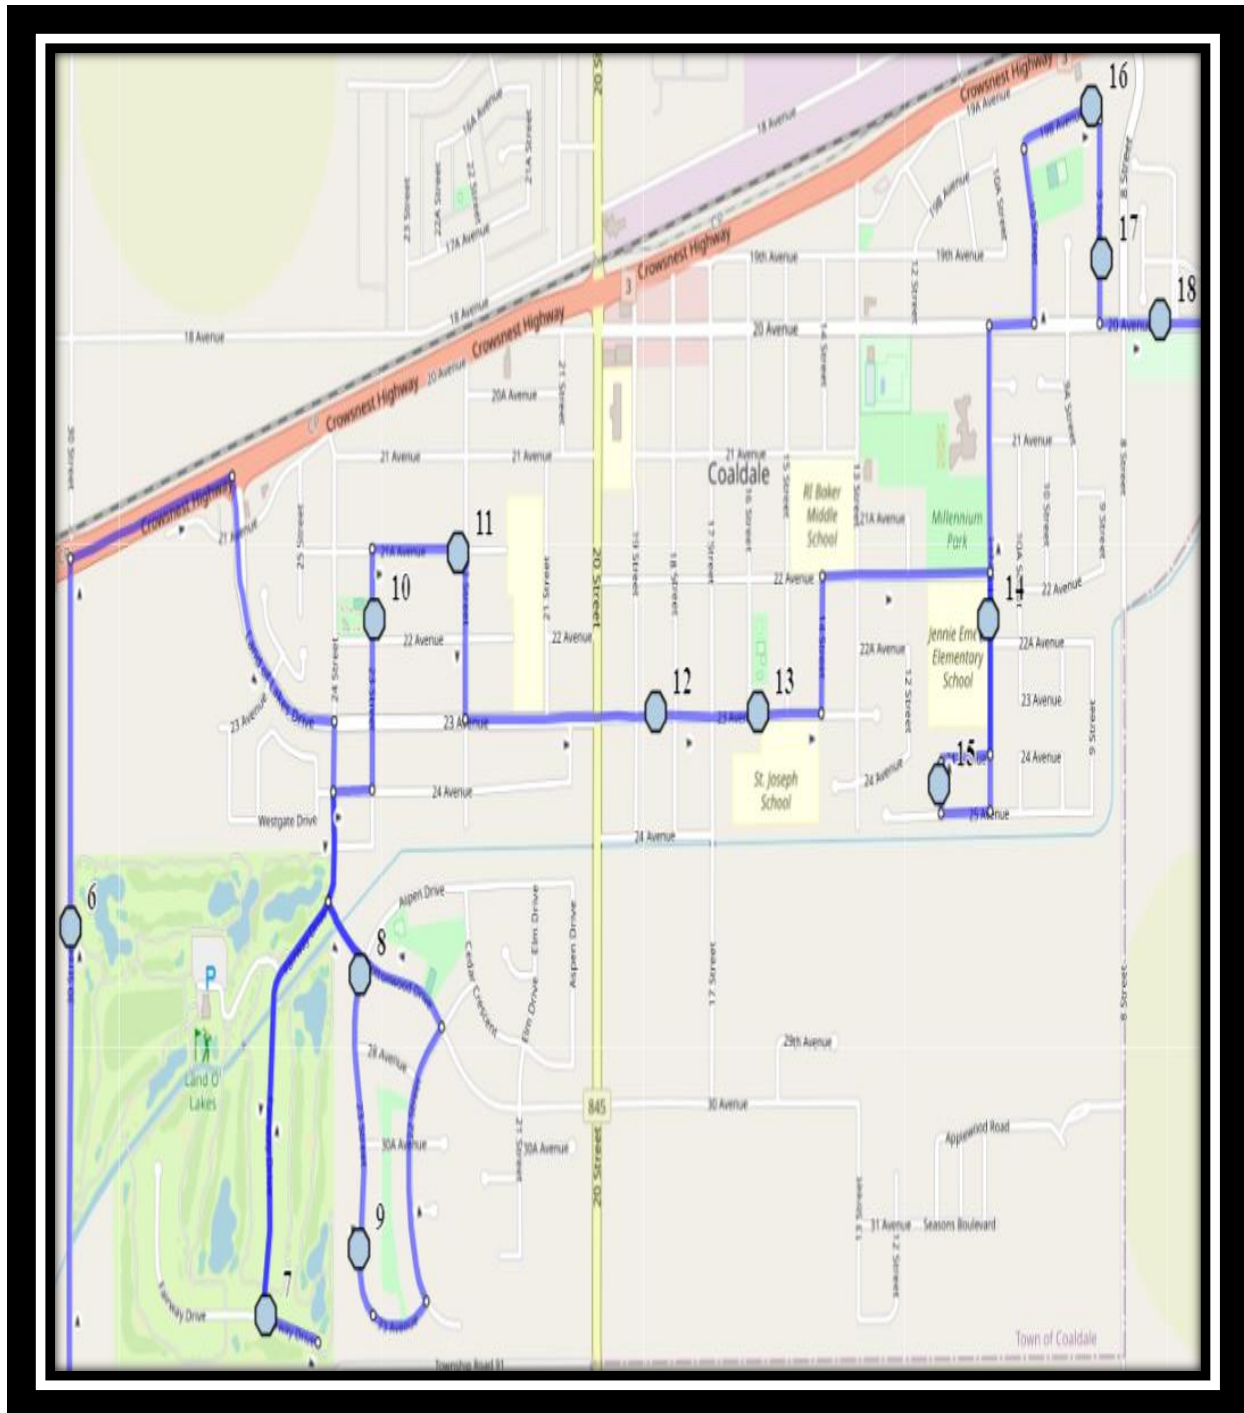

CFM Coaldale South

REVISED: March 16, 2022

EFFECTIVE: March 23, 2022

PM Route

Catholic Central High East – 405 18 Street South – (403) 327-4596

St. Francis Middle School – 333 18 Street South – (403) 327-3402

Ecole St. Mary’s – 422 20 Street South – (403) 327-3098

Please arrive 5 minutes before scheduled pick up and drop off times. Times shown may vary due to weather & traffic conditions.
Bus routes and maps are subject to change. For the most up-to-date version, visit www.southland.ca/lethbridge.