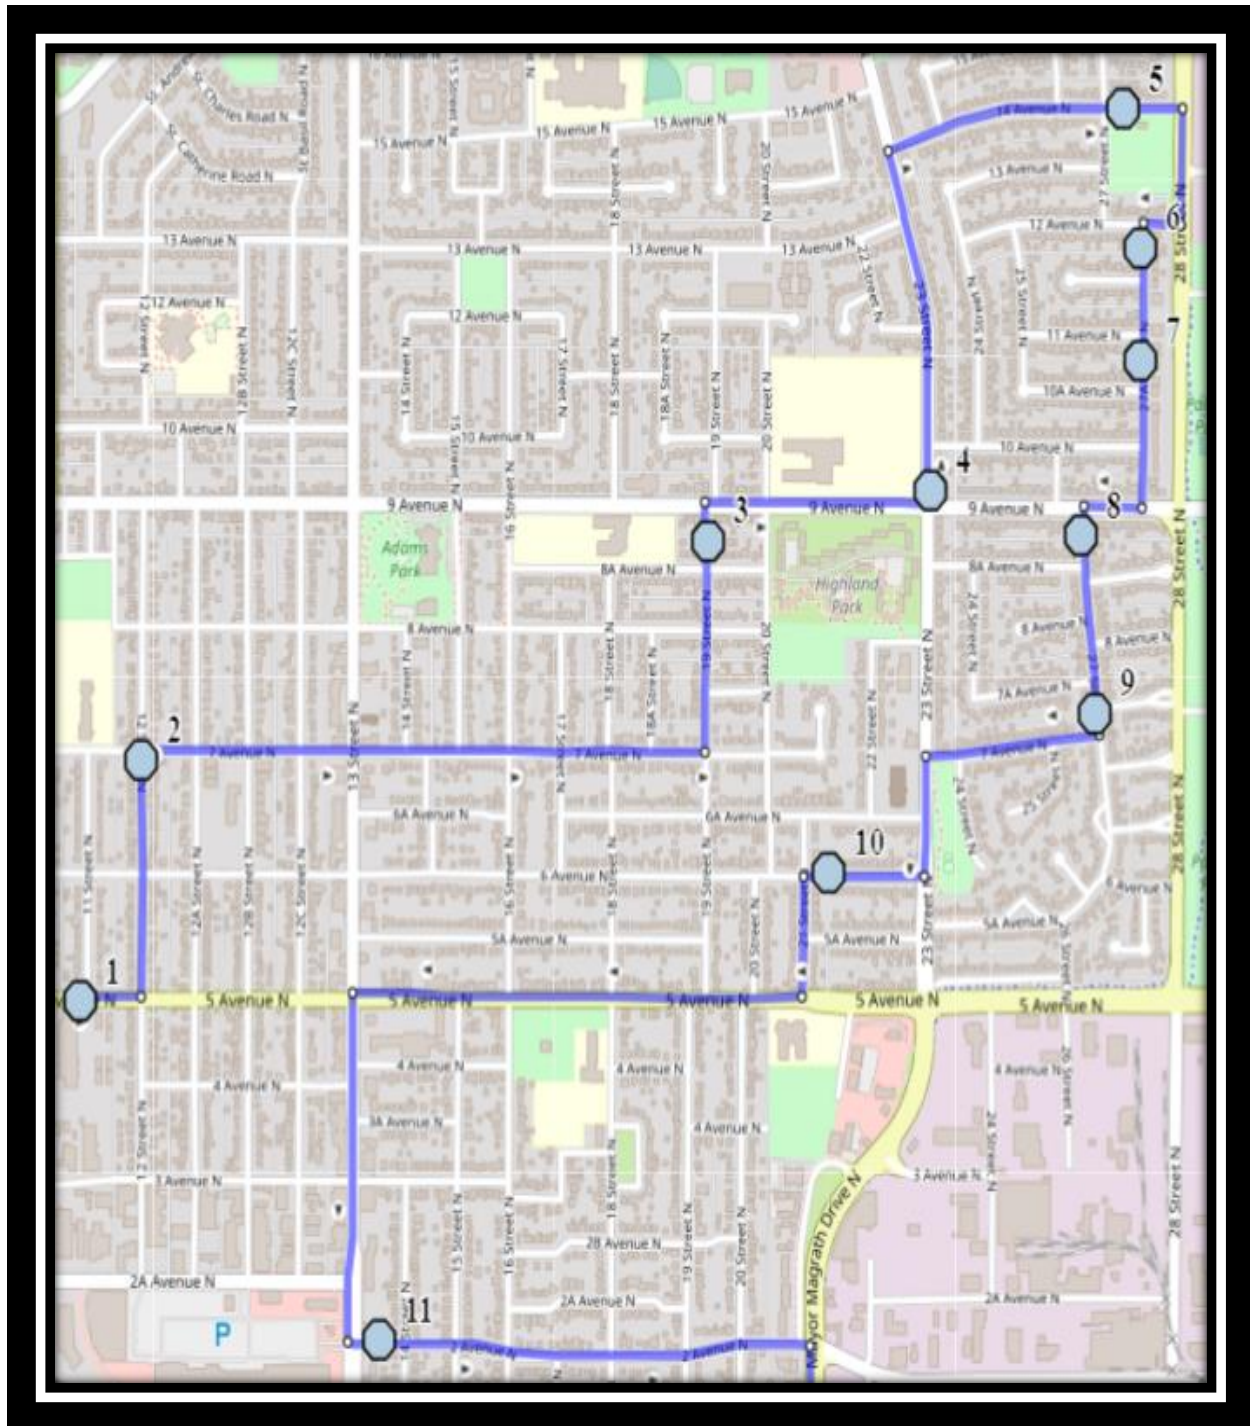

CFM N2

REVISED: March 21, 2022

EFFECTIVE: March 30, 2022

PM Route same direction as AM

Catholic Central High East – 405 18 Street South – (403) 327-4596

St. Francis Middle School – 333 18 Street South – (403) 327-3402

Ecole St. Mary’s – 422 20 Street South – (403) 327-3098

Please arrive 5 minutes before scheduled pick up and drop off times. Times shown may vary due to weather & traffic conditions.
Bus routes and maps are subject to change. For the most up-to-date version, visit www.southland.ca/lethbridge.

CFM N2

REVISED: March 21, 2022

EFFECTIVE: March 30, 2022

- #1 - 7:26 AM - 5 Ave North Eastbound - Power Boxes (Formerly LPT)
- #2 - 7:27 AM - 12 Street North Northbound - Fire Hydrant (Formerly LPT)
- #3 - 7:31 AM - 19 Street North Northbound - Alley (Formerly LPT)
- #4 - 7:33 AM - 23 Street North Northbound - LPT Stop #11206
- #5 - 7:35 AM - 14 Ave North Eastbound - Former LPT Stop
- #6 - 7:36 AM - 27A Street North Southbound - Alley
- #7 - 7:37 AM - 27A Street North Southbound - Alley
- #8 - 7:39 AM - 27 Street North Southbound - Alley (Formerly LPT)
- #9 - 7:41 AM - 27 Street North Southbound - Lamp Post (Formerly LPT)
- #10 - 7:43 AM - 6 Ave North Westbound - Alley
- #11 - 7:46 AM - 2 Ave North Westbound - Alley (Formerly LPT)
- #12 - 7:50 AM - Catholic Central High School East Campus
- #13 - 7:50 AM - Ecole St. Marys
- #14 - 7:50 AM - St. Francis Junior High