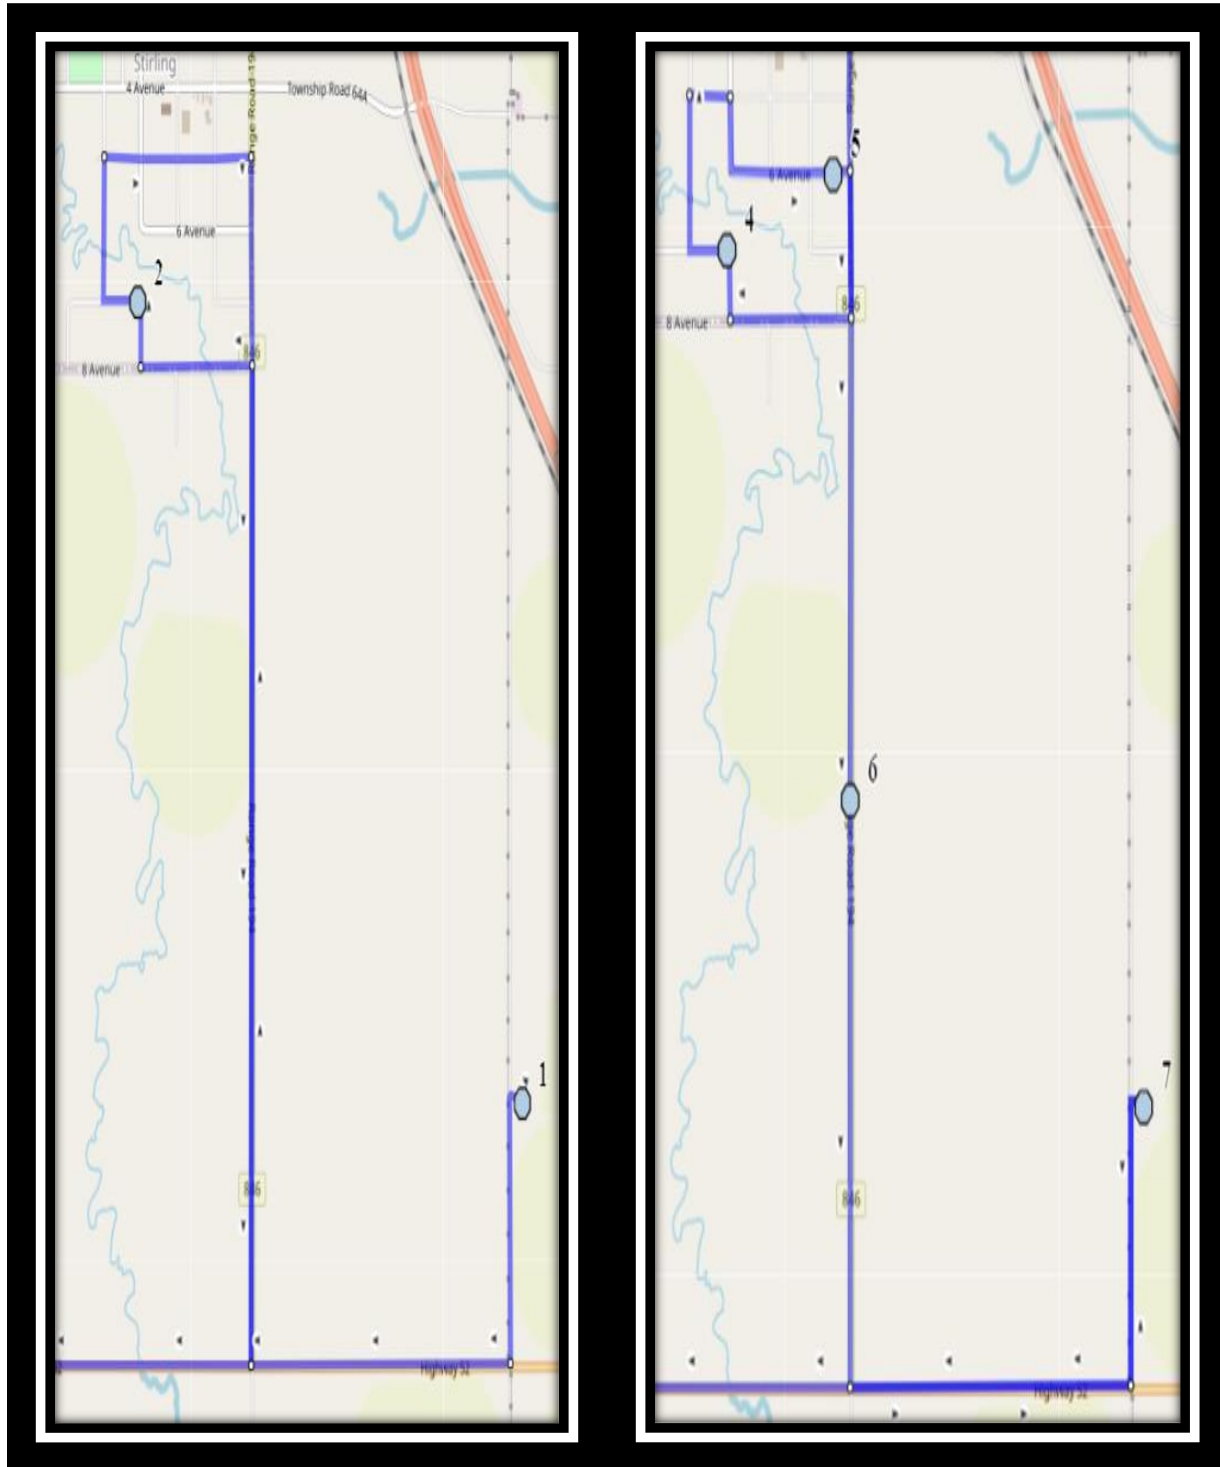

CFM Raymond/Stirling

REVISED: March 10, 2022

EFFECTIVE: March 16, 2022

Part 1: AM // Part 1: PM

Catholic Central High East – 405 18 Street South – (403) 327-4596

St. Francis Middle School – 333 18 Street South – (403) 327-3402

Ecole St. Mary's – 422 20 Street South – (403) 327-3098

Please arrive 5 minutes before scheduled pick up and drop off times. Times shown may vary due to weather & traffic conditions.
Bus routes and maps are subject to change. For the most up-to-date version, visit www.southland.ca/lethbridge.