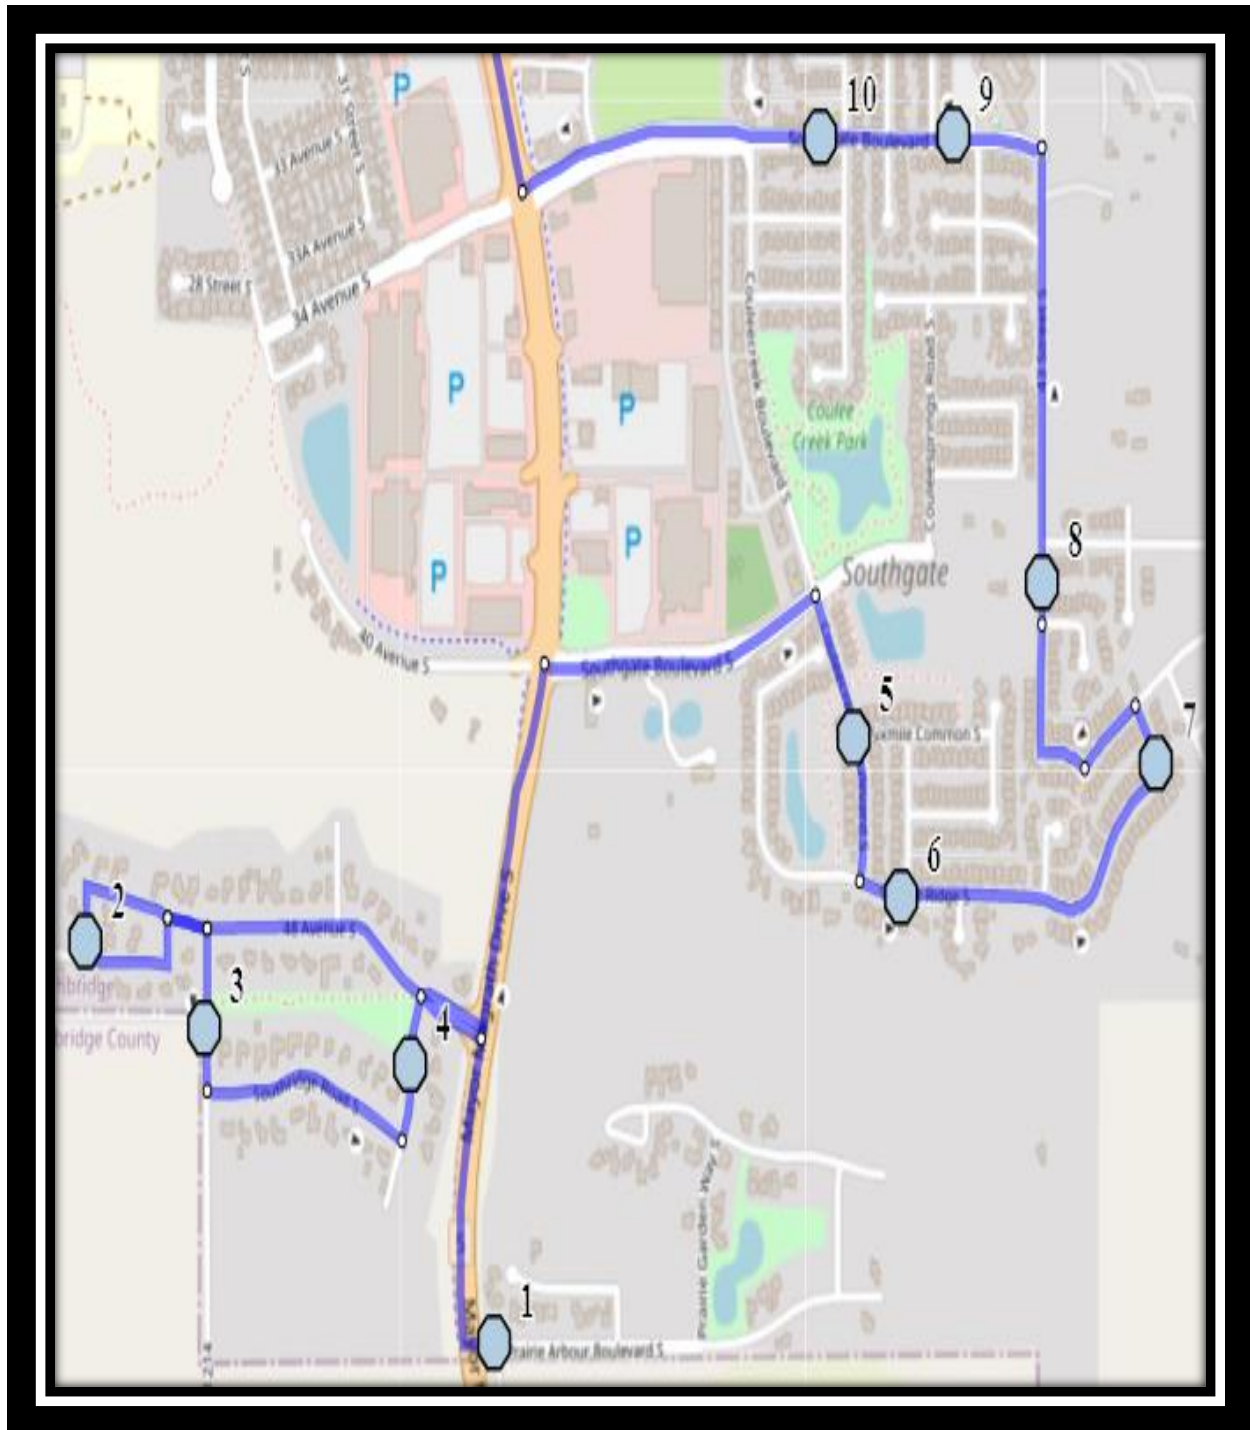

# CFM S1

REVISED: March 10, 2022

EFFECTIVE: March 16, 2022

**PM Route Stops 5-10, then Stops 2-4, then Stop 1**

**Catholic Central High East – 405 18 Street South – (403) 327-4596**

**St. Francis Middle School – 333 18 Street South – (403) 327-3402**

**Ecole St. Mary's – 422 20 Street South – (403) 327-3098**

Please arrive 5 minutes before scheduled pick up and drop off times. Times shown may vary due to weather & traffic conditions.  
Bus routes and maps are subject to change. For the most up-to-date version, visit [www.southland.ca/lethbridge](http://www.southland.ca/lethbridge).

# CFM S1

REVISED: March 10, 2022

EFFECTIVE: March 16, 2022

#1 - 7:19 AM - Praire Arbour Blvd South Westbound - Walkway Entrance

#2 - 7:22 AM - Sandstone Way South Southbound

#3 - 7:24 AM - Range Rd 214 Southbound - Fire Hydrant

#4 - 7:25 AM - Southridge Blvd South Northbound - Power Boxes

#5 - 7:28 AM - Sixmile Road South Southbound - Fire Hydrant

#6 - 7:29 AM - Sixmile Lane South Eastbound - Power Boxes (W)

#7 - 7:31 AM - Sixmile Crescent South Northbound - Walkway