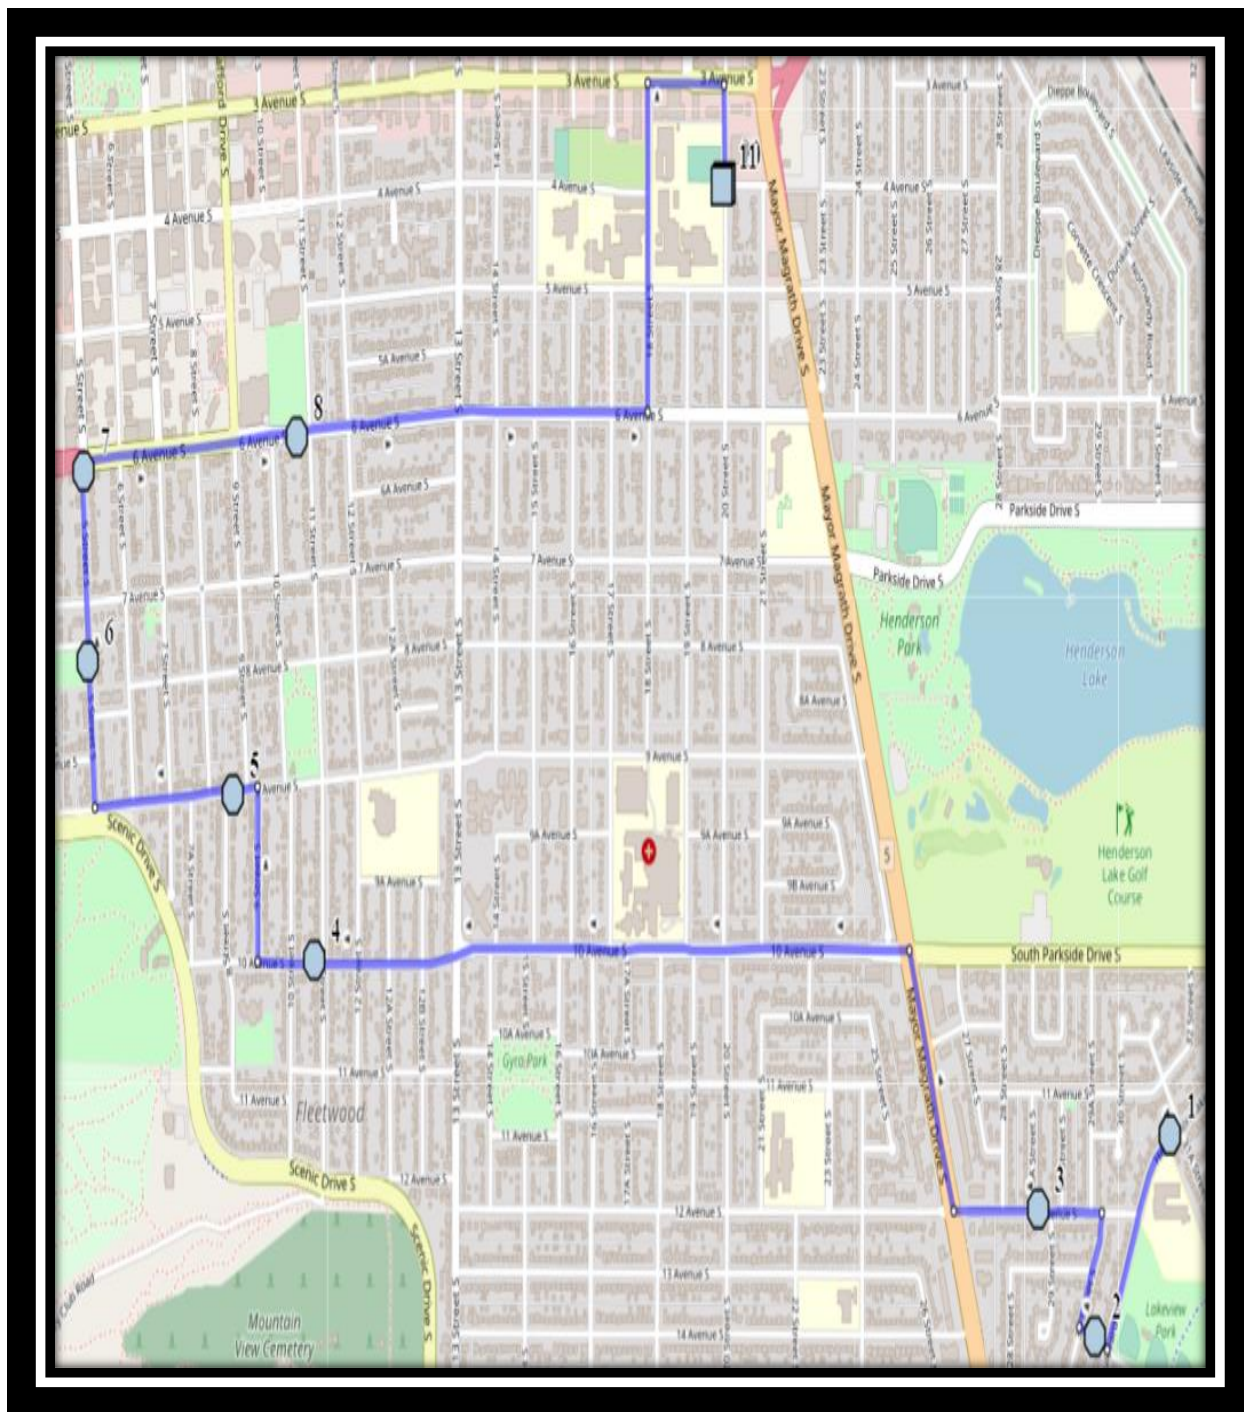

CFM S4

REVISED: March 18, 2022
EFFECTIVE: March 23, 2022

PM Route same direction as AM

- Catholic Central High East – 405 18 Street South – (403) 327-4596**
- St. Francis Middle School – 333 18 Street South – (403) 327-3402**
- Ecole St. Mary’s – 422 20 Street South – (403) 327-3098**

Please arrive 5 minutes before scheduled pick up and drop off times. Times shown may vary due to weather & traffic conditions.
Bus routes and maps are subject to change. For the most up-to-date version, visit www.southland.ca/lethbridge.

CFM S4

REVISED: March 18, 2022

EFFECTIVE: March 23, 2022

#1 - 7:24 AM - Henderson Lake Blvd South Southbound - LPT Stop #12069

#2 - 7:26 AM - 14 Ave South Westbound - Alley

#3 - 7:28 AM - 12 Ave South Westbound - LPT Stop #12066

#4 - 7:32 AM - 10 Ave South Westbound - LPT Stop #12170

#5 - 7:34 AM - 9 Ave South Eastbound - LPT Stop #12174

#6 - 7:38 AM - 5 Street South Southbound - LPT Stop #12176

#7 - 7:40 AM - 5 Street South Northbound - LPT Stop #12179