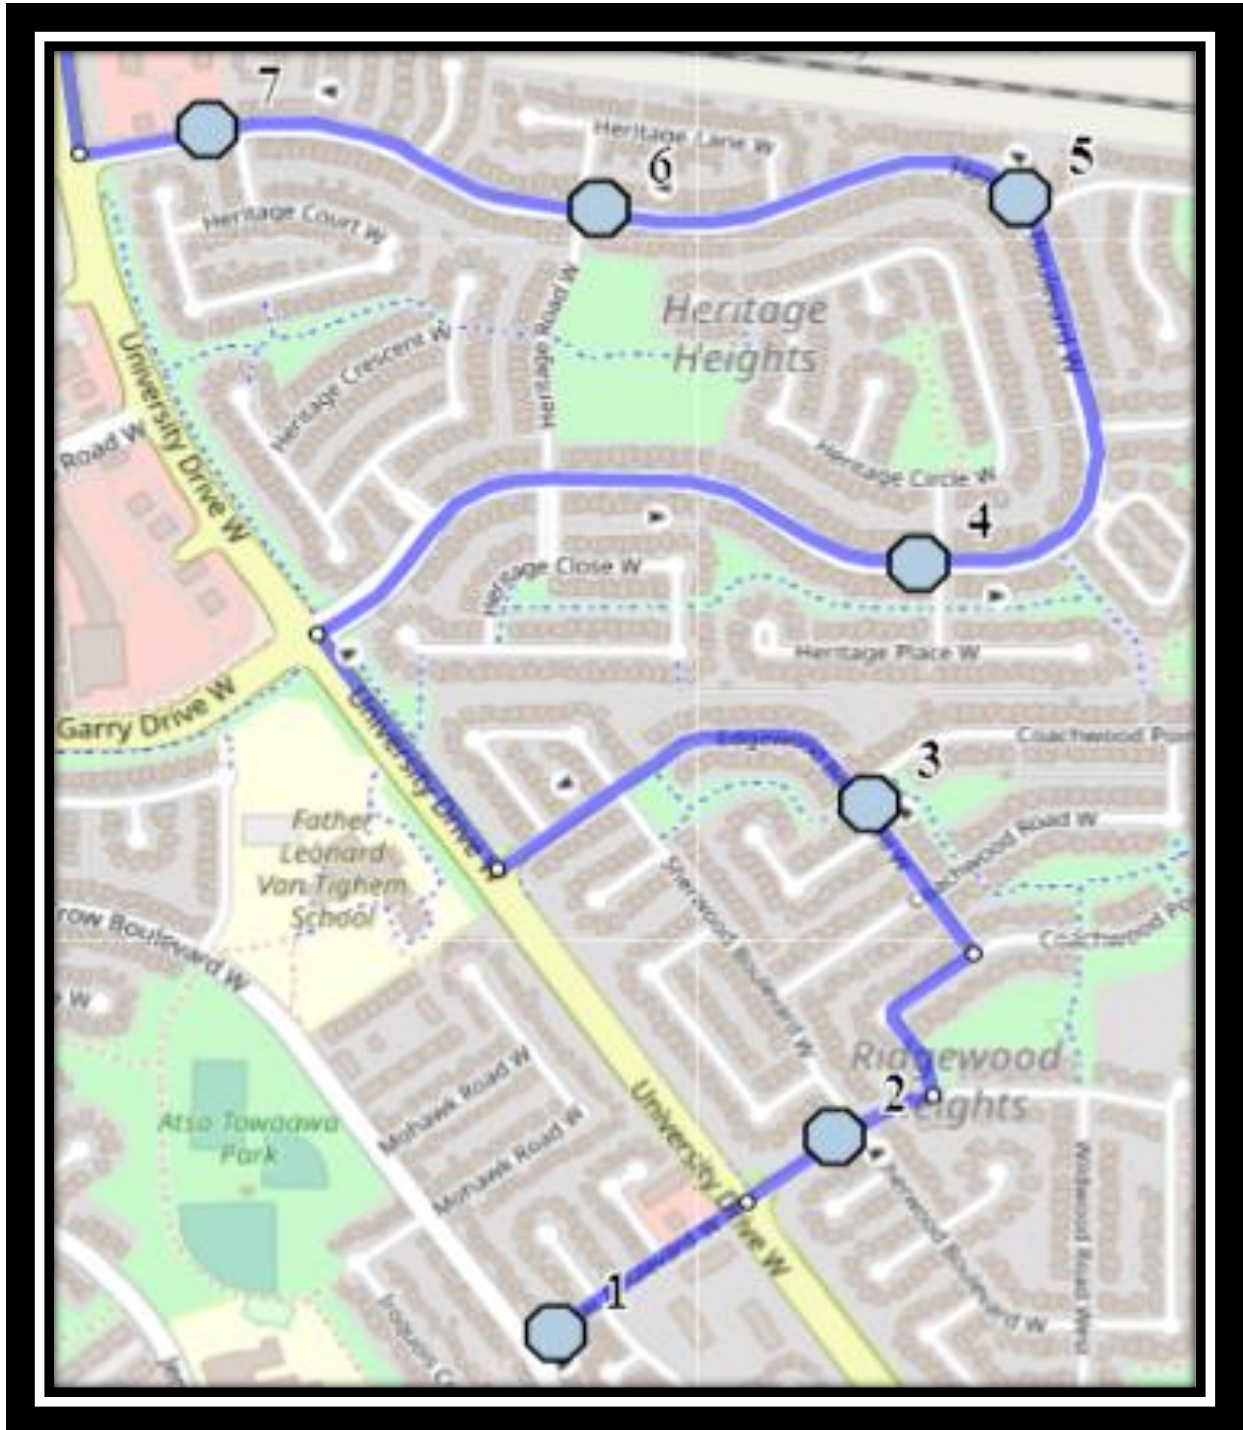

CFM W1

REVISED: March 18, 2022

EFFECTIVE: March 23, 2022

PM Route same direction as AM

Catholic Central High East – 405 18 Street South – (403) 327-4596

St. Francis Middle School – 333 18 Street South – (403) 327-3402

Ecole St. Mary's – 422 20 Street South – (403) 327-3098

Please arrive 5 minutes before scheduled pick up and drop off times. Times shown may vary due to weather & traffic conditions.
Bus routes and maps are subject to change. For the most up-to-date version, visit www.southland.ca/lethbridge.

CFM W1

REVISED: March 18, 2022

EFFECTIVE: March 23, 2022

#1 - 7:20 AM - Micmac Blvd West Eastbound

#2 - 7:22 AM - Ridgewood Blvd West - Power Boxes (Formerly LPT)

#3 - 7:23 AM - Edgewood Blvd West Northbound - Before Crosswalk

#4 - 7:27 AM - Heritage Blvd W Eastbound - Fire Hydrant (Formerly LPT)

#5 - 7:29 AM - Heritage Blvd W Northbound - LPT Stop #13016

#6 - 7:31 AM - Heritage Blvd W Westbound - LPT Stop #13018

#7 - 7:34 AM - Heritage Blvd W Westbound - School Bus Stop Sign