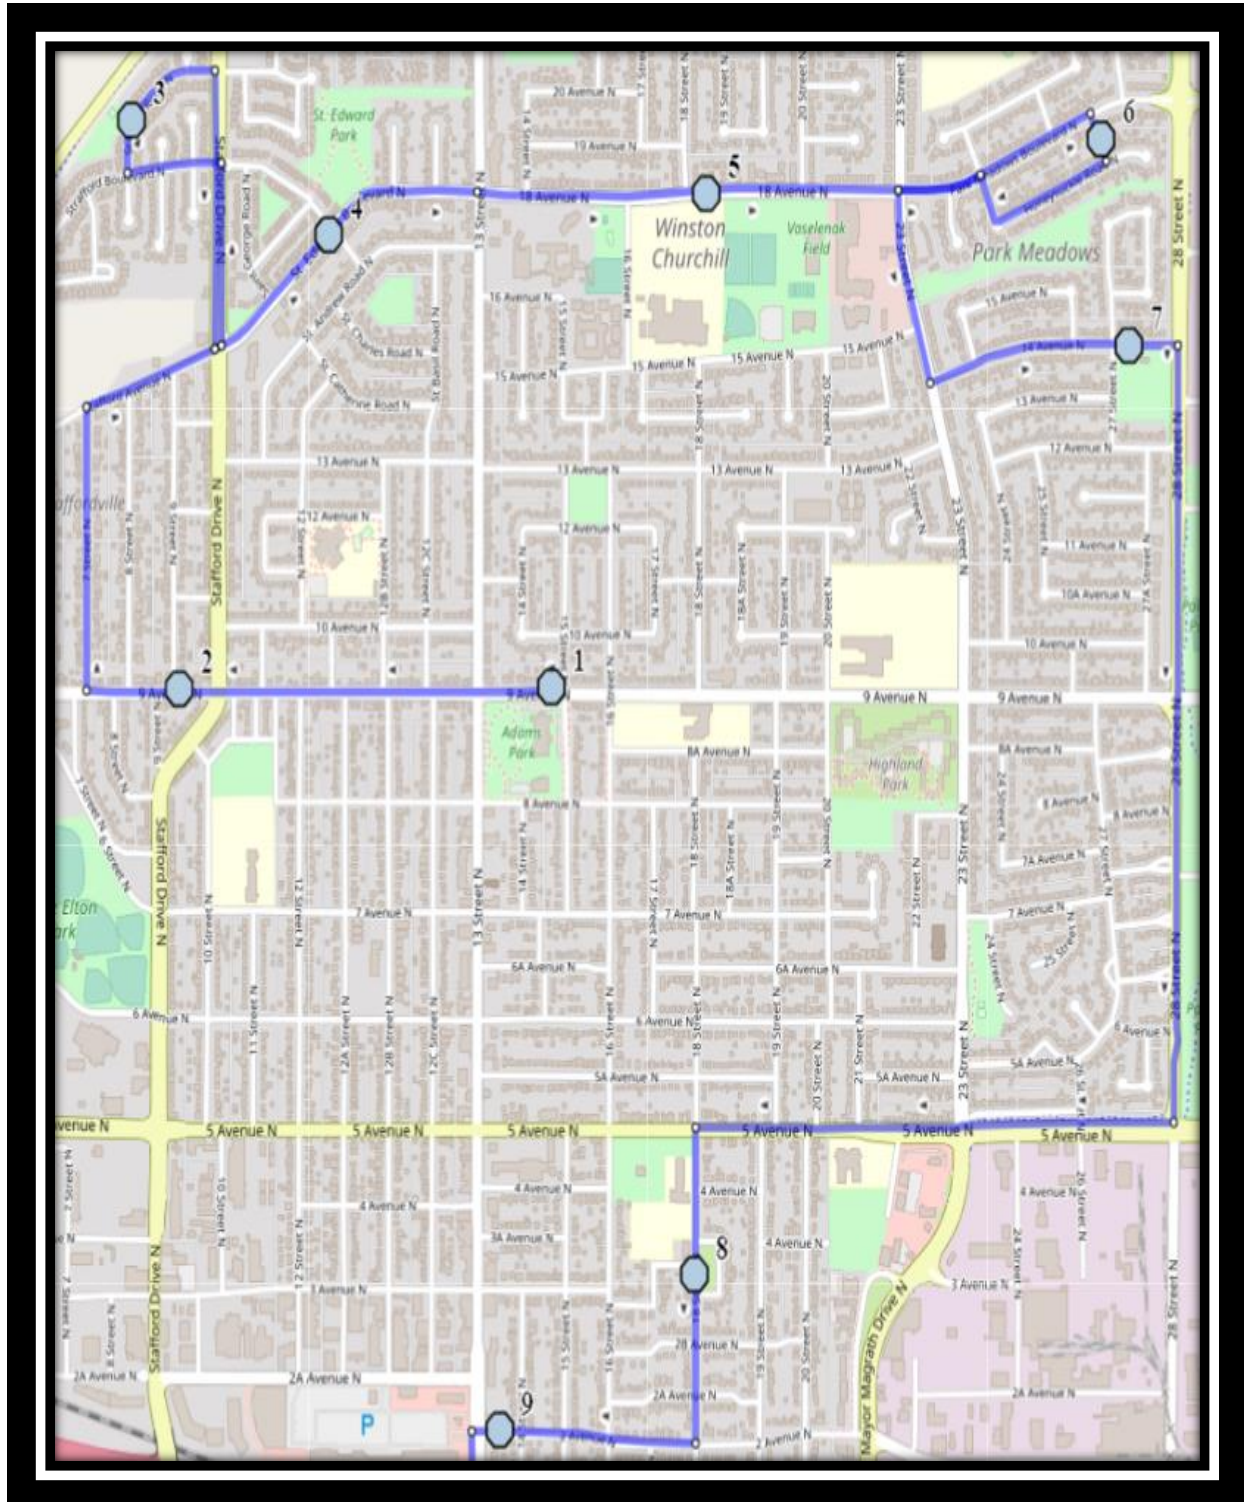

# Davidson/Bawden N2

REVISED: March 16, 2022

EFFECTIVE: March 23, 2022

**PM Route same direction as AM**

**Ecole Agnes Davidson – 2103 20 Street South – (403) 328-5153**

**Fleetwood Bawden – 1222 9 Ave. South – (403) 327-5818**

Please arrive 5 minutes before scheduled pick up and drop off times. Times shown may vary due to weather & traffic conditions. Bus routes and maps are subject to change. For the most up-to-date version, visit [www.southland.ca/lethbridge](http://www.southland.ca/lethbridge).

# Davidson/Bawden N2

REVISED: March 16, 2022

EFFECTIVE: March 23, 2022

- #1 - 7:51 AM - 9 Ave North Westbound
- #2 - 7:53 AM - 9 Ave North Westbound - Fire Hydrant (Formerly LPT)
- #3 - 7:56 AM - Stafford Road North Southbound - Walkway Entrance
- #4 - 7:58 AM - St. Edwards Blvd North Eastbound - Former LPT Stop
- #5 - 8:00 AM - 18 Ave North Eastbound - LPT Stop #11064
- #6 - 8:02 AM - Larkspur Road North Northbound - Alley
- #7 - 8:05 AM - 14 Ave North Eastbound - Former LPT Stop
- #8 - 8:09 AM - 18 Street North Southbound - LPT Stop #11183
- #9 - 8:11 AM - 2 Ave North Westbound - Alley (Formerly LPT)
- #10 - 8:15 AM - Fleetwood-Bawden
- #11 - 8:24 AM - Ecole Agnes Davidson

---

	Friday
#1 - 3:39 PM - Ecole Agnes Davidson	11:52 AM
#2 - 3:45 PM - Fleetwood-Bawden	11:58 AM
#3 - 3:51 PM - 9 Ave North Westbound	12:04 PM
#4 - 3:53 PM - 9 Ave North Westbound - Fire Hydrant (Formerly LPT)	12:06 PM
#5 - 3:56 PM - Stafford Road North Southbound - Walkway Entrance	12:09 PM
#6 - 3:58 PM - St. Edwards Blvd North Eastbound - Former LPT Stop	12:11 PM
#7 - 4:00 PM - 18 Ave North Eastbound - LPT Stop #11064	12:13 PM
#8 - 4:02 PM - Larkspur Road North Northbound - Alley	12:15 PM
#9 - 4:05 PM - 14 Ave North Eastbound - Former LPT Stop	12:18 PM
#10 - 4:10 PM - 18 Street North Southbound - LPT Stop #11183	12:23 PM
#11 - 4:11 PM - 2 Ave North Westbound - Alley (Formerly LPT)	12:24 PM