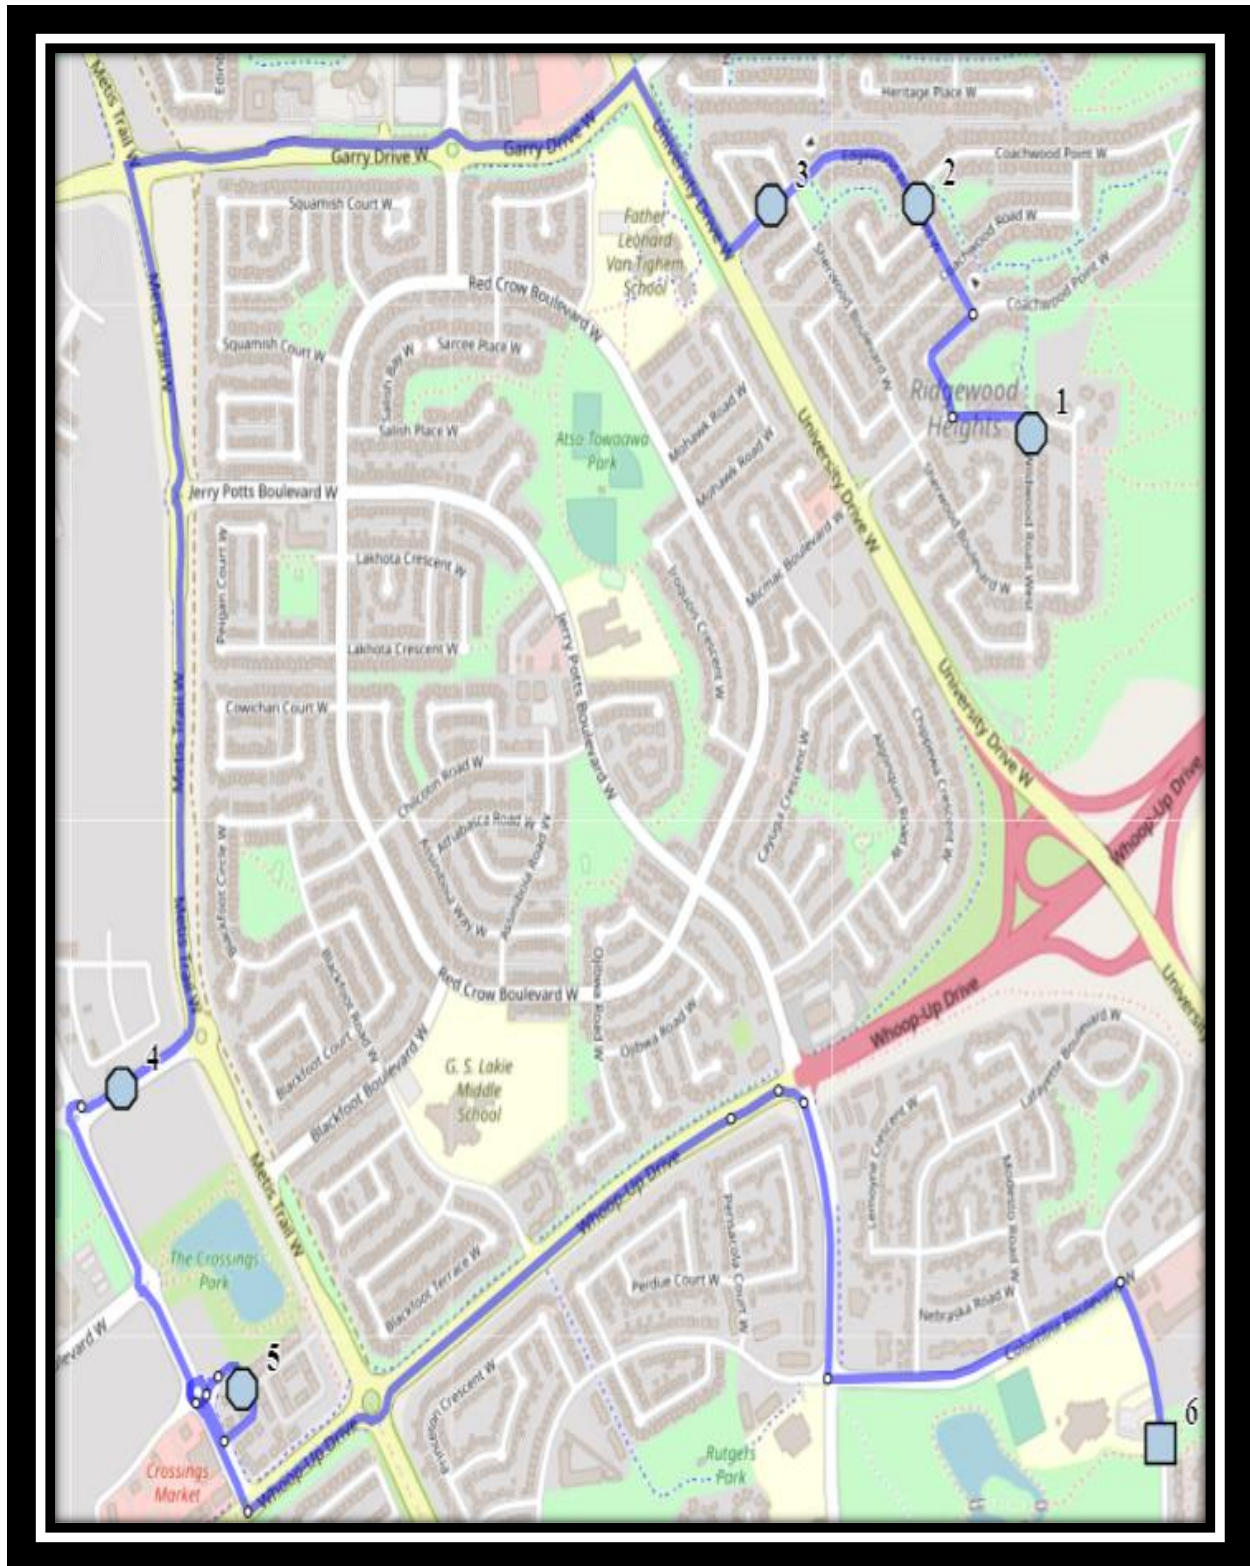

Nicholas Sheran W1

REVISED: March 16, 2022

EFFECTIVE: March 23, 2022

PM Route same direction as AM

Nicholas Sheran Community School – 380 Laval Blvd West – (403) 381-1244

Please arrive 5 minutes before scheduled pick up and drop off times. Times shown may vary due to weather & traffic conditions.

Nicholas Sheran W1

REVISED: March 16, 2022

EFFECTIVE: March 23, 2022

#1 - 7:27 AM - Wildwood Road W Northbound - Corner before Ridgewood Blvd

#2 - 7:30 AM - Edgewood Blvd West Northbound - Before Crosswalk

#3 - 7:31 AM - Edgewood Blvd W Westbound

#4 - 7:36 AM - Caledonia Blvd West Westbound

#5 - 7:39 AM - Aquitania Circle West Southbound - Parking Lot Entrance

#6 - 7:45 AM - Nicholas Sheran

#1 - 3:07 PM - Nicholas Sheran

11:56 AM

#5 - 3:21 PM - Caledonia Blvd West Westbound

12:01 PM

#6 - 3:24 PM - Aquitania Circle West Southbound - Parking Lot Entrance

12:04 PM

Nicholas Sheran Community School – 380 Laval Blvd West – (403) 381-1244