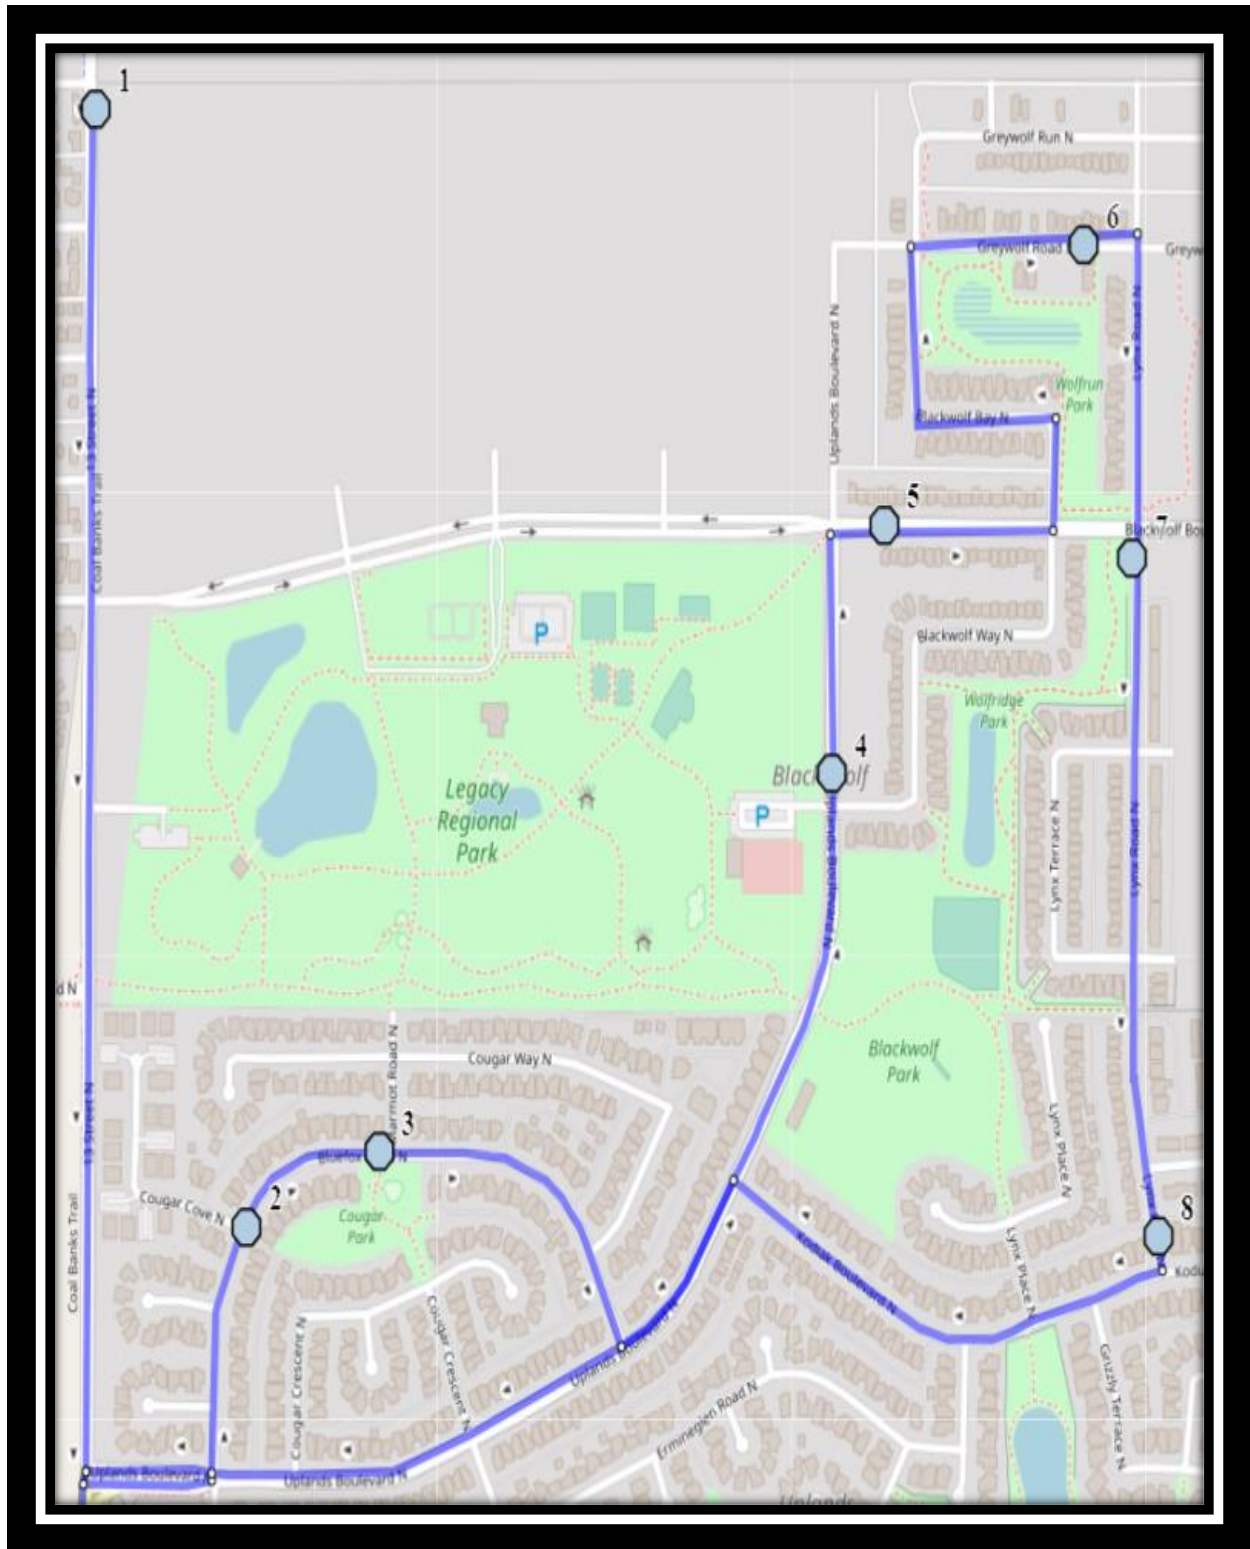

St. Teresa N1

REVISED: March 24, 2022

EFFECTIVE: March 30, 2022

AM Route / PM Route same direction as AM

St. Teresa of Calcutta – 235 Mildred Dobbs Blvd North – (587) 787-1490

Please arrive 5 minutes before scheduled pick up and drop off times. Times shown may vary due to weather & traffic conditions.
Bus routes and maps are subject to change. For the most up-to-date version, visit www.southland.ca/lethbridge.

St. Teresa N1

REVISED: March 24, 2022

EFFECTIVE: March 30, 2022

- #1 - 7:37 AM - 13 Street North Southbound
- #2 - 7:40 AM - Cougar Road North Northbound - Alley
- #3 - 7:41 AM - Cougar Road North Eastbound - Park Entrance
- #4 - 7:43 AM - Uplands Blvd North Northbound - LPT Stop #11255
- #5 - 7:43 AM - Blackwolf Blvd North Eastbound - LPT Stop #11256
- #6 - 7:46 AM - Greywolf Road North Eastbound - Walkway Entrance
- #7 - 7:48 AM - Lynx Road North Southbound - LPT Stop #11257
- #8 - 7:50 AM - Lynx Road North Southbound - LPT Stop #11259
- #9 - 7:55 AM - St. Teresa of Calcutta

	Friday
#1 - 3:02 PM - St. Teresa of Calcutta	12:52 PM
#2 - 3:07 PM - 13 Street North Southbound	12:57 PM
#3 - 3:10 PM - Cougar Road North Northbound - Alley	1:00 PM
#4 - 3:11 PM - Cougar Road North Eastbound - Park Entrance	1:01 PM
#5 - 3:13 PM - Uplands Blvd North Northbound - LPT Stop #11255	1:03 PM
#6 - 3:14 PM - Blackwolf Blvd North Eastbound - LPT Stop #11256	1:04 PM
#7 - 3:16 PM - Greywolf Road North Eastbound - Walkway Entrance	1:06 PM
#8 - 3:18 PM - Lynx Road North Southbound - LPT Stop #11257	1:08 PM
#9 - 3:19 PM - Lynx Road North Southbound - LPT Stop #11259	1:09 PM

St. Teresa of Calcutta – 235 Mildred Dobbs Blvd North – (587) 787-1490

Please arrive 5 minutes before scheduled pick up and drop off times. Times shown may vary due to weather & traffic conditions.

Bus routes and maps are subject to change. For the most up-to-date version, visit www.southland.ca/lethbridge.