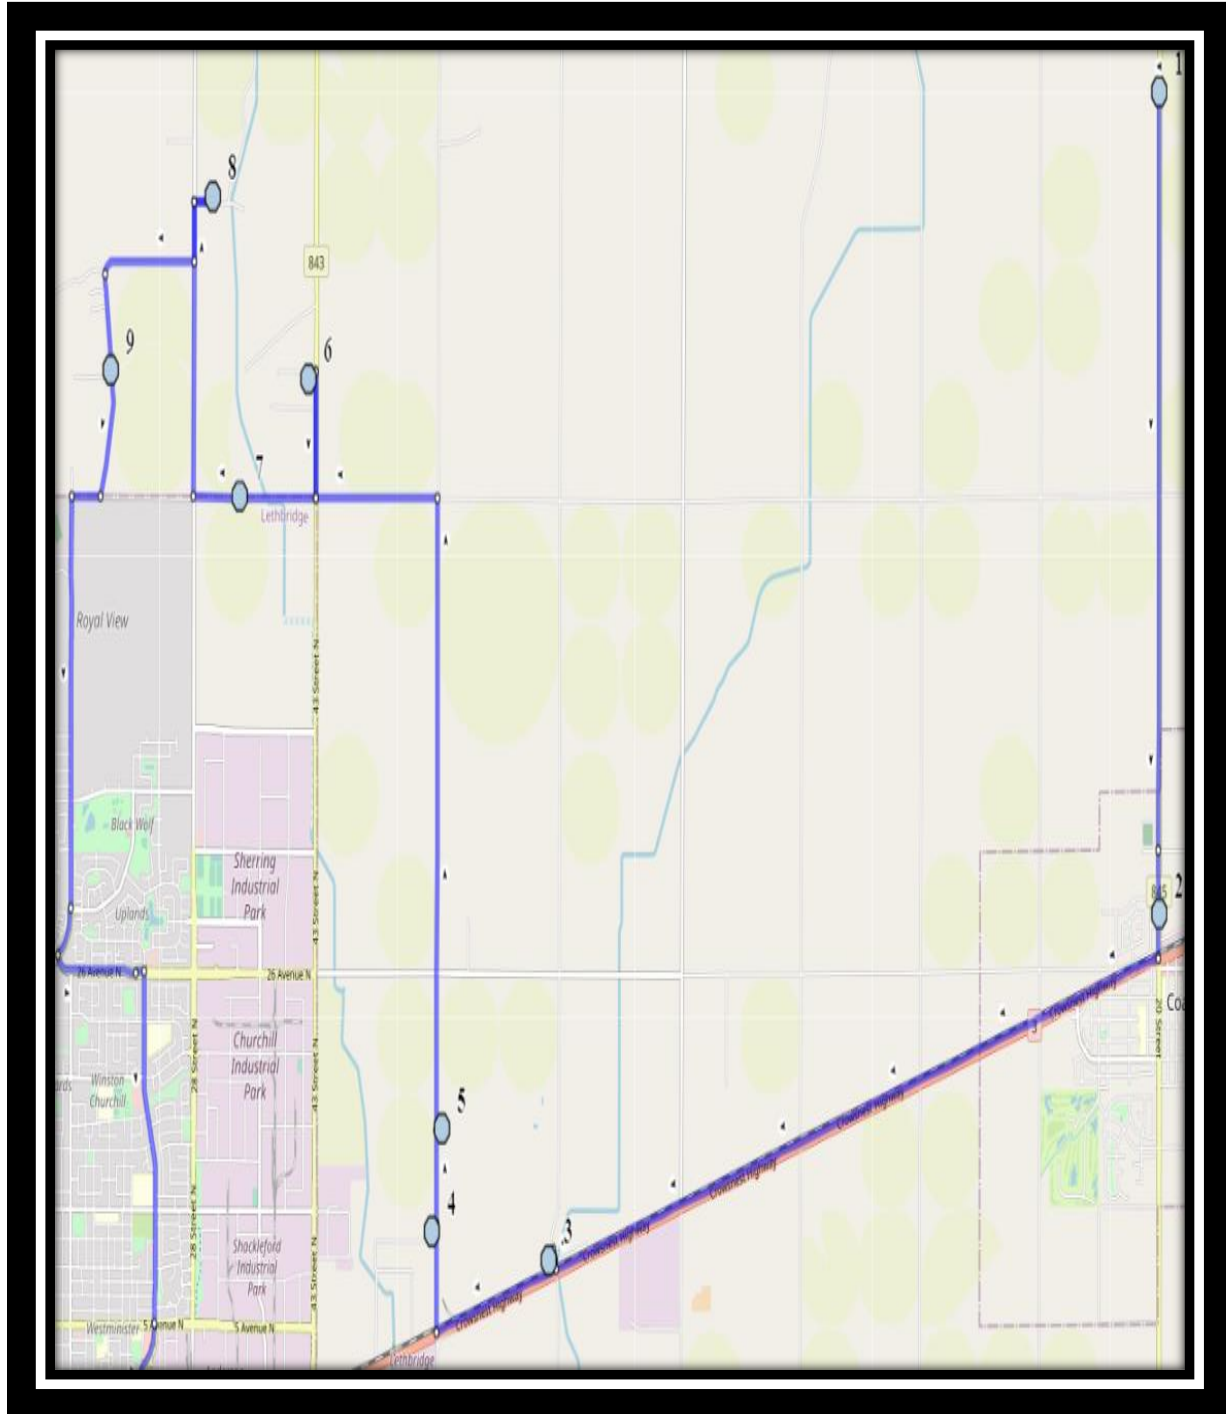

CFM Coaldale North

REVISED: April 25, 2022

EFFECTIVE: April 25, 2022

PM Route runs in Reverse

Catholic Central High East – 405 18 Street South – (403) 327-4596

St. Francis Middle School – 333 18 Street South – (403) 327-3402

Ecole St. Mary's – 422 20 Street South – (403) 327-3098

Please arrive 5 minutes before scheduled pick up and drop off times. Times shown may vary due to weather & traffic conditions.
Bus routes and maps are subject to change. For the most up-to-date version, visit www.southland.ca/lethbridge.

CFM Coaldale North

REVISED: April 25, 2022

EFFECTIVE: April 25, 2022

#1 - 6:58 AM - Highway 845 Northbound - #95059

#2 - 7:03 AM - 1613 20 Street South

#3 - 7:09 AM - Range Road 211 - Driveway #32

#4 - 7:13 AM - Range Road 212 - 90078

#5 - 7:15 AM - Range Road 212 - 91027

#6 - 7:23 AM - Highway 843 - 94054

#7 - 7:26 AM - 62 Ave North - #213050

#8 - 7:31 AM - Township Road 95a - #213070

#9 - 7:36 AM - Range Road 214a - 94046

#10 - 7:50 AM - Catholic Central High School East Campus