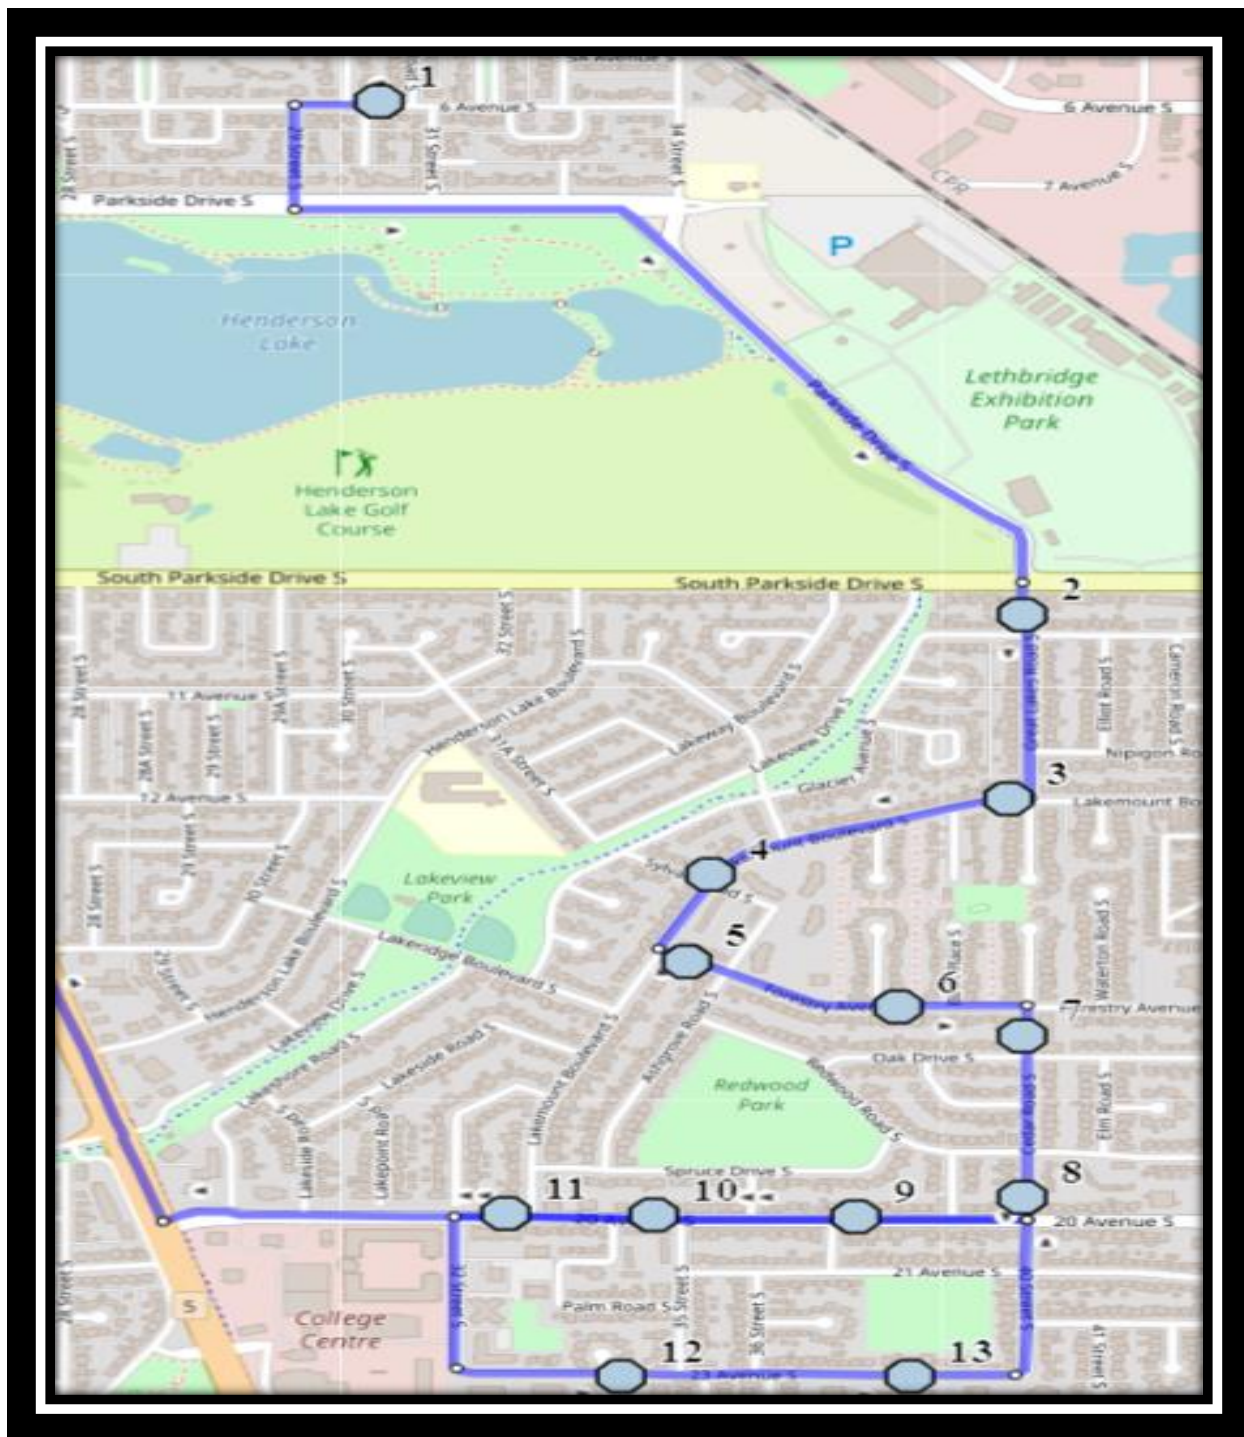

CFM S5

REVISED: March 25, 2022

EFFECTIVE: April 6, 2022

PM Route same direction as AM

Catholic Central High East – 405 18 Street South – (403) 327-4596

St. Francis Middle School – 333 18 Street South – (403) 327-3402

Ecole St. Mary’s – 422 20 Street South – (403) 327-3098

Please arrive 5 minutes before scheduled pick up and drop off times. Times shown may vary due to weather & traffic conditions.
Bus routes and maps are subject to change. For the most up-to-date version, visit www.southland.ca/lethbridge.