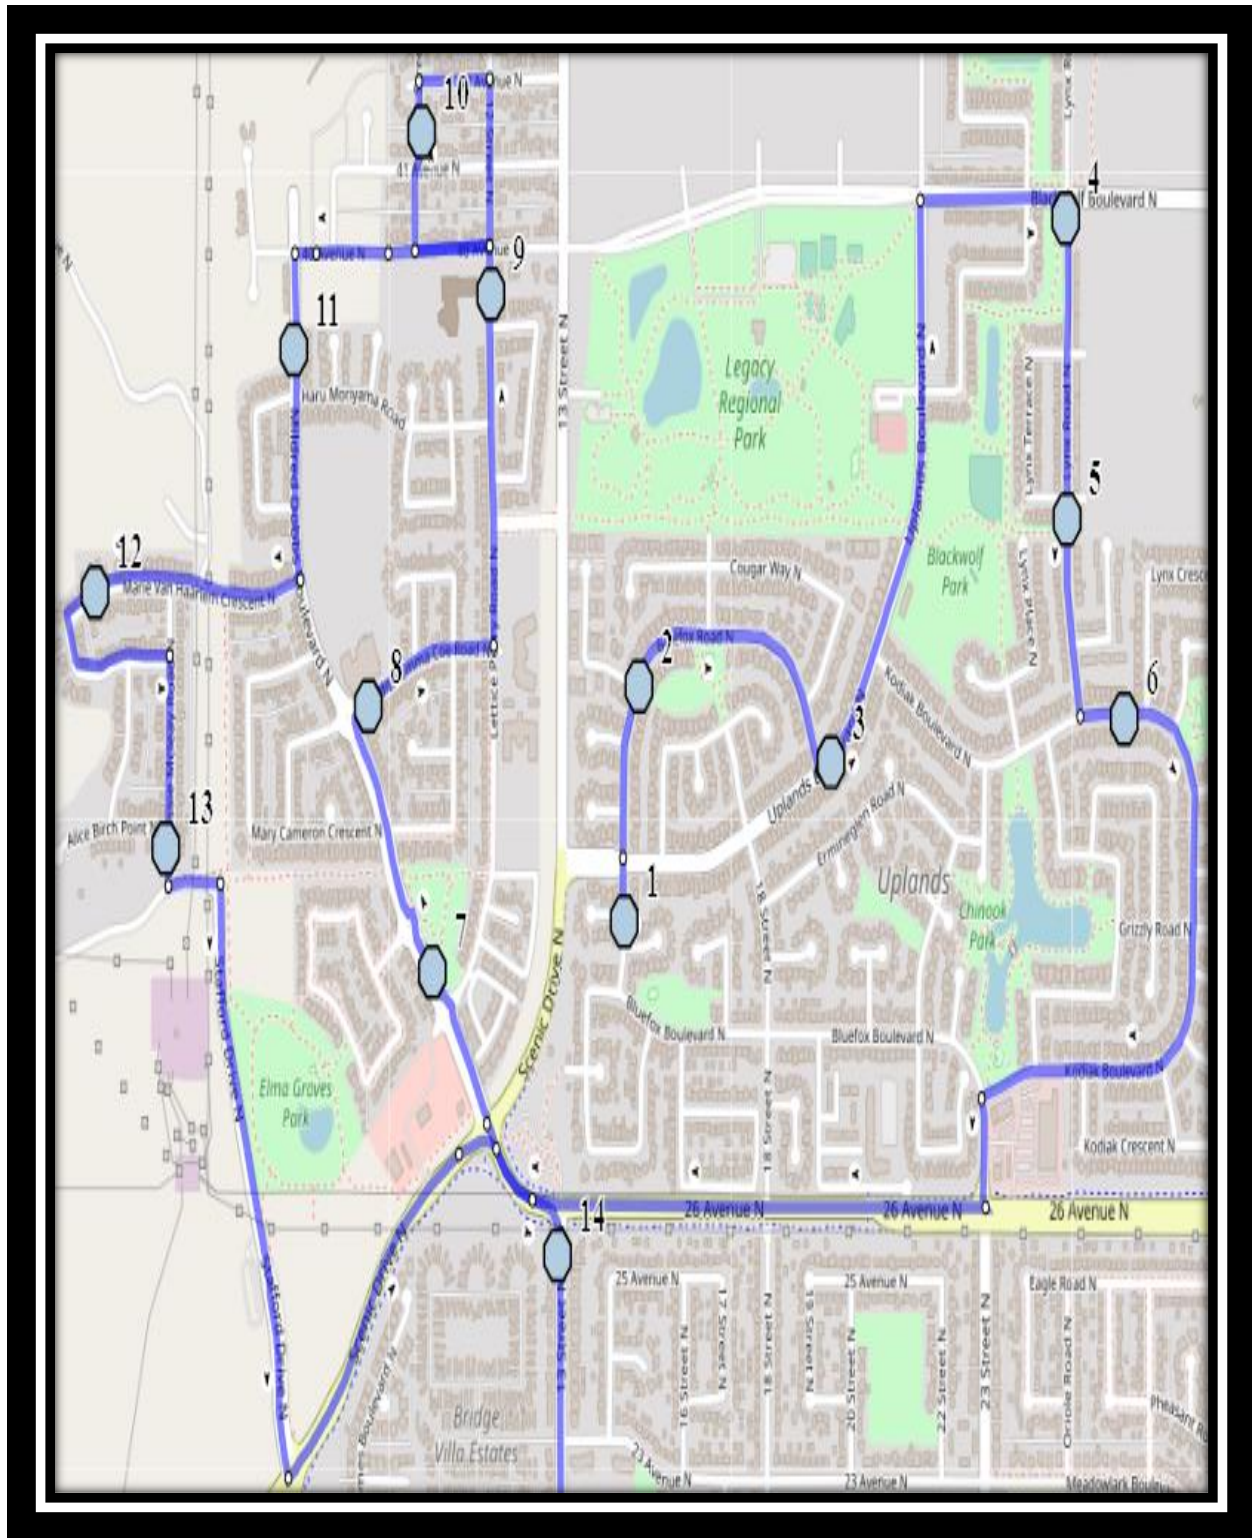

Davidson/Bawden N1

REVISED: May 4, 2022

EFFECTIVE: May 11, 2022

PM Route same direction as AM

Ecole Agnes Davidson – 2103 20 Street South – (403) 328-5153

Fleetwood Bawden – 1222 9 Ave. South – (403) 327-5818

Davidson/Bawden N1

REVISED: May 4, 2022

EFFECTIVE: May 11, 2022

- #1 - 7:38 AM - Bluefox Road North Northbound - Power Box (SSE)
- #2 - 7:39 AM - Cougar Road North Northbound - Alley
- #3 - 7:40 AM - Uplands Blvd North Northbound - LPT Stop #11013
- #4 - 7:43 AM - Lynx Road North Southbound - LPT Stop #11257
- #5 - 7:44 AM - Lynx Road North Southbound - Mailboxes
- #6 - 7:46 AM - Kodiak Blvd North Eastbound - LPT Stop #11016
- #7 - 7:50 AM - Mildred Dobbs Blvd North Northbound - LPT Stop #11007
- #8 - 7:51 AM - Edith Emma Coe Road North Eastbound - Mailboxes
- #9 - 7:53 AM - Lettice Perry Road North Northbound - LPT Stop #11006
- #10 - 7:55 AM - 11 Street North Northbound - Mailboxes
- #11 - 7:57 AM - Mildred Dobbs Blvd North Southbound - Park Entrance
- #12 - 7:59 AM - Marie Van Haarlem Crescent North Westbound - Cement Island
- #13 - 8:00 AM - Jessie Mcleay Road North Southbound - Mailboxes
- #14 - 8:04 AM - 13 Street North Southbound - Alley
- #15 - 8:15 AM - Fleetwood-Bawden
- #16 - 8:25 AM - Ecole Agnes Davidson