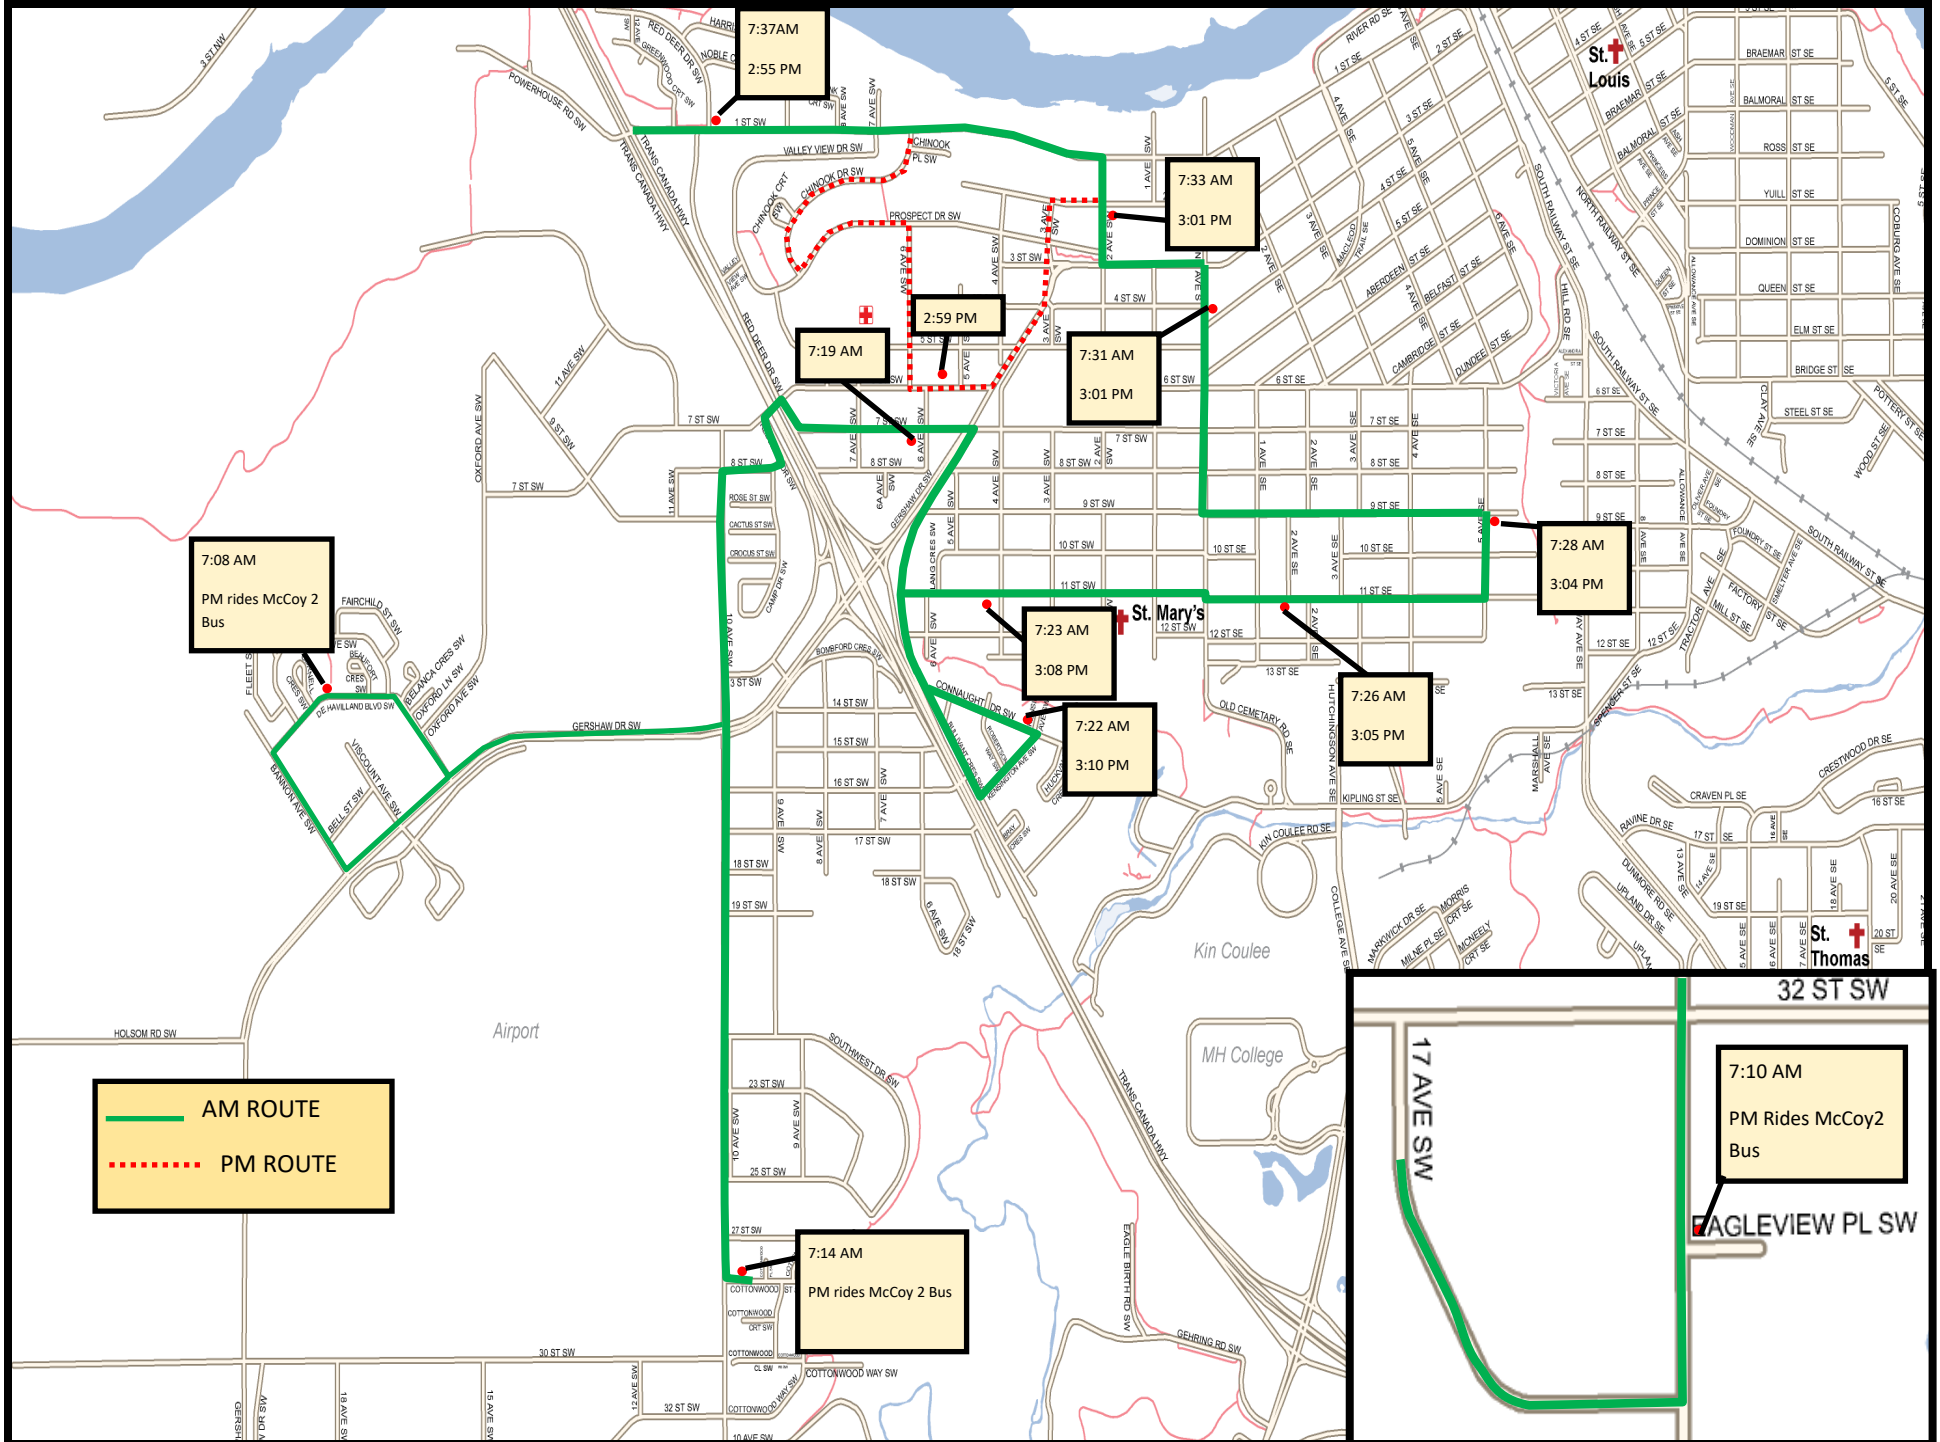

McCoy 8

— AM ROUTE
- - - PM ROUTE

32 ST SW
 7:10 AM
 PM Rides McCoy2 Bus
 GAGLEVIEW PL SW
 17 AVE SW