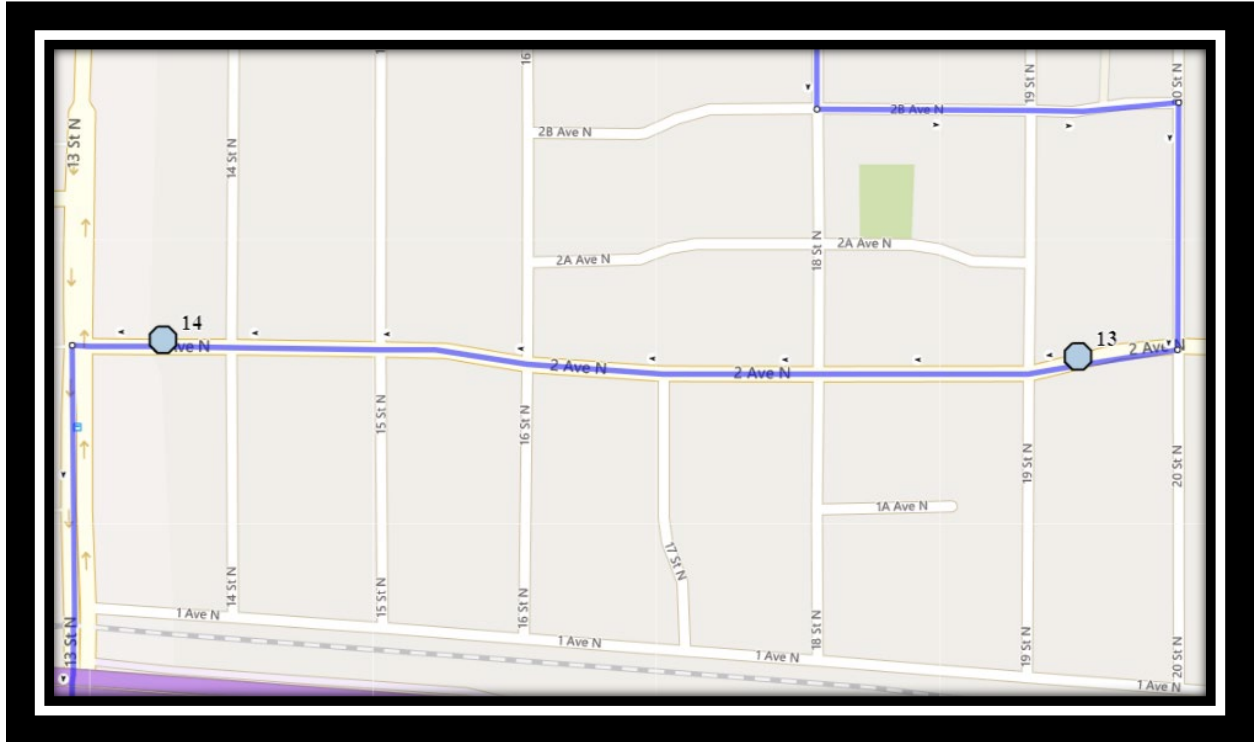

Davidson/Bawden N1

REVISED: August 15, 2022

EFFECTIVE: September 6, 2022

Ecole Agnes Davidson – 2103 20 Street South – (403) 328-5153

Fleetwood Bawden – 1222 9 Ave. South – (403) 327-5818

Please arrive 10 minutes before scheduled pick up and drop off times. Times shown may vary due to weather & traffic conditions.

Bus routes and maps are subject to change. For the most up-to-date version, visit www.southland.ca/lethbridge.

Davidson/Bawden N1

REVISED: August 15, 2022

EFFECTIVE: September 6, 2022

Ecole Agnes Davidson – 2103 20 Street South – (403) 328-5153

#10 - 4:21 PM - 18 Ave North Eastbound - east of 18 St N by baseball diamond

#11 - 4:26 PM - 27A Street North Southbound - south of 11 Ave N before alley

#12 - 4:30 PM - 18 Street North Southbound - south of 7 Ave N at alley

#9 - 1:18 PM - Larkspur Rd N Southbound - north of alley

#10 - 1:21 PM - 18 Ave North Eastbound - east of 18 St N by baseball diamond

#11 - 1:26 PM - 27A Street North Southbound - south of 11 Ave N before alley