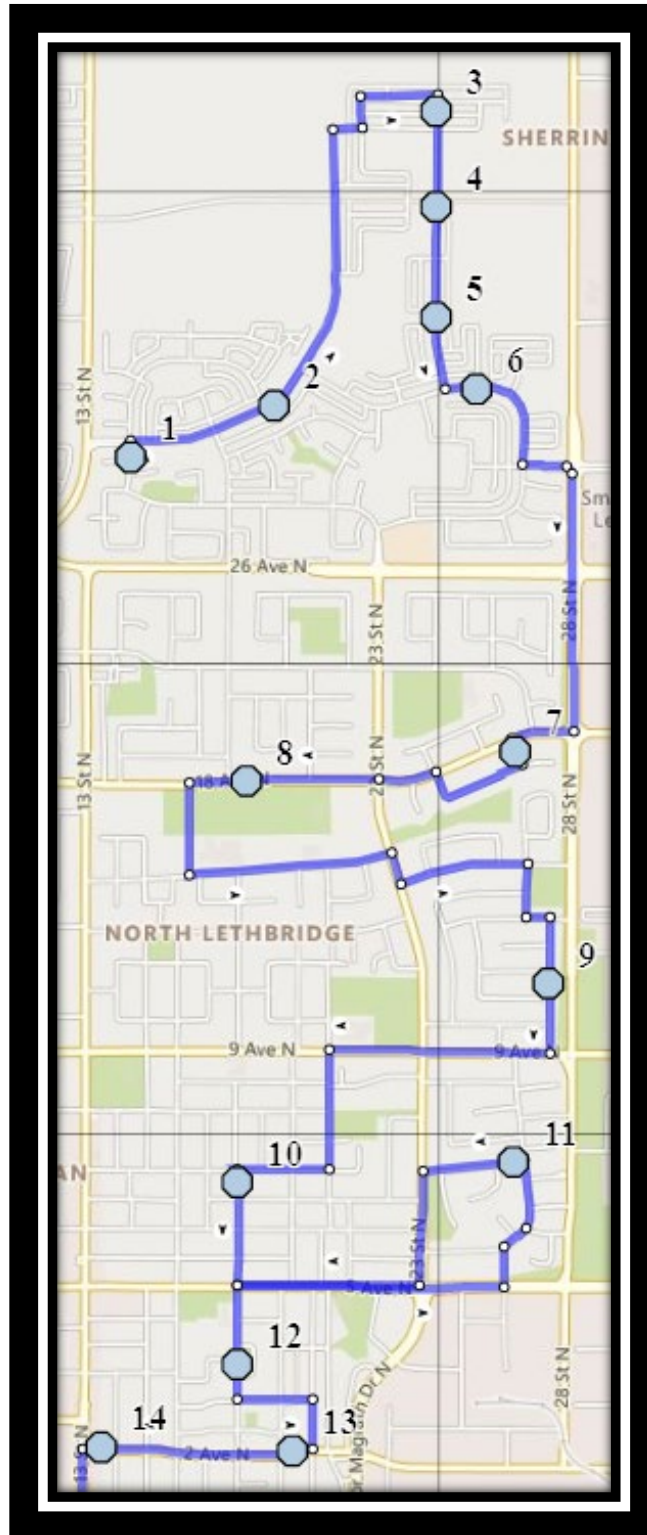

Davidson/Bawden N1

REVISED: August 15, 2022

EFFECTIVE: September 6, 2022

PM Route Same Direction as AM

Ecole Agnes Davidson – 2103 20 Street South – (403) 328-5153

Fleetwood Bawden – 1222 9 Ave. South – (403) 327-5818

#10 - 4:21 PM - 18 Ave North Eastbound - east of 18 St N by baseball diamond

#11 - 4:26 PM - 27A Street North Southbound - south of 11 Ave N before alley

#12 - 4:30 PM - 18 Street North Southbound - south of 7 Ave N at alley

#9 - 1:18 PM - Larkspur Rd N Southbound - north of alley

#10 - 1:21 PM - 18 Ave North Eastbound - east of 18 St N by baseball diamond

#11 - 1:26 PM - 27A Street North Southbound - south of 11 Ave N before alley

#12 - 1:30 PM - 18 Street North Southbound - south of 7 Ave N at alley

#13 - 1:33 PM - 7 Ave North Westbound - west of 27 St N at alley

#14 - 1:36 PM - 18 Street North Southbound - south of 3 Ave S second driveway