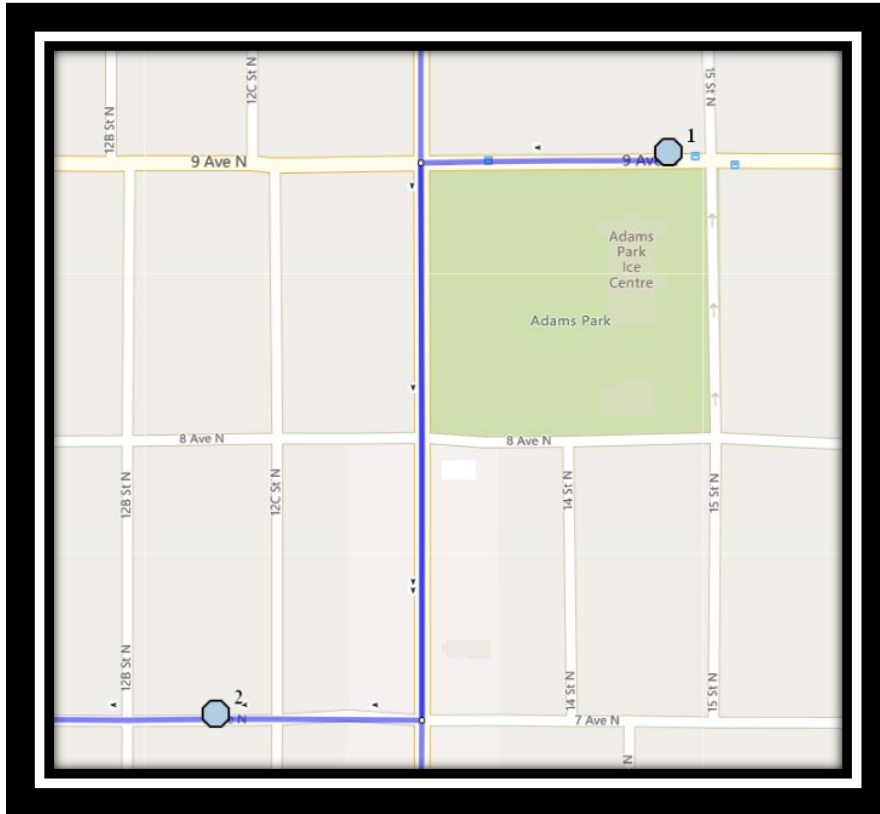

# Davidson/Bawden N2

REVISED: August 15, 2022

EFFECTIVE: September 6, 2022

**PM Route Same Direction as AM**

**Ecole Agnes Davidson – 2103 20 Street South – (403) 328-5153**

**Fleetwood Bawden – 1222 9 Ave. South – (403) 327-5818**

Please arrive 10 minutes before scheduled pick up and drop off times. Times shown may vary due to weather & traffic conditions.  
Bus routes and maps are subject to change. For the most up-to-date version, visit [www.southland.ca/lethbridge](http://www.southland.ca/lethbridge).

# Davidson/Bawden N2

REVISED: August 15, 2022

EFFECTIVE: September 6, 2022

**Ecole Agnes Davidson – 2103 20 Street South – (403) 328-5153**

**Fleetwood Bawden – 1222 9 Ave. South – (403) 327-5818**

Please arrive 10 minutes before scheduled pick up and drop off times. Times shown may vary due to weather & traffic conditions.

**#14 - 4:21 PM - Marie Van Haarlem Cres N Westbound - Cement Island**

**#15 - 4:22 PM - Jessie Mcleay Rd N Southbound - south of Alice Birch at mailboxes**

**#16 - 4:25 PM - Stafford Road North Southbound - Stafford Tot Lot**