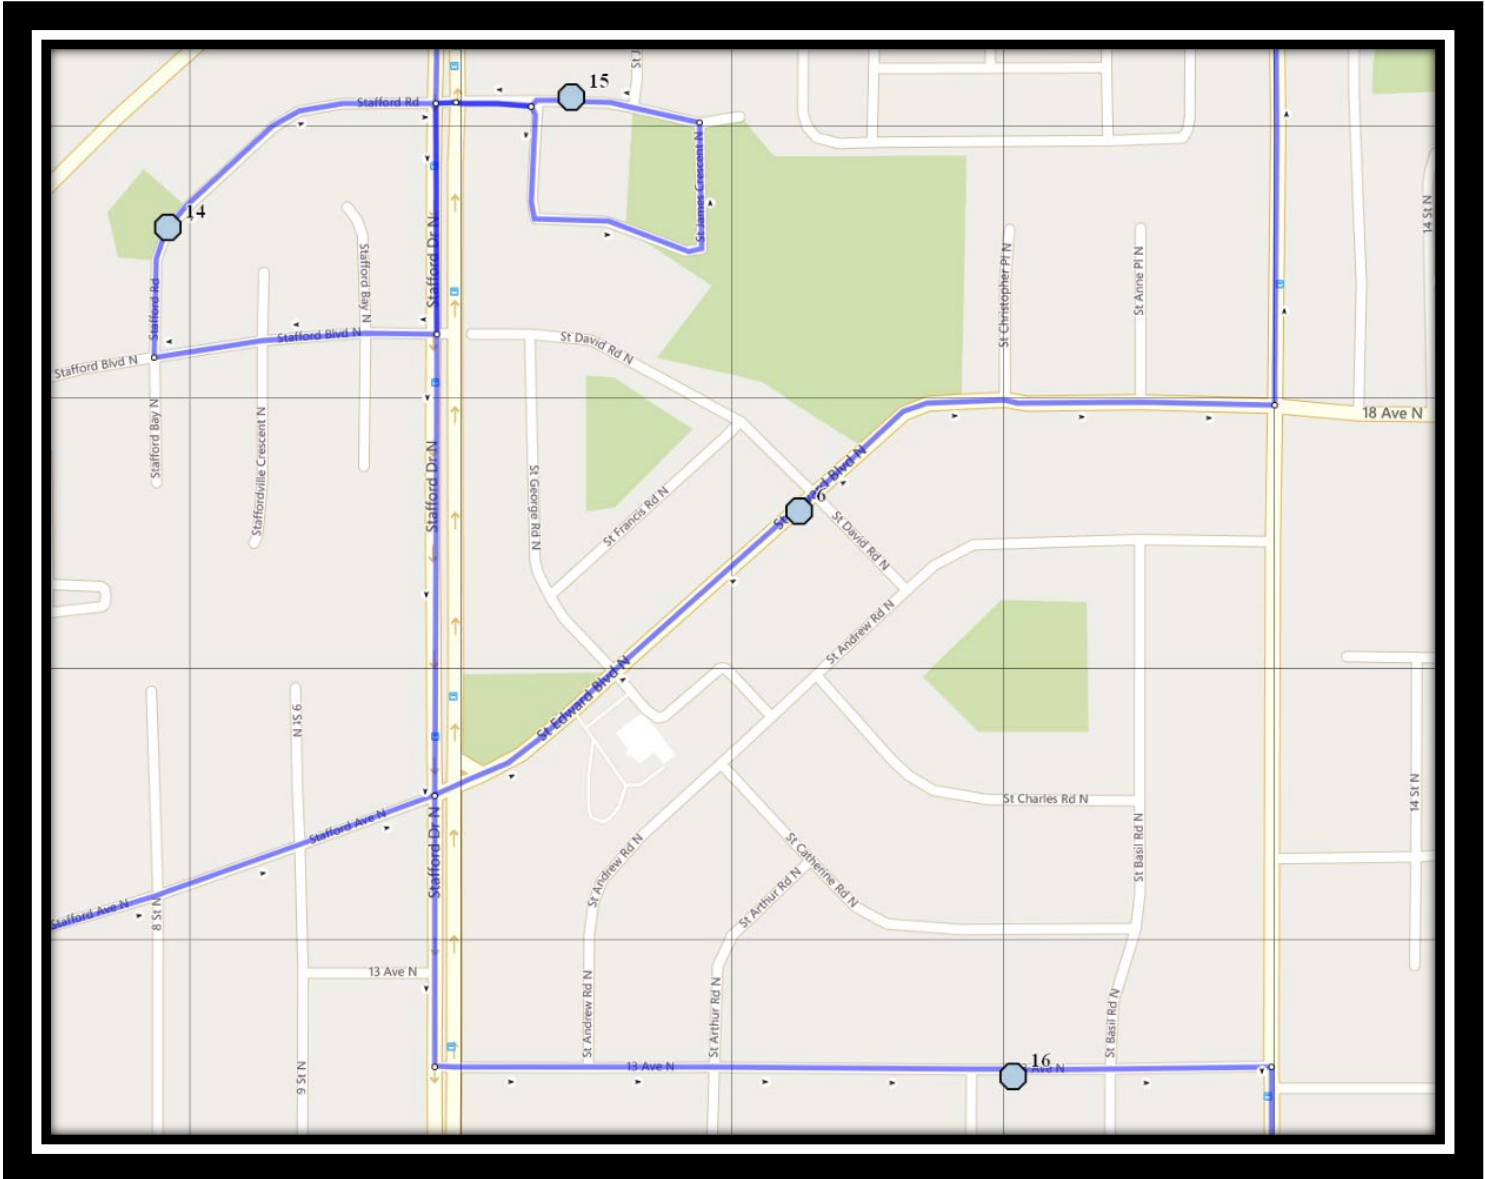

Please arrive 10 minutes before scheduled pick up and drop off times. Times shown may vary due to weather & traffic conditions.  
Bus routes and maps are subject to change. For the most up-to-date version, visit [www.southland.ca/lethbridge](http://www.southland.ca/lethbridge).

# Davidson/Bawden N2

REVISED: August 15, 2022

EFFECTIVE: September 6, 2022

**Ecole Agnes Davidson – 2103 20 Street South – (403) 328-5153**

**Fleetwood Bawden – 1222 9 Ave. South – (403) 327-5818**

Please arrive 10 minutes before scheduled pick up and drop off times. Times shown may vary due to weather & traffic conditions.

Bus routes and maps are subject to change. For the most up-to-date version, visit [www.southland.ca/lethbridge](http://www.southland.ca/lethbridge).