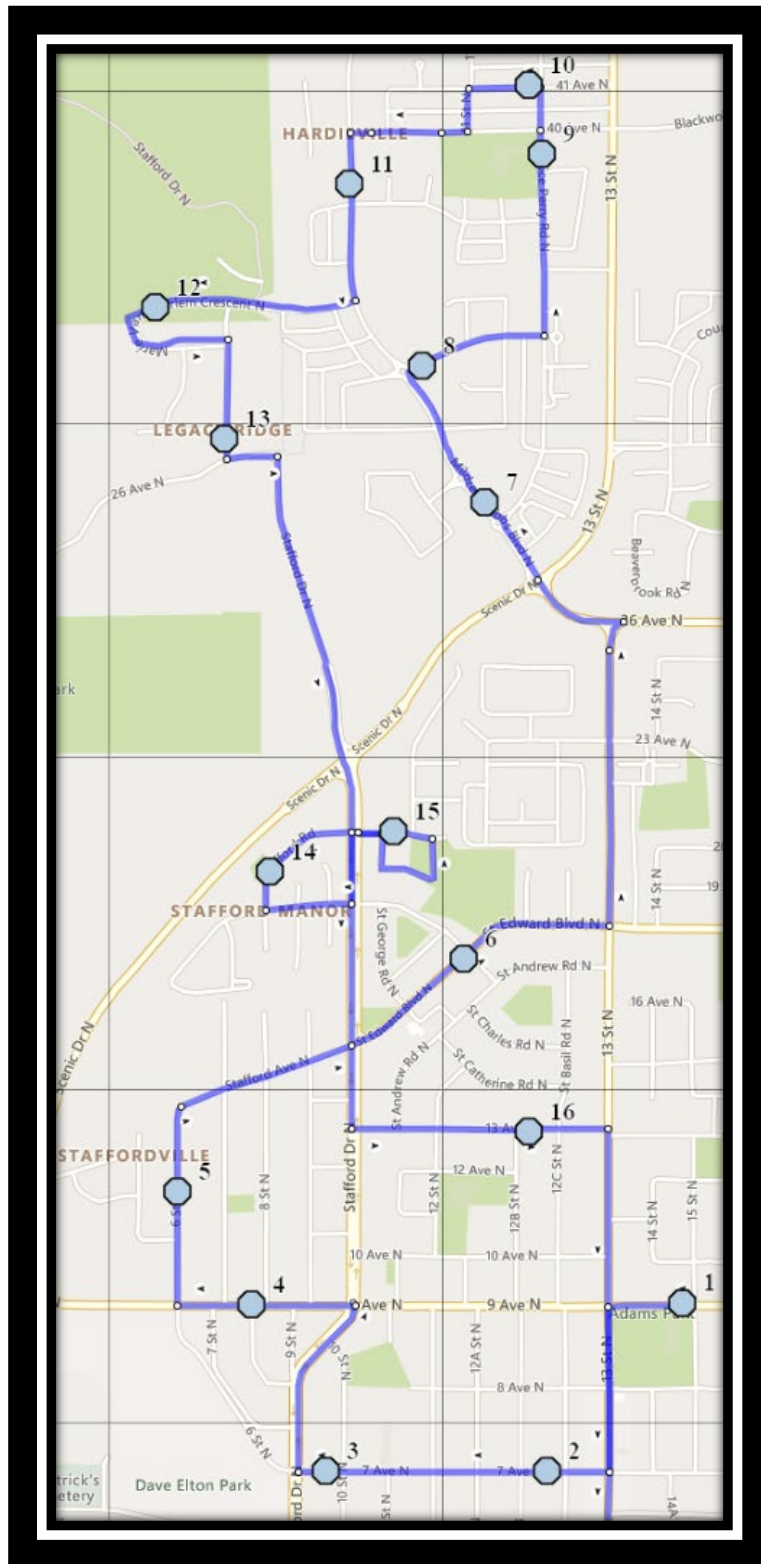

# Davidson/Bawden N2

REVISED: August 15, 2022

EFFECTIVE: September 6, 2022

**PM Route Same Direction as AM**

**Ecole Agnes Davidson – 2103 20 Street South – (403) 328-5153**

**Fleetwood Bawden – 1222 9 Ave. South – (403) 327-5818**

Please arrive 10 minutes before scheduled pick up and drop off times. Times shown may vary due to weather & traffic conditions.  
Bus routes and maps are subject to change. For the most up-to-date version, visit [www.southland.ca/lethbridge](http://www.southland.ca/lethbridge).

# Davidson/Bawden N2

REVISED: August 15, 2022

EFFECTIVE: September 6, 2022

**Ecole Agnes Davidson – 2103 20 Street South – (403) 328-5153**

**Fleetwood Bawden – 1222 9 Ave. South – (403) 327-5818**

Please arrive 10 minutes before scheduled pick up and drop off times. Times shown may vary due to weather & traffic conditions.

**#14 - 4:21 PM - Marie Van Haarlem Cres N Westbound - Cement Island**

**#15 - 4:22 PM - Jessie Mcleay Rd N Southbound - south of Alice Birch at mailboxes**

**#16 - 4:25 PM - Stafford Road North Southbound - Stafford Tot Lot**