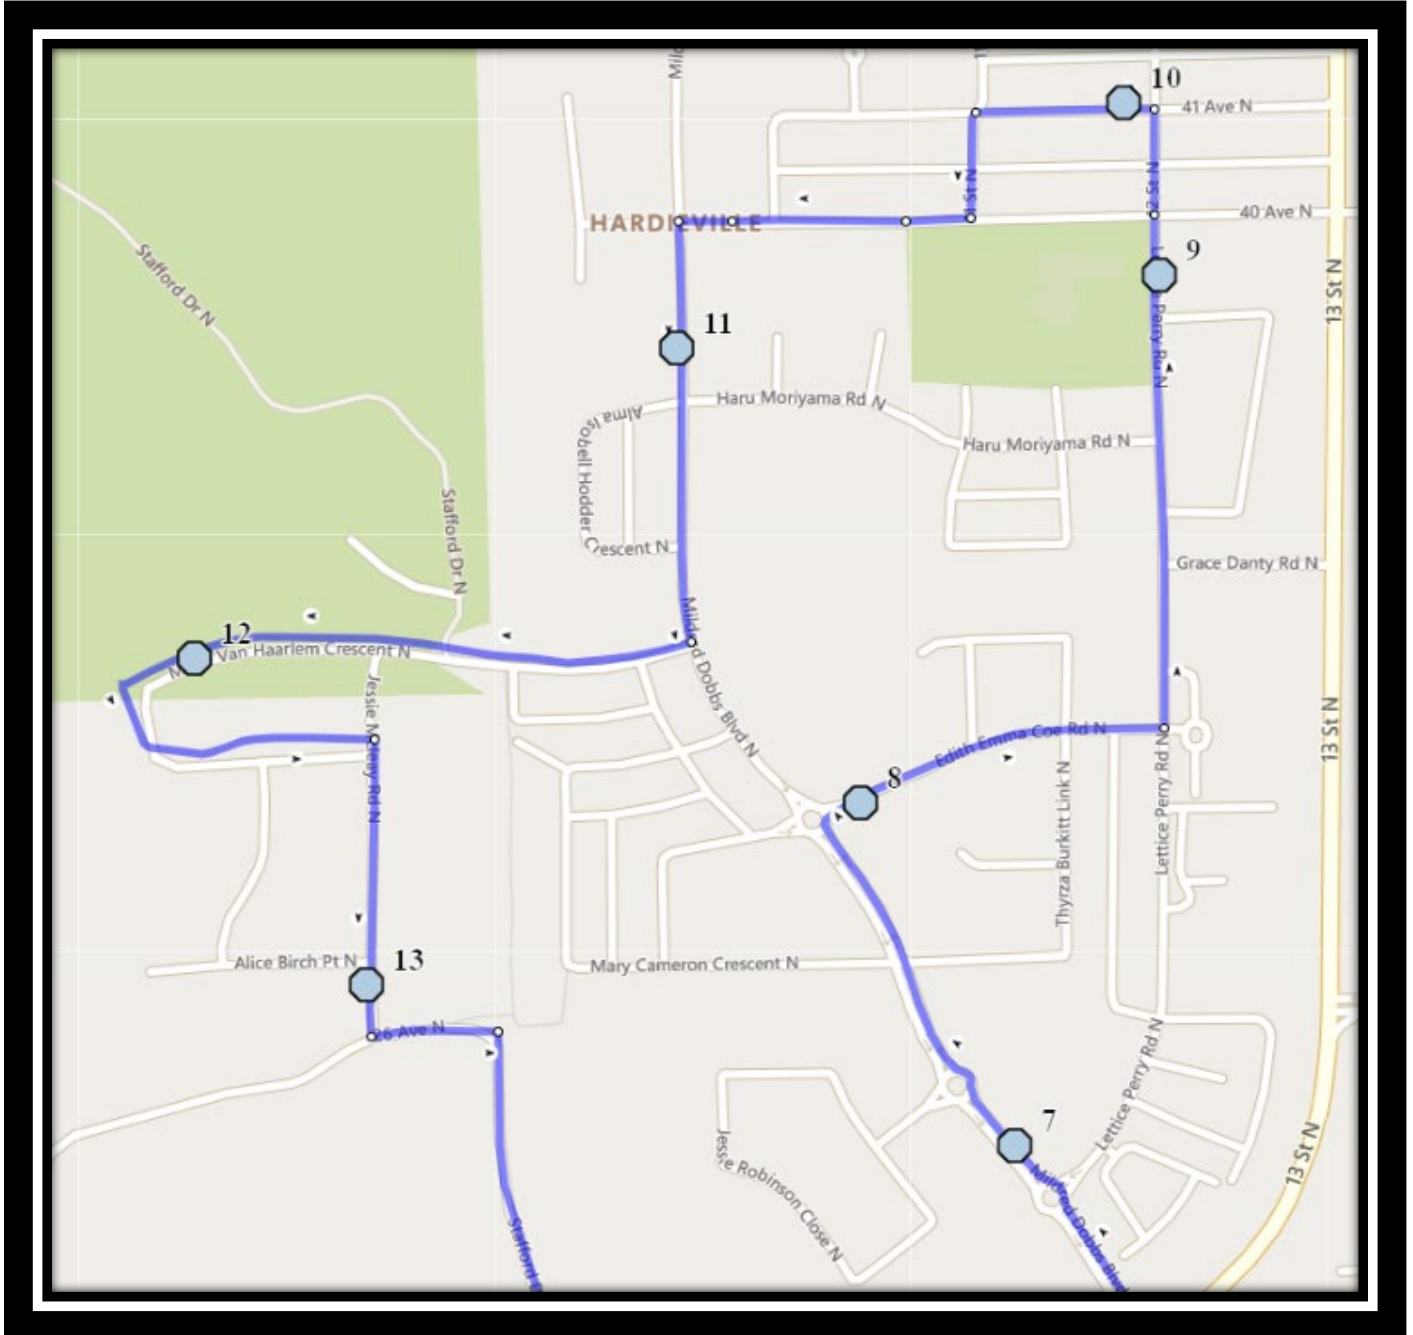

# Davidson/Bawden N2

REVISED: August 15, 2022

EFFECTIVE: September 6, 2022

**Ecole Agnes Davidson – 2103 20 Street South – (403) 328-5153**

**Fleetwood Bawden – 1222 9 Ave. South – (403) 327-5818**

Please arrive 10 minutes before scheduled pick up and drop off times. Times shown may vary due to weather & traffic conditions.

Bus routes and maps are subject to change. For the most up-to-date version, visit [www.southland.ca/lethbridge](http://www.southland.ca/lethbridge).

# Davidson/Bawden N2

REVISED: August 15, 2022

EFFECTIVE: September 6, 2022

**Ecole Agnes Davidson – 2103 20 Street South – (403) 328-5153**

**Fleetwood Bawden – 1222 9 Ave. South – (403) 327-5818**

Please arrive 10 minutes before scheduled pick up and drop off times. Times shown may vary due to weather & traffic conditions.  
Bus routes and maps are subject to change. For the most up-to-date version, visit [www.southland.ca/lethbridge](http://www.southland.ca/lethbridge).

**#14 - 4:21 PM - Marie Van Haarlem Cres N Westbound - Cement Island**

**#15 - 4:22 PM - Jessie Mcleay Rd N Southbound - south of Alice Birch at mailboxes**

**#16 - 4:25 PM - Stafford Road North Southbound - Stafford Tot Lot**