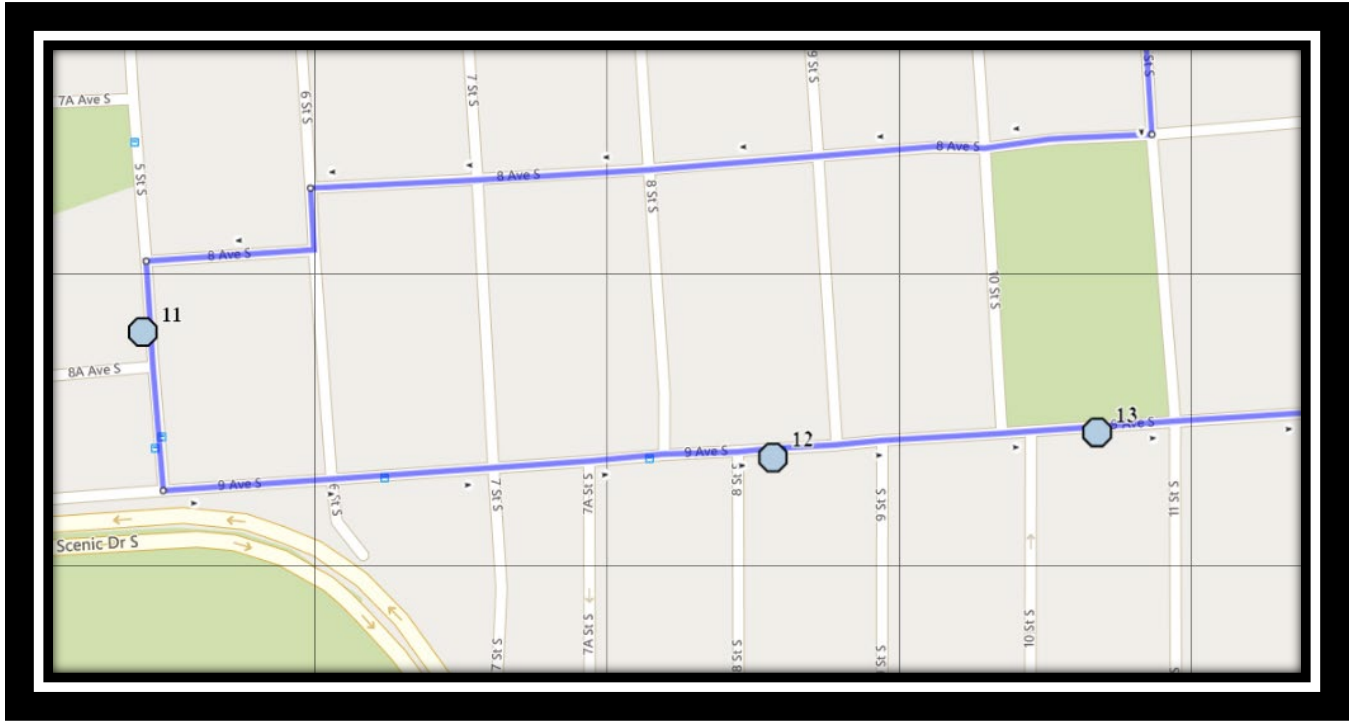

Fleetwood Bawden – 1222 9 Ave. South – (403) 327-5818

Please arrive 10 minutes before scheduled pick up and drop off times. Times shown may vary due to weather & traffic conditions.

Bus routes and maps are subject to change. For the most up-to-date version, visit www.southland.ca/lethbridge.

Davidson/Bawden S1

REVISED: August 15, 2022

EFFECTIVE: September 6, 2022

Ecole Agnes Davidson – 2103 20 Street South – (403) 328-5153

Fleetwood Bawden – 1222 9 Ave. South – (403) 327-5818

Please arrive 10 minutes before scheduled pick up and drop off times. Times shown may vary due to weather & traffic conditions.

Bus routes and maps are subject to change. For the most up-to-date version, visit www.southland.ca/lethbridge.

Davidson/Bawden S1

REVISED: August 15, 2022

EFFECTIVE: September 6, 2022

Monday – Friday

- #1 - 8:02 AM - Forestry Ave South Eastbound - east of Lakemount blvd at alley
- #2 - 8:03 AM - Lakemount Blvd South Eastbound - east of Michigan PL S at walkway entrance
- #3 - 8:05 AM - Great Lakes Road South Southbound - north of Glacier Dr S at corner
- #4 - 8:07 AM - 34 Street South Northbound - north of 6 Ave S across from alley
- #5 - 8:09 AM - 6 Ave South Westbound - west of Corvette at driveway
- #6 - 8:11 AM - 6 Ave South Westbound - west of 26 St S at lamp post
- #7 - 8:13 AM - 6 Ave South Westbound - after 15 St S before driveway
- #8 - 8:14 AM - 5 Ave South Westbound - west of 13 St S at alley
- #9 - 8:16 AM - 12 Street South Southbound - south of 5 Ave S at alley
- #10 - 8:17 AM - 11 Street South Southbound - south of 6 Ave S at alley
- #11 - 8:21 AM - 5 St South Southbound - north of 8A Ave at intersection
- #12 - 8:23 AM - 9 Ave South Eastbound - east of 6 St S at second house
- #13 - 8:24 AM - 9 Ave South Eastbound - east of 10 St. at alley
- #14 - 8:25 AM - Fleetwood-Bawden
- #15 - 8:35 AM - Ecole Agnes Davidson