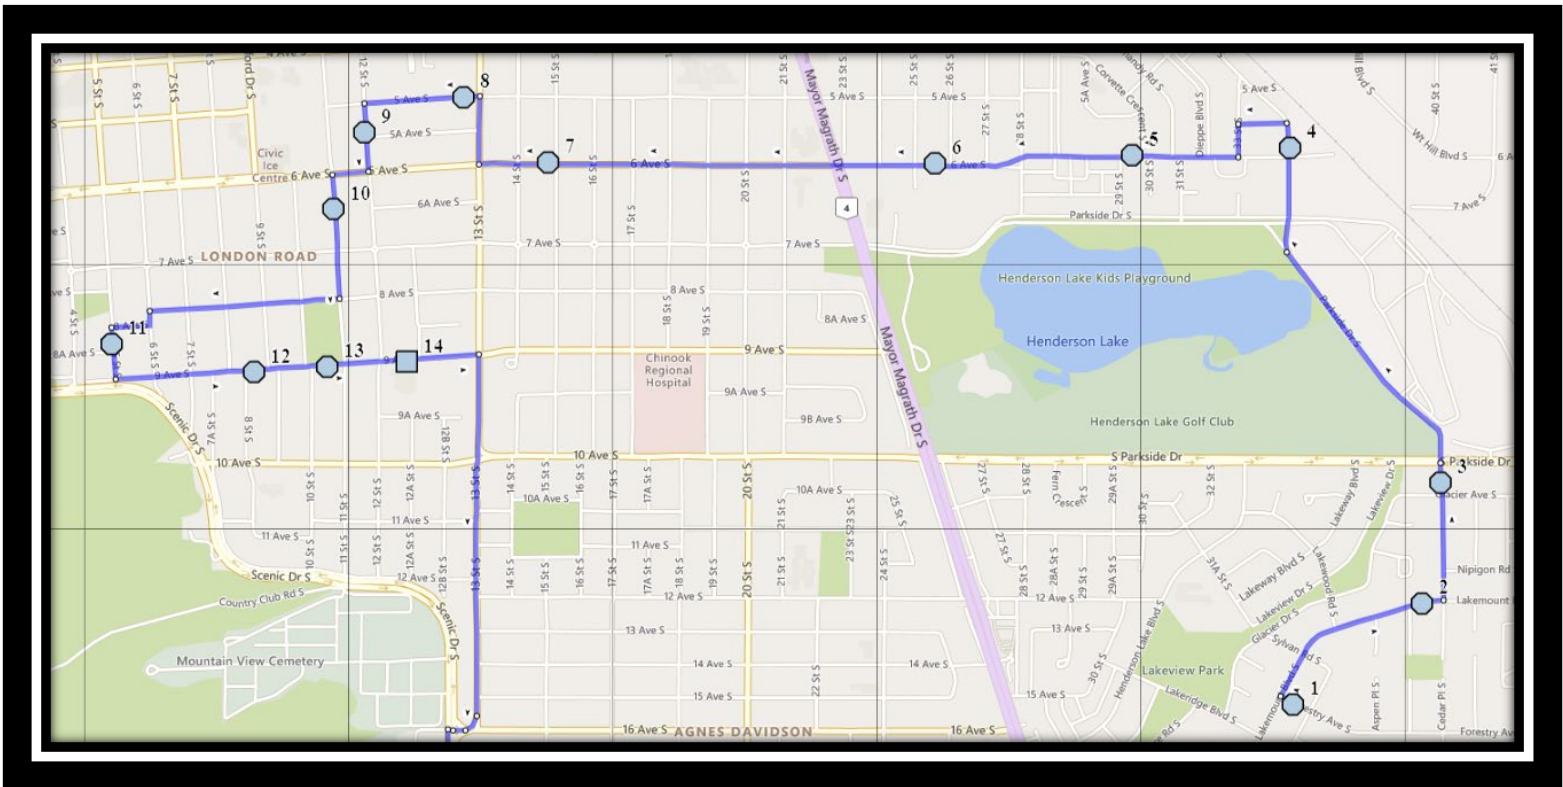

Davidson/Bawden S1

REVISED: August 15, 2022

EFFECTIVE: September 6, 2022

PM Route Same Direction as AM

Ecole Agnes Davidson – 2103 20 Street South – (403) 328-5153

Fleetwood Bawden – 1222 9 Ave. South – (403) 327-5818

Please arrive 10 minutes before scheduled pick up and drop off times. Times shown may vary due to weather & traffic conditions.
Bus routes and maps are subject to change. For the most up-to-date version, visit www.southland.ca/lethbridge.

#5 - 4:03 PM - Great Lakes Road South Southbound - north of Glacier Dr S at corner

#6 - 4:05 PM - 34 Street South Northbound - north of 6 Ave S across from alley

#7 - 4:07 PM - 6 Ave South Westbound - west of Corvette at driveway

#5 - 1:03 PM - Great Lakes Road South Southbound - north of Glacier Dr S at corner

#6 - 1:05 PM - 34 Street South Northbound - north of 6 Ave S across from alley

#7 - 1:07 PM - 6 Ave South Westbound - west of Corvette at driveway