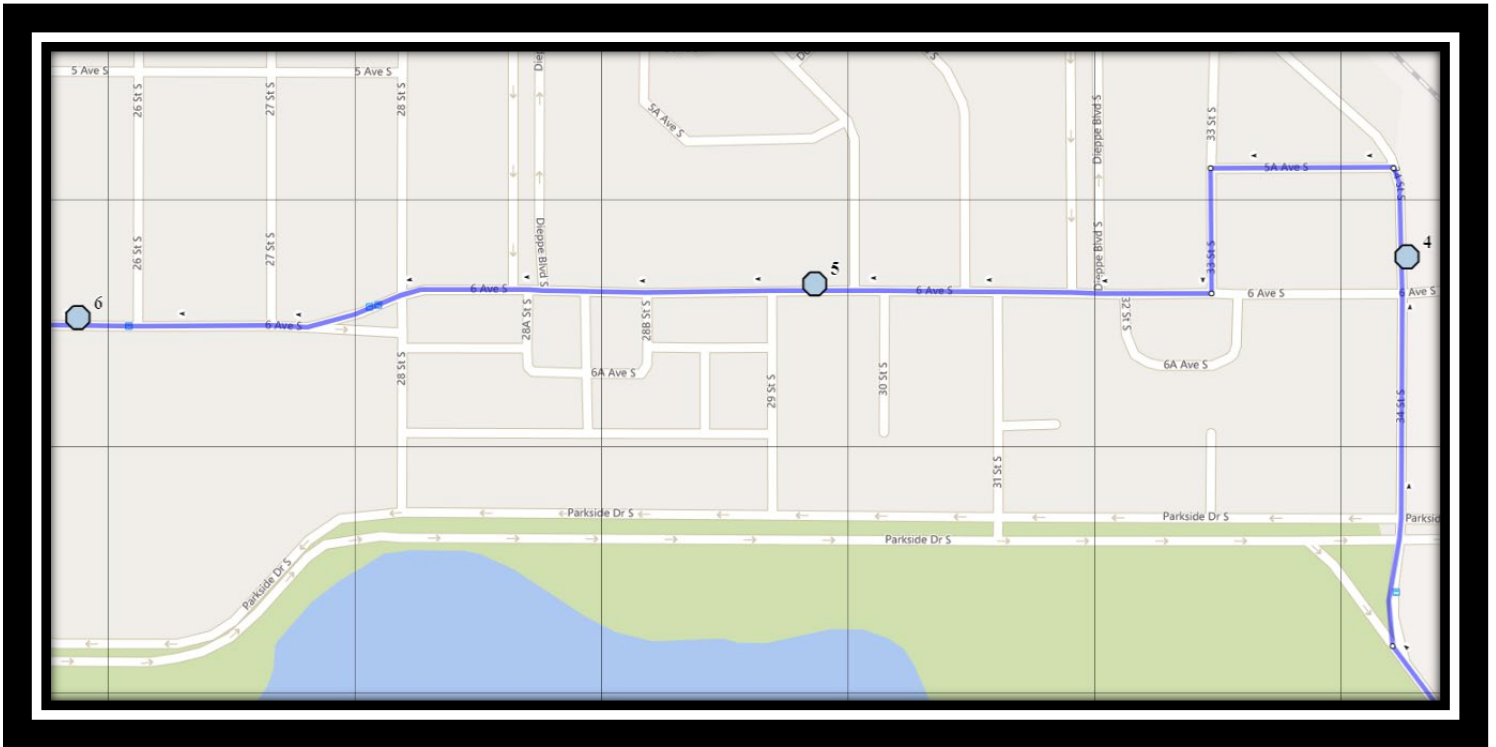

Davidson/Bawden S1

REVISED: August 15, 2022

EFFECTIVE: September 6, 2022

Ecole Agnes Davidson – 2103 20 Street South – (403) 328-5153

Fleetwood Bawden – 1222 9 Ave. South – (403) 327-5818

Please arrive 10 minutes before scheduled pick up and drop off times. Times shown may vary due to weather & traffic conditions.

Bus routes and maps are subject to change. For the most up-to-date version, visit www.southland.ca/lethbridge.

Davidson/Bawden S1

REVISED: August 15, 2022

EFFECTIVE: September 6, 2022

Ecole Agnes Davidson – 2103 20 Street South – (403) 328-5153

Bus routes and maps are subject to change. For the most up-to-date version, visit www.southland.ca/lethbridge.

Davidson/Bawden S1

REVISED: August 15, 2022

EFFECTIVE: September 6, 2022

Monday – Friday

- #1 - 8:02 AM - Forestry Ave South Eastbound - east of Lakemount blvd at alley
- #2 - 8:03 AM - Lakemount Blvd South Eastbound - east of Michigan PL S at walkway entrance
- #3 - 8:05 AM - Great Lakes Road South Southbound - north of Glacier Dr S at corner
- #4 - 8:07 AM - 34 Street South Northbound - north of 6 Ave S across from alley
- #5 - 8:09 AM - 6 Ave South Westbound - west of Corvette at driveway
- #6 - 8:11 AM - 6 Ave South Westbound - west of 26 St S at lamp post
- #7 - 8:13 AM - 6 Ave South Westbound - after 15 St S before driveway
- #8 - 8:14 AM - 5 Ave South Westbound - west of 13 St S at alley
- #9 - 8:16 AM - 12 Street South Southbound - south of 5 Ave S at alley
- #10 - 8:17 AM - 11 Street South Southbound - south of 6 Ave S at alley
- #11 - 8:21 AM - 5 St South Southbound - north of 8A Ave at intersection
- #12 - 8:23 AM - 9 Ave South Eastbound - east of 6 St S at second house
- #13 - 8:24 AM - 9 Ave South Eastbound - east of 10 St. at alley
- #14 - 8:25 AM - Fleetwood-Bawden
- #15 - 8:35 AM - Ecole Agnes Davidson