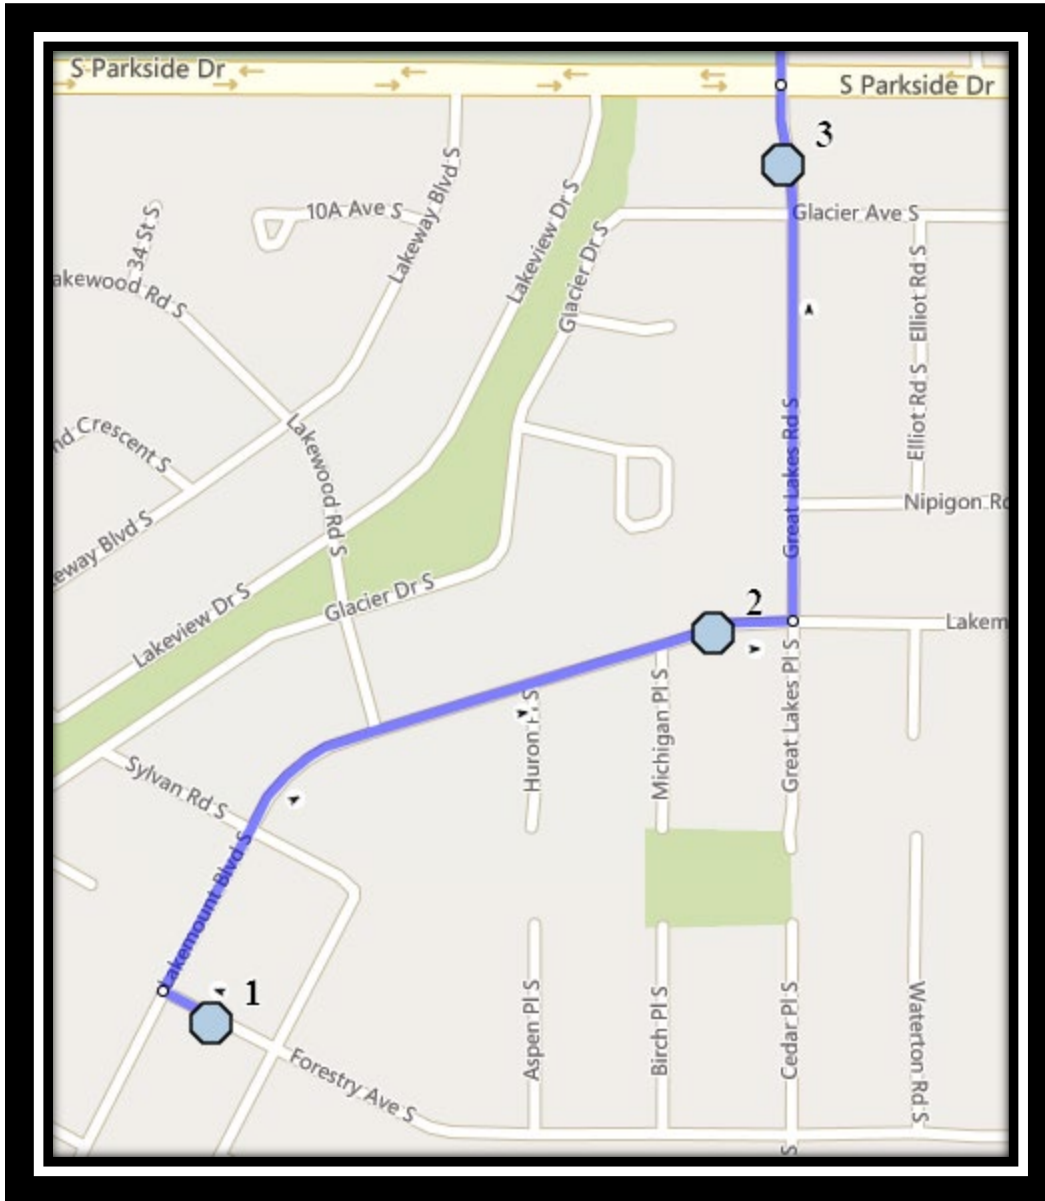

Davidson/Bawden S1

REVISED: August 15, 2022

EFFECTIVE: September 6, 2022

PM Route Same Direction as AM

Ecole Agnes Davidson – 2103 20 Street South – (403) 328-5153

Fleetwood Bawden – 1222 9 Ave. South – (403) 327-5818

Davidson/Bawden S1

REVISED: August 15, 2022

EFFECTIVE: September 6, 2022

Ecole Agnes Davidson – 2103 20 Street South – (403) 328-5153

Fleetwood Bawden – 1222 9 Ave. South – (403) 327-5818

Please arrive 10 minutes before scheduled pick up and drop off times. Times shown may vary due to weather & traffic conditions.

#5 - 4:03 PM - Great Lakes Road South Southbound - north of Glacier Dr S at corner

#6 - 4:05 PM - 34 Street South Northbound - north of 6 Ave S across from alley

#7 - 4:07 PM - 6 Ave South Westbound - west of Corvette at driveway

#5 - 1:03 PM - Great Lakes Road South Southbound - north of Glacier Dr S at corner

#6 - 1:05 PM - 34 Street South Northbound - north of 6 Ave S across from alley

#7 - 1:07 PM - 6 Ave South Westbound - west of Corvette at driveway