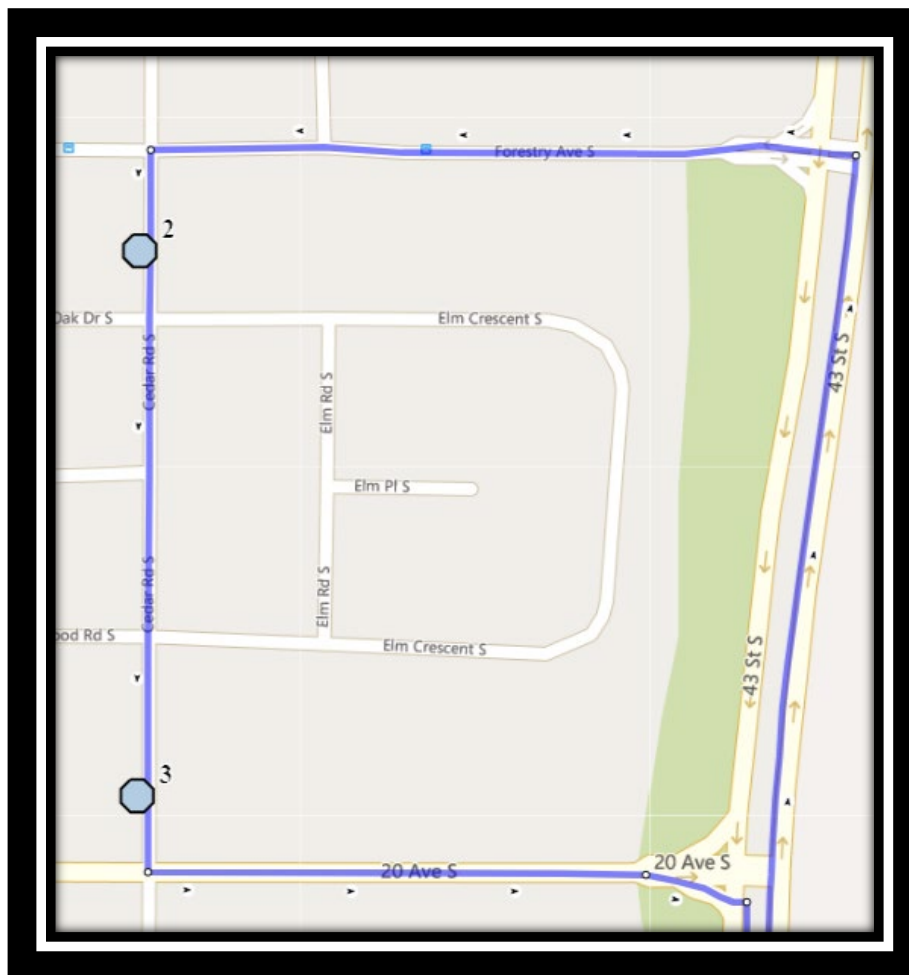

# Davidson/Bawden S2

REVISED: August 15, 2022

EFFECTIVE: September 6, 2022

**AM Route – PM see below**

**Ecole Agnes Davidson – 2103 20 Street South – (403) 328-5153**

**Fleetwood Bawden – 1222 9 Ave. South – (403) 327-5818**

Please arrive 10 minutes before scheduled pick up and drop off times. Times shown may vary due to weather & traffic conditions.

Bus routes and maps are subject to change. For the most up-to-date version, visit [www.southland.ca/lethbridge](http://www.southland.ca/lethbridge).

# Davidson/Bawden S2

REVISED: August 15, 2022

EFFECTIVE: September 6, 2022

**Ecole Agnes Davidson – 2103 20 Street South – (403) 328-5153**

**Fleetwood Bawden – 1222 9 Ave. South – (403) 327-5818**

Please arrive 10 minutes before scheduled pick up and drop off times. Times shown may vary due to weather & traffic conditions.

### Monday – Thursday

- #2 - 3:52 PM - Ecole Agnes Davidson
- #3 - 4:00 PM - Cedar Road South Southbound - south of Forestry Ave at alley
- #4 - 4:02 PM - Cedar Road South Southbound - north of 20 Ave S south of alley
- #5 - 4:05 PM - Fairmont Blvd South Eastbound - west of Fairmont Link at the corner
- #6 - 4:07 PM - Fairmont Blvd South Southbound - south of Fairmont Cove south end of fence
- #7 - 4:09 PM - Fairmont Blvd South Westbound - west of Fairmont Rd at walkway entrance
- #8 - 4:13 PM - Couleesprings Road South Northbound - North of Couleesprings Cres at mailboxes
- #9 - 4:15 PM - Couleecreek Court South Northbound - south of Southgate Blvd power boxes
- #10 - 4:22 PM - 24 Ave South Westbound - driveway west of Evergreen Golf