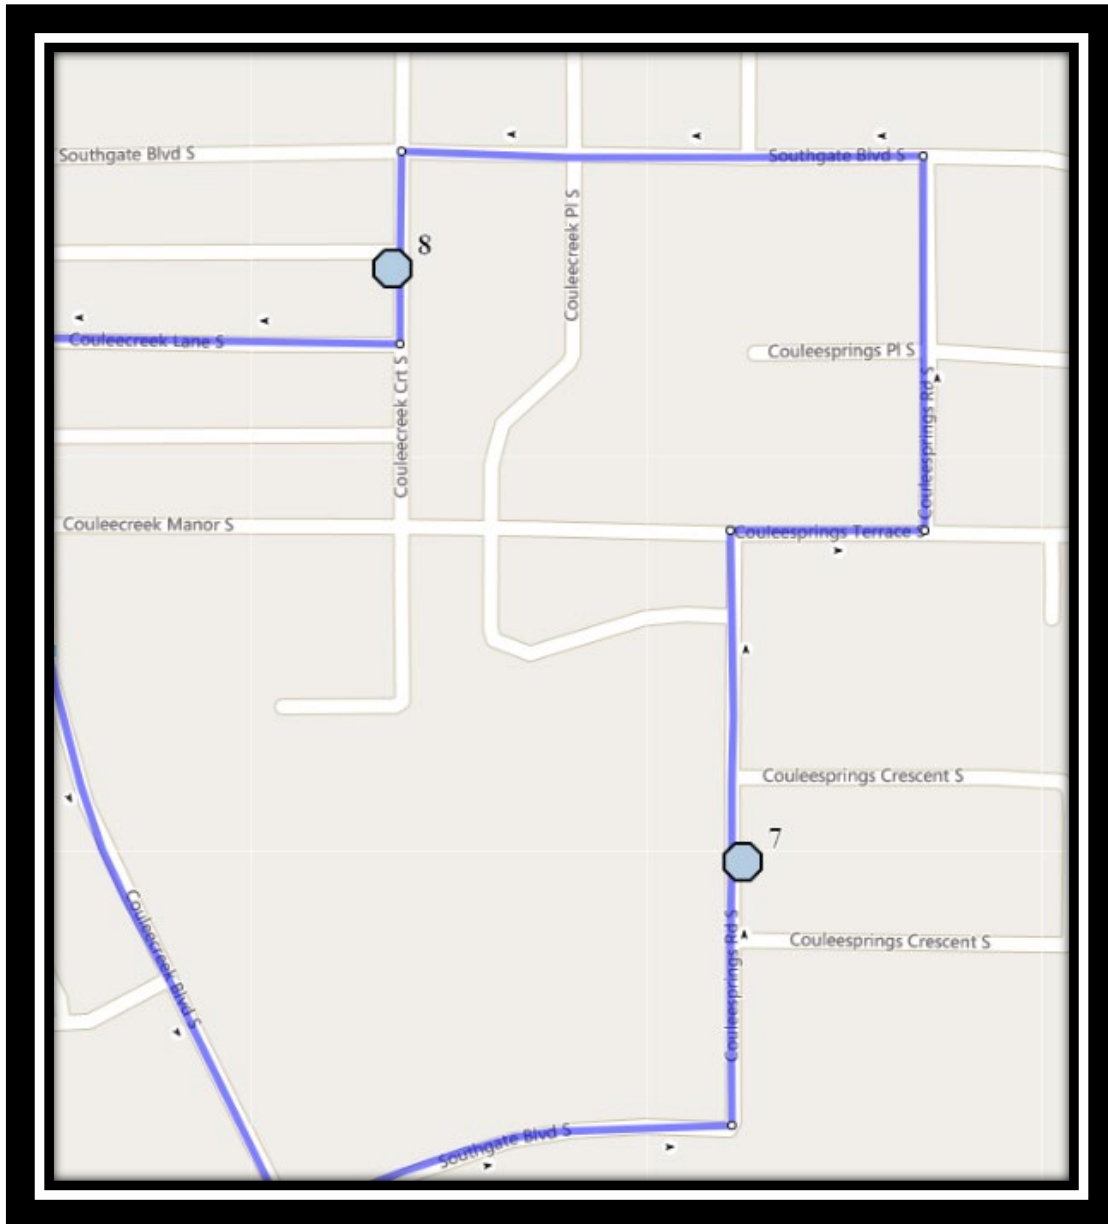

Davidson/Bawden S2

REVISED: August 15, 2022

EFFECTIVE: September 6, 2022

Ecole Agnes Davidson – 2103 20 Street South – (403) 328-5153

Fleetwood Bawden – 1222 9 Ave. South – (403) 327-5818

Please arrive 10 minutes before scheduled pick up and drop off times. Times shown may vary due to weather & traffic conditions.
Bus routes and maps are subject to change. For the most up-to-date version, visit www.southland.ca/lethbridge.