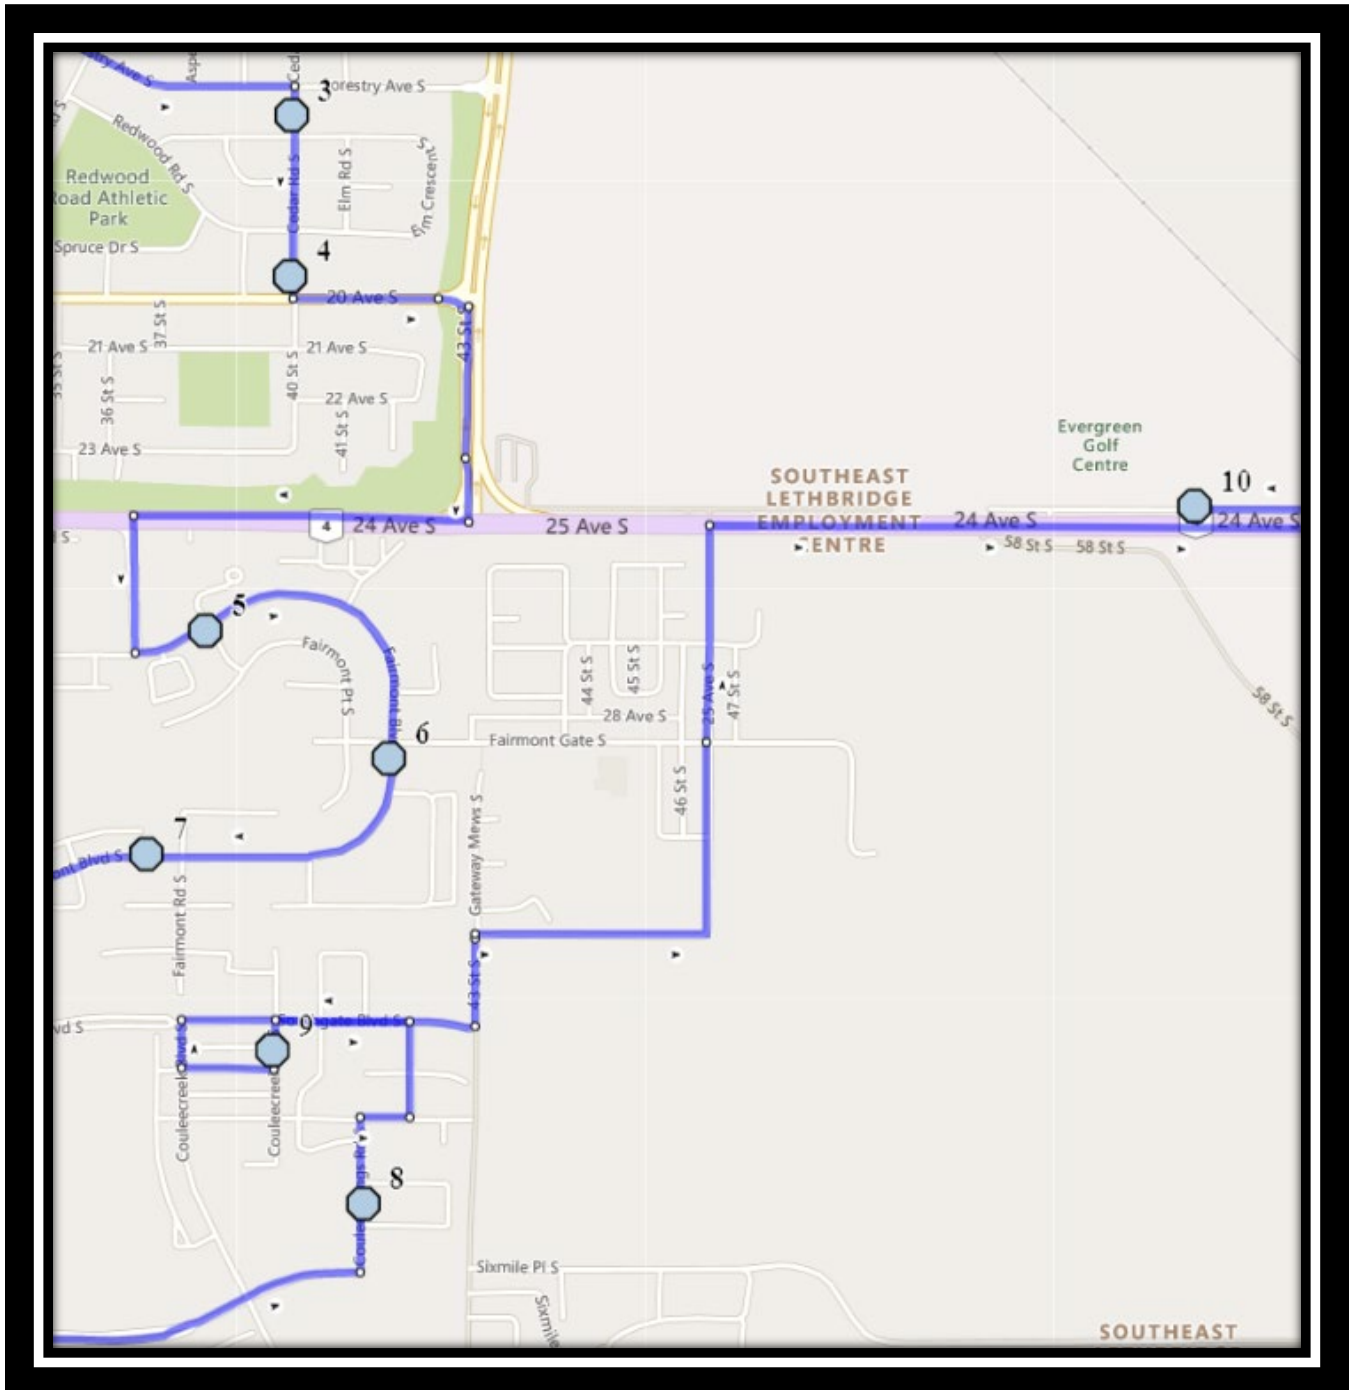

Davidson/Bawden S2

REVISED: August 15, 2022

EFFECTIVE: September 6, 2022

PM Route

Ecole Agnes Davidson – 2103 20 Street South – (403) 328-5153

Fleetwood Bawden – 1222 9 Ave. South – (403) 327-5818

Please arrive 10 minutes before scheduled pick up and drop off times. Times shown may vary due to weather & traffic conditions. Bus routes and maps are subject to change. For the most up-to-date version, visit www.southland.ca/lethbridge.