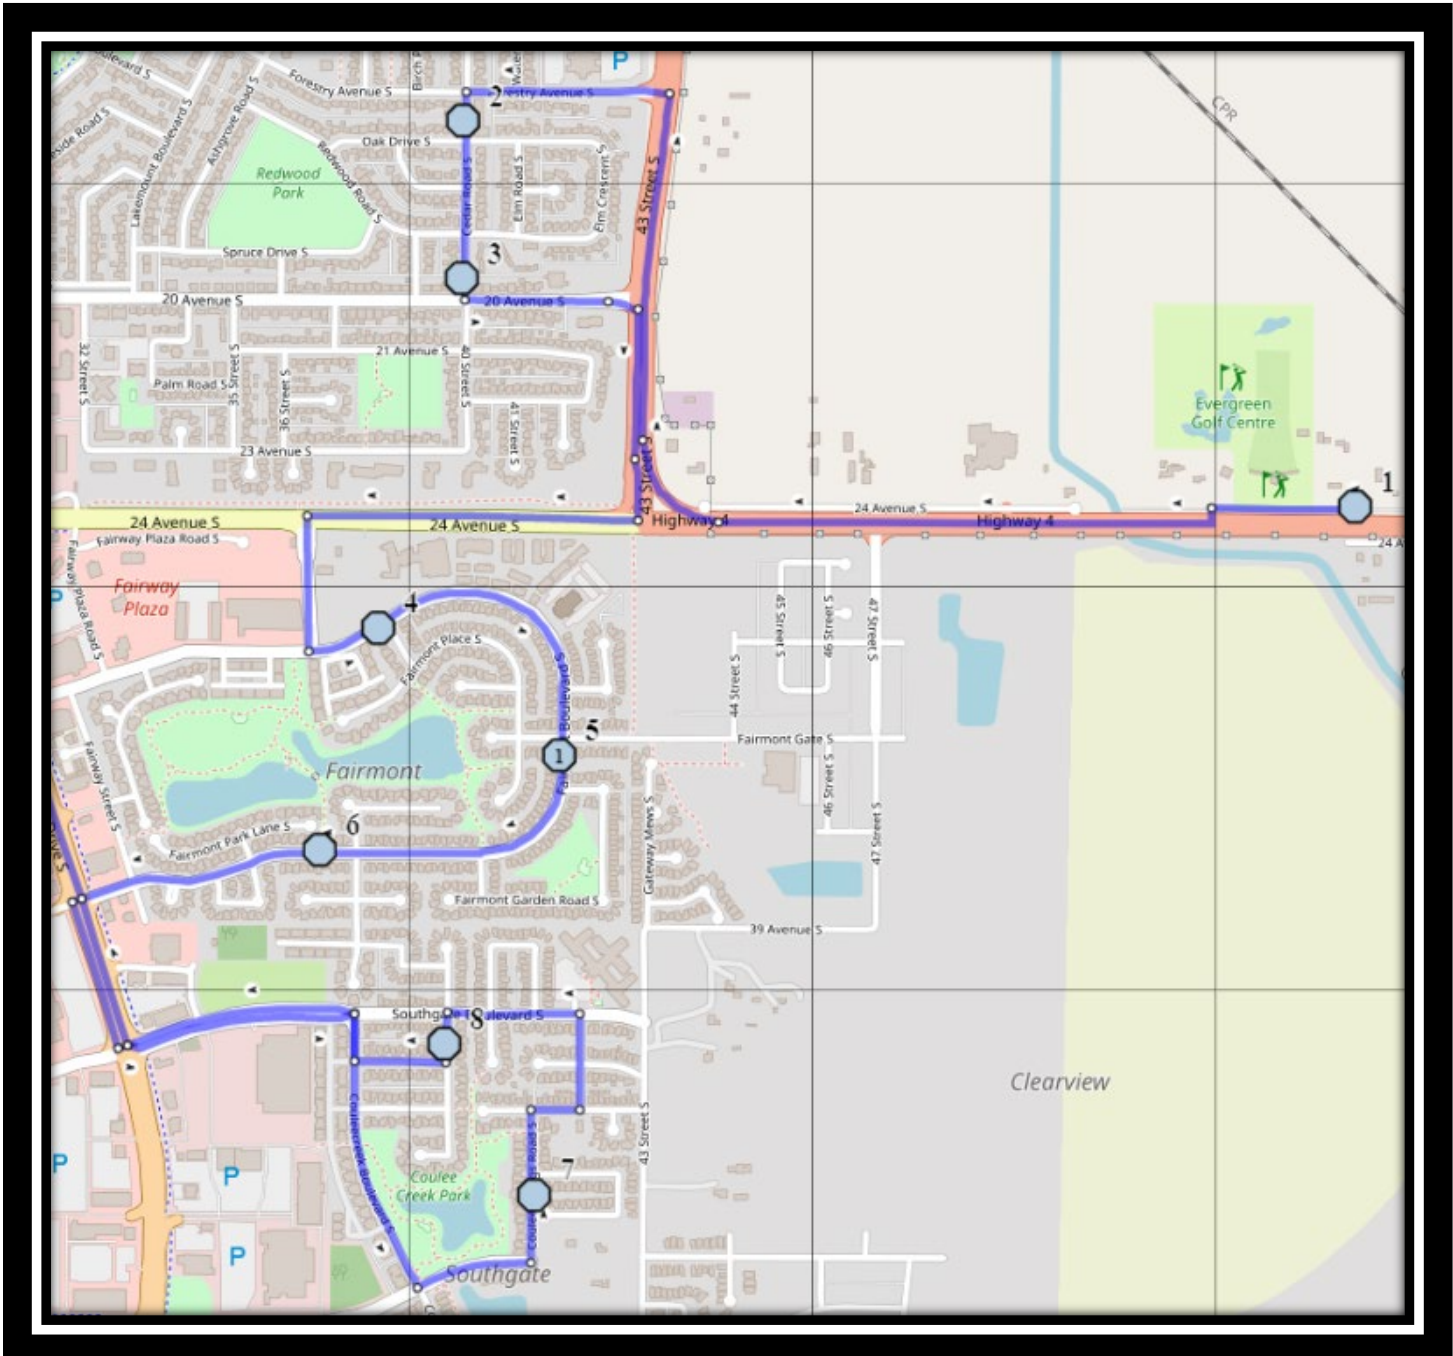

# Davidson/Bawden S2

REVISED: August 15, 2022

EFFECTIVE: September 6, 2022

**AM Route – PM see below**

**Ecole Agnes Davidson – 2103 20 Street South – (403) 328-5153**

**Fleetwood Bawden – 1222 9 Ave. South – (403) 327-5818**

### Monday – Friday

- #1 - 7:55 AM - 24 Ave South Westbound - driveway west of Evergreen Golf
- #2 - 7:59 AM - Cedar Road South Southbound - south of Forestry Ave at alley
- #3 - 8:01 AM - Cedar Road South Southbound - north of 20 Ave S south of alley
- #4 - 8:04 AM - Fairmont Blvd South Eastbound - west of Fairmont Link at the corner
- #5 - 8:06 AM - Fairmont Blvd South Southbound - south of Fairmont Cove south end of fence
- #6 - 8:07 AM - Fairmont Blvd South Westbound - west of Fairmont Rd at walkway entrance
- #7 - 8:12 AM - Couleesprings Road South Northbound - North of Couleesprings Cres at mailboxes
- #8 - 8:16 AM - Couleecreek Court South Northbound - south of Southgate Blvd power boxes
- #9 - 8:25 AM - Fleetwood-Bawden
- #10 - 8:35 AM - Ecole Agnes Davidson

### Monday – Thursday

- #2 - 3:52 PM - Ecole Agnes Davidson
- #3 - 4:00 PM - Cedar Road South Southbound - south of Forestry Ave at alley
- #4 - 4:02 PM - Cedar Road South Southbound - north of 20 Ave S south of alley
- #5 - 4:05 PM - Fairmont Blvd South Eastbound - west of Fairmont Link at the corner
- #6 - 4:07 PM - Fairmont Blvd South Southbound - south of Fairmont Cove south end of fence
- #7 - 4:09 PM - Fairmont Blvd South Westbound - west of Fairmont Rd at walkway entrance
- #8 - 4:13 PM - Couleesprings Road South Northbound - North of Couleesprings Cres at mailboxes
- #9 - 4:15 PM - Couleecreek Court South Northbound - south of Southgate Blvd power boxes
- #10 - 4:22 PM - 24 Ave South Westbound - driveway west of Evergreen Golf