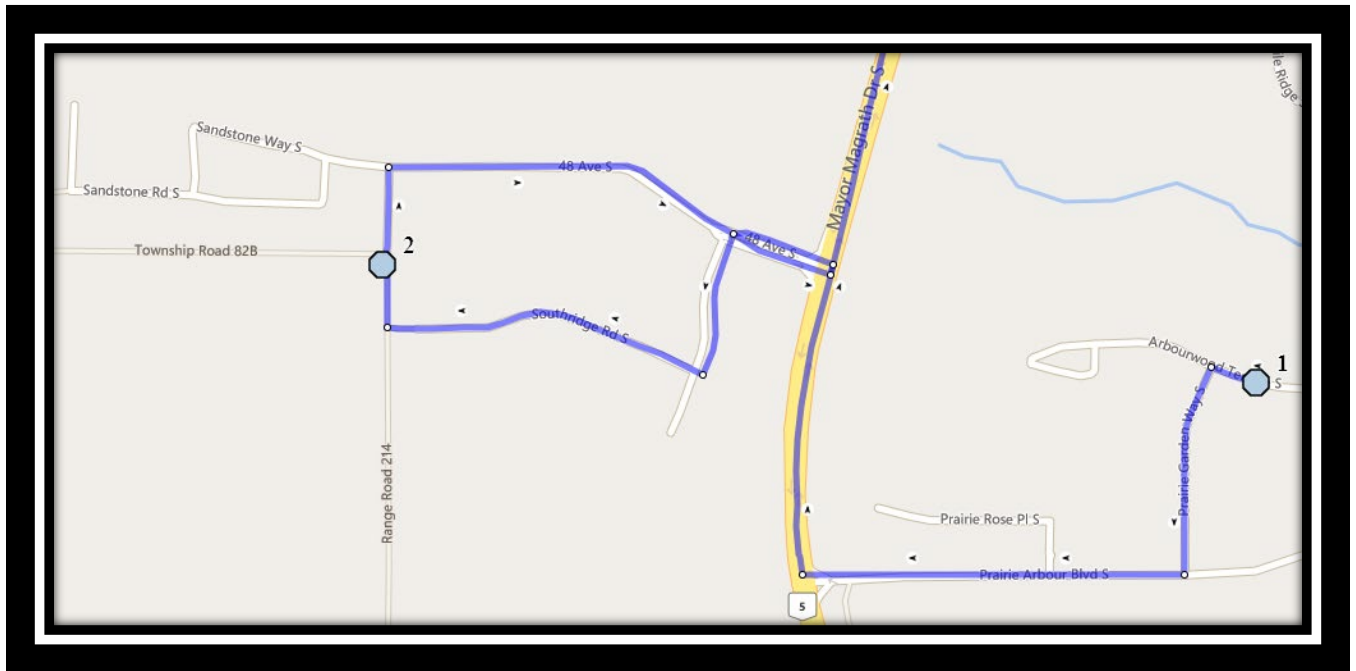

Davidson/Bawden S3

REVISED: August 15, 2022

EFFECTIVE: September 6, 2022

Ecole Agnes Davidson – 2103 20 Street South – (403) 328-5153

Fleetwood Bawden – 1222 9 Ave. South – (403) 327-5818

Please arrive 10 minutes before scheduled pick up and drop off times. Times shown may vary due to weather & traffic conditions.

Bus routes and maps are subject to change. For the most up-to-date version, visit www.southland.ca/lethbridge.