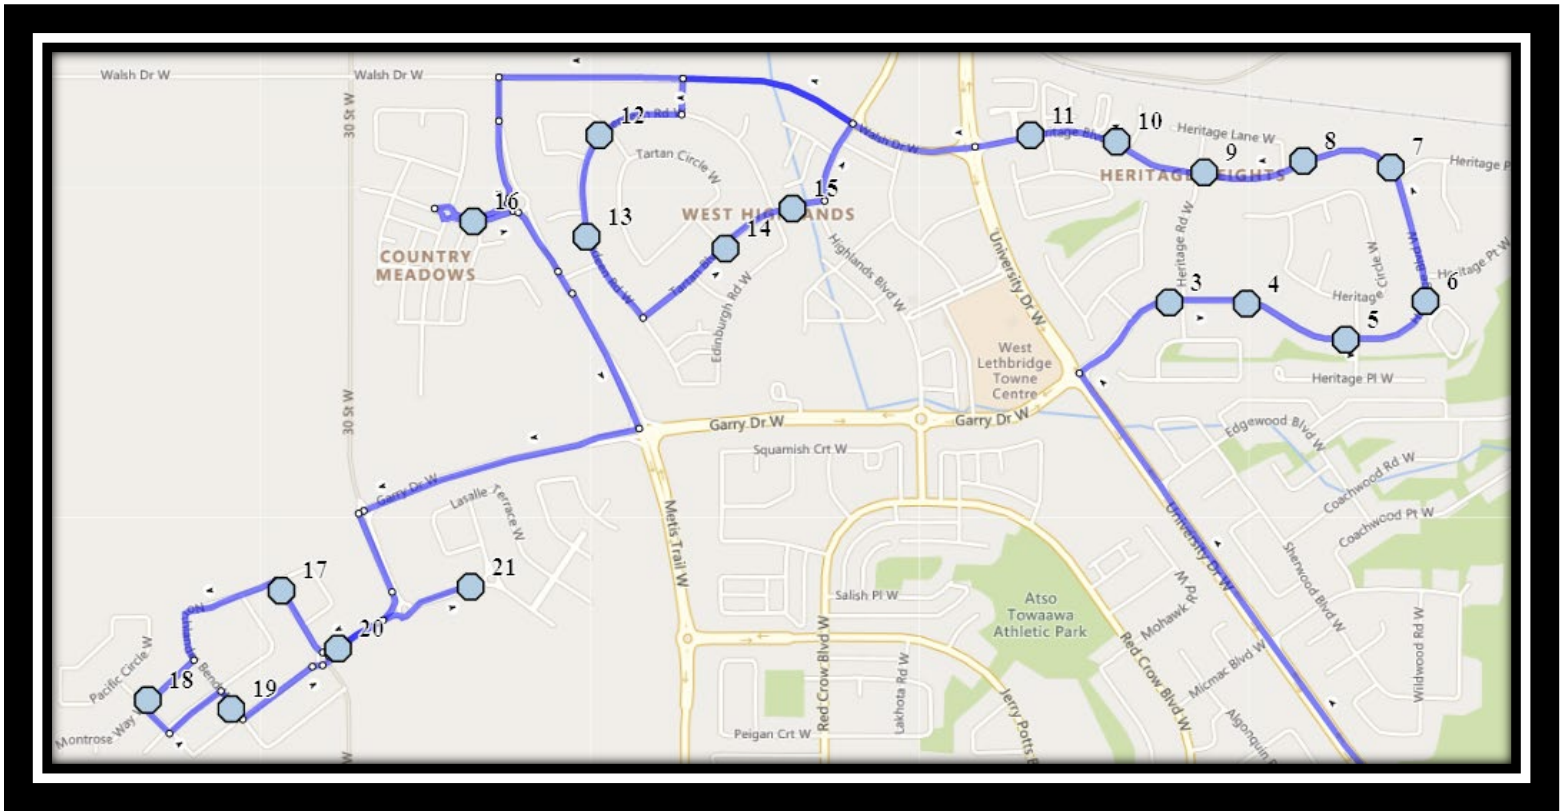

Davidson/Bawden W1

REVISED: August 15, 2022

EFFECTIVE: September 6, 2022

Ecole Agnes Davidson – 2103 20 Street South – (403) 328-5153

Fleetwood Bawden – 1222 9 Ave. South – (403) 327-5818

Please arrive 10 minutes before scheduled pick up and drop off times. Times shown may vary due to weather & traffic conditions.
Bus routes and maps are subject to change. For the most up-to-date version, visit www.southland.ca/lethbridge.

Davidson/Bawden W1

REVISED: August 15, 2022

EFFECTIVE: September 6, 2022

AM Route

Ecole Agnes Davidson – 2103 20 Street South – (403) 328-5153

Fleetwood Bawden – 1222 9 Ave. South – (403) 327-5818

Please arrive 10 minutes before scheduled pick up and drop off times. Times shown may vary due to weather & traffic conditions. Bus routes and maps are subject to change. For the most up-to-date version, visit www.southland.ca/lethbridge.

Davidson/Bawden W1

REVISED: August 15, 2022

EFFECTIVE: September 6, 2022

PM Route – Ordered differently
AM Stops 11 – 19 then to 10 -15, followed by 6, finishing with 1 - 5

Ecole Agnes Davidson – 2103 20 Street South – (403) 328-5153