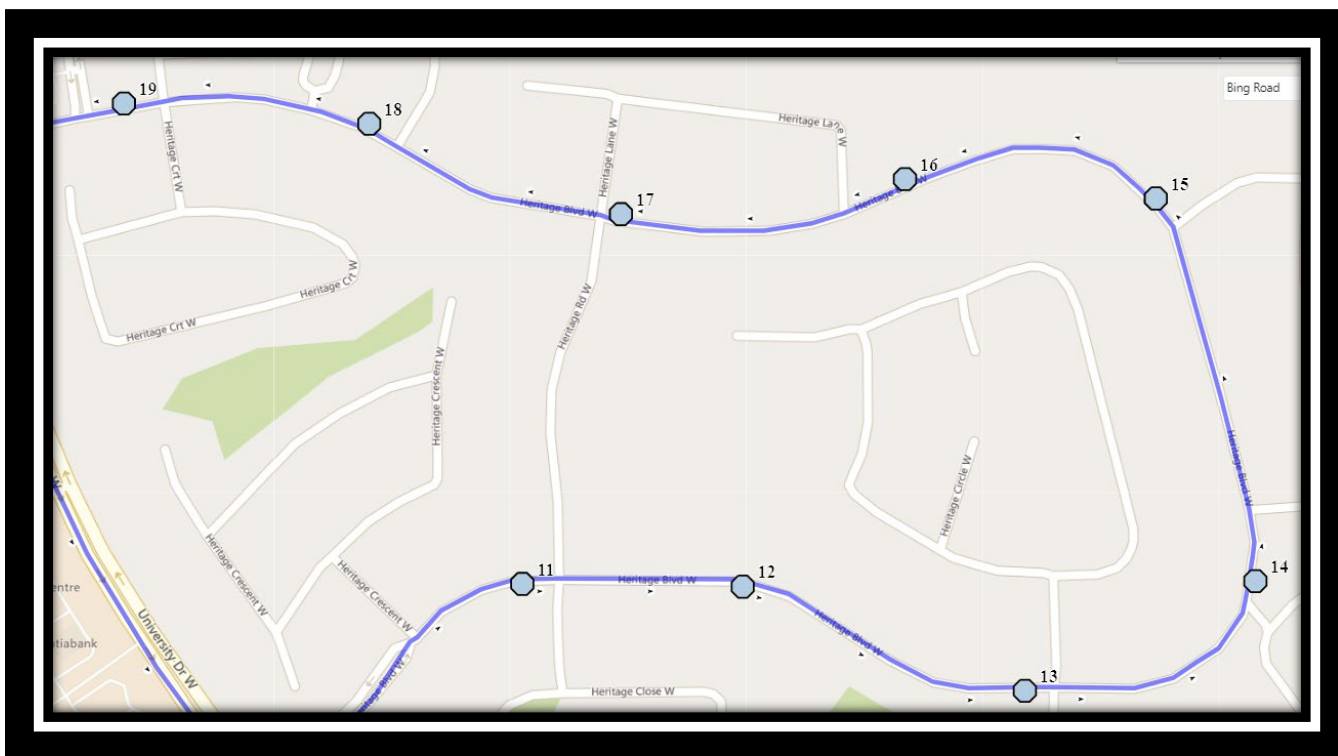

Davidson/Bawden W1

REVISED: August 15, 2022

EFFECTIVE: September 6, 2022

Ecole Agnes Davidson – 2103 20 Street South – (403) 328-5153

Fleetwood Bawden – 1222 9 Ave. South – (403) 327-5818

Please arrive 10 minutes before scheduled pick up and drop off times. Times shown may vary due to weather & traffic conditions.
Bus routes and maps are subject to change. For the most up-to-date version, visit www.southland.ca/lethbridge.

Davidson/Bawden W1

REVISED: August 15, 2022

EFFECTIVE: September 6, 2022

AM Route

Ecole Agnes Davidson – 2103 20 Street South – (403) 328-5153

Fleetwood Bawden – 1222 9 Ave. South – (403) 327-5818

Please arrive 10 minutes before scheduled pick up and drop off times. Times shown may vary due to weather & traffic conditions. Bus routes and maps are subject to change. For the most up-to-date version, visit www.southland.ca/lethbridge.

Davidson/Bawden W1

REVISED: August 15, 2022

EFFECTIVE: September 6, 2022

PM Route – Ordered differently
AM Stops 11 – 19 then to 10 -15, followed by 6, finishing with 1 - 5

Ecole Agnes Davidson – 2103 20 Street South – (403) 328-5153

Fleetwood Bawden – 1222 9 Ave. South – (403) 327-5818

Please arrive 10 minutes before scheduled pick up and drop off times. Times shown may vary due to weather & traffic conditions.
Bus routes and maps are subject to change. For the most up-to-date version, visit www.southland.ca/lethbridge.