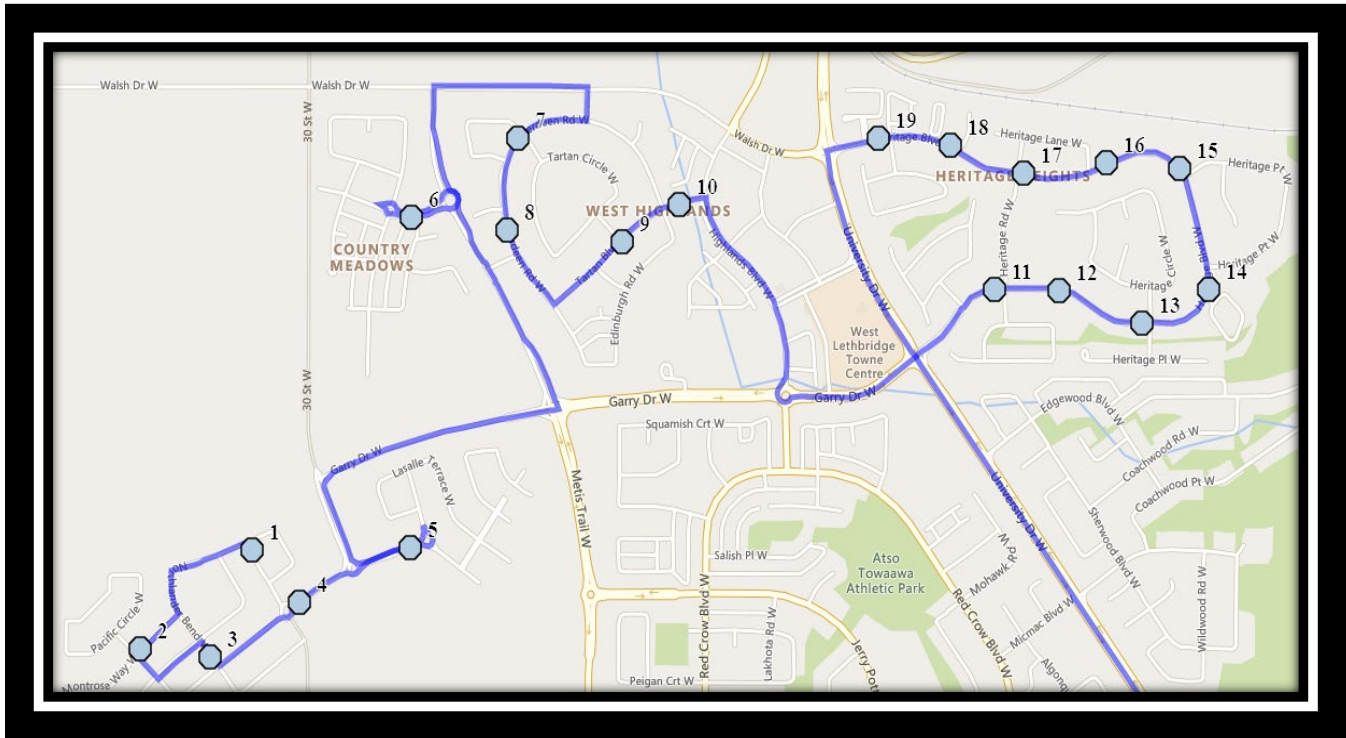

Davidson/Bawden W1

REVISED: August 15, 2022

EFFECTIVE: September 6, 2022

Ecole Agnes Davidson – 2103 20 Street South – (403) 328-5153

Fleetwood Bawden – 1222 9 Ave. South – (403) 327-5818

Please arrive 10 minutes before scheduled pick up and drop off times. Times shown may vary due to weather & traffic conditions.
Bus routes and maps are subject to change. For the most up-to-date version, visit www.southland.ca/lethbridge.

Davidson/Bawden W1

REVISED: August 15, 2022

EFFECTIVE: September 6, 2022

AM Route

Ecole Agnes Davidson – 2103 20 Street South – (403) 328-5153

Fleetwood Bawden – 1222 9 Ave. South – (403) 327-5818

Please arrive 10 minutes before scheduled pick up and drop off times. Times shown may vary due to weather & traffic conditions. Bus routes and maps are subject to change. For the most up-to-date version, visit www.southland.ca/lethbridge.

Davidson/Bawden W1

REVISED: August 15, 2022

EFFECTIVE: September 6, 2022

PM Route – Ordered differently
AM Stops 11 – 19 then to 10 -15, followed by 6, finishing with 1 - 5

Ecole Agnes Davidson – 2103 20 Street South – (403) 328-5153