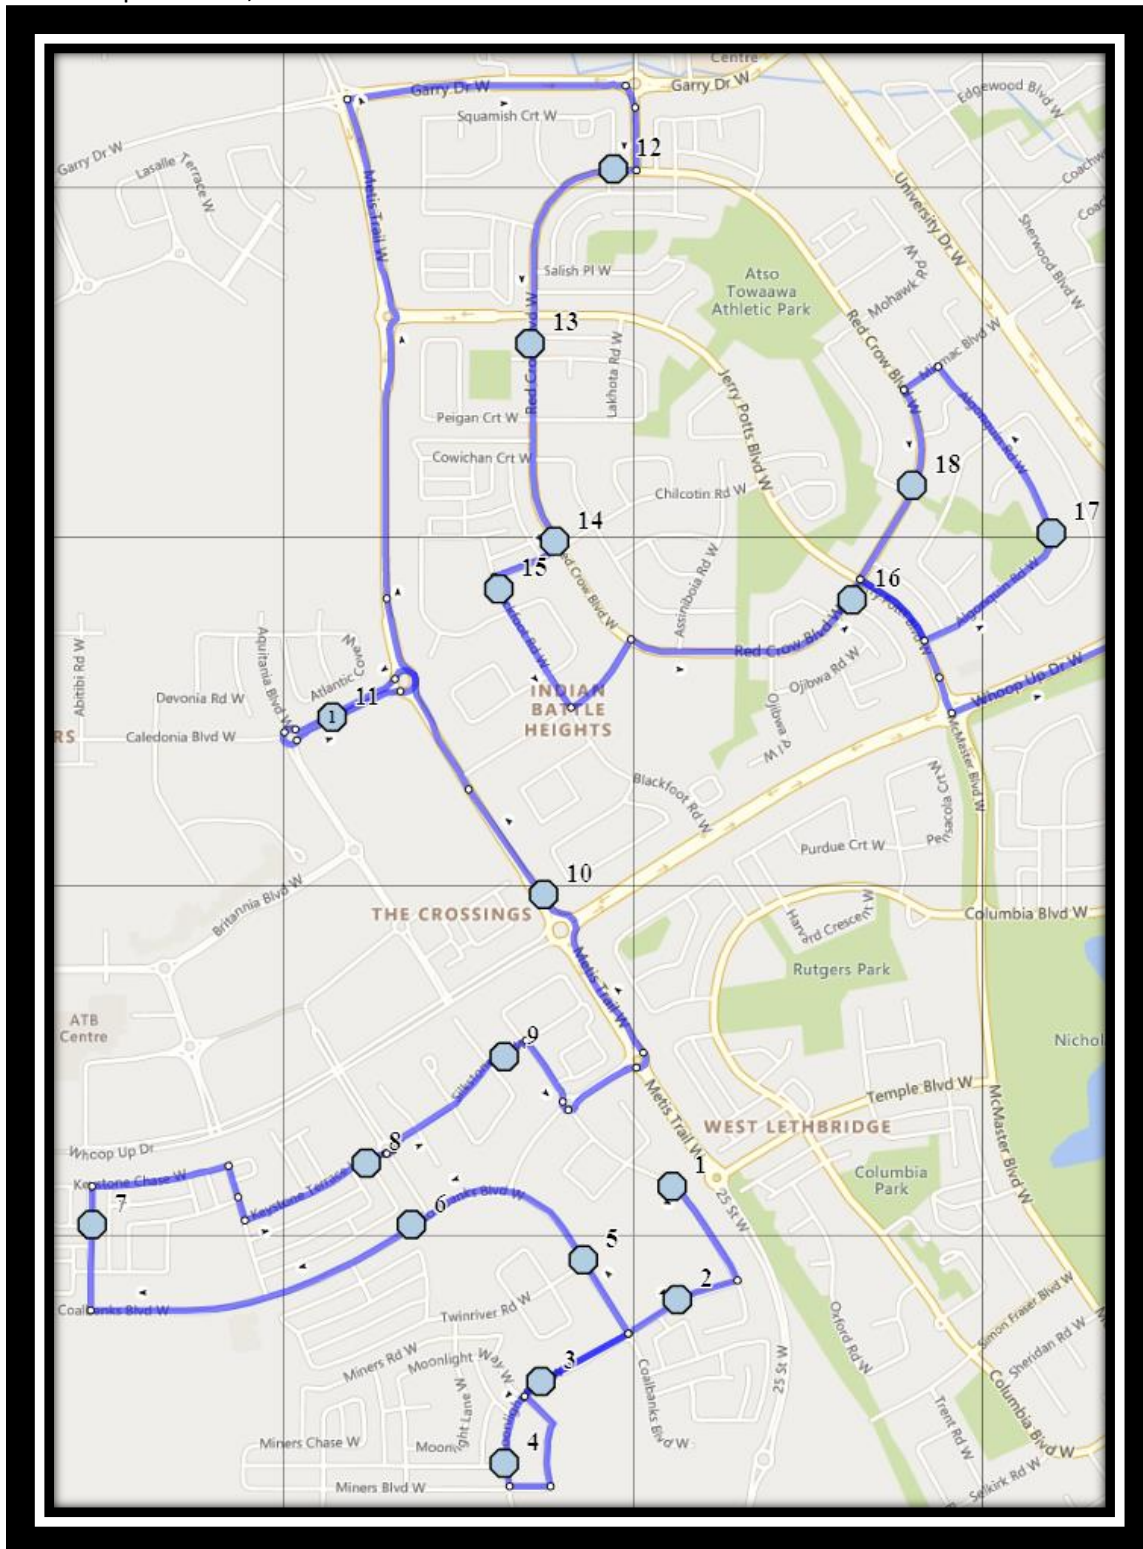

# Davidson/Bawden W2

REVISED: August 15, 2022

EFFECTIVE: September 6, 2022

**PM Route same direction as AM**

**Ecole Agnes Davidson – 2103 20 Street South – (403) 328-5153**

**Fleetwood Bawden – 1222 9 Ave. South – (403) 327-5818**

Please arrive 10 minutes before scheduled pick up and drop off times. Times shown may vary due to weather & traffic conditions. Bus routes and maps are subject to change. For the most up-to-date version, visit [www.southland.ca/lethbridge](http://www.southland.ca/lethbridge).

# Davidson/Bawden W2

REVISED: August 15, 2022

EFFECTIVE: September 6, 2022

**Ecole Agnes Davidson – 2103 20 Street South – (403) 328-5153**

**Fleetwood Bawden – 1222 9 Ave. South – (403) 327-5818**

Please arrive 10 minutes before scheduled pick up and drop off times. Times shown may vary due to weather & traffic conditions.

#4 - 7:47 AM - Moonlight Blvd West Southbound - north of Miners at alley

#5 - 7:51 AM - Coalbanks Blvd West Northbound - at Twin River intersection park entrance

#6 - 7:53 AM - Coalbanks Blvd West Westbound - west of Coalbanks Gate at mailbox