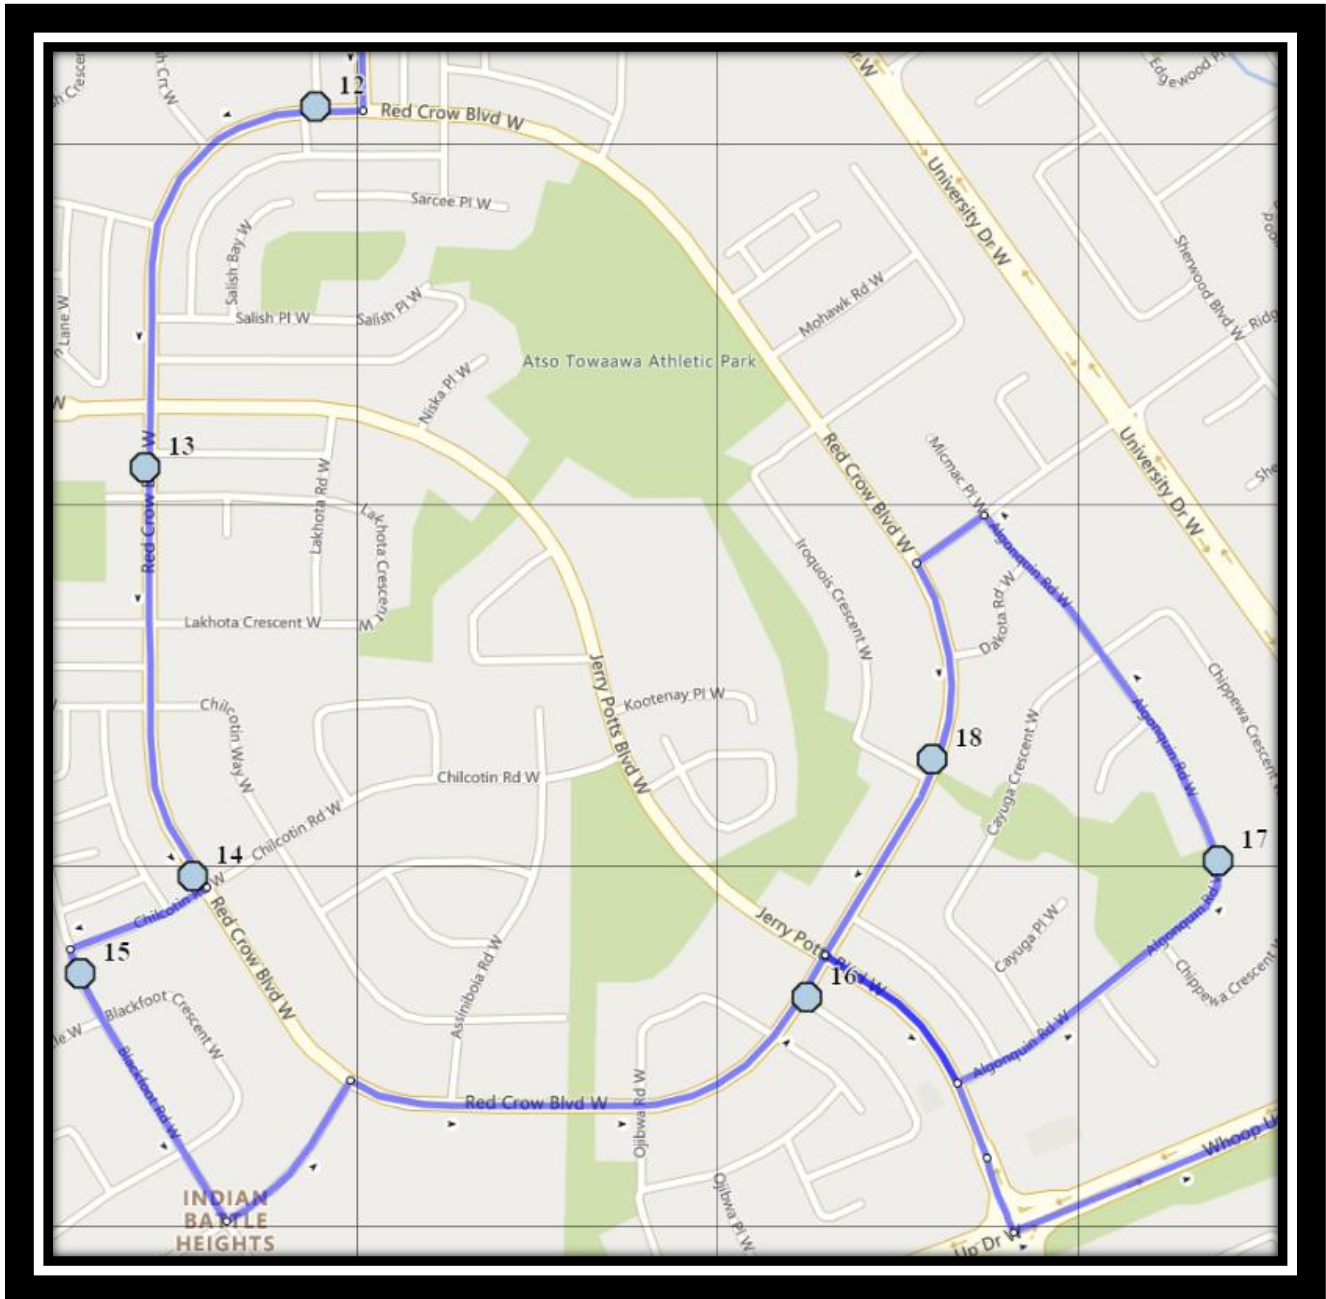

# Davidson/Bawden W2

REVISED: August 15, 2022

EFFECTIVE: September 6, 2022

**PM Route same direction as AM**

**Ecole Agnes Davidson – 2103 20 Street South – (403) 328-5153**

**Fleetwood Bawden – 1222 9 Ave. South – (403) 327-5818**

# Davidson/Bawden W2

REVISED: August 15, 2022

EFFECTIVE: September 6, 2022

**Ecole Agnes Davidson – 2103 20 Street South – (403) 328-5153**

**Fleetwood Bawden – 1222 9 Ave. South – (403) 327-5818**

Please arrive 10 minutes before scheduled pick up and drop off times. Times shown may vary due to weather & traffic conditions.

Bus routes and maps are subject to change. For the most up-to-date version, visit [www.southland.ca/lethbridge](http://www.southland.ca/lethbridge).