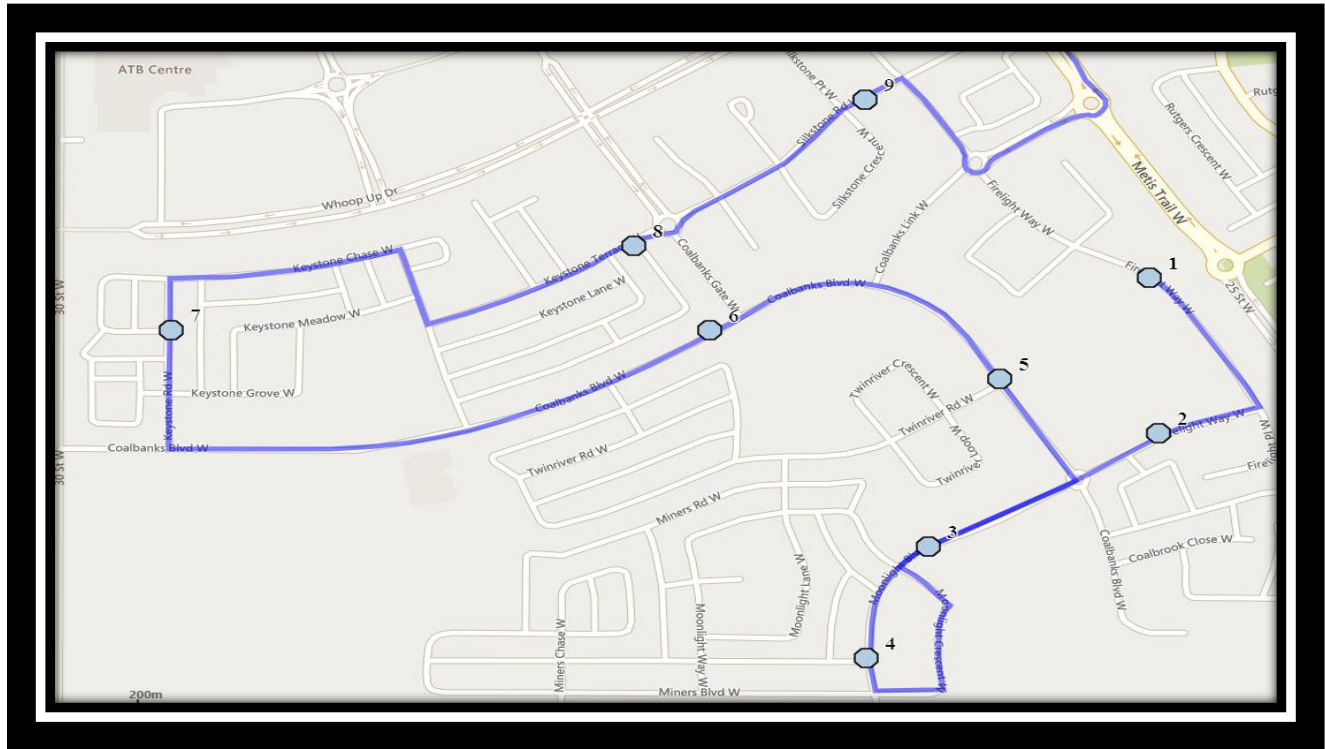

# Davidson/Bawden W2

REVISED: August 15, 2022

EFFECTIVE: September 6, 2022

**PM Route same direction as AM**

**Ecole Agnes Davidson – 2103 20 Street South – (403) 328-5153**

**Fleetwood Bawden – 1222 9 Ave. South – (403) 327-5818**

Please arrive 10 minutes before scheduled pick up and drop off times. Times shown may vary due to weather & traffic conditions. Bus routes and maps are subject to change. For the most up-to-date version, visit [www.southland.ca/lethbridge](http://www.southland.ca/lethbridge).

# Davidson/Bawden W2

REVISED: August 15, 2022

EFFECTIVE: September 6, 2022

**Ecole Agnes Davidson – 2103 20 Street South – (403) 328-5153**

**Fleetwood Bawden – 1222 9 Ave. South – (403) 327-5818**

Please arrive 10 minutes before scheduled pick up and drop off times. Times shown may vary due to weather & traffic conditions.