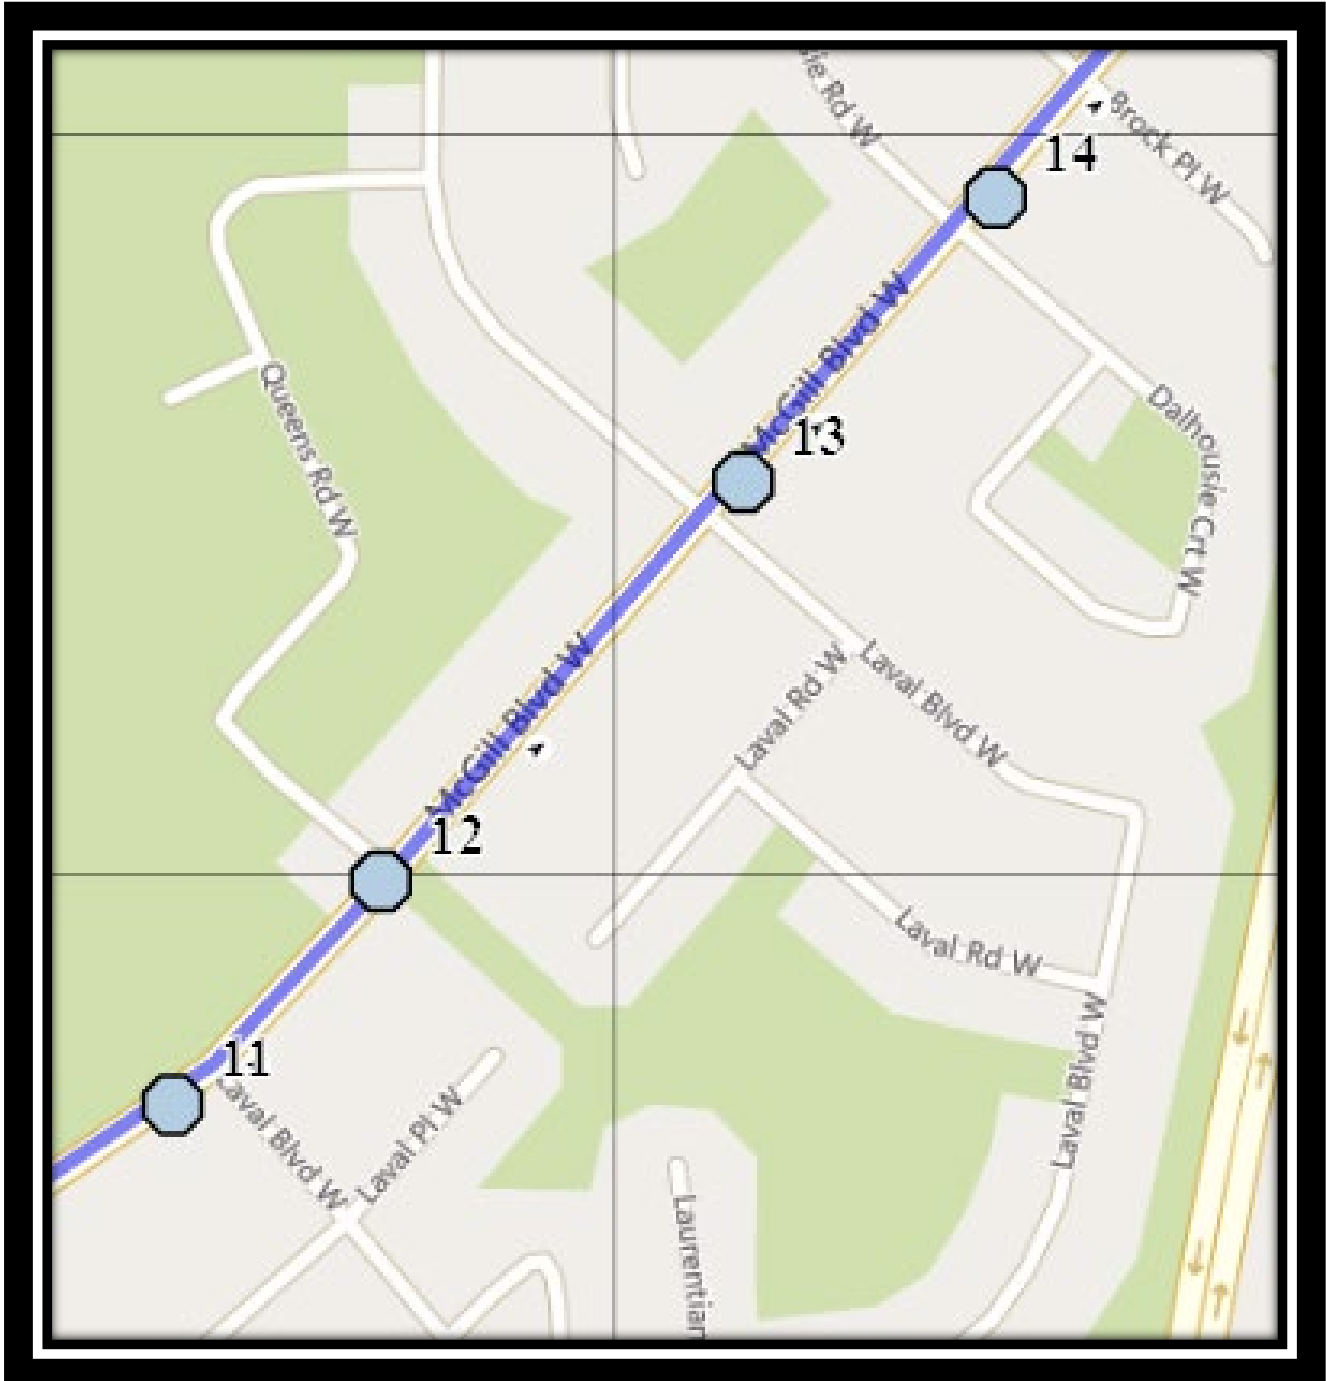

# Davidson/Bawden W3

REVISED: August 15, 2022

EFFECTIVE: September 6, 2022

**PM Route Same Direction as AM**

**Ecole Agnes Davidson – 2103 20 Street South – (403) 328-5153**

**Fleetwood Bawden – 1222 9 Ave. South – (403) 327-5818**

# Davidson/Bawden W3

REVISED: August 15, 2022

EFFECTIVE: September 6, 2022

**Ecole Agnes Davidson – 2103 20 Street South – (403) 328-5153**

**Fleetwood Bawden – 1222 9 Ave. South – (403) 327-5818**

Please arrive 10 minutes before scheduled pick up and drop off times. Times shown may vary due to weather & traffic conditions.  
Bus routes and maps are subject to change. For the most up-to-date version, visit [www.southland.ca/lethbridge](http://www.southland.ca/lethbridge).

# Davidson/Bawden W3

REVISED: August 15, 2022

EFFECTIVE: September 6, 2022

**Ecole Agnes Davidson – 2103 20 Street South – (403) 328-5153**

**Fleetwood Bawden – 1222 9 Ave. South – (403) 327-5818**

Please arrive 10 minutes before scheduled pick up and drop off times. Times shown may vary due to weather & traffic conditions.