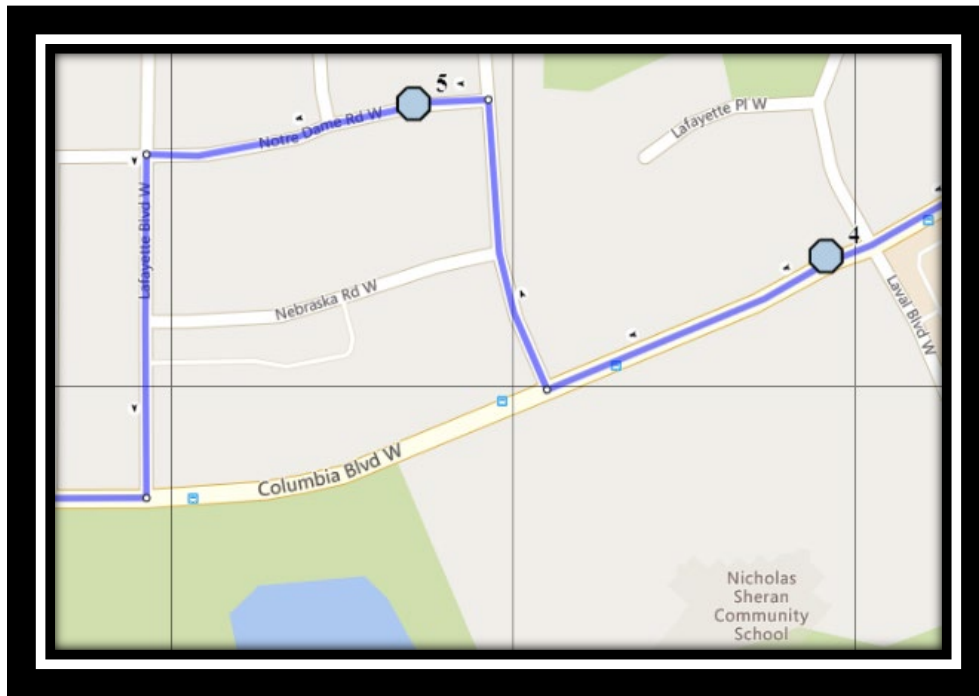

# Davidson/Bawden W3

REVISED: August 15, 2022

EFFECTIVE: September 6, 2022

**PM Route Same Direction as AM**

**Ecole Agnes Davidson – 2103 20 Street South – (403) 328-5153**

**Fleetwood Bawden – 1222 9 Ave. South – (403) 327-5818**

Please arrive 10 minutes before scheduled pick up and drop off times. Times shown may vary due to weather & traffic conditions. Bus routes and maps are subject to change. For the most up-to-date version, visit [www.southland.ca/lethbridge](http://www.southland.ca/lethbridge).

# Davidson/Bawden W3

REVISED: August 15, 2022

EFFECTIVE: September 6, 2022

**Ecole Agnes Davidson – 2103 20 Street South – (403) 328-5153**

**Fleetwood Bawden – 1222 9 Ave. South – (403) 327-5818**

Please arrive 10 minutes before scheduled pick up and drop off times. Times shown may vary due to weather & traffic conditions.  
Bus routes and maps are subject to change. For the most up-to-date version, visit [www.southland.ca/lethbridge](http://www.southland.ca/lethbridge).

# Davidson/Bawden W3

REVISED: August 15, 2022

EFFECTIVE: September 6, 2022

**Ecole Agnes Davidson – 2103 20 Street South – (403) 328-5153**

**Fleetwood Bawden – 1222 9 Ave. South – (403) 327-5818**

Please arrive 10 minutes before scheduled pick up and drop off times. Times shown may vary due to weather & traffic conditions.