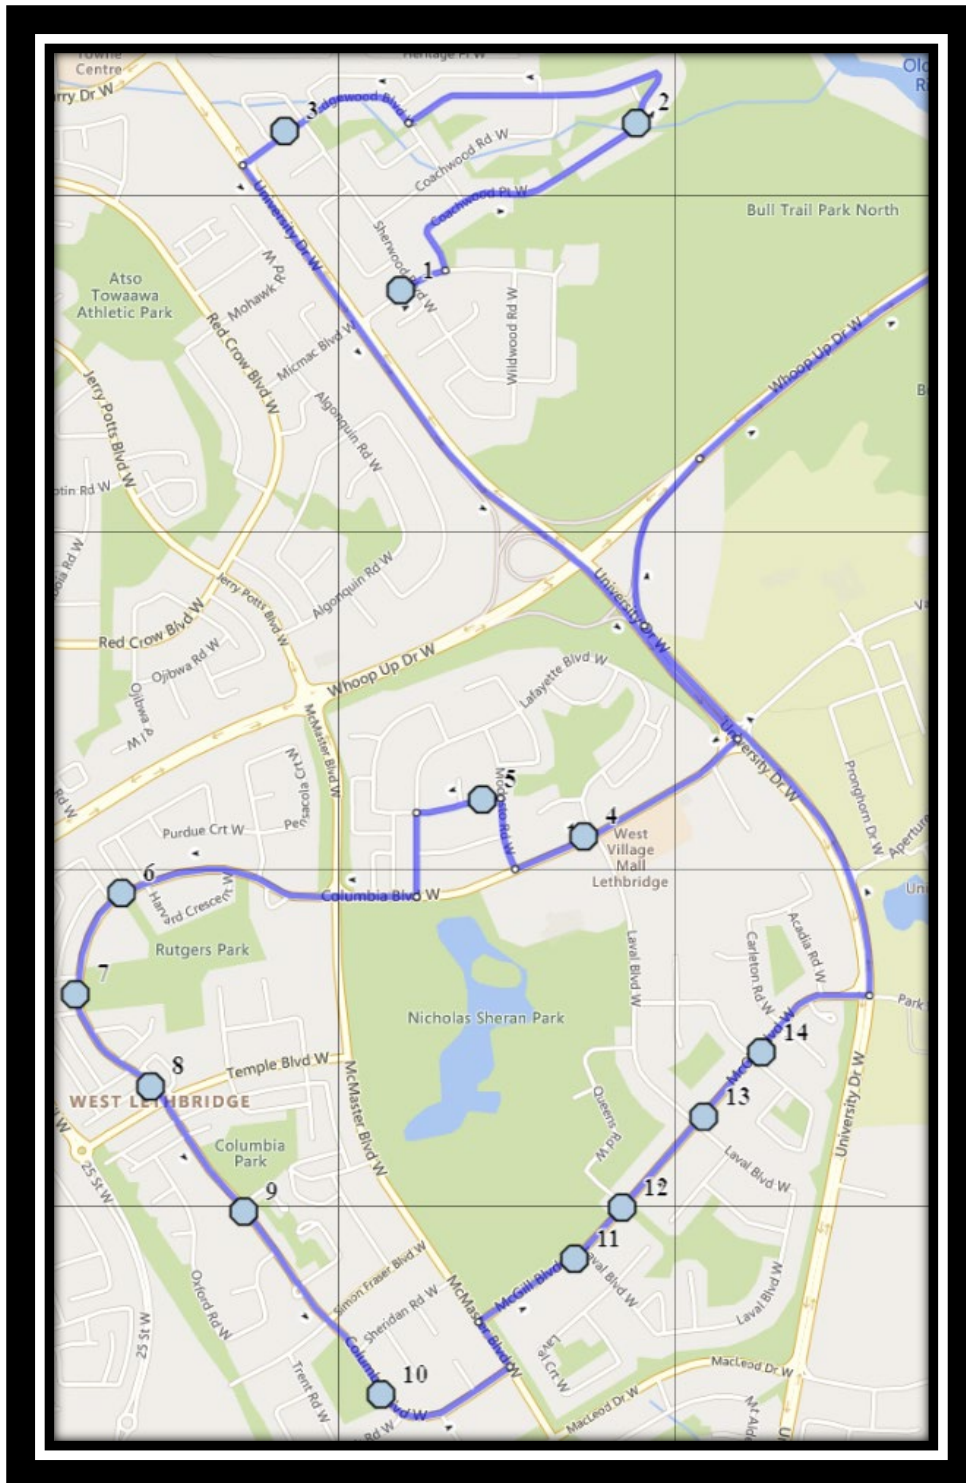

# Davidson/Bawden W3

REVISED: August 15, 2022

EFFECTIVE: September 6, 2022

**PM Route Same Direction as AM**

**Ecole Agnes Davidson – 2103 20 Street South – (403) 328-5153**

**Fleetwood Bawden – 1222 9 Ave. South – (403) 327-5818**

Please arrive 10 minutes before scheduled pick up and drop off times. Times shown may vary due to weather & traffic conditions. Bus routes and maps are subject to change. For the most up-to-date version, visit [www.southland.ca/lethbridge](http://www.southland.ca/lethbridge).

# Davidson/Bawden W3

REVISED: August 15, 2022

EFFECTIVE: September 6, 2022

**Ecole Agnes Davidson – 2103 20 Street South – (403) 328-5153**

**Fleetwood Bawden – 1222 9 Ave. South – (403) 327-5818**

Please arrive 10 minutes before scheduled pick up and drop off times. Times shown may vary due to weather & traffic conditions.  
Bus routes and maps are subject to change. For the most up-to-date version, visit [www.southland.ca/lethbridge](http://www.southland.ca/lethbridge).

# Davidson/Bawden W3

REVISED: August 15, 2022

EFFECTIVE: September 6, 2022

**Ecole Agnes Davidson – 2103 20 Street South – (403) 328-5153**

**Fleetwood Bawden – 1222 9 Ave. South – (403) 327-5818**

Please arrive 10 minutes before scheduled pick up and drop off times. Times shown may vary due to weather & traffic conditions.