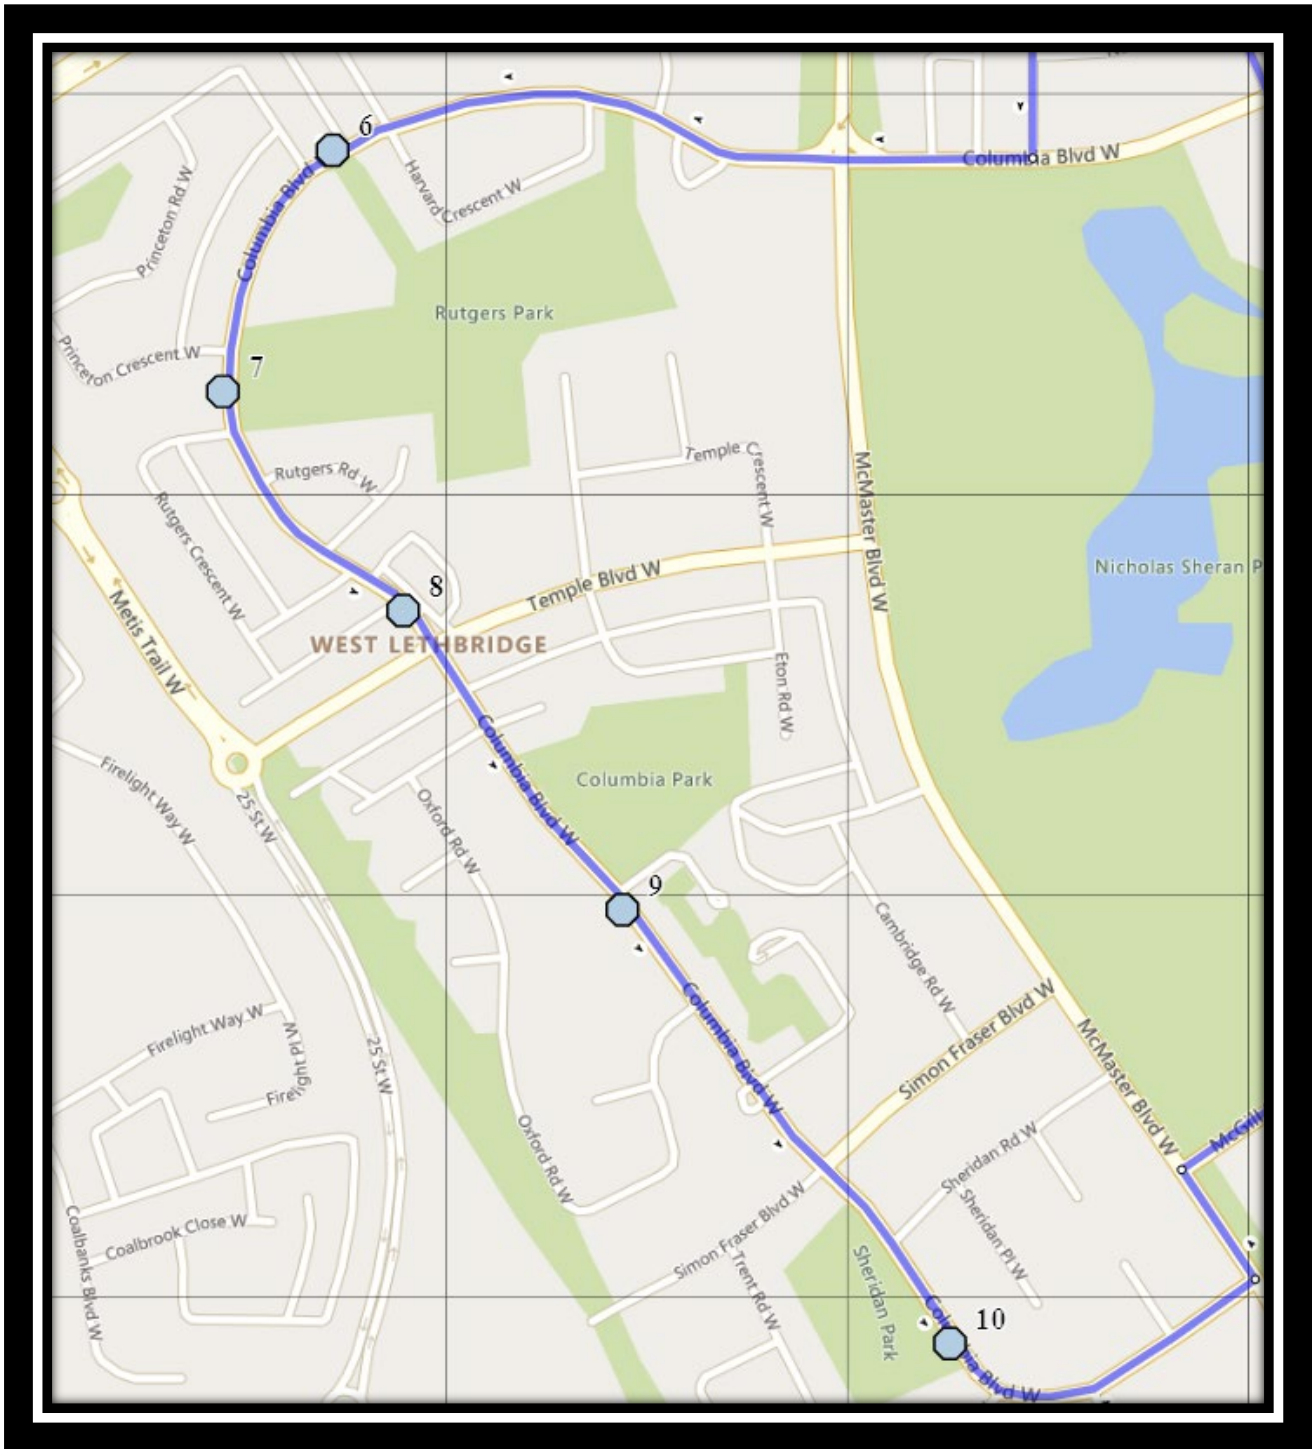

# Davidson/Bawden W3

REVISED: August 15, 2022

EFFECTIVE: September 6, 2022

**PM Route Same Direction as AM**

**Ecole Agnes Davidson – 2103 20 Street South – (403) 328-5153**

**Fleetwood Bawden – 1222 9 Ave. South – (403) 327-5818**

# Davidson/Bawden W3

REVISED: August 15, 2022

EFFECTIVE: September 6, 2022

**Ecole Agnes Davidson – 2103 20 Street South – (403) 328-5153**

**Fleetwood Bawden – 1222 9 Ave. South – (403) 327-5818**

Please arrive 10 minutes before scheduled pick up and drop off times. Times shown may vary due to weather & traffic conditions.  
Bus routes and maps are subject to change. For the most up-to-date version, visit [www.southland.ca/lethbridge](http://www.southland.ca/lethbridge).

# Davidson/Bawden W3

REVISED: August 15, 2022

EFFECTIVE: September 6, 2022

**Ecole Agnes Davidson – 2103 20 Street South – (403) 328-5153**

**Fleetwood Bawden – 1222 9 Ave. South – (403) 327-5818**

Please arrive 10 minutes before scheduled pick up and drop off times. Times shown may vary due to weather & traffic conditions.