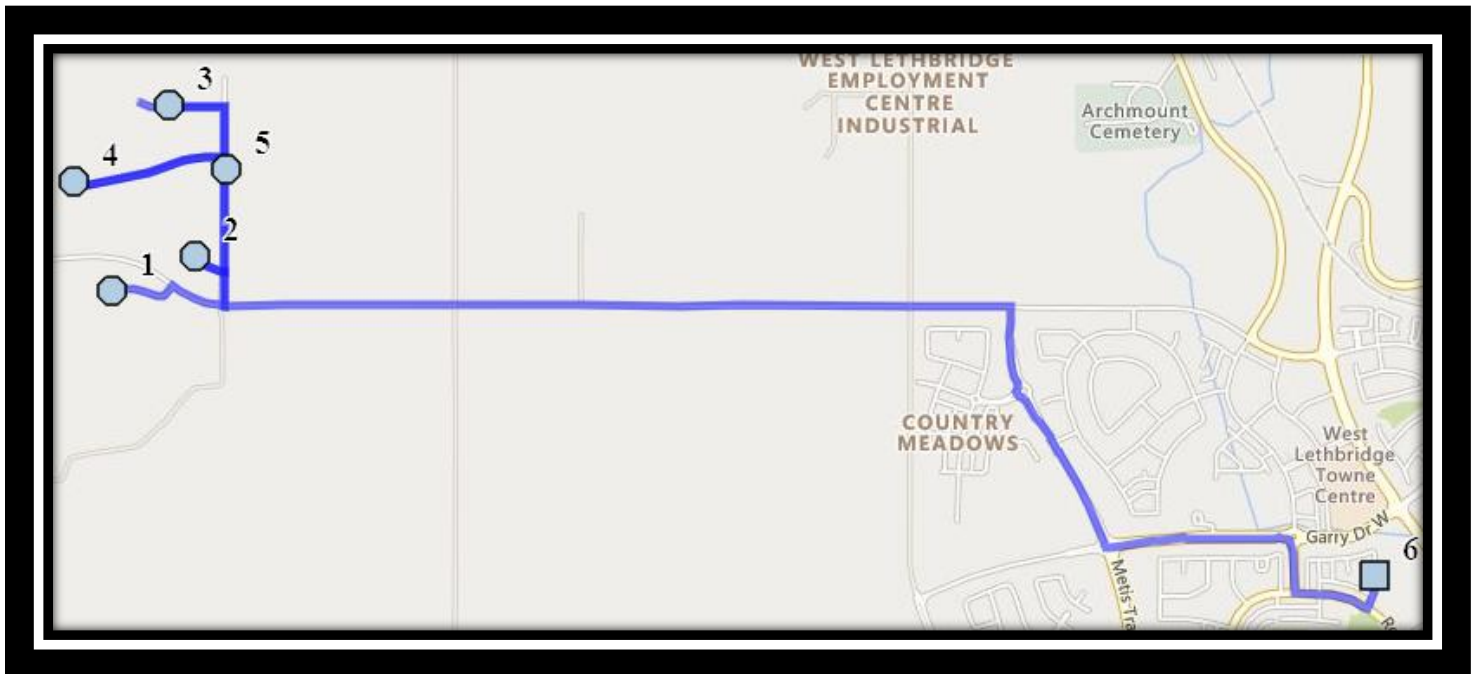

Van Tighem Mountain Meadows

REVISED: August 15, 2022

EFFECTIVE: August 31, 2022

AM Route – PM Route order Stop #3, 4, 5, 2, 1

PM Route combined with CFM Coalhurst due to FLVT bell times

Father Leonard Van Tighem (403)-381-0953
25 Stoney Crescent W, Lethbridge, AB. T1K 6V5

Please arrive 10 minutes before scheduled pick up and drop off times. Times shown may vary due to weather & traffic conditions.
Bus routes and maps are subject to change. For the most up-to-date version, visit www.southland.ca/lethbridge.