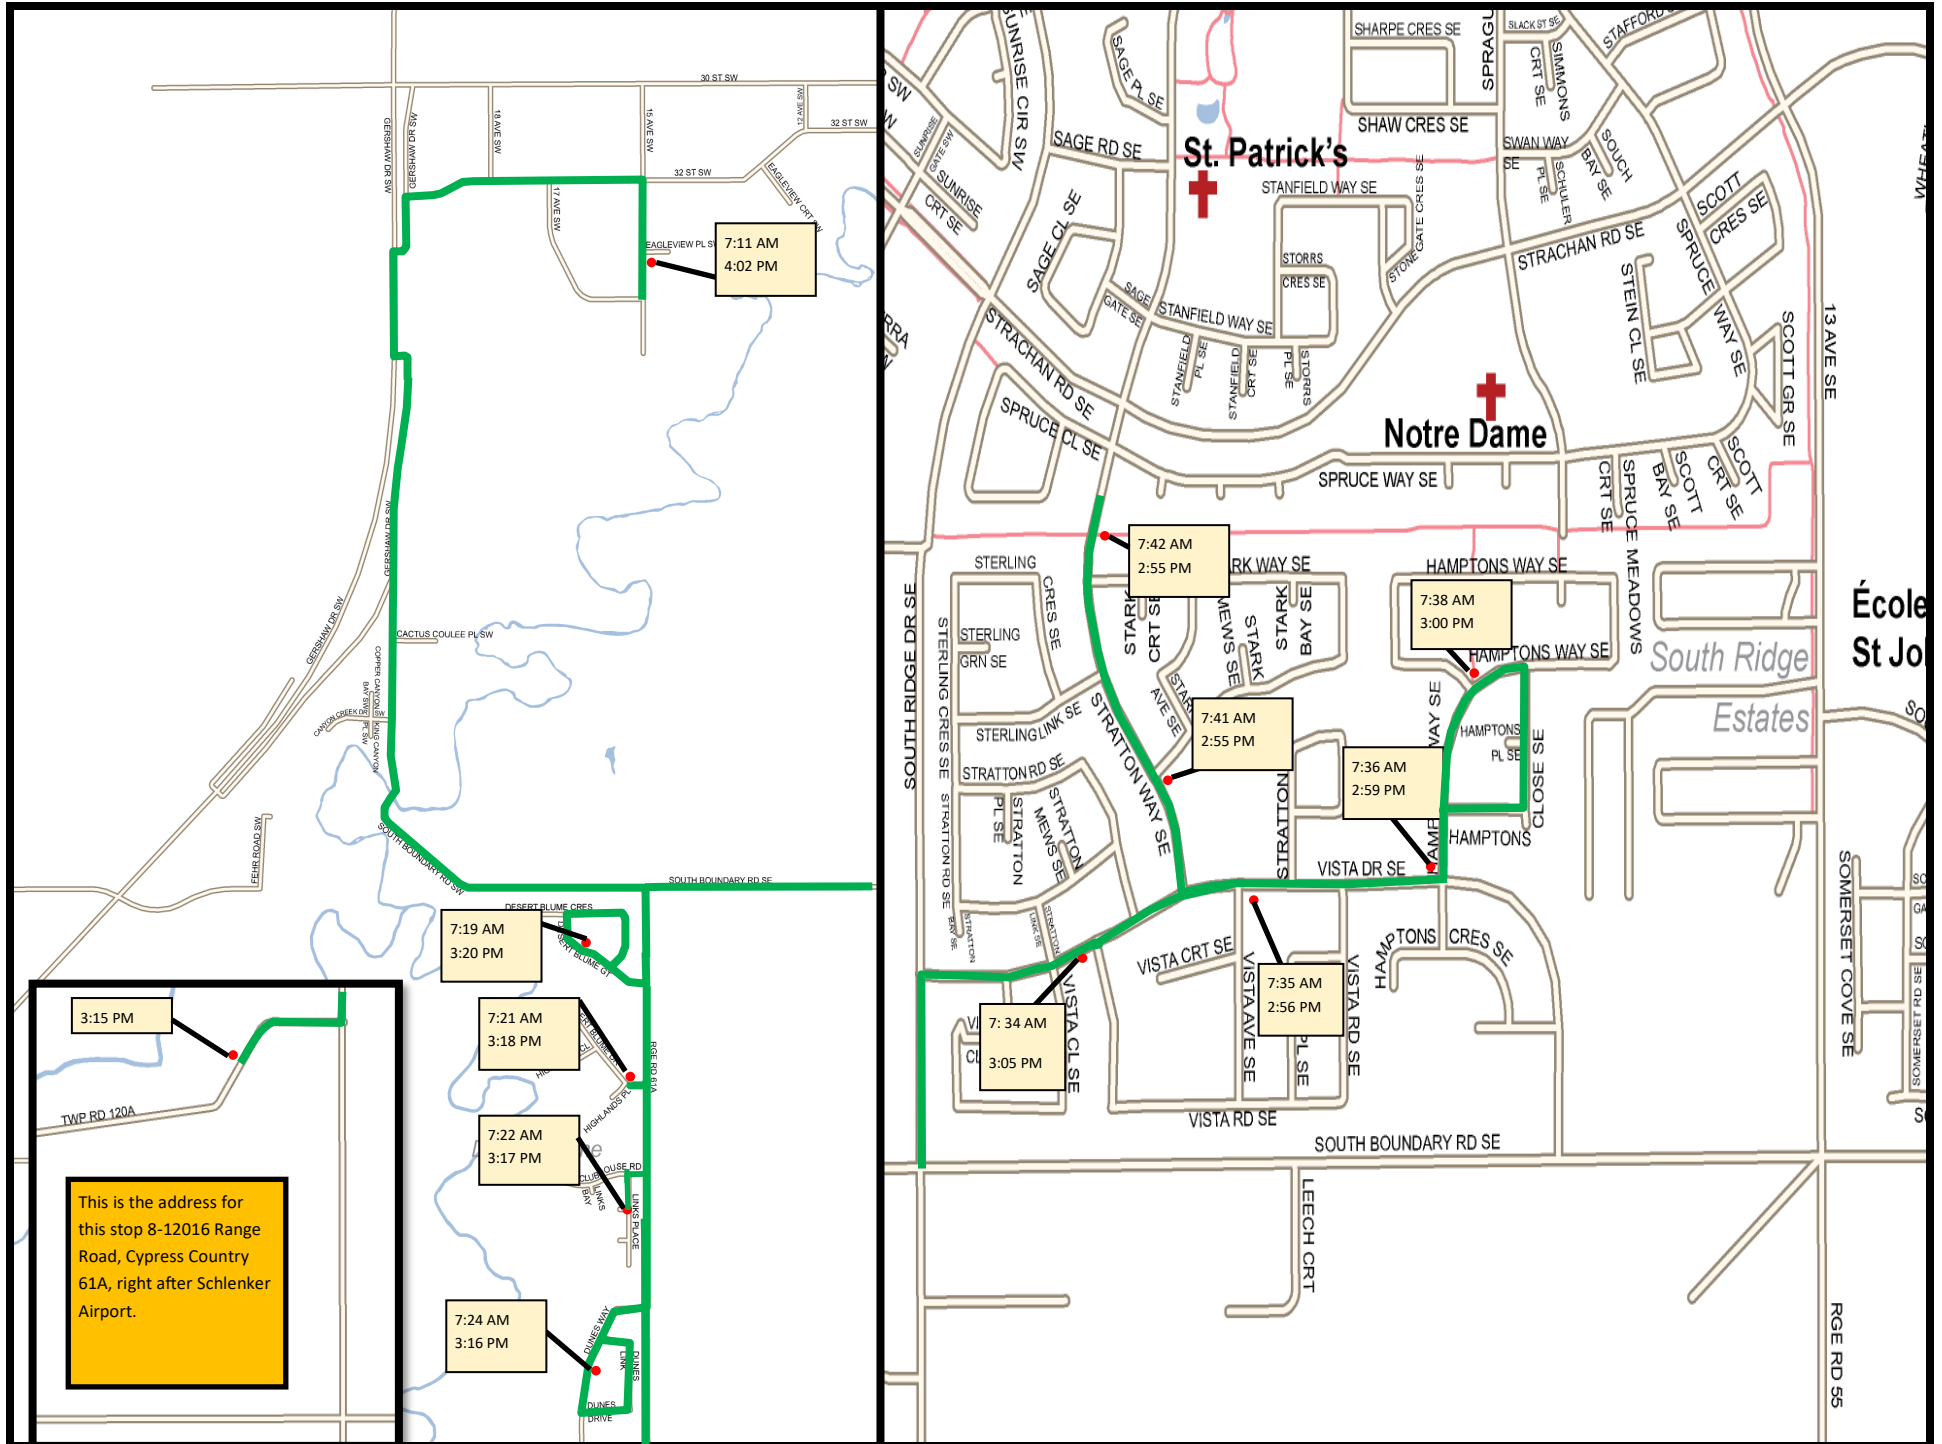

McCoy 4

This is the address for this stop 8-12016 Range Road, Cypress Country 61A, right after Schlenker Airport.