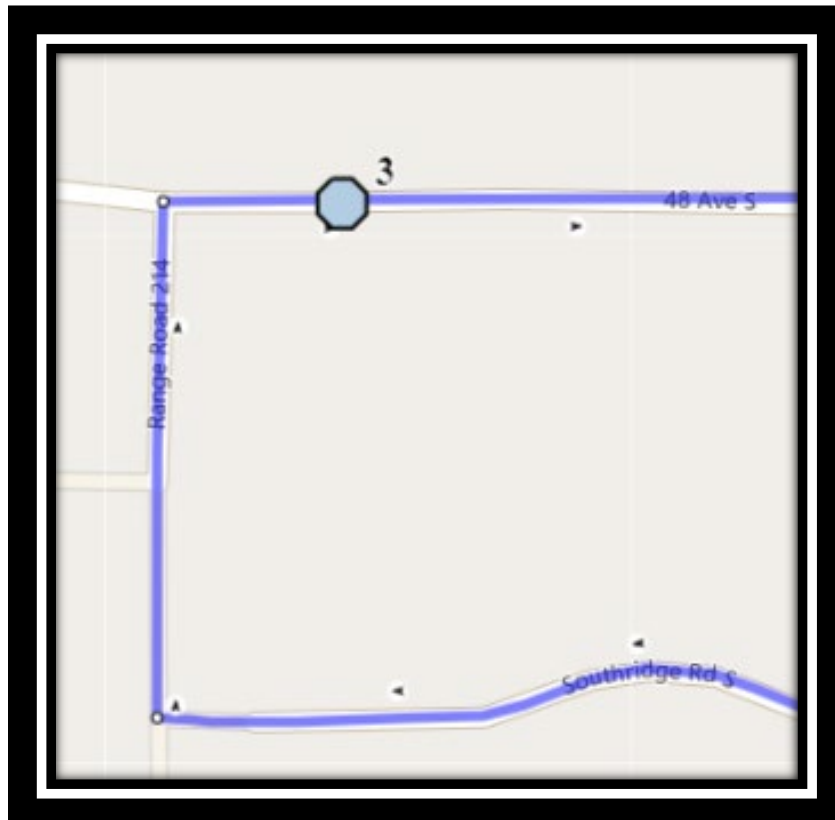

Assumption S1

REVISED: August 15, 2022

EFFECTIVE: August 31, 2022

Our Lady of Assumption – 2219 14 Ave South – (403) 327-5028

Please arrive 10 minutes before scheduled pick up and drop off times. Times shown may vary due to weather & traffic conditions.

Bus routes and maps are subject to change. For the most up-to-date version, visit www.southland.ca/lethbridge.