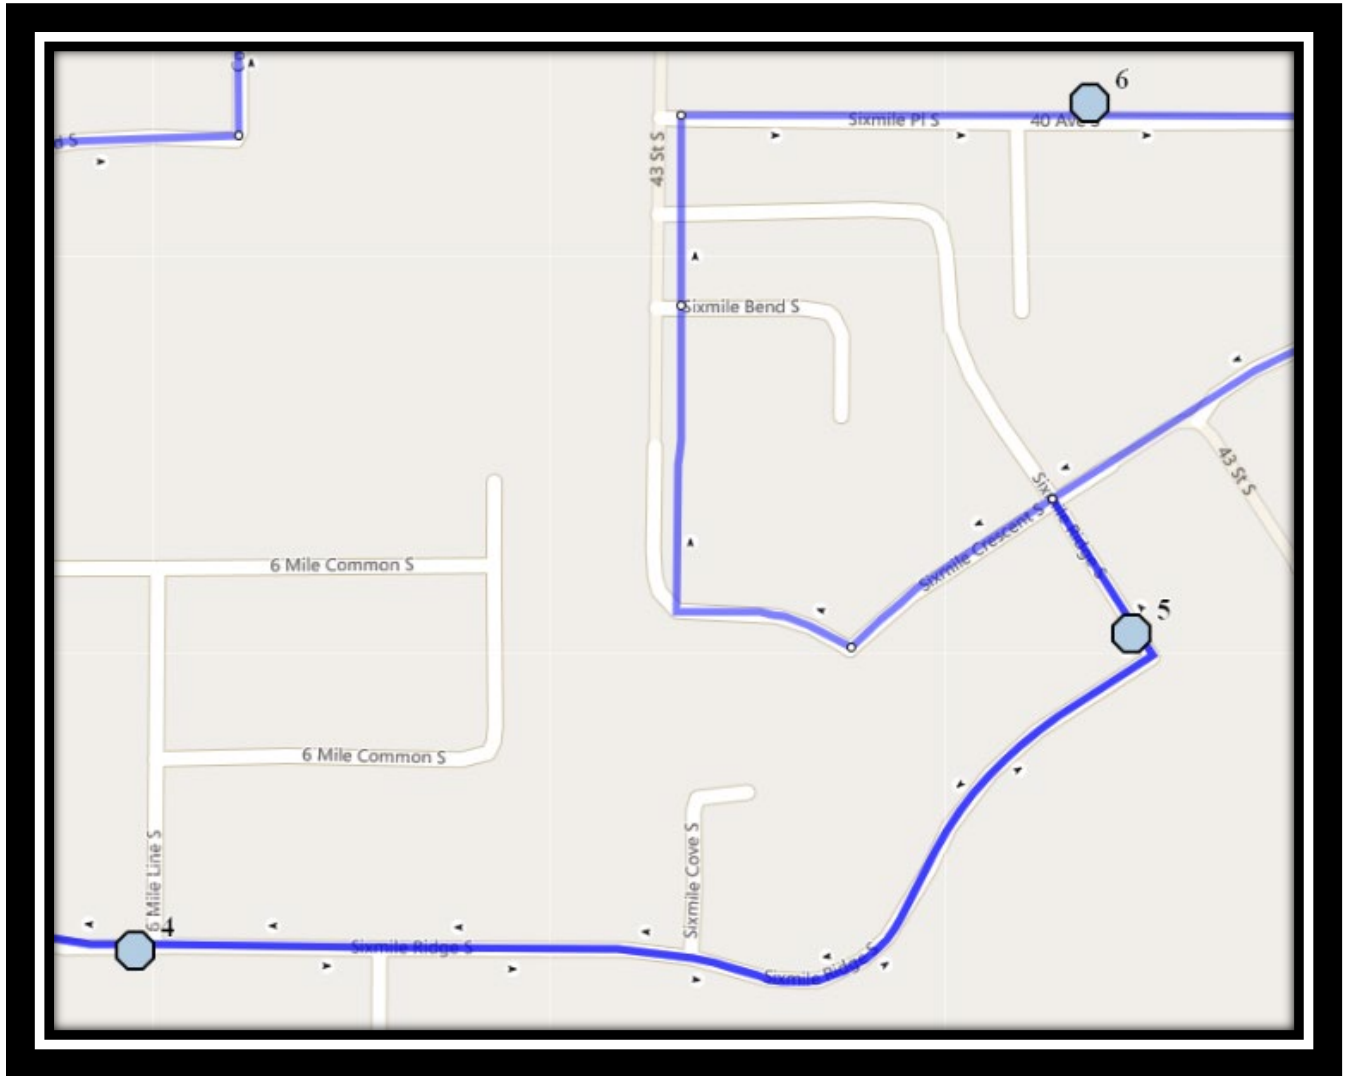

Assumption S1

REVISED: August 15, 2022

EFFECTIVE: August 31, 2022

Our Lady of Assumption – 2219 14 Ave South – (403) 327-5028

Please arrive 10 minutes before scheduled pick up and drop off times. Times shown may vary due to weather & traffic conditions.

Bus routes and maps are subject to change. For the most up-to-date version, visit www.southland.ca/lethbridge.