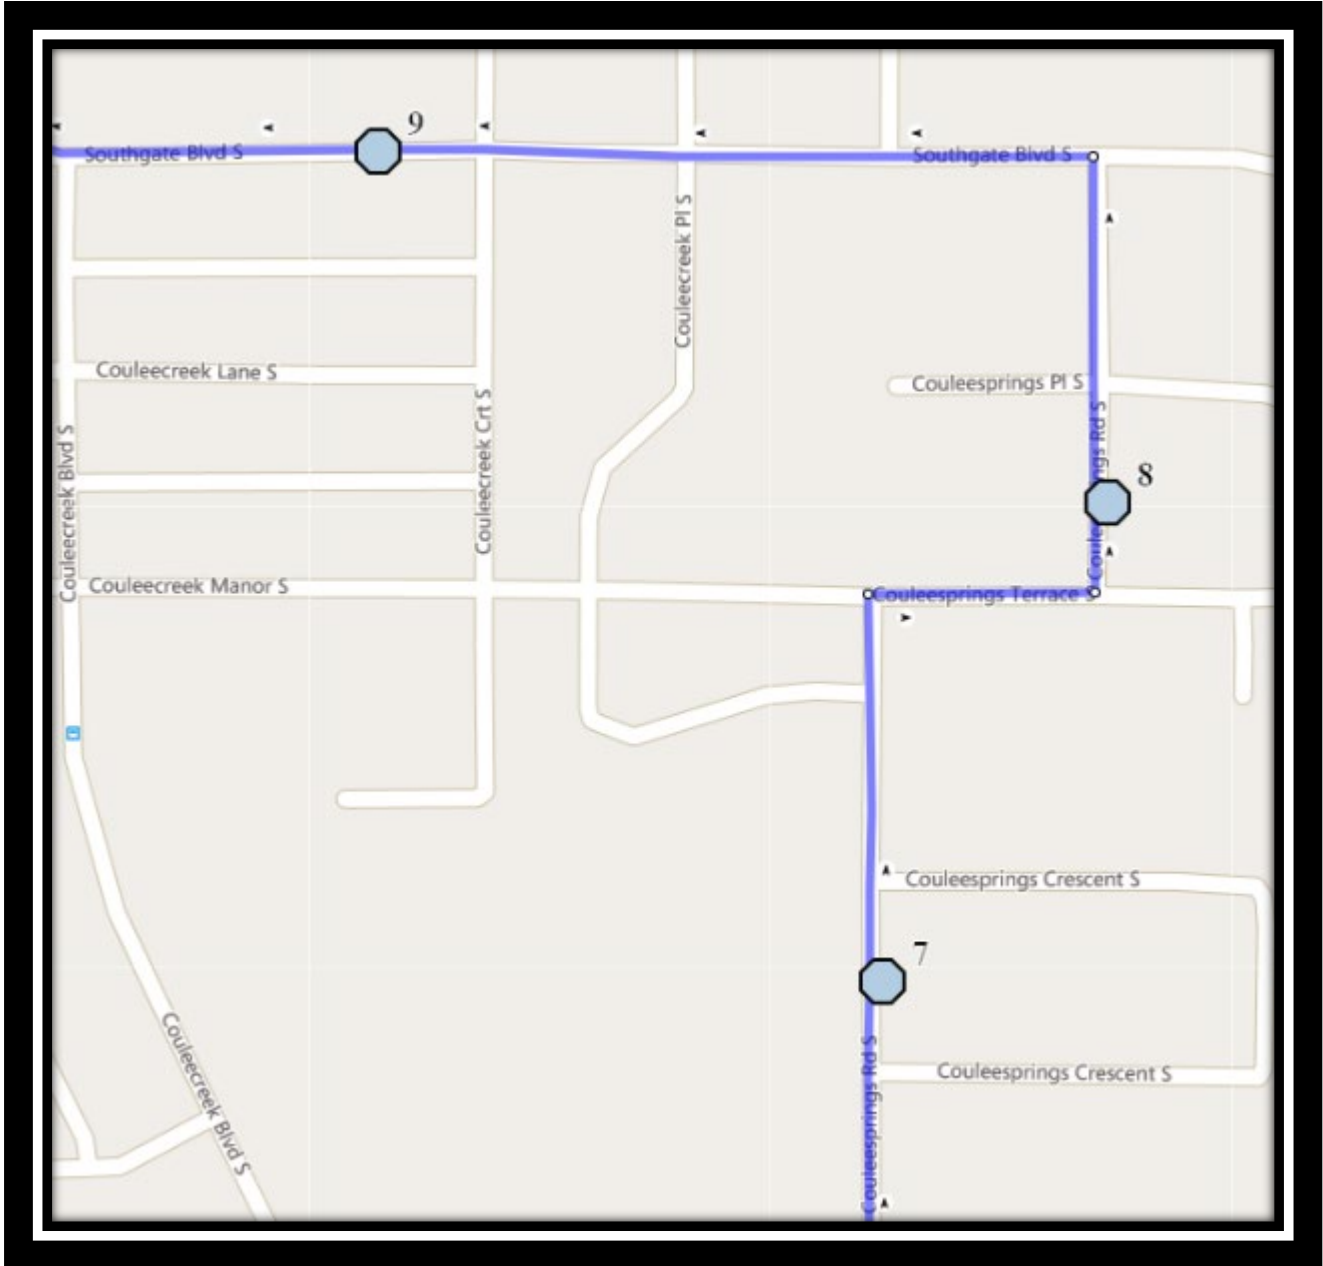

Assumption S1

REVISED: August 15, 2022

EFFECTIVE: August 31, 2022

AM Route – PM same as AM

Our Lady of Assumption – 2219 14 Ave South – (403) 327-5028

Please arrive 10 minutes before scheduled pick up and drop off times. Times shown may vary due to weather & traffic conditions.
Bus routes and maps are subject to change. For the most up-to-date version, visit www.southland.ca/lethbridge.