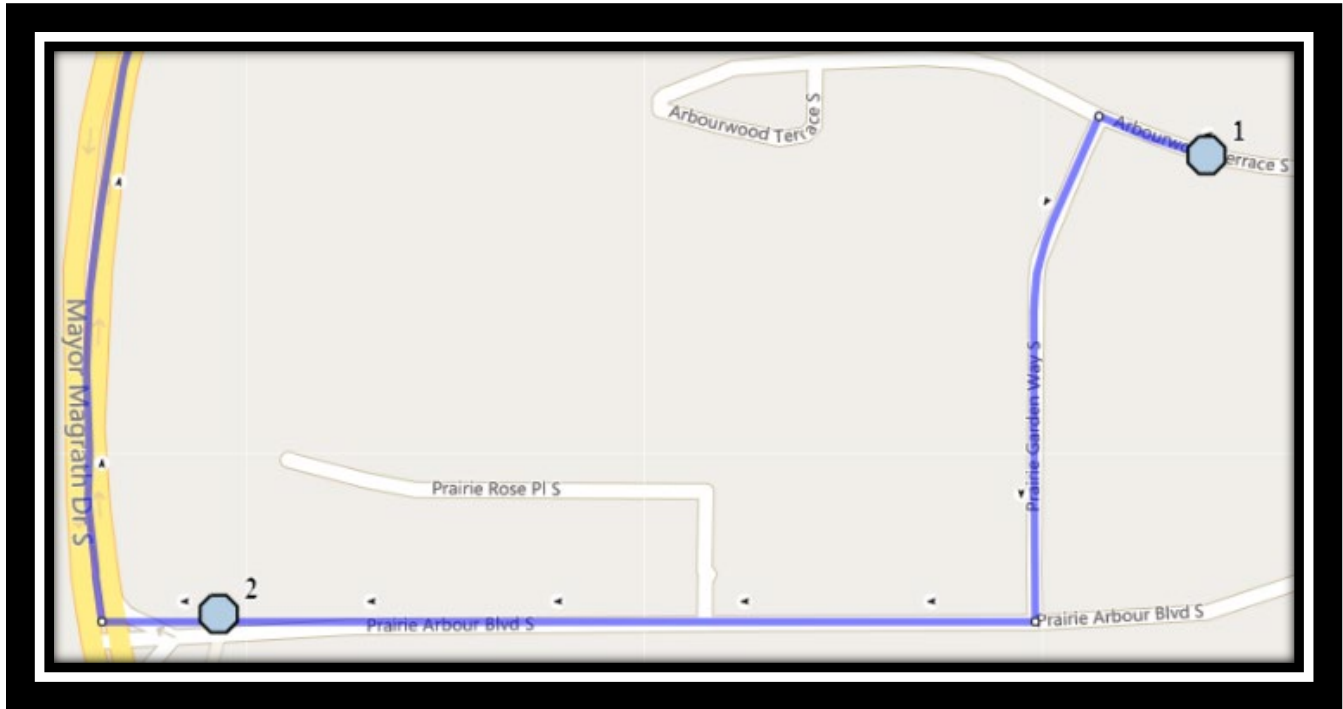

Assumption S1

REVISED: August 15, 2022

EFFECTIVE: August 31, 2022

Our Lady of Assumption – 2219 14 Ave South – (403) 327-5028

Please arrive 10 minutes before scheduled pick up and drop off times. Times shown may vary due to weather & traffic conditions.

Bus routes and maps are subject to change. For the most up-to-date version, visit www.southland.ca/lethbridge.