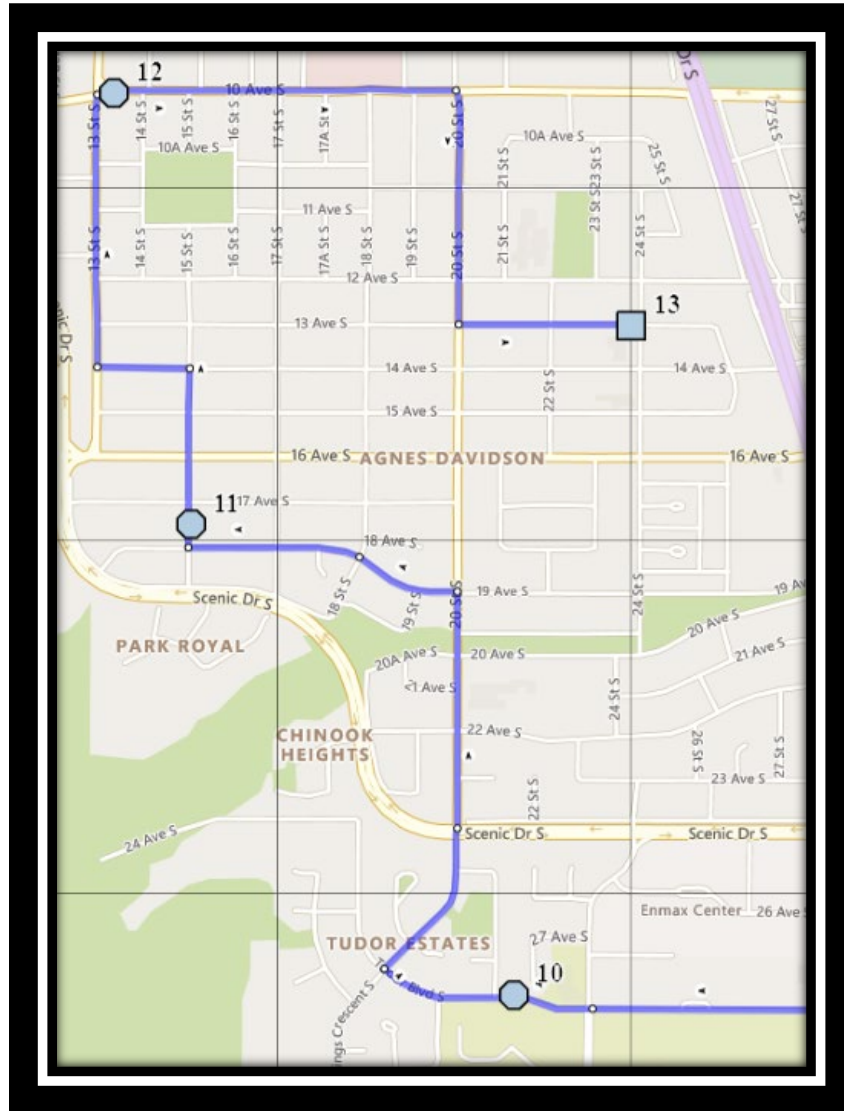

Assumption S2

REVISED: August 15, 2022

EFFECTIVE: August 31, 2022

Our Lady of Assumption – 2219 14 Ave South – (403) 327-5028

Please arrive 10 minutes before scheduled pick up and drop off times. Times shown may vary due to weather & traffic conditions.
Bus routes and maps are subject to change. For the most up-to-date version, visit www.southland.ca/lethbridge.