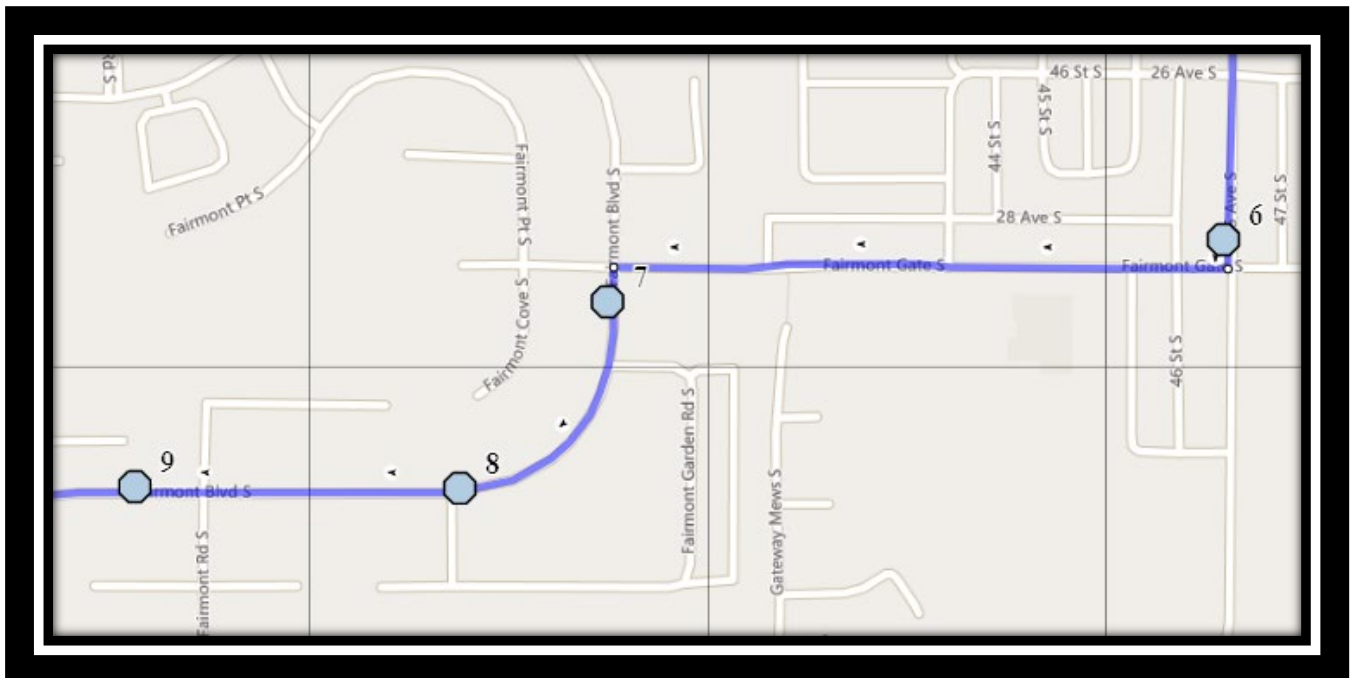

Assumption S2

REVISED: August 15, 2022

EFFECTIVE: August 31, 2022

Our Lady of Assumption – 2219 14 Ave South – (403) 327-5028

Please arrive 10 minutes before scheduled pick up and drop off times. Times shown may vary due to weather & traffic conditions.

Bus routes and maps are subject to change. For the most up-to-date version, visit www.southland.ca/lethbridge.