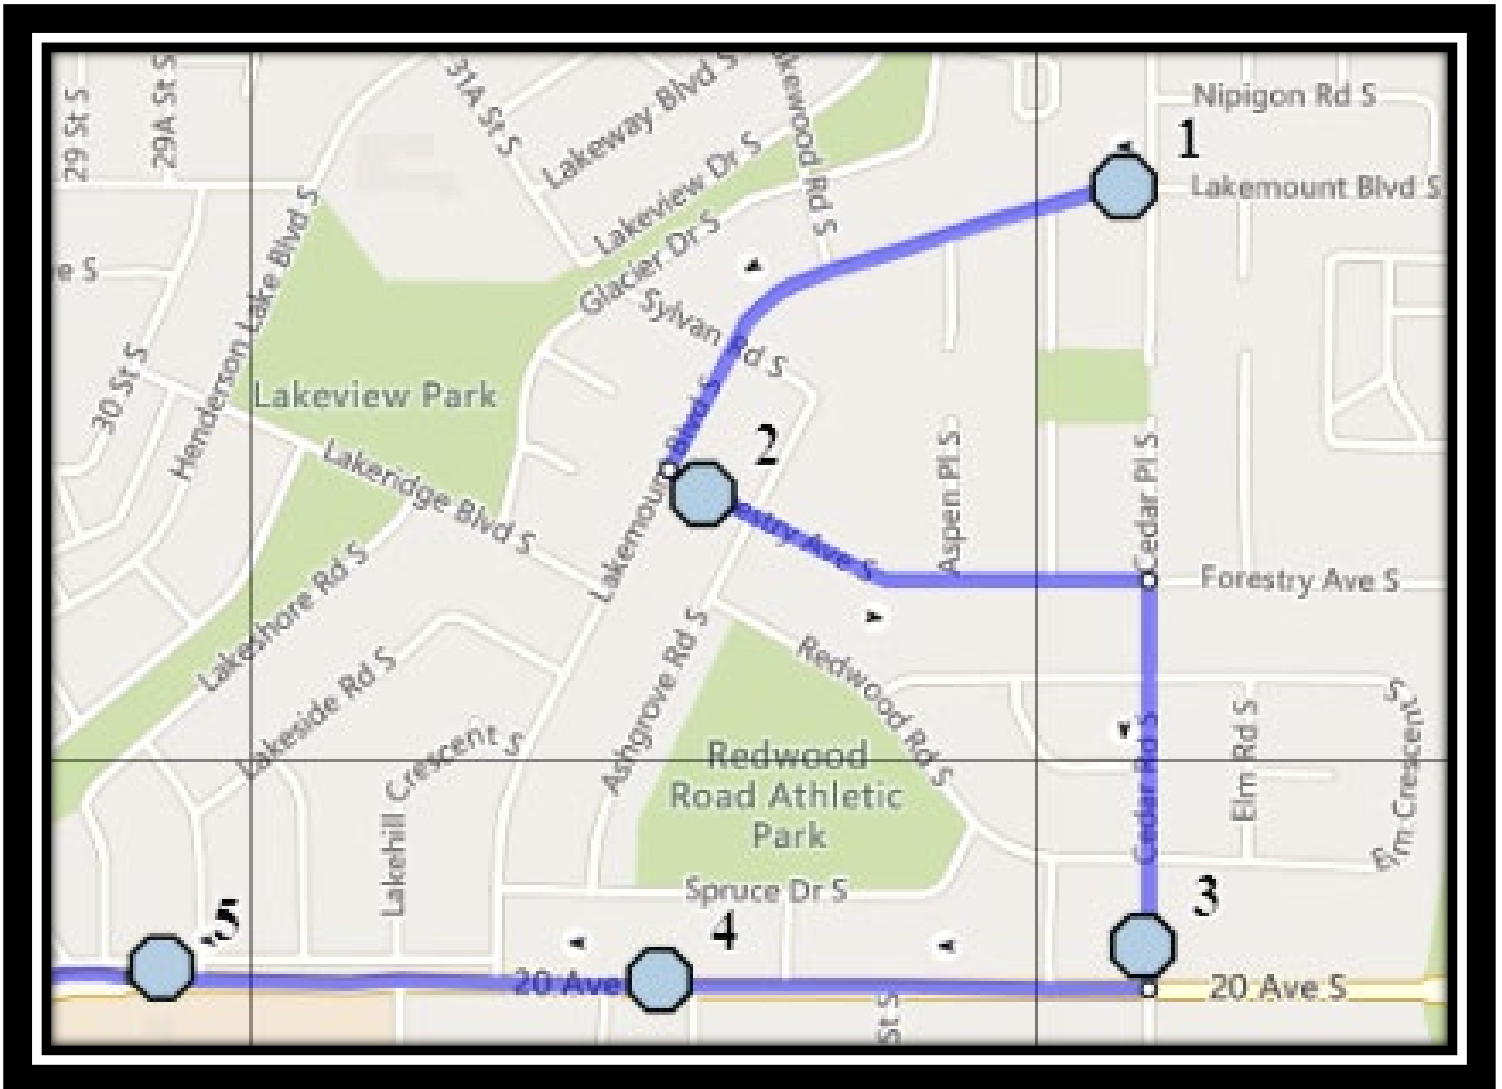

Assumption S2

REVISED: August 15, 2022

EFFECTIVE: August 31, 2022

Our Lady of Assumption – 2219 14 Ave South – (403) 327-5028

Please arrive 10 minutes before scheduled pick up and drop off times. Times shown may vary due to weather & traffic conditions.

Bus routes and maps are subject to change. For the most up-to-date version, visit www.southland.ca/lethbridge.