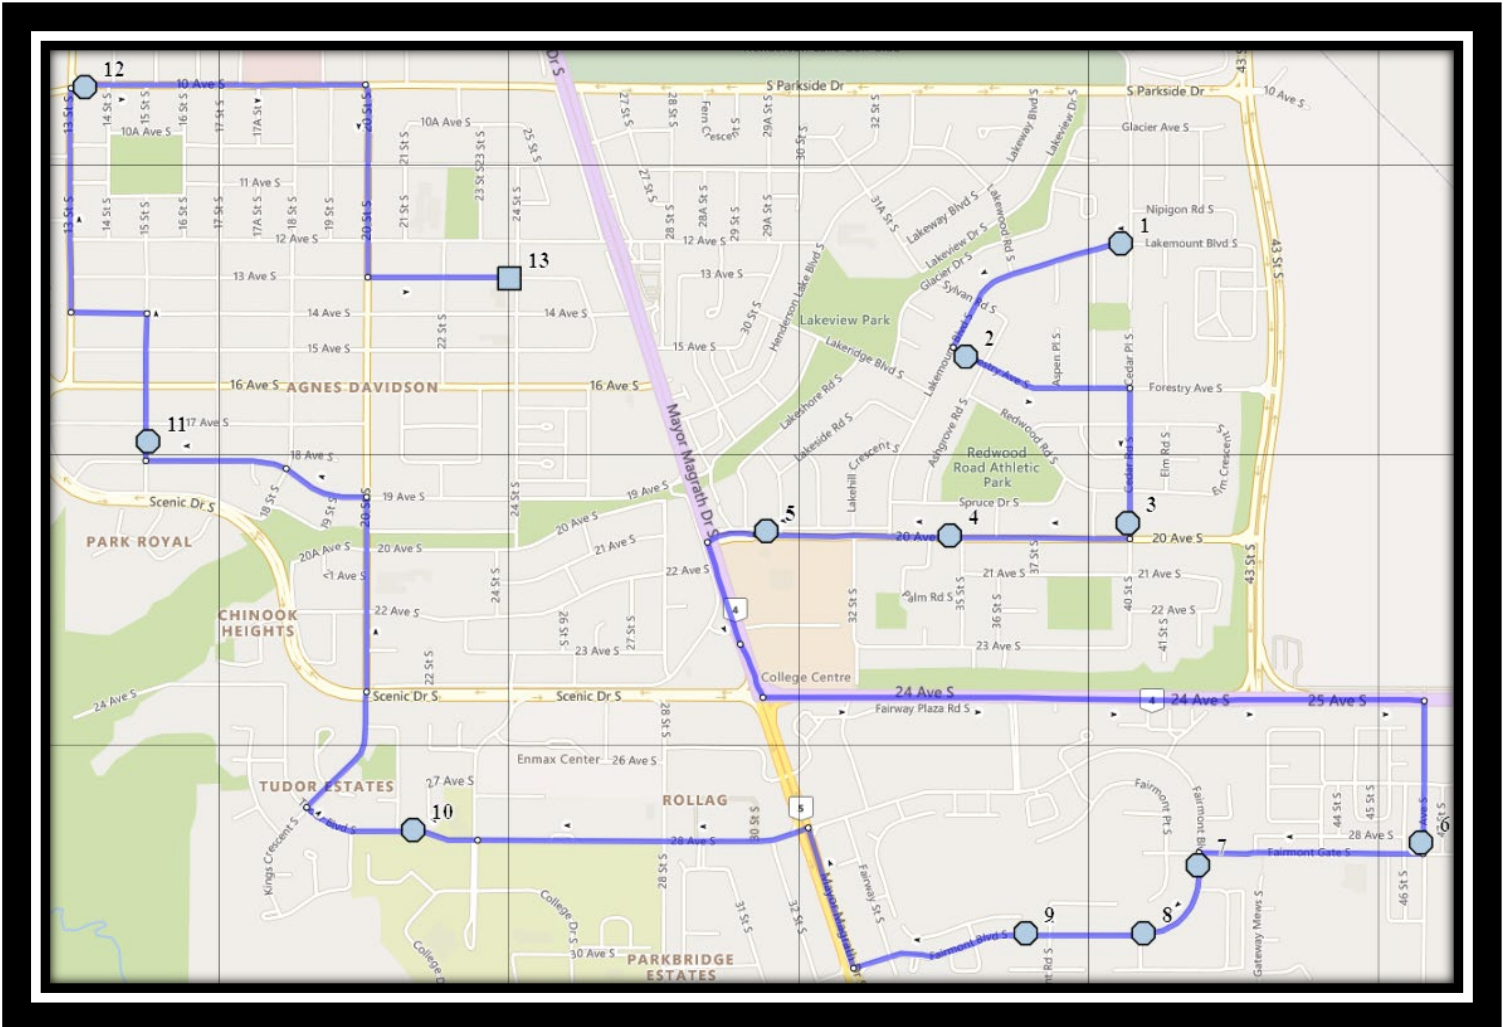

# Assumption S2

REVISED: August 15, 2022

EFFECTIVE: August 31, 2022

**AM Route – PM route same as AM**

## **Our Lady of Assumption – 2219 14 Ave South – (403) 327-5028**

Please arrive 10 minutes before scheduled pick up and drop off times. Times shown may vary due to weather & traffic conditions. Bus routes and maps are subject to change. For the most up-to-date version, visit [www.southland.ca/lethbridge](http://www.southland.ca/lethbridge).

**#4 - 8:13 AM - 20 Ave South Westbound - Between 35 St and Palm Rd**

**#5 - 8:14 AM - 20 Ave South Westbound - west of Lakeside Rd at bus loop**

**#6 - 8:18 AM - 47 Street South Southbound - north of Fairmont Gate S**

**#4 - 4:04 PM - Cedar Road South Southbound - north of 20 Ave S south of alley**

**#5 - 4:06 PM - 20 Ave South Westbound - Between 35 St and Palm Rd**

**#6 - 4:07 PM - 20 Ave South Westbound - west of Lakeside Rd at bus loop**