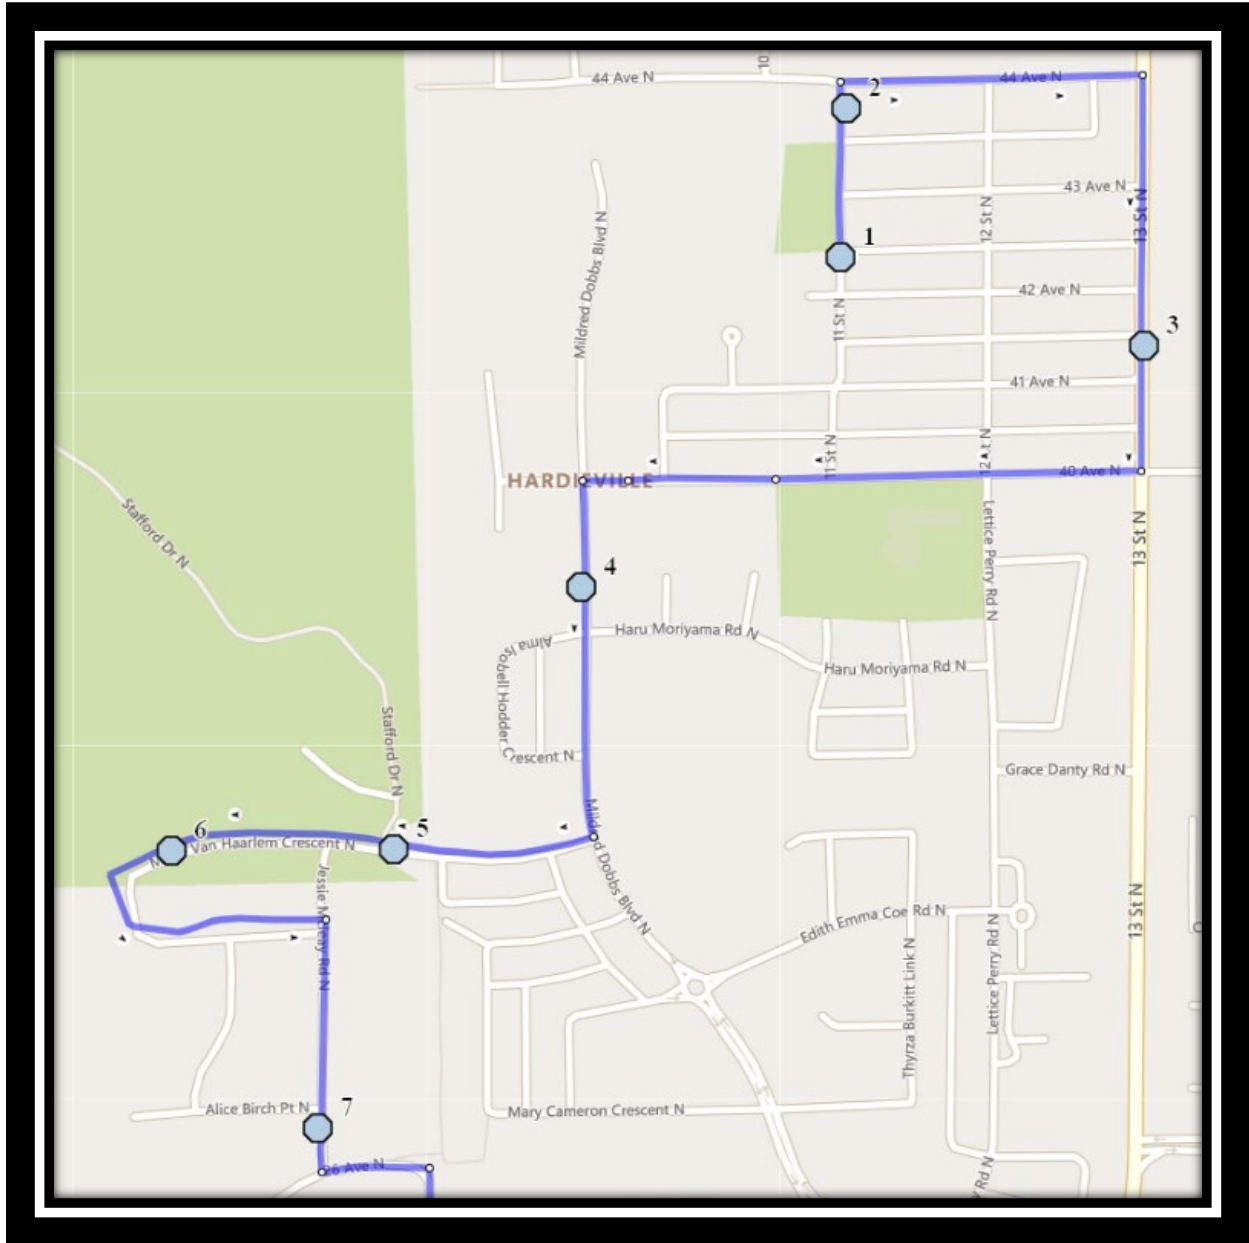

Buchanan N1

REVISED: August 15, 2022

EFFECTIVE: September 6, 2022

PM Route same direction as AM

Senator Buchanan Elementary – 1101 7 Ave North – (403) 327-7321

Please arrive 10 minutes before scheduled pick up and drop off times. Times shown may vary due to weather & traffic conditions.

Bus routes and maps are subject to change. For the most up-to-date version, visit www.southland.ca/lethbridge.

Buchanan N1

REVISED: August 15, 2022

EFFECTIVE: September 6, 2022

Monday – Friday

- #1 - 8:10 AM - 11 St N Northbound - north of 42 Ave before Alley
- #2 - 8:11 AM - 11 St N Northbound - south of 44 Ave N
- #3 - 8:12 AM - 13 St N Southbound - north of 41 Ave N at mailboxes
- #4 - 8:15 AM - Mildred Dobbs Blvd North Southbound - Park Entrance
- #5 - 8:17 AM - Marie Van Haarlem Cres North Westbound - Walkway
- #6 - 8:18 AM - Marie Van Haarlem Cres N Westbound - Cement Island
- #7 - 8:20 AM - Jessie Mcleay Rd N Southbound - south of Alice Birch at mailboxes
- #8 - 8:25 AM - Senator Buchanan Elementary

Monday – Thursday

- #1 - 3:57 PM - Senator Buchanan Elementary
- #2 - 4:03 PM - 11 St N Northbound - north of 42 Ave before Alley
- #3 - 4:03 PM - 11 St N Northbound - south of 44 Ave N
- #4 - 4:05 PM - 13 St N Southbound - north of 41 Ave N at mailboxes
- #5 - 4:07 PM - Mildred Dobbs Blvd North Southbound - Park Entrance
- #6 - 4:08 PM - Marie Van Haarlem Cres North Westbound - Walkway
- #7 - 4:08 PM - Marie Van Haarlem Cres N Westbound - Cement Island
- #8 - 4:10 PM - Jessie Mcleay Rd N Southbound - south of Alice Birch at mailboxes

#4 - 11:45 AM - 13 St N Southbound - north of 41 Ave N at mailboxes

#5 - 11:47 AM - Mildred Dobbs Blvd North Southbound - Park Entrance

#6 - 11:48 AM - Marie Van Haarlem Cresent North Westbound - Walkway