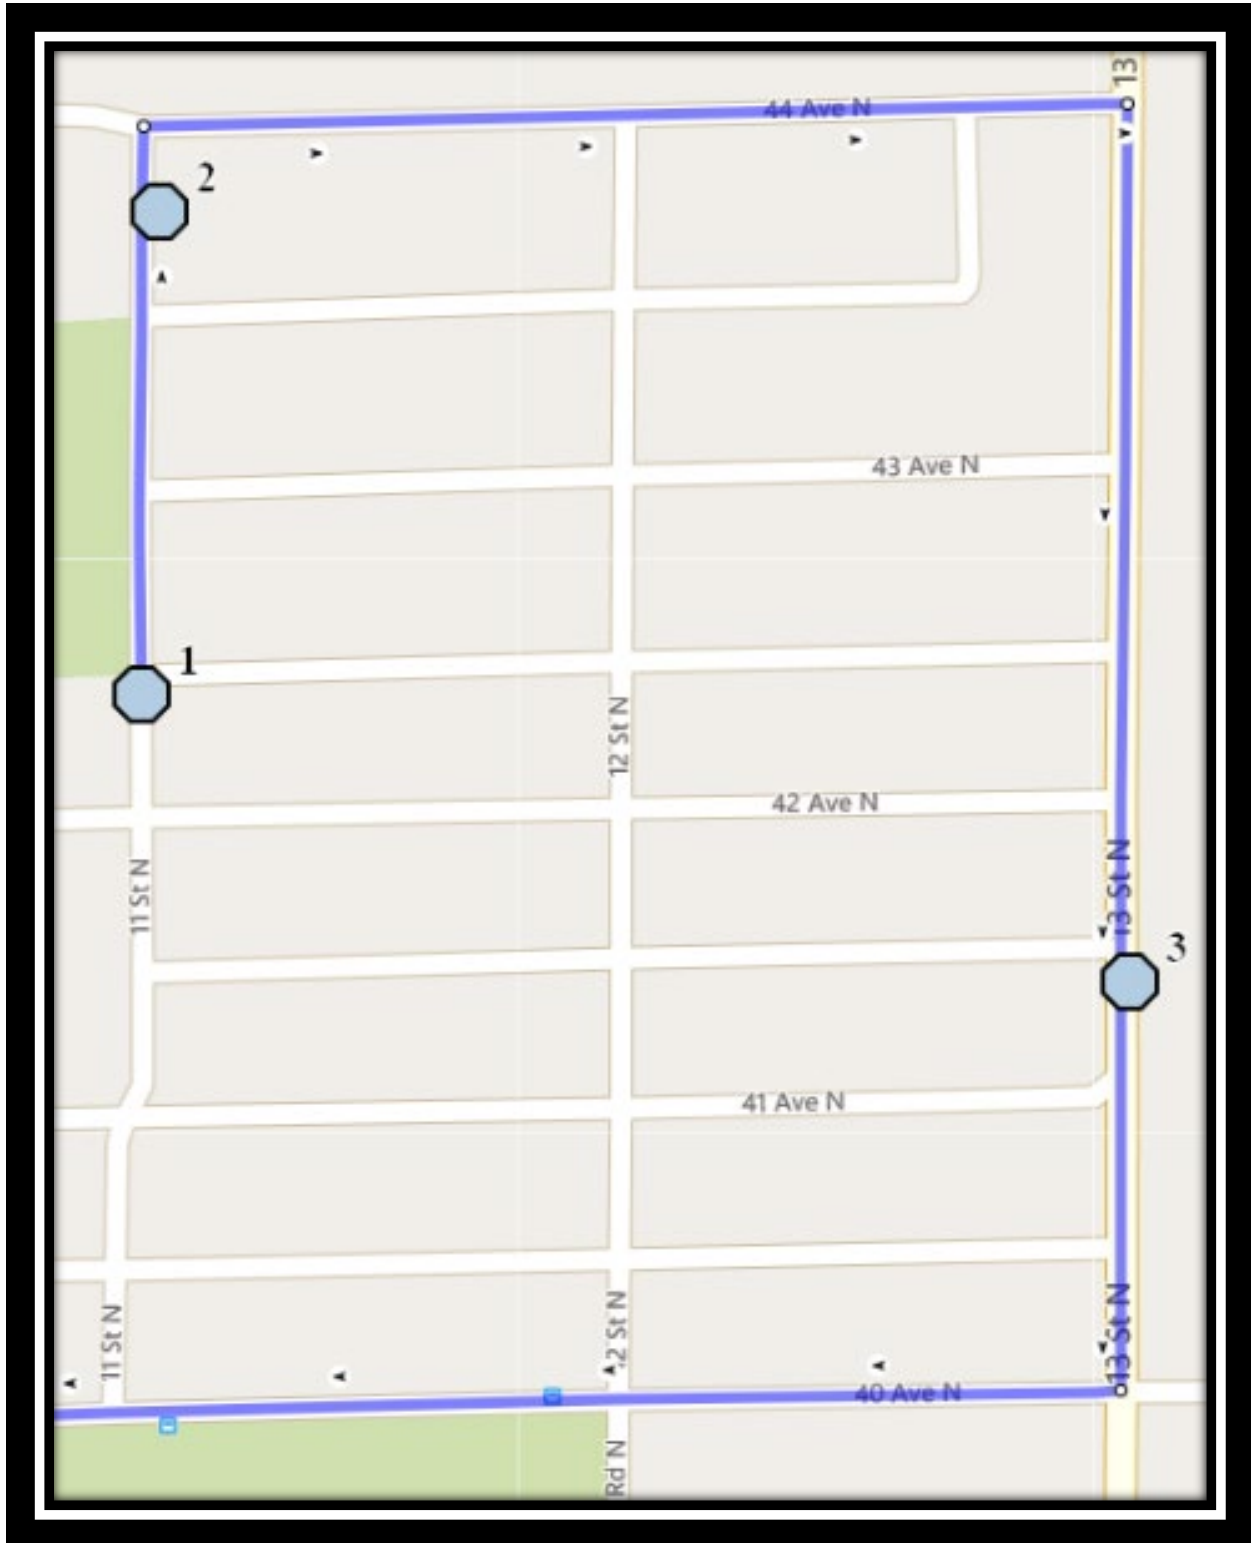

Buchanan N1

REVISED: August 15, 2022

EFFECTIVE: September 6, 2022

PM Route same direction as AM

Senator Buchanan Elementary – 1101 7 Ave North – (403) 327-7321

Please arrive 10 minutes before scheduled pick up and drop off times. Times shown may vary due to weather & traffic conditions.

Bus routes and maps are subject to change. For the most up-to-date version, visit www.southland.ca/lethbridge.

Buchanan N1

REVISED: August 15, 2022

EFFECTIVE: September 6, 2022

Senator Buchanan Elementary – 1101 7 Ave North – (403) 327-7321

Monday – Thursday

- #1 - 3:57 PM - Senator Buchanan Elementary
- #2 - 4:03 PM - 11 St N Northbound - north of 42 Ave before Alley
- #3 - 4:03 PM - 11 St N Northbound - south of 44 Ave N
- #4 - 4:05 PM - 13 St N Southbound - north of 41 Ave N at mailboxes
- #5 - 4:07 PM - Mildred Dobbs Blvd North Southbound - Park Entrance
- #6 - 4:08 PM - Marie Van Haarlem Cres North Westbound - Walkway
- #7 - 4:08 PM - Marie Van Haarlem Cres N Westbound - Cement Island
- #8 - 4:10 PM - Jessie Mcleay Rd N Southbound - south of Alice Birch at mailboxes

#4 - 11:45 AM - 13 St N Southbound - north of 41 Ave N at mailboxes

#5 - 11:47 AM - Mildred Dobbs Blvd North Southbound - Park Entrance

#6 - 11:48 AM - Marie Van Haarlem Cresent North Westbound - Walkway