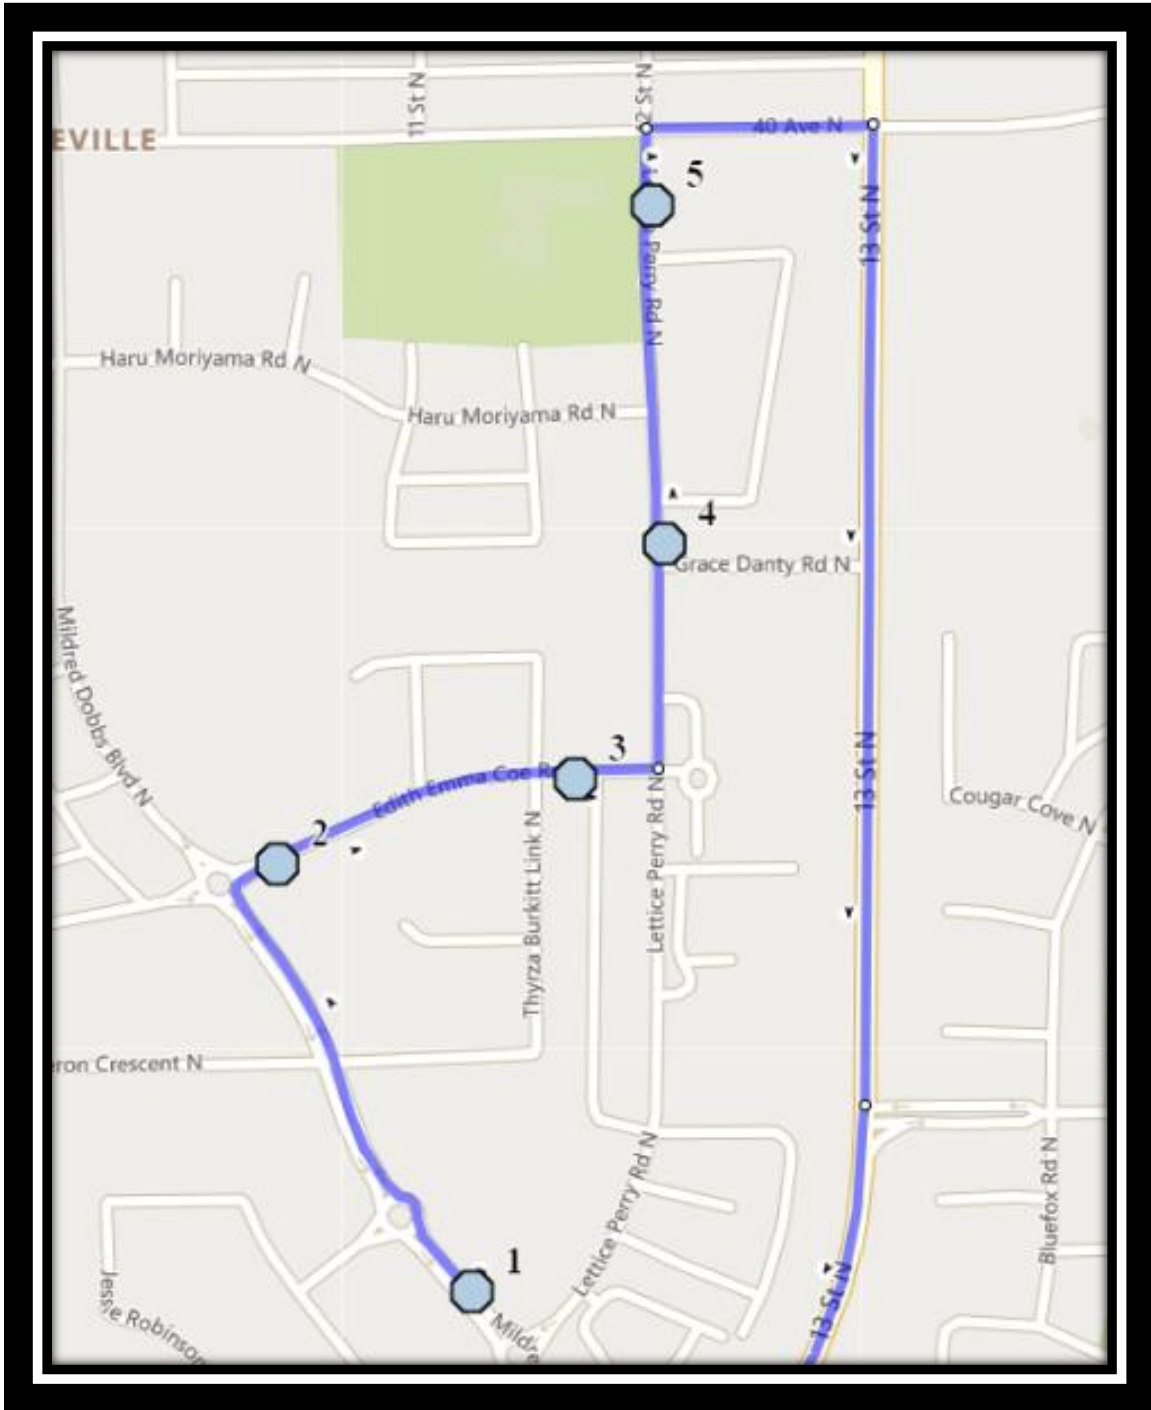

Buchanan N2

REVISED: August 18, 2022

EFFECTIVE: August 31, 2022

PM Route same as AM

Senator Buchanan Elementary – 1101 7 Ave North – (403) 327-7321

Please arrive 5 minutes before scheduled pick up and drop off times. Times shown may vary due to weather & traffic conditions.
Bus routes and maps are subject to change. For the most up-to-date version, visit www.southland.ca/lethbridge.