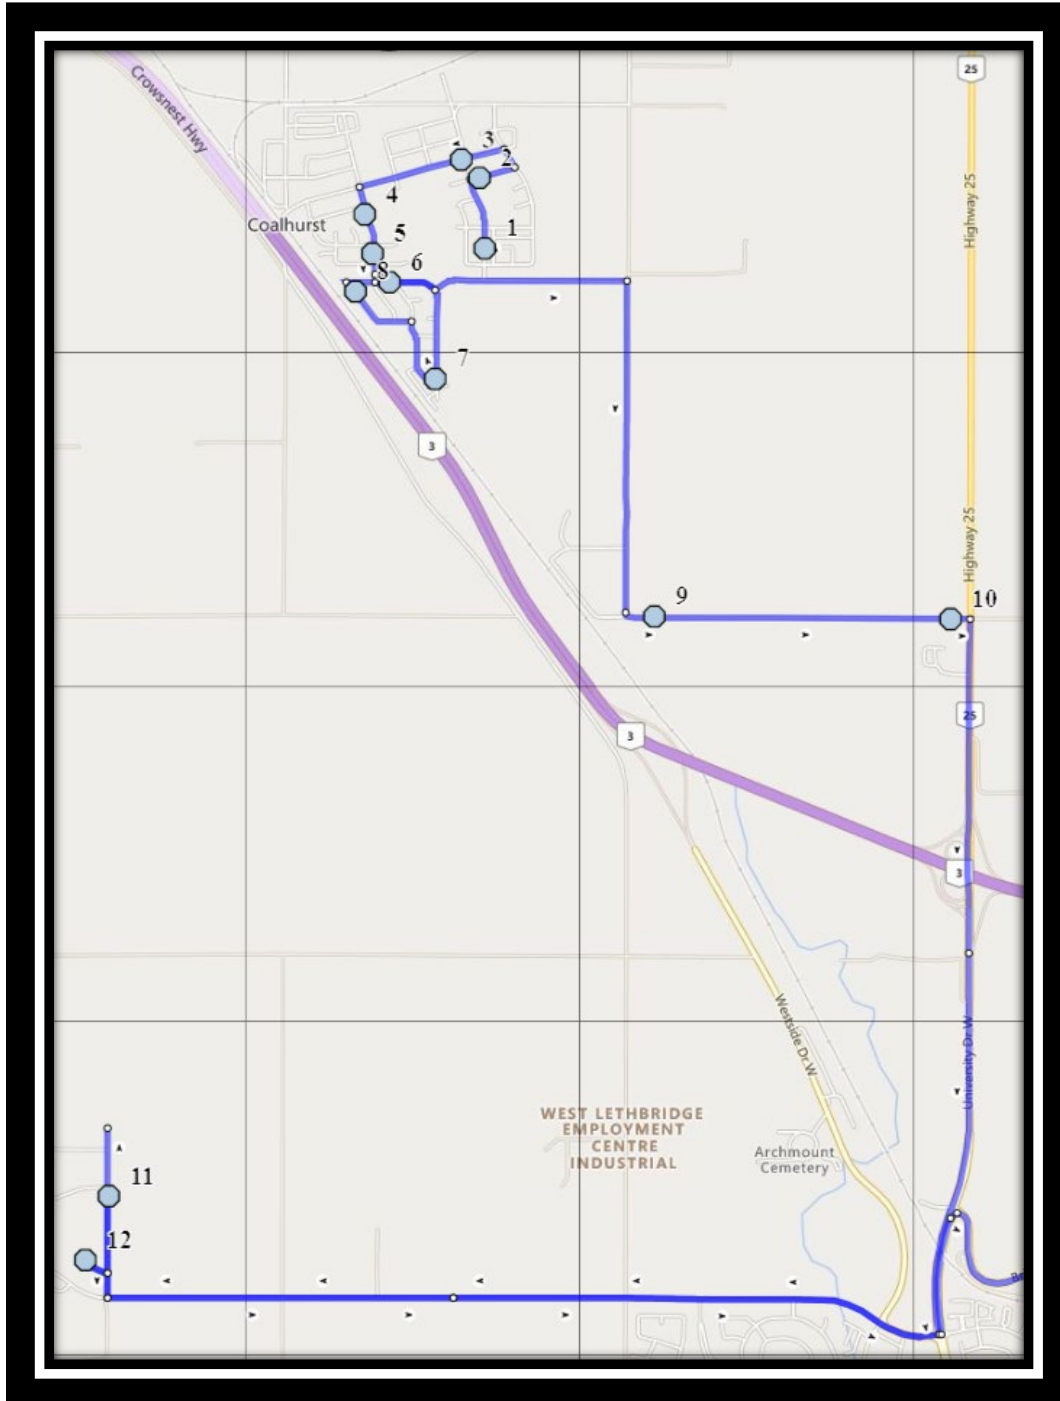

CFM Coalhurst

REVISED: August 15, 2022

EFFECTIVE: August 31, 2022

AM Route

Catholic Central High East – 405 18 Street South – (403) 327-4596

St. Francis Middle School – 333 18 Street South – (403) 327-3402

Ecole St. Mary's – 422 20 Street South – (403) 327-3098

Please arrive 10 minutes before scheduled pick up and drop off times. Times shown may vary due to weather & traffic conditions.
Bus routes and maps are subject to change. For the most up-to-date version, visit www.southland.ca/lethbridge.