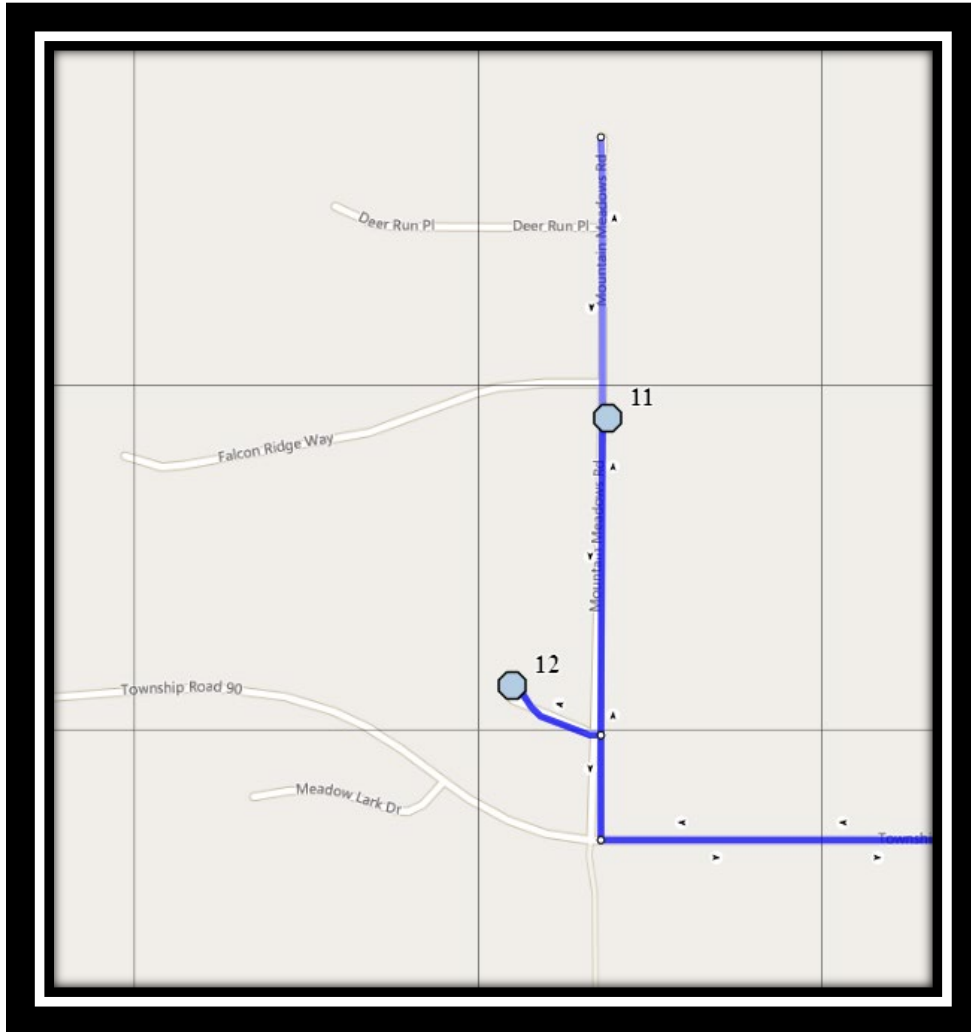

CFM Coalhurst

REVISED: August 15, 2022

EFFECTIVE: August 31, 2022

Catholic Central High East – 405 18 Street South – (403) 327-4596

St. Francis Middle School – 333 18 Street South – (403) 327-3402

Ecole St. Mary's – 422 20 Street South – (403) 327-3098

Please arrive 10 minutes before scheduled pick up and drop off times. Times shown may vary due to weather & traffic conditions.
Bus routes and maps are subject to change. For the most up-to-date version, visit www.southland.ca/lethbridge.