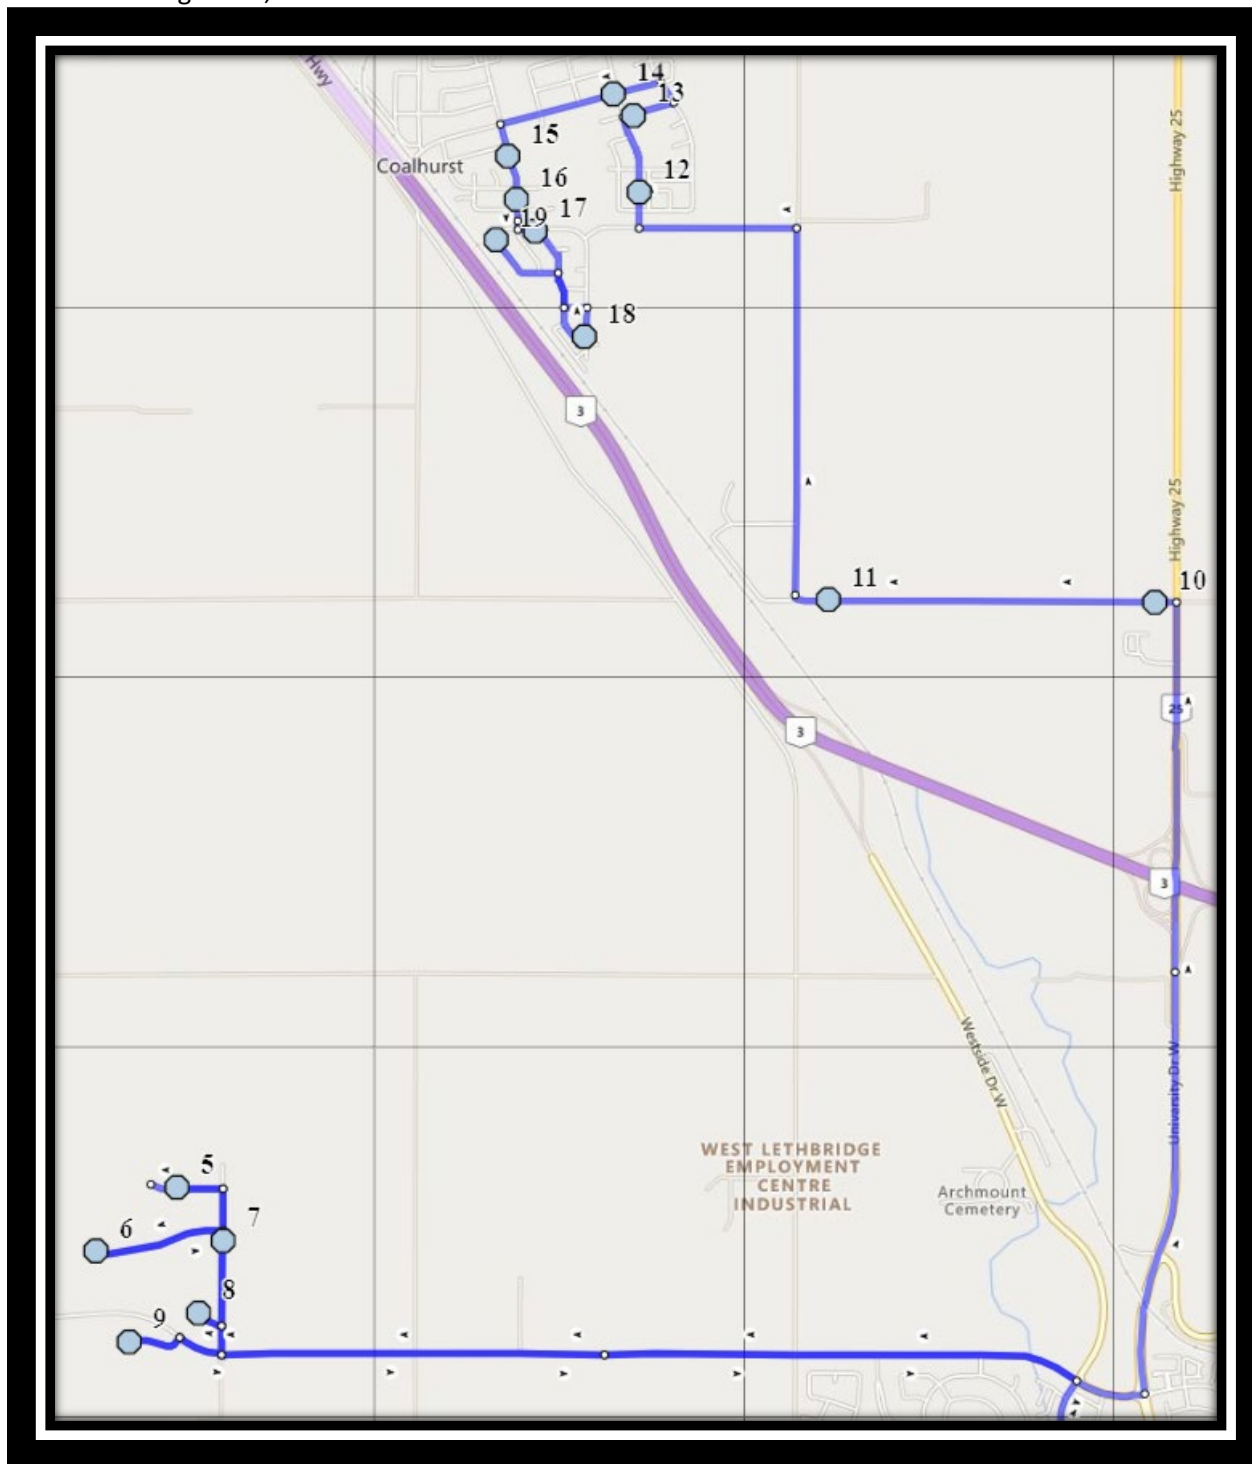

CFM Coalhurst

REVISED: August 15, 2022

EFFECTIVE: August 31, 2022

PM route combined with FLVT due to FLVT bell times

Catholic Central High East – 405 18 Street South – (403) 327-4596

St. Francis Middle School – 333 18 Street South – (403) 327-3402

Ecole St. Mary's – 422 20 Street South – (403) 327-3098

Please arrive 10 minutes before scheduled pick up and drop off times. Times shown may vary due to weather & traffic conditions.
Bus routes and maps are subject to change. For the most up-to-date version, visit www.southland.ca/lethbridge.