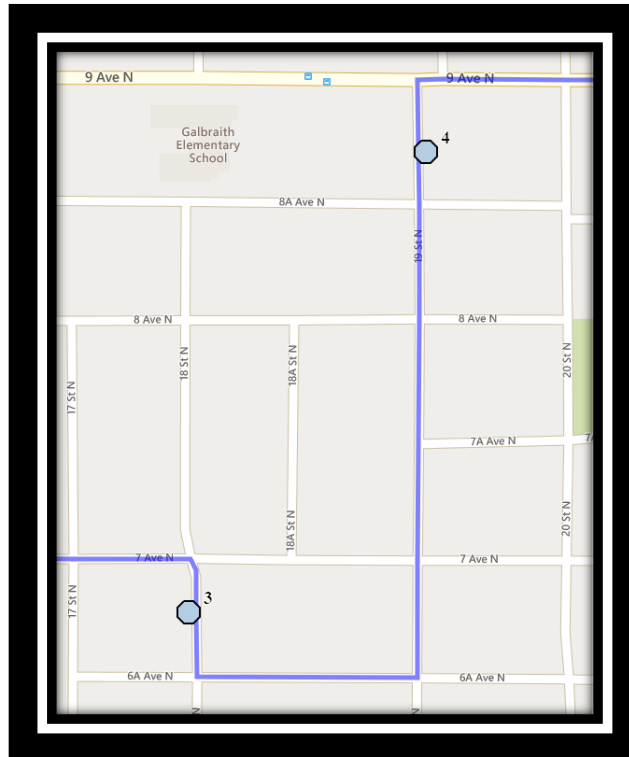

CFM N2

REVISED: August 26, 2022

EFFECTIVE: August 31, 2022

Catholic Central High East – 405 18 Street South – (403) 327-4596

St. Francis Middle School – 333 18 Street South – (403) 327-3402

Ecole St. Mary's – 422 20 Street South – (403) 327-3098

Please arrive 10 minutes before scheduled pick up and drop off times. Times shown may vary due to weather & traffic conditions.
Bus routes and maps are subject to change. For the most up-to-date version, visit www.southland.ca/lethbridge.