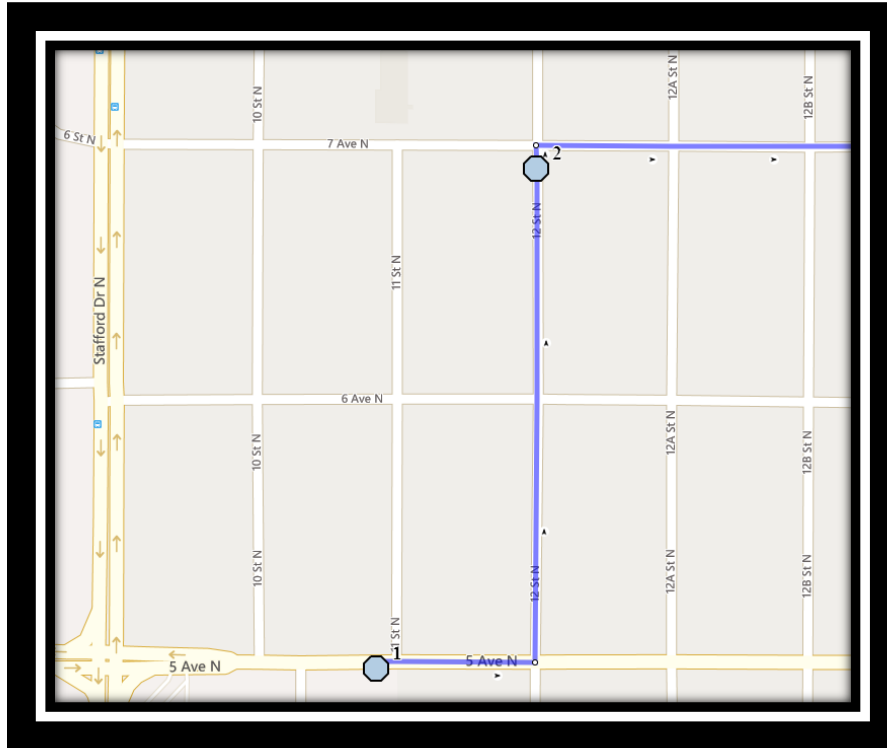

CFM N2

REVISED: August 26, 2022

EFFECTIVE: August 31, 2022

Catholic Central High East – 405 18 Street South – (403) 327-4596

St. Francis Middle School – 333 18 Street South – (403) 327-3402

Ecole St. Mary's – 422 20 Street South – (403) 327-3098

Please arrive 10 minutes before scheduled pick up and drop off times. Times shown may vary due to weather & traffic conditions.
Bus routes and maps are subject to change. For the most up-to-date version, visit www.southland.ca/lethbridge.