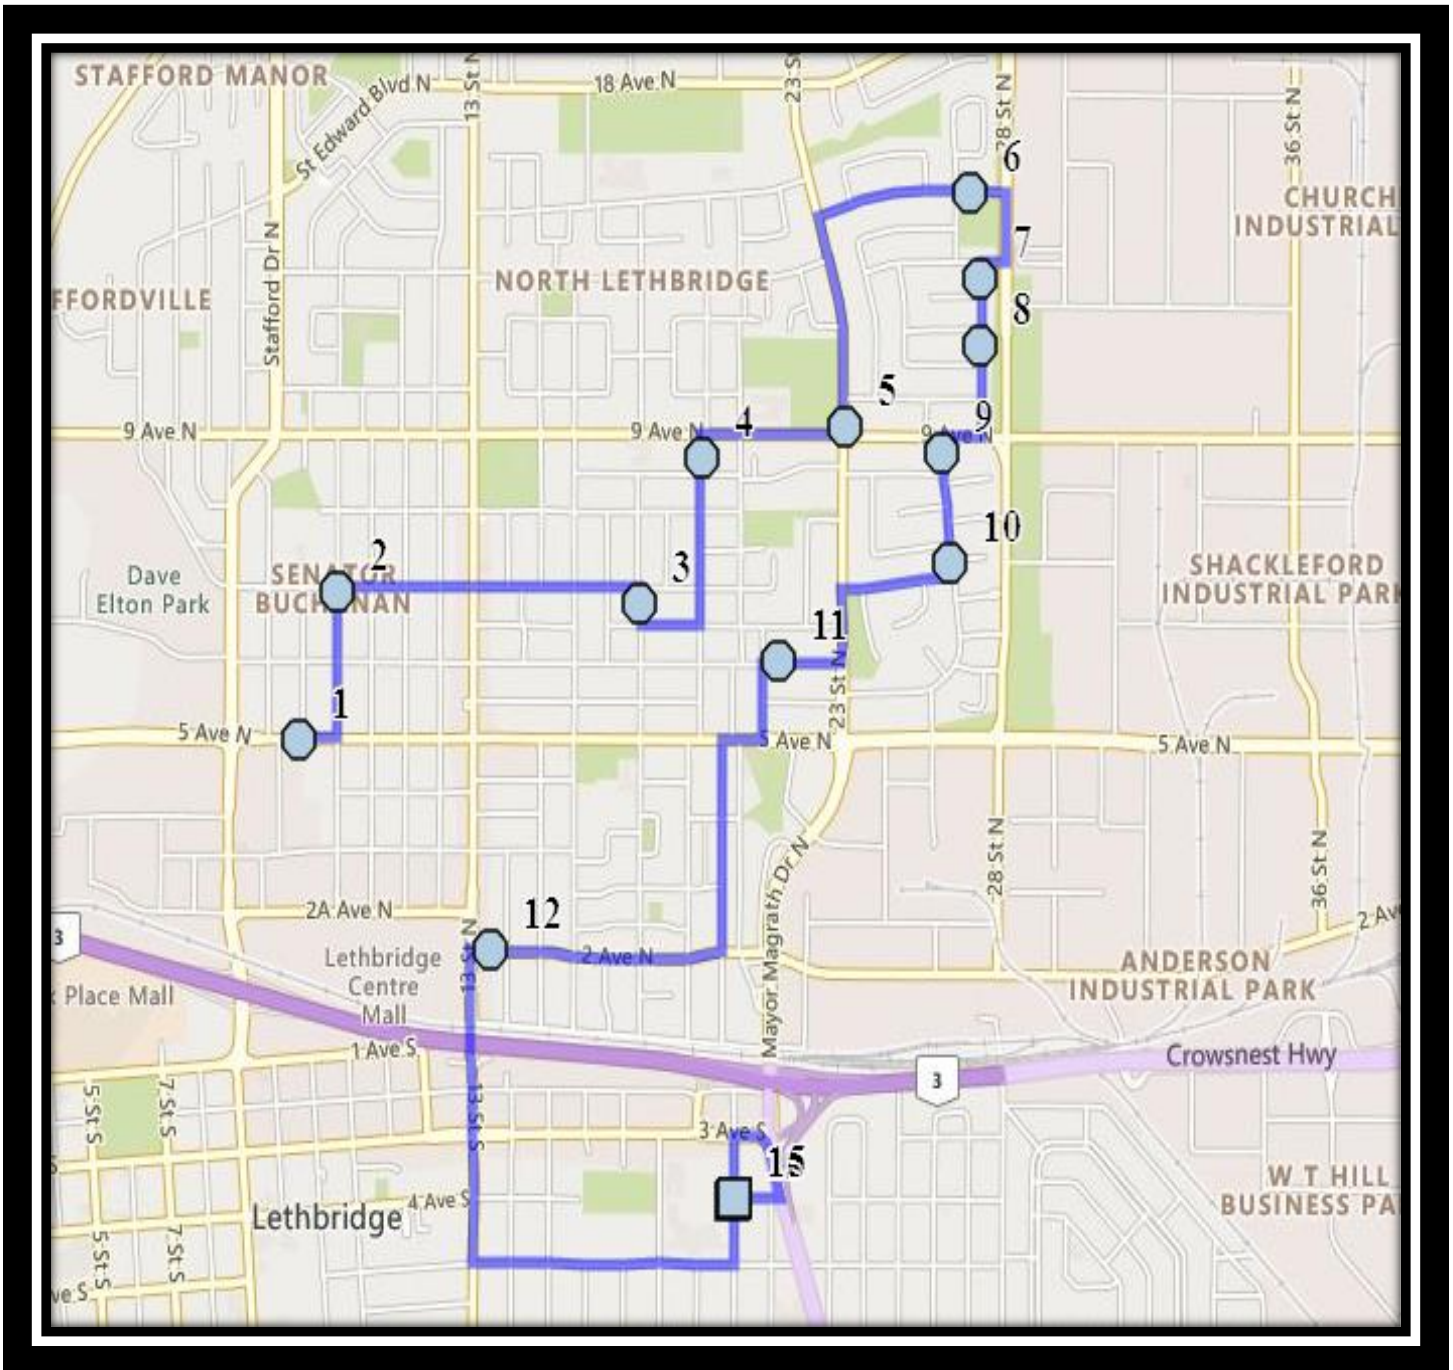

CFM N2

REVISED: August 26, 2022

EFFECTIVE: August 31, 2022

PM Route Same Direction as AM

Catholic Central High East – 405 18 Street South – (403) 327-4596

St. Francis Middle School – 333 18 Street South – (403) 327-3402

Ecole St. Mary’s – 422 20 Street South – (403) 327-3098

Please arrive 10 minutes before scheduled pick up and drop off times. Times shown may vary due to weather & traffic conditions. Bus routes and maps are subject to change. For the most up-to-date version, visit www.southland.ca/lethbridge.