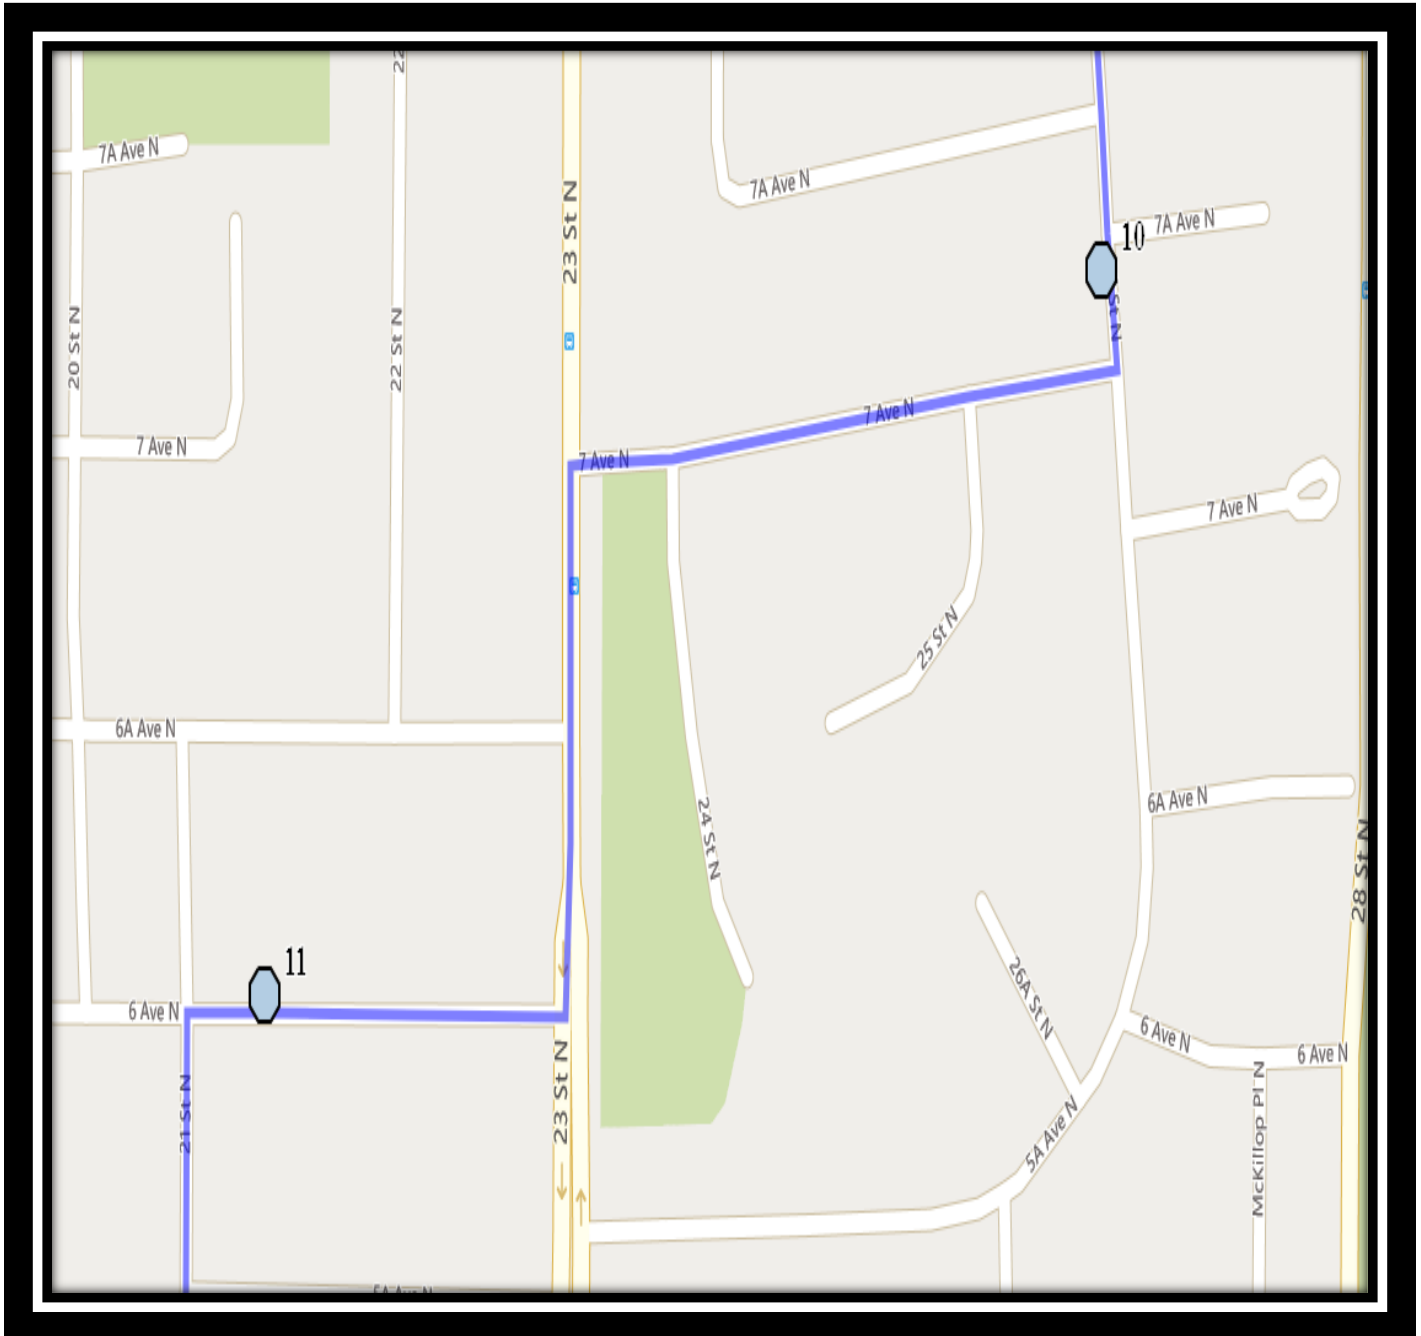

CFM N2

REVISED: August 26, 2022

EFFECTIVE: August 31, 2022

Catholic Central High East – 405 18 Street South – (403) 327-4596
St. Francis Middle School – 333 18 Street South – (403) 327-3402
Ecole St. Mary’s – 422 20 Street South – (403) 327-3098

Please arrive 10 minutes before scheduled pick up and drop off times. Times shown may vary due to weather & traffic conditions.
Bus routes and maps are subject to change. For the most up-to-date version, visit www.southland.ca/lethbridge.