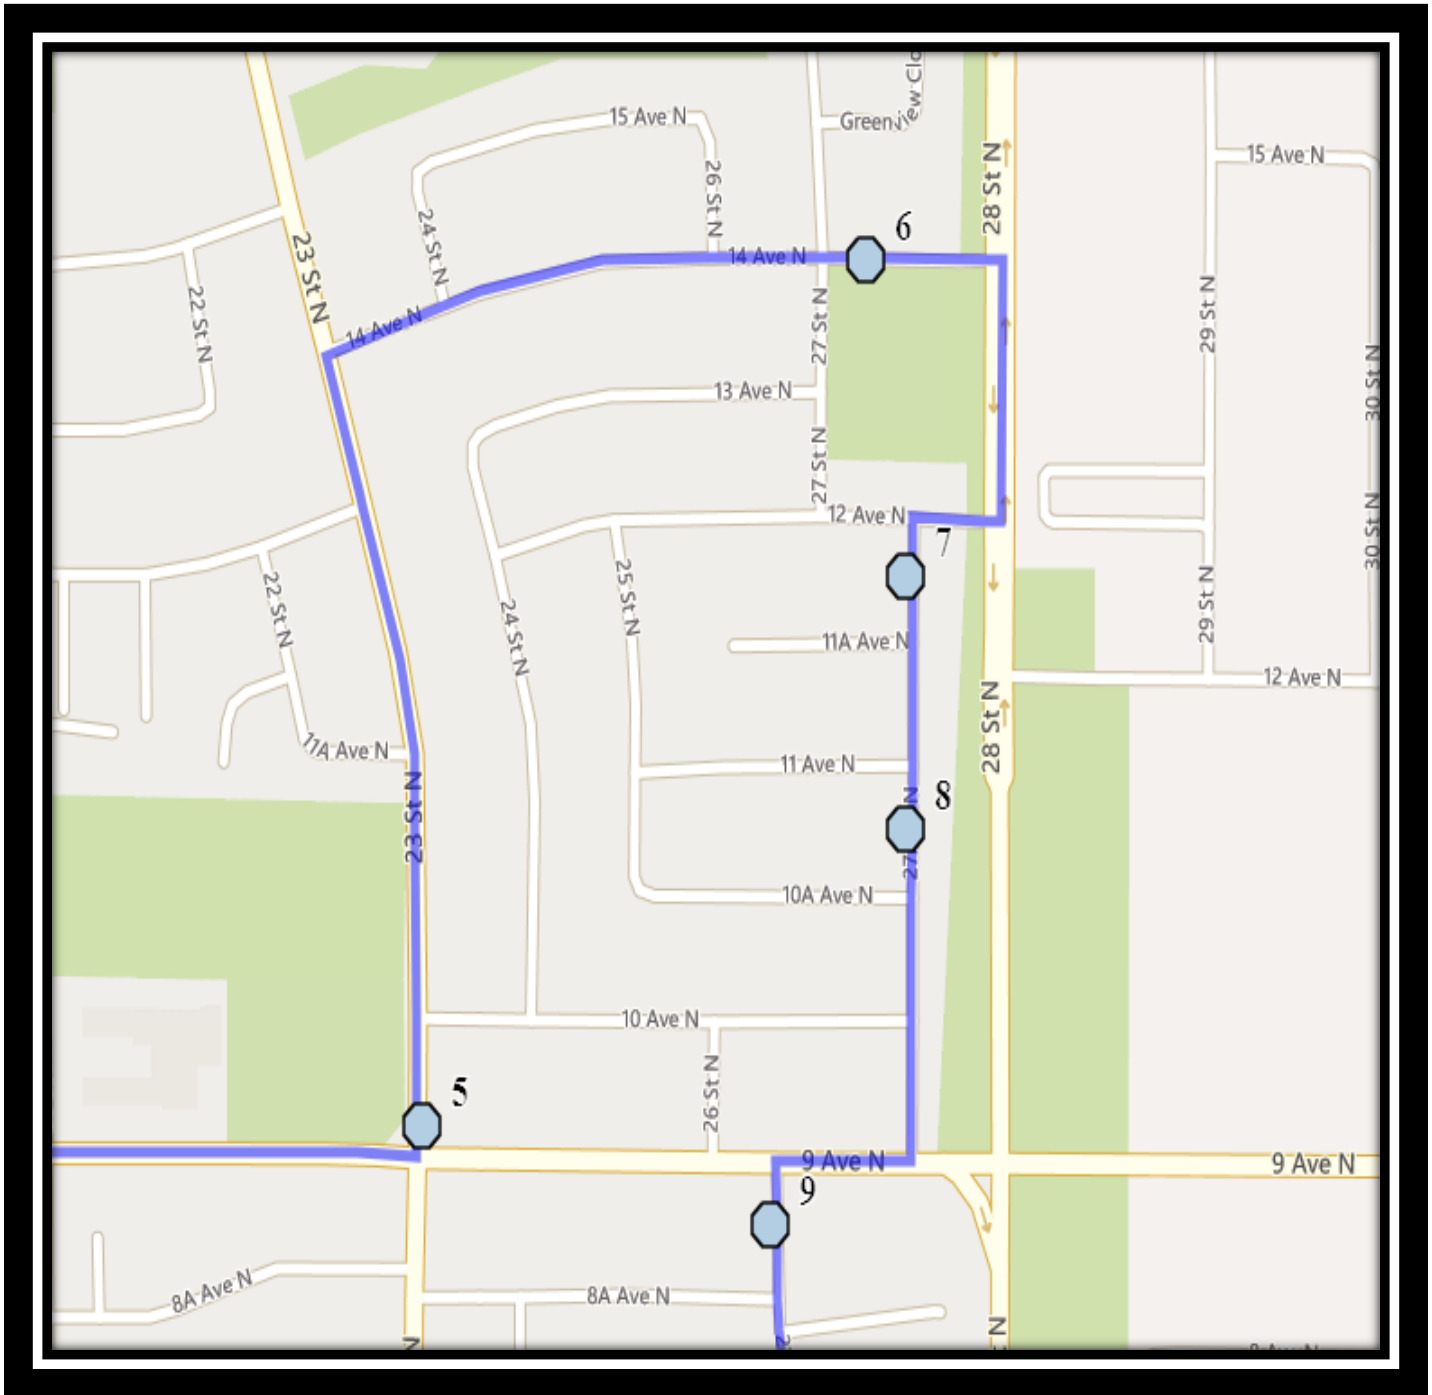

CFM N2

REVISED: August 26, 2022

EFFECTIVE: August 31, 2022

Catholic Central High East – 405 18 Street South – (403) 327-4596

St. Francis Middle School – 333 18 Street South – (403) 327-3402

Ecole St. Mary’s – 422 20 Street South – (403) 327-3098

Please arrive 10 minutes before scheduled pick up and drop off times. Times shown may vary due to weather & traffic conditions.
Bus routes and maps are subject to change. For the most up-to-date version, visit www.southland.ca/lethbridge.