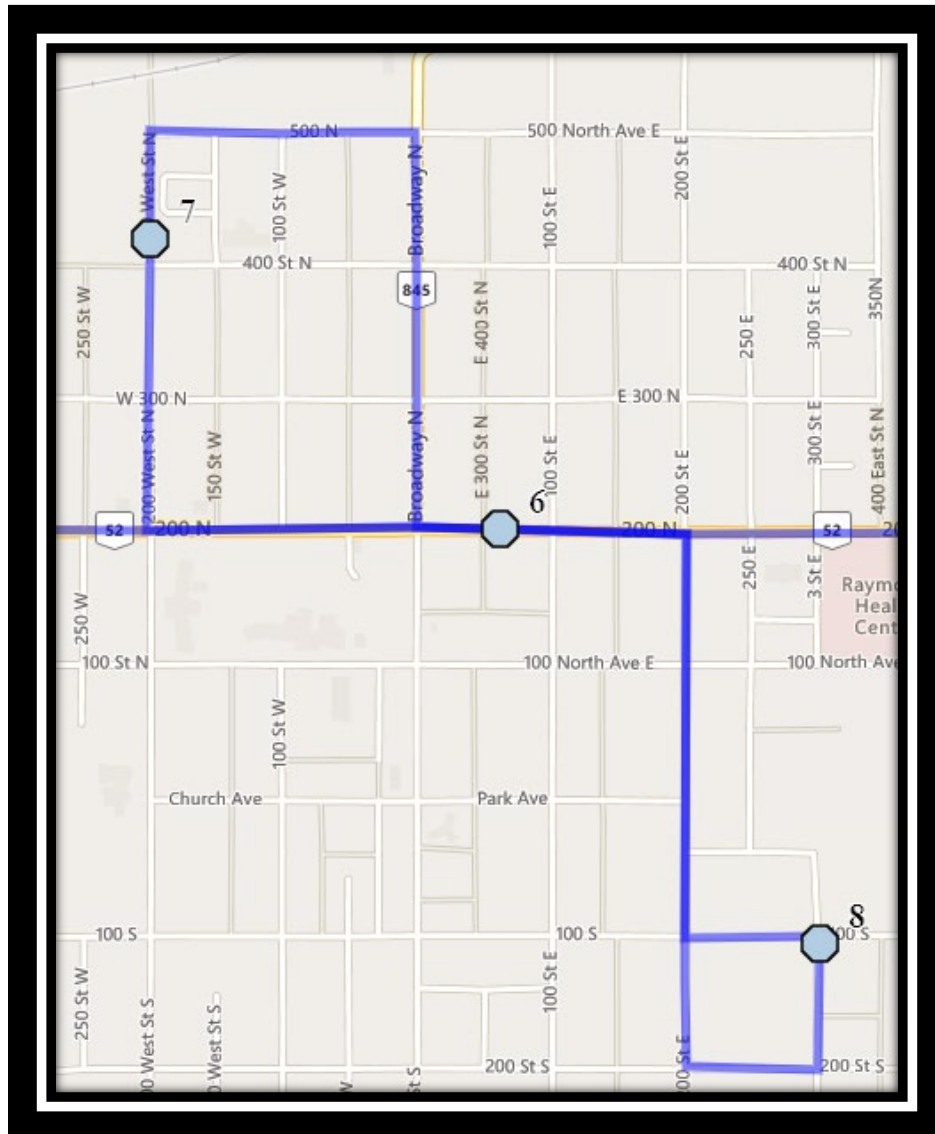

CFM Raymond/Stirling

REVISED: August 15, 2022

EFFECTIVE: August 31, 2022

Catholic Central High East – 405 18 Street South – (403) 327-4596
St. Francis Middle School – 333 18 Street South – (403) 327-3402
Ecole St. Mary’s – 422 20 Street South – (403) 327-3098

Please arrive 10 minutes before scheduled pick up and drop off times. Times shown may vary due to weather & traffic conditions.
Bus routes and maps are subject to change. For the most up-to-date version, visit www.southland.ca/lethbridge.