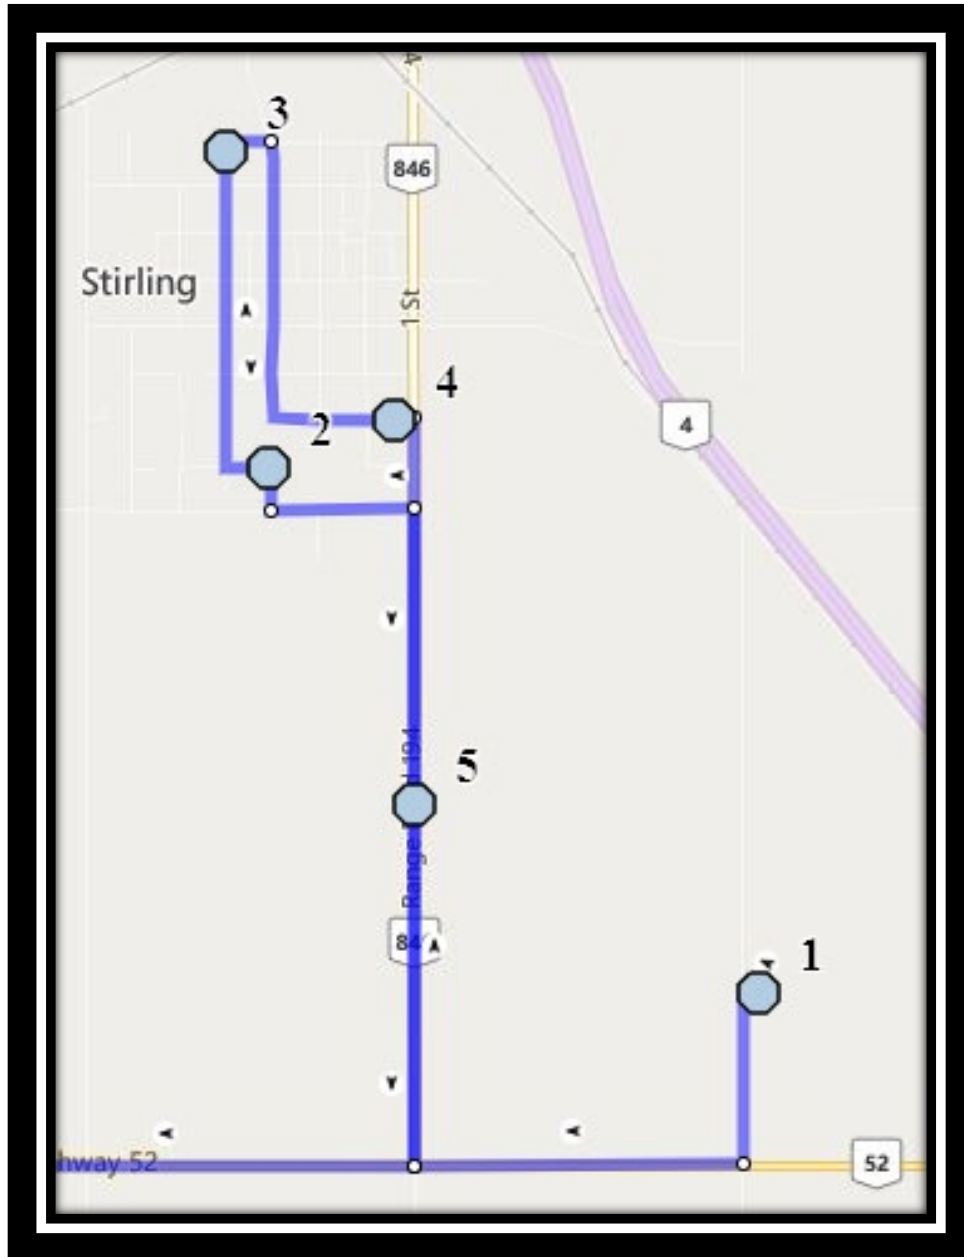

# CFM Raymond/Stirling

REVISED: August 15, 2022

EFFECTIVE: August 31, 2022

**PM Route Same Direction as AM**

**Catholic Central High East – 405 18 Street South – (403) 327-4596**

**St. Francis Middle School – 333 18 Street South – (403) 327-3402**

**Ecole St. Mary's – 422 20 Street South – (403) 327-3098**

Please arrive 10 minutes before scheduled pick up and drop off times. Times shown may vary due to weather & traffic conditions.  
Bus routes and maps are subject to change. For the most up-to-date version, visit [www.southland.ca/lethbridge](http://www.southland.ca/lethbridge).

Please arrive 10 minutes before scheduled pick up and drop off times. Times shown may vary due to weather & traffic conditions.  
Bus routes and maps are subject to change. For the most up-to-date version, visit [www.southland.ca/lethbridge](http://www.southland.ca/lethbridge).

## Monday – Friday

**#1 - 6:25 AM - Range Road 193 - 62041**

**#2 - 6:34 AM - 4 Street South**

**#3 - 6:40 AM - 5 Street South - Horseshoe Driveway**

**#4 - 6:47 AM - 6 Ave South**

**#5 - 6:50 AM - Highway 846 - 63007**