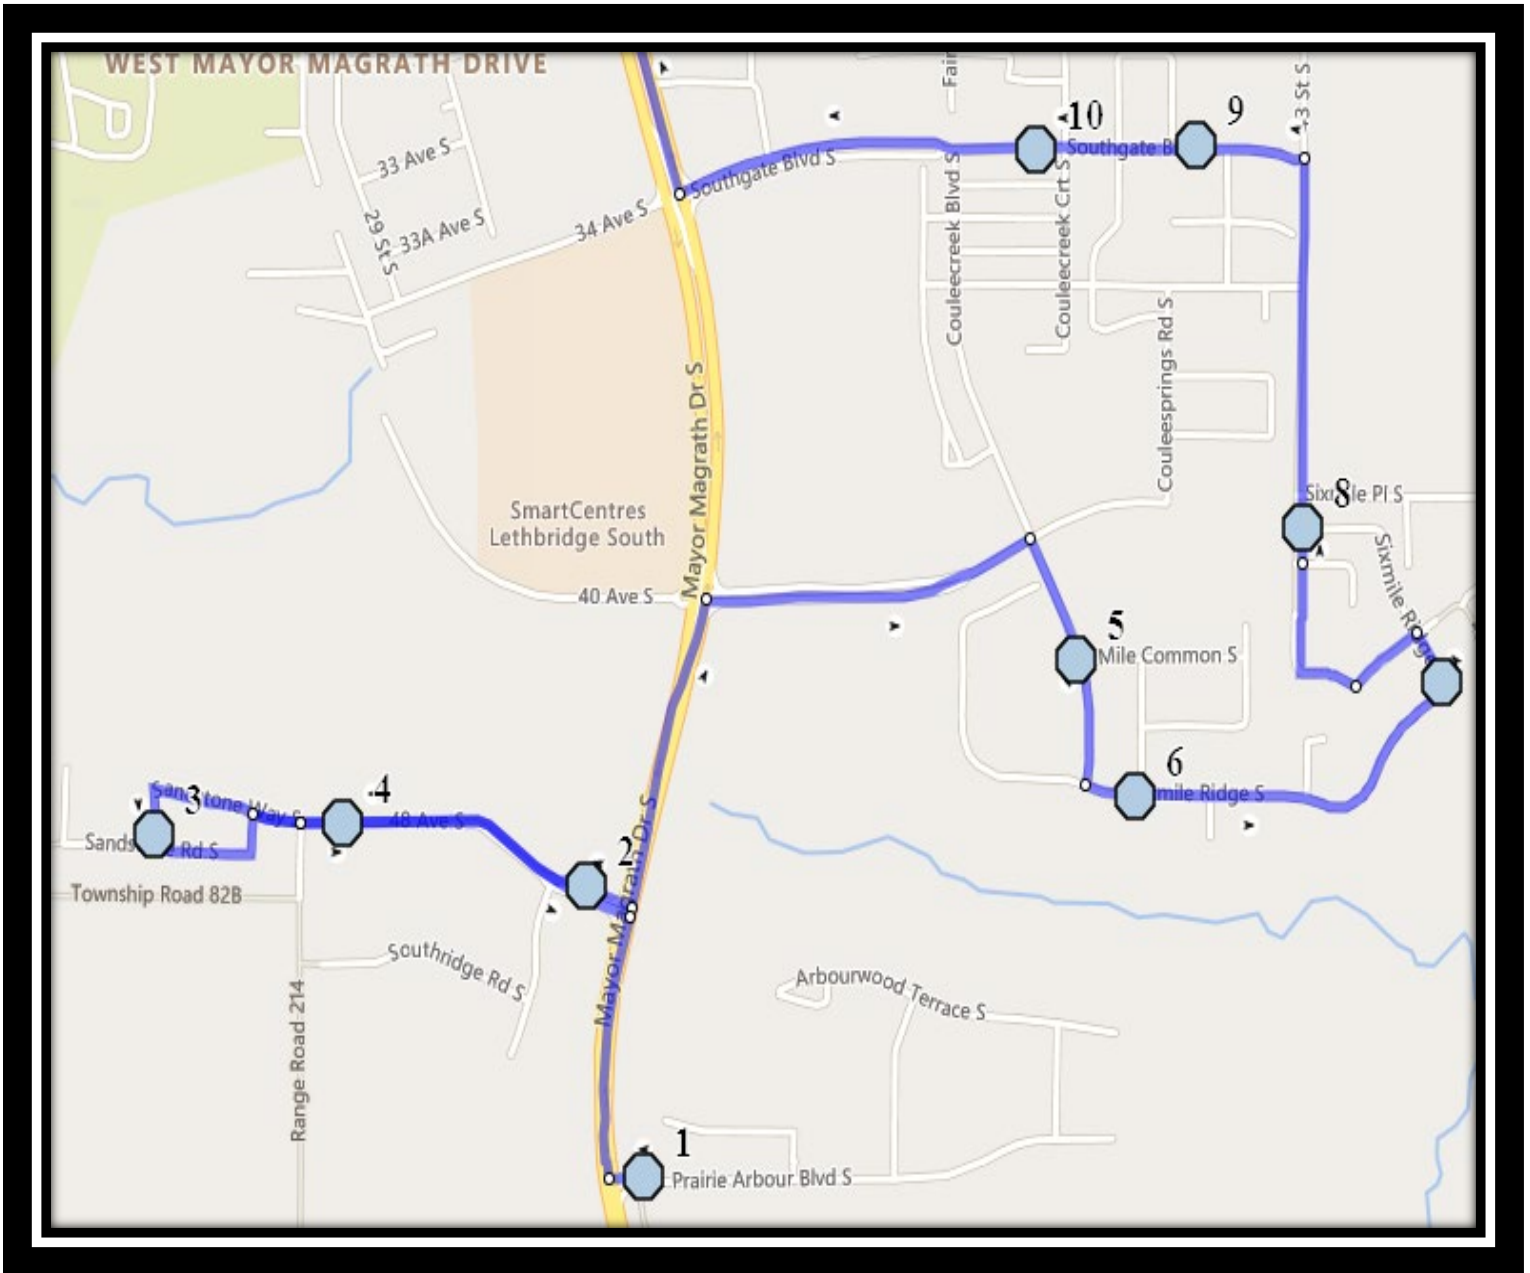

CFM S1

REVISED: August 15, 2022

EFFECTIVE: August 31, 2022

PM Route Stops 5 – 10, then Stops 2 – 4, then Stop 1

Catholic Central High East – 405 18 Street South – (403) 327-4596

St. Francis Middle School – 333 18 Street South – (403) 327-3402

Ecole St. Mary's – 422 20 Street South – (403) 327-3098

Please arrive 10 minutes before scheduled pick up and drop off times. Times shown may vary due to weather & traffic conditions.
Bus routes and maps are subject to change. For the most up-to-date version, visit www.southland.ca/lethbridge.