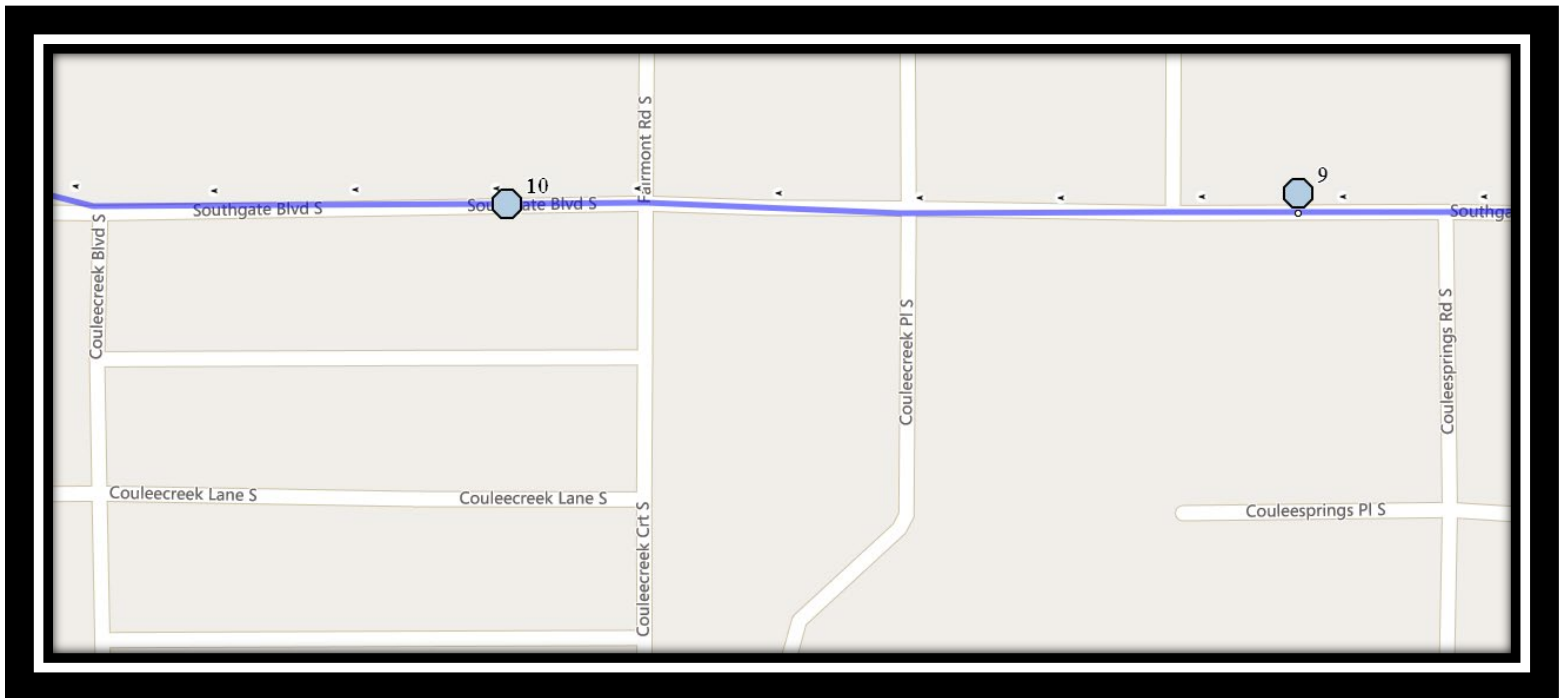

CFM S1

REVISED: August 15, 2022

EFFECTIVE: August 31, 2022

Catholic Central High East – 405 18 Street South – (403) 327-4596

St. Francis Middle School – 333 18 Street South – (403) 327-3402

Ecole St. Mary's – 422 20 Street South – (403) 327-3098

Please arrive 10 minutes before scheduled pick up and drop off times. Times shown may vary due to weather & traffic conditions.
Bus routes and maps are subject to change. For the most up-to-date version, visit www.southland.ca/lethbridge.