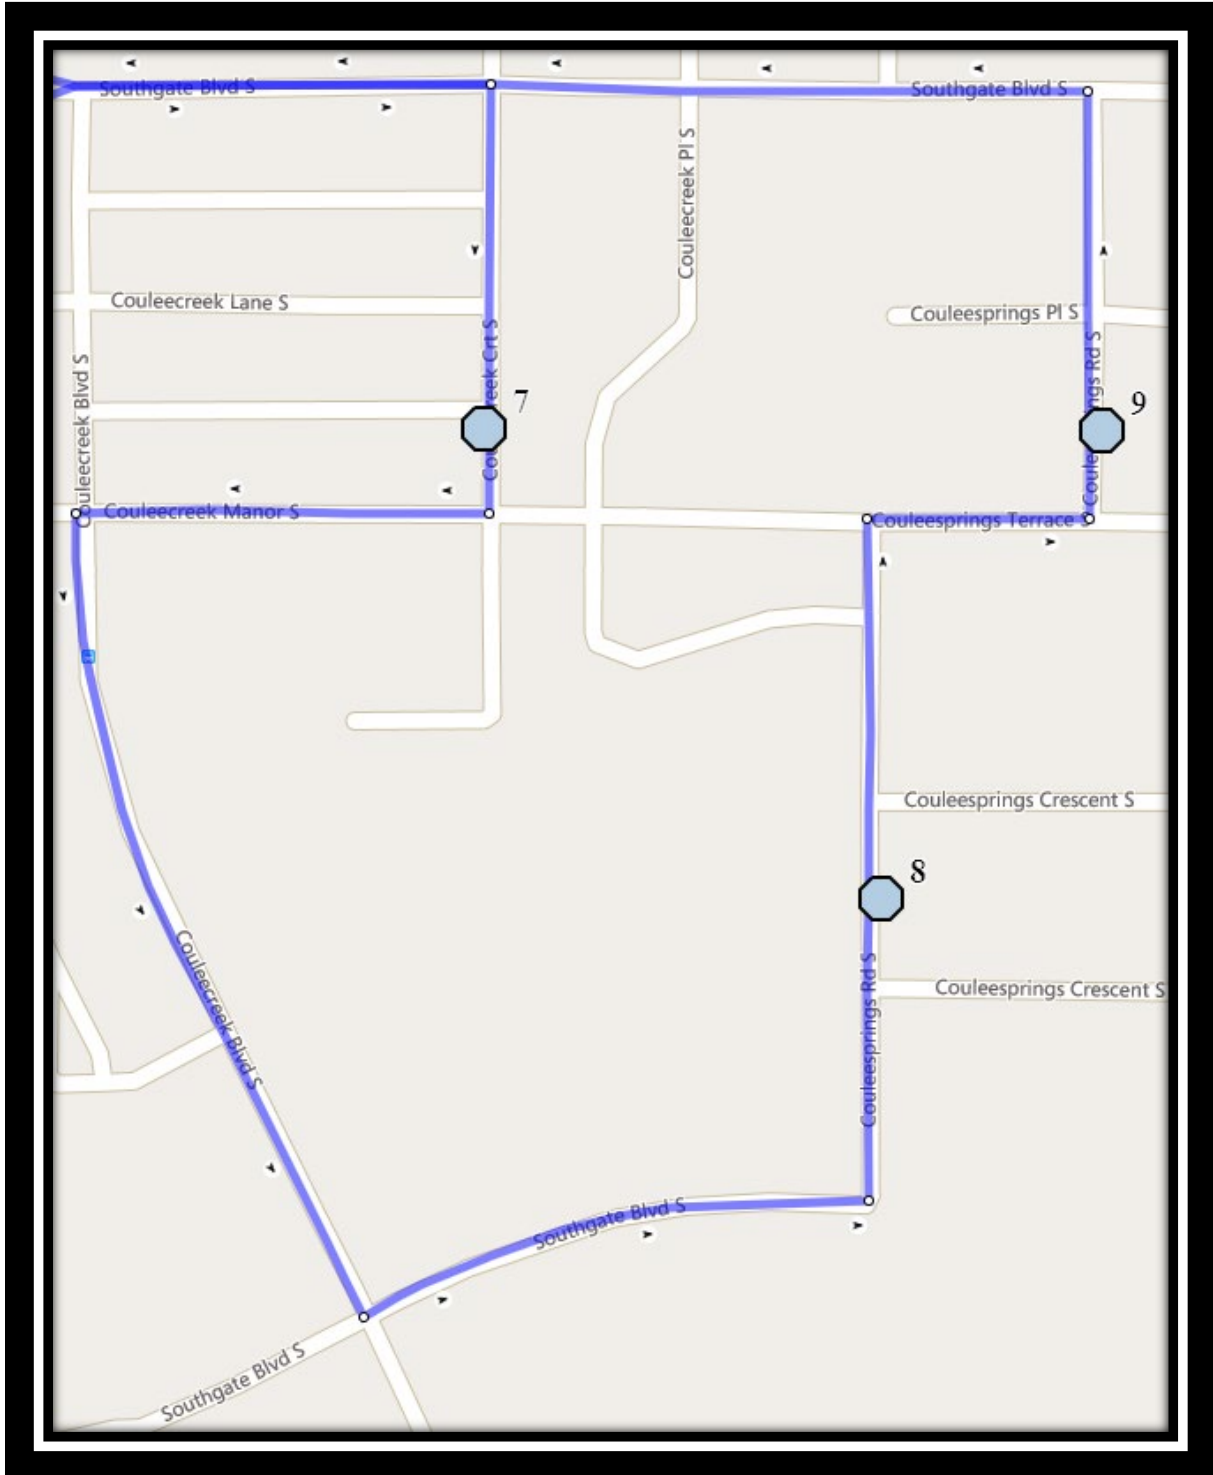

CFM S2

REVISED: August 15, 2022

EFFECTIVE: August 31, 2022

Catholic Central High East – 405 18 Street South – (403) 327-4596
St. Francis Middle School – 333 18 Street South – (403) 327-3402
Ecole St. Mary’s – 422 20 Street South – (403) 327-3098

Please arrive 10 minutes before scheduled pick up and drop off times. Times shown may vary due to weather & traffic conditions.
Bus routes and maps are subject to change. For the most up-to-date version, visit www.southland.ca/lethbridge.