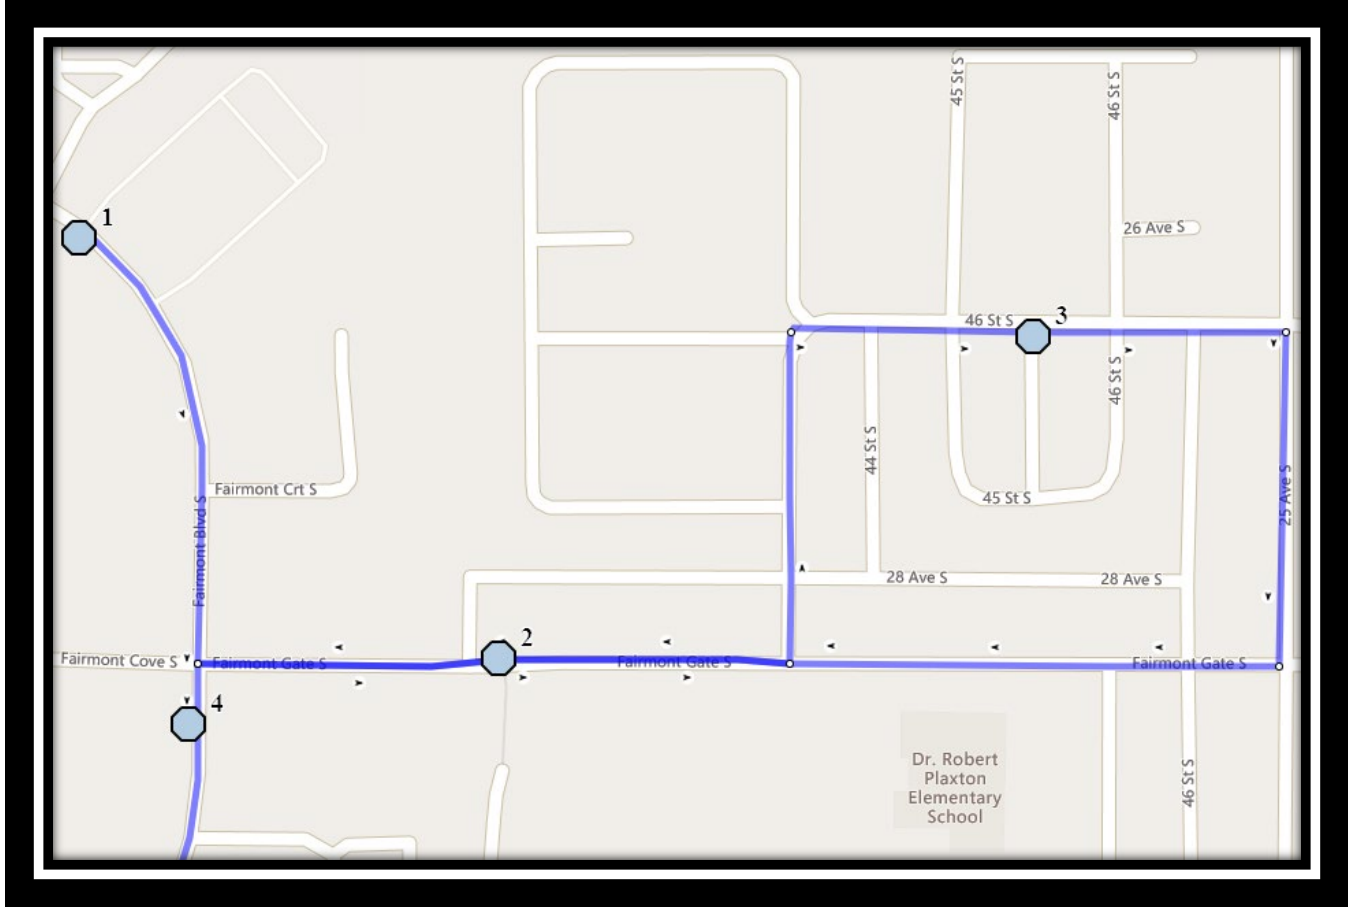

CFM S2

REVISED: August 15, 2022

EFFECTIVE: August 31, 2022

Catholic Central High East – 405 18 Street South – (403) 327-4596

St. Francis Middle School – 333 18 Street South – (403) 327-3402

Ecole St. Mary's – 422 20 Street South – (403) 327-3098

Please arrive 10 minutes before scheduled pick up and drop off times. Times shown may vary due to weather & traffic conditions.
Bus routes and maps are subject to change. For the most up-to-date version, visit www.southland.ca/lethbridge.