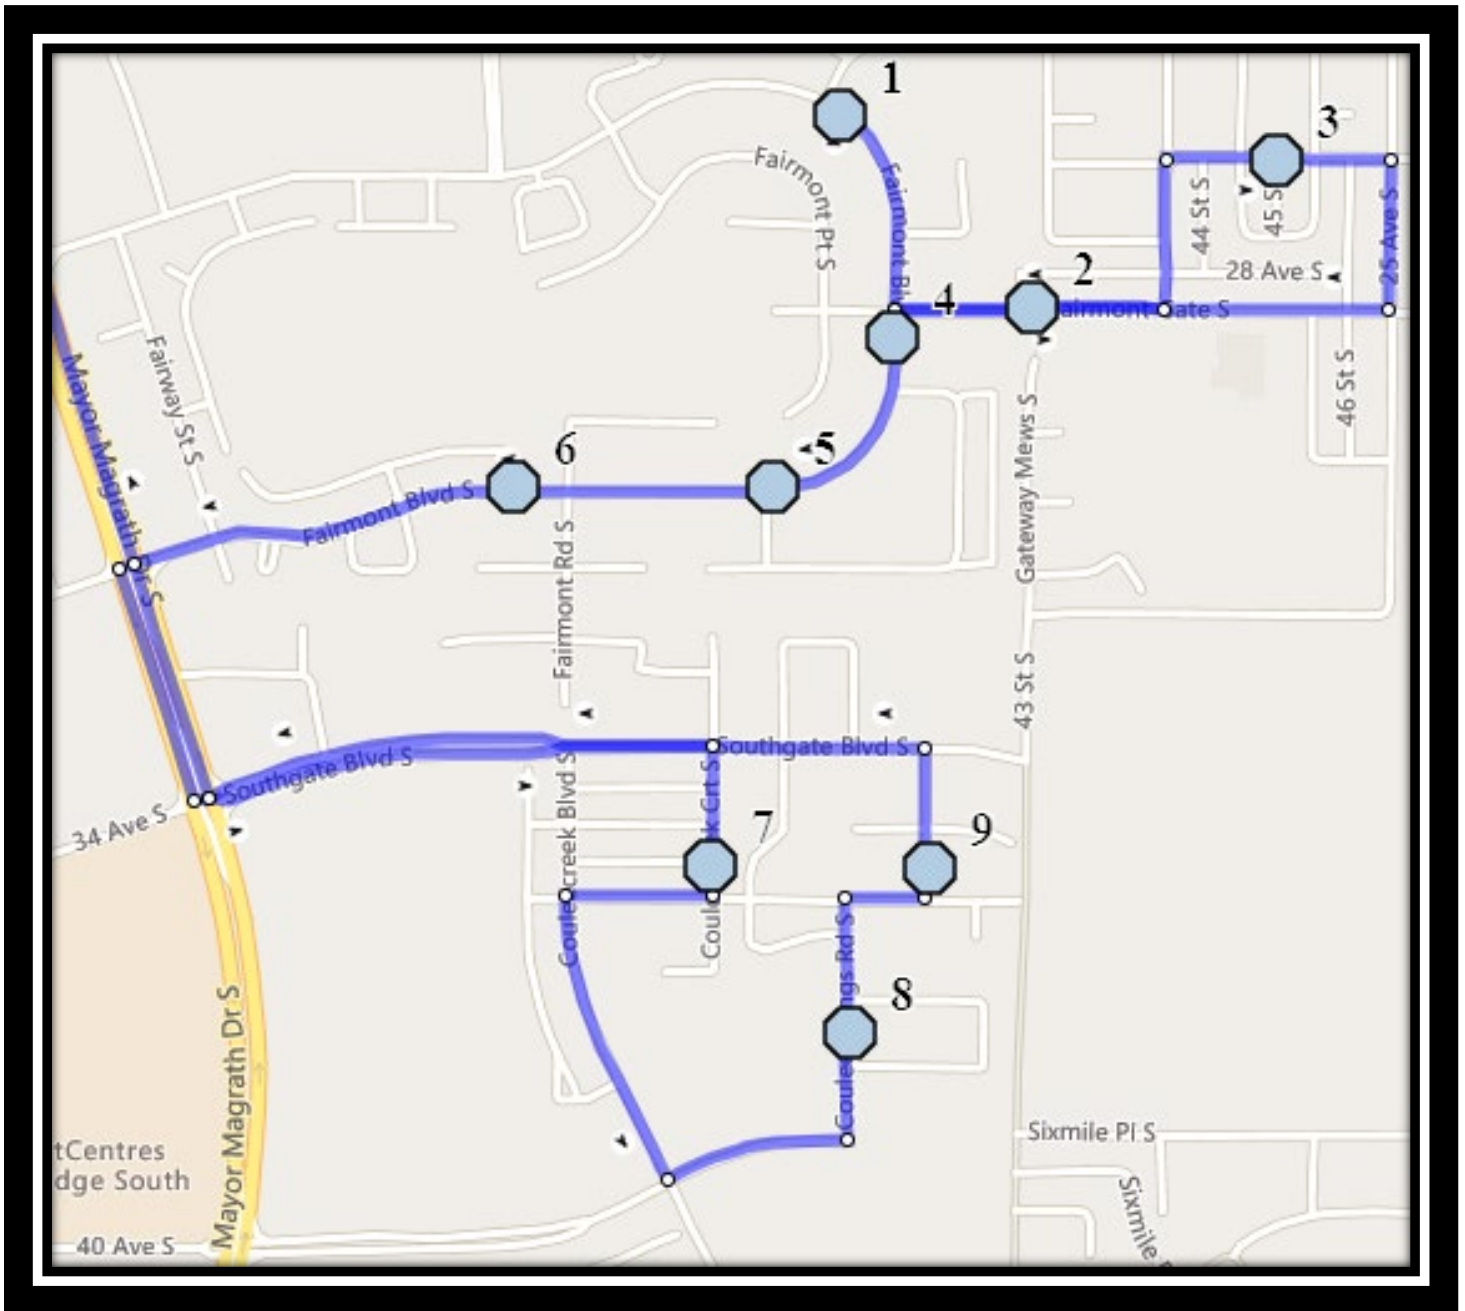

CFM S2

REVISED: August 15, 2022

EFFECTIVE: August 31, 2022

PM Route Same Direction as AM

Catholic Central High East – 405 18 Street South – (403) 327-4596

St. Francis Middle School – 333 18 Street South – (403) 327-3402

Ecole St. Mary's – 422 20 Street South – (403) 327-3098

Please arrive 10 minutes before scheduled pick up and drop off times. Times shown may vary due to weather & traffic conditions.
Bus routes and maps are subject to change. For the most up-to-date version, visit www.southland.ca/lethbridge.