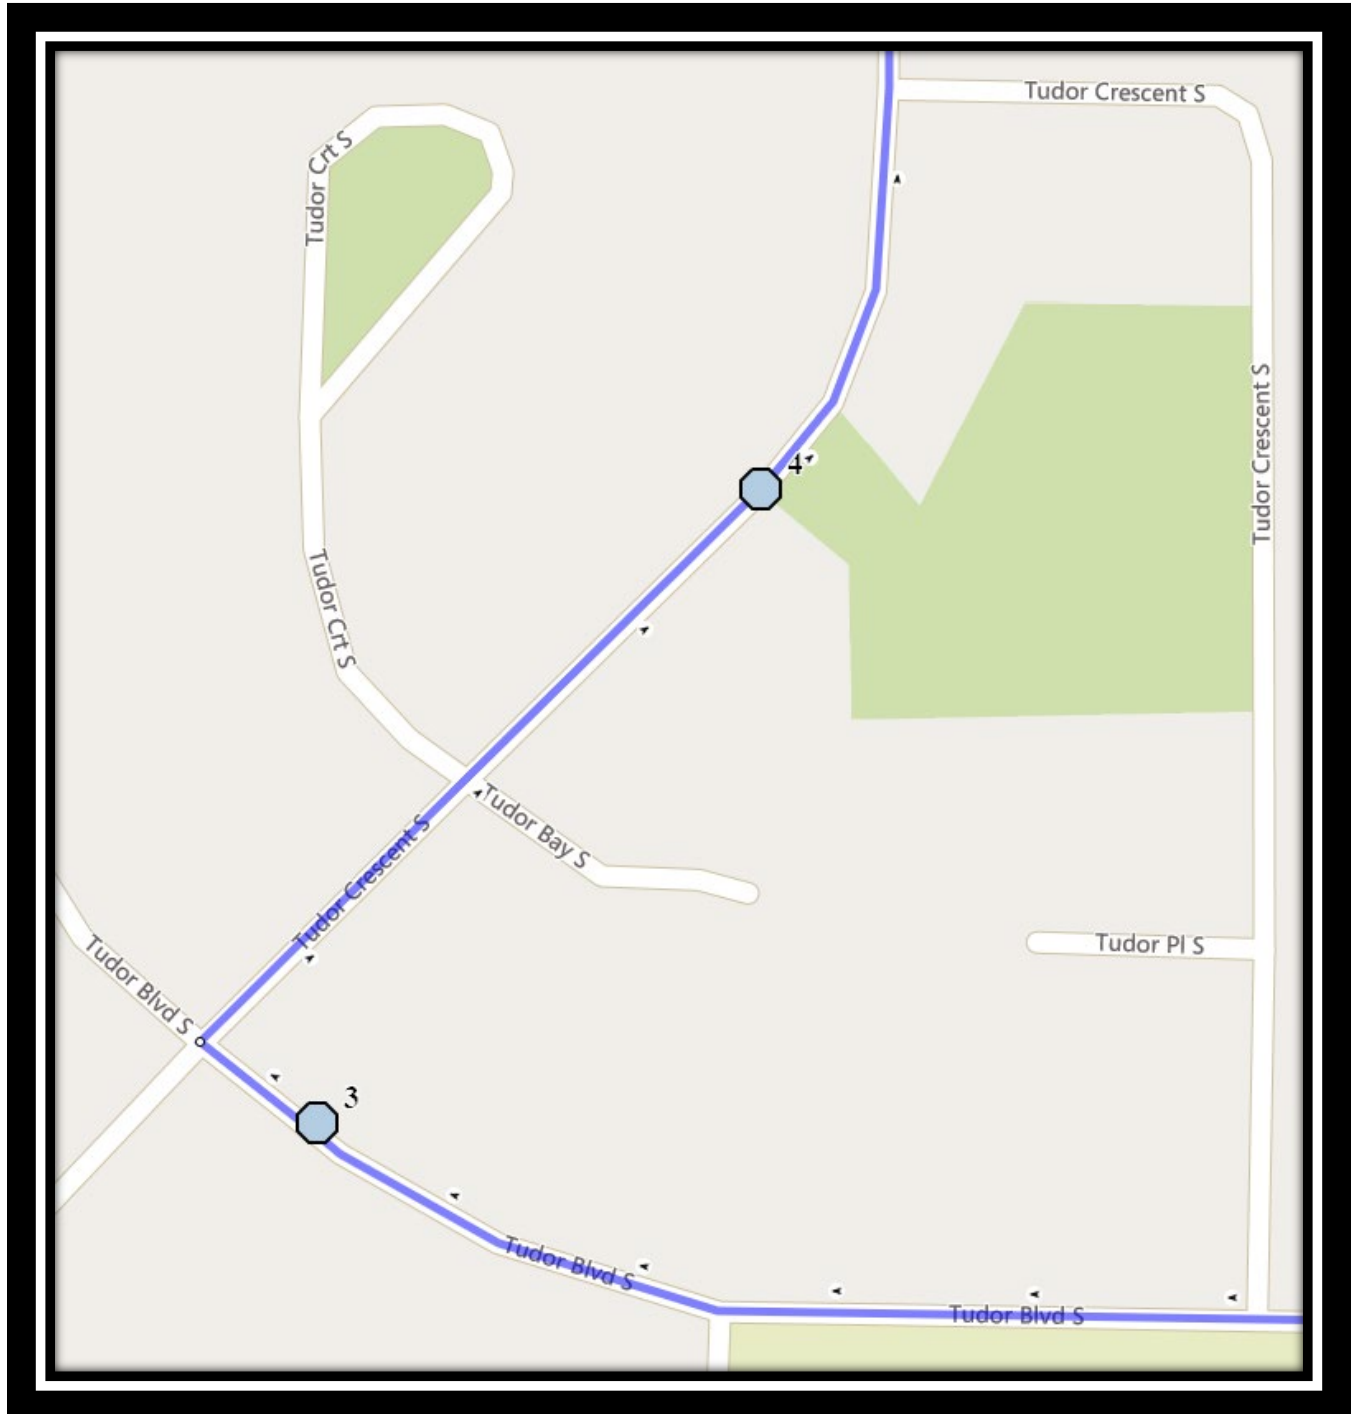

CFM S3

REVISED: August 15, 2022

EFFECTIVE: August 31, 2022

Catholic Central High East – 405 18 Street South – (403) 327-4596

St. Francis Middle School – 333 18 Street South – (403) 327-3402

Ecole St. Mary’s – 422 20 Street South – (403) 327-3098

Please arrive 10 minutes before scheduled pick up and drop off times. Times shown may vary due to weather & traffic conditions.

Bus routes and maps are subject to change. For the most up-to-date version, visit www.southland.ca/lethbridge.