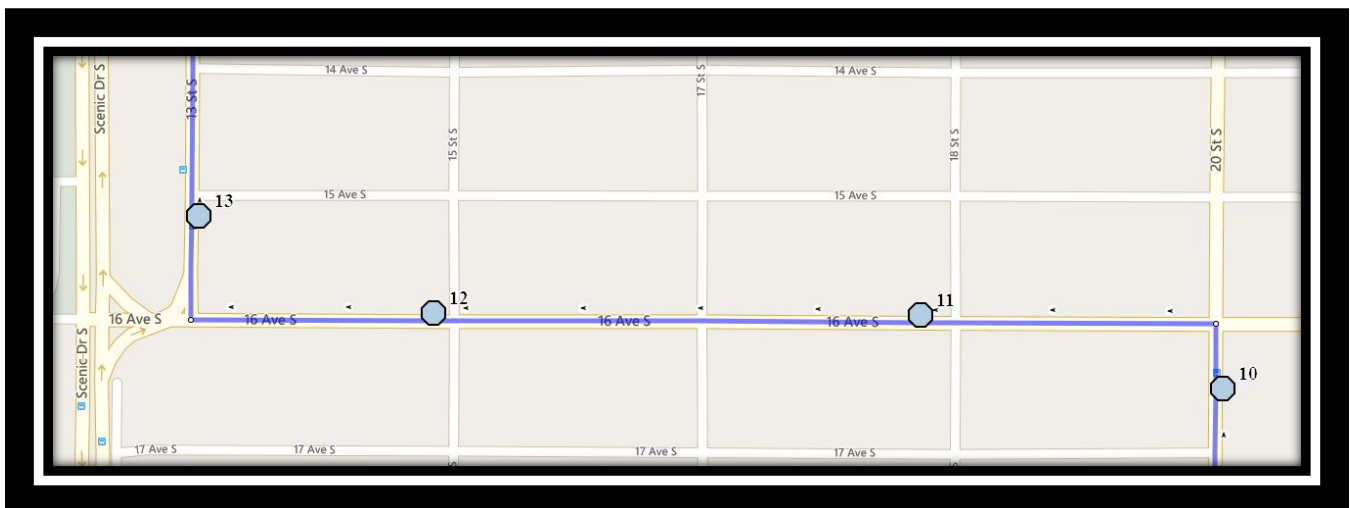

CFM S3

REVISED: August 15, 2022

EFFECTIVE: August 31, 2022

Catholic Central High East – 405 18 Street South – (403) 327-4596

St. Francis Middle School – 333 18 Street South – (403) 327-3402

Ecole St. Mary's – 422 20 Street South – (403) 327-3098

Please arrive 10 minutes before scheduled pick up and drop off times. Times shown may vary due to weather & traffic conditions.

Bus routes and maps are subject to change. For the most up-to-date version, visit www.southland.ca/lethbridge.