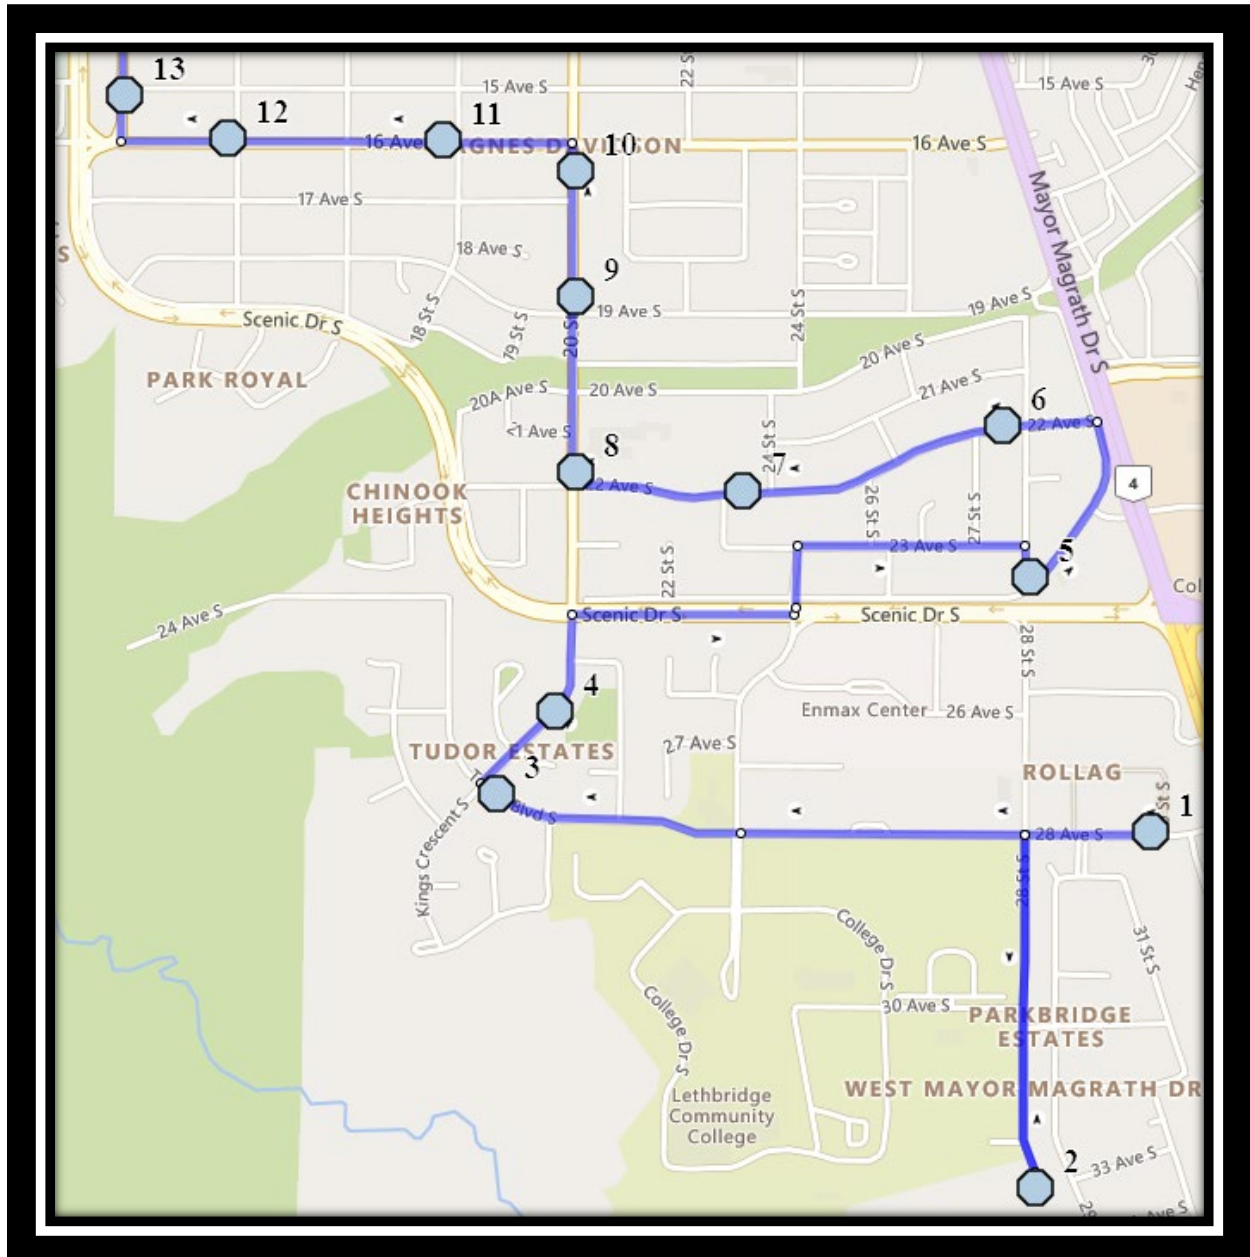

CFM S3

REVISED: August 15, 2022

EFFECTIVE: August 31, 2022

PM Route Same Direction as AM

Catholic Central High East – 405 18 Street South – (403) 327-4596

St. Francis Middle School – 333 18 Street South – (403) 327-3402

Ecole St. Mary's – 422 20 Street South – (403) 327-3098

Please arrive 10 minutes before scheduled pick up and drop off times. Times shown may vary due to weather & traffic conditions.
Bus routes and maps are subject to change. For the most up-to-date version, visit www.southland.ca/lethbridge.