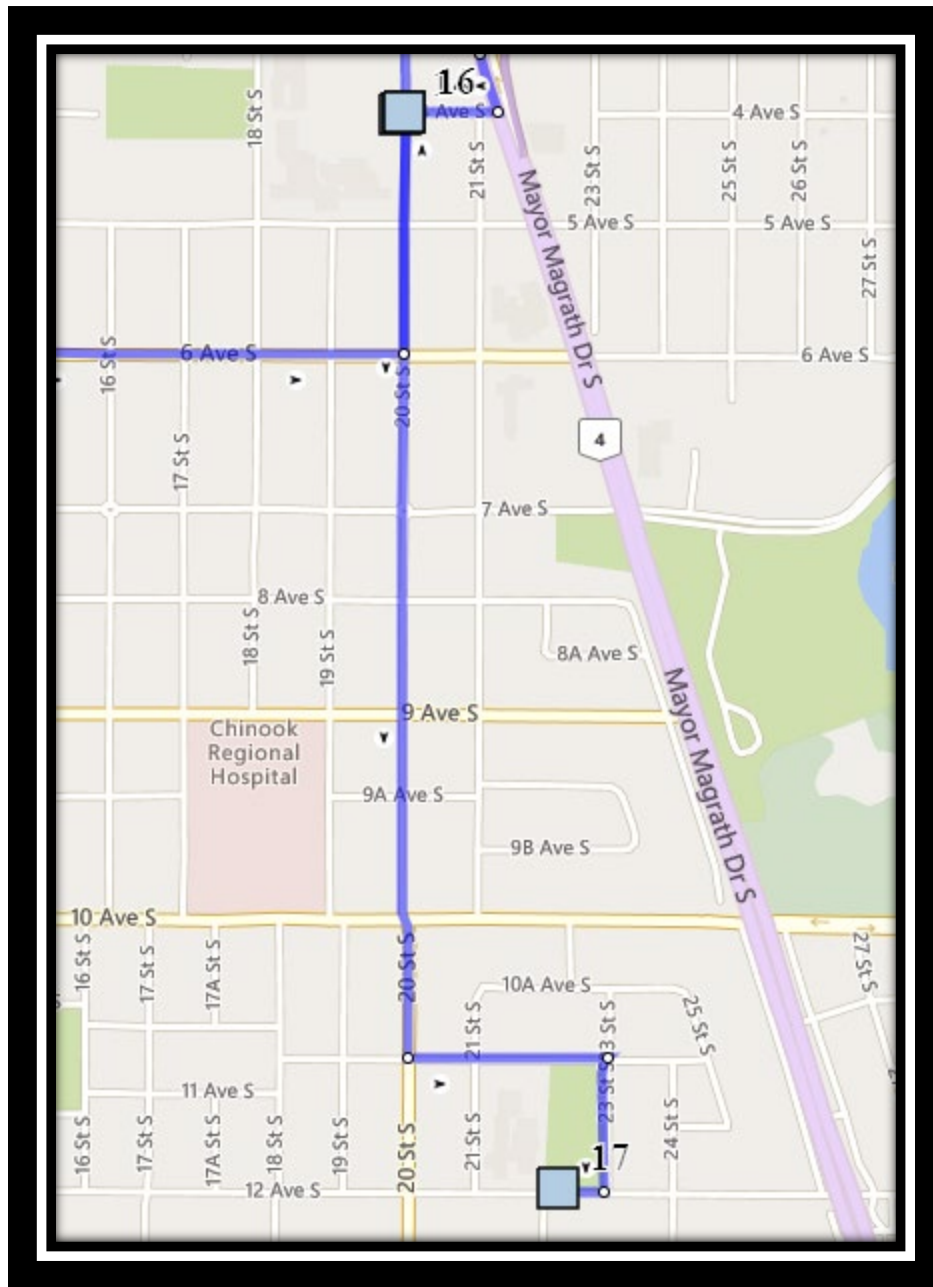

CFM S3

REVISED: August 15, 2022

EFFECTIVE: August 31, 2022

PM Route – Same direction as AM

Catholic Central High East – 405 18 Street South – (403) 327-4596

St. Francis Middle School – 333 18 Street South – (403) 327-3402

Ecole St. Mary's – 422 20 Street South – (403) 327-3098

Please arrive 10 minutes before scheduled pick up and drop off times. Times shown may vary due to weather & traffic conditions.

Bus routes and maps are subject to change. For the most up-to-date version, visit www.southland.ca/lethbridge.