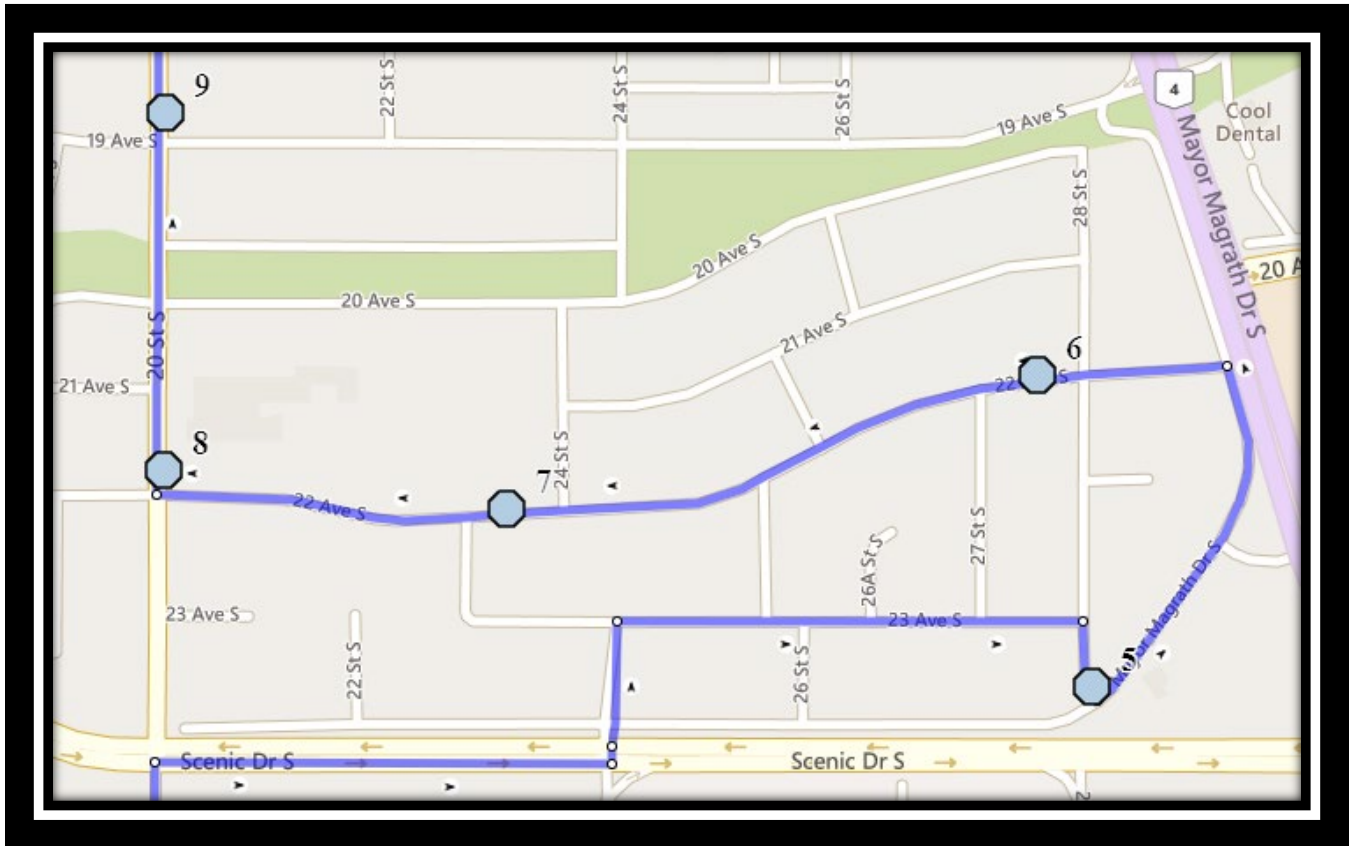

CFM S3

REVISED: August 15, 2022

EFFECTIVE: August 31, 2022

Catholic Central High East – 405 18 Street South – (403) 327-4596

St. Francis Middle School – 333 18 Street South – (403) 327-3402

Ecole St. Mary's – 422 20 Street South – (403) 327-3098

Please arrive 10 minutes before scheduled pick up and drop off times. Times shown may vary due to weather & traffic conditions.

Bus routes and maps are subject to change. For the most up-to-date version, visit www.southland.ca/lethbridge.