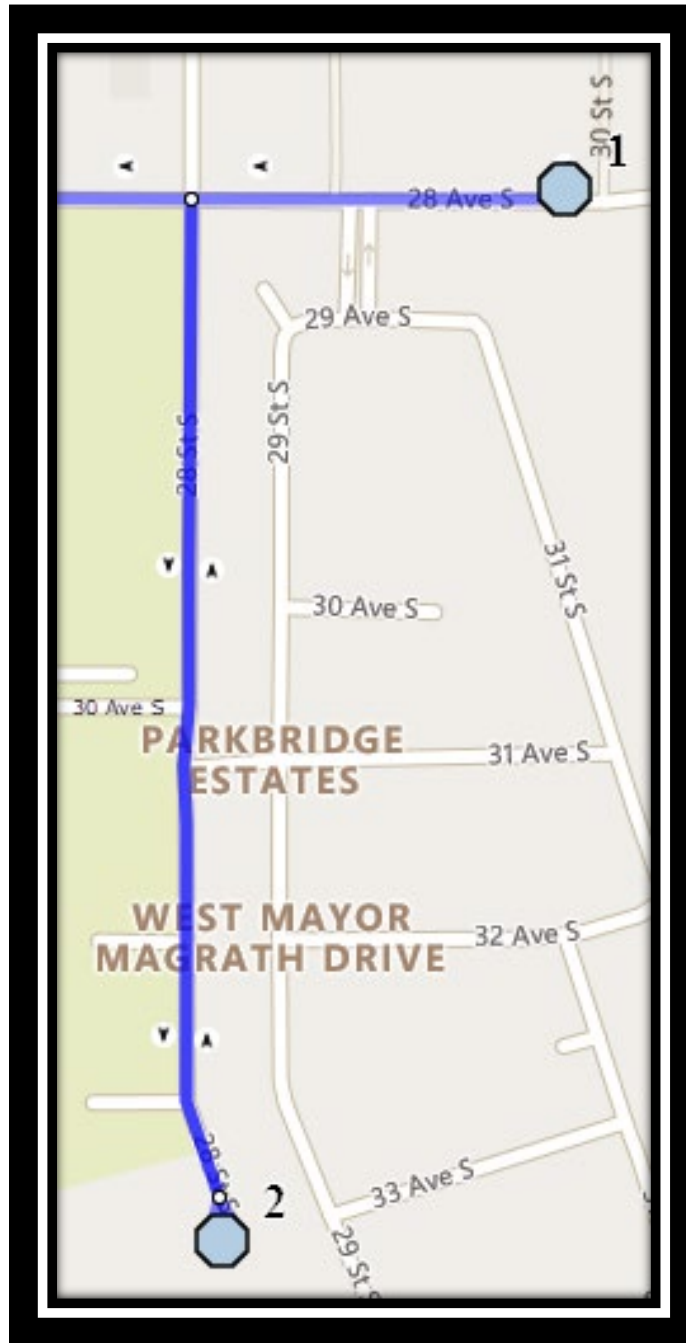

CFM S3

REVISED: August 15, 2022

EFFECTIVE: August 31, 2022

Catholic Central High East – 405 18 Street South – (403) 327-4596

St. Francis Middle School – 333 18 Street South – (403) 327-3402

Ecole St. Mary's – 422 20 Street South – (403) 327-3098

Please arrive 10 minutes before scheduled pick up and drop off times. Times shown may vary due to weather & traffic conditions.

Bus routes and maps are subject to change. For the most up-to-date version, visit www.southland.ca/lethbridge.