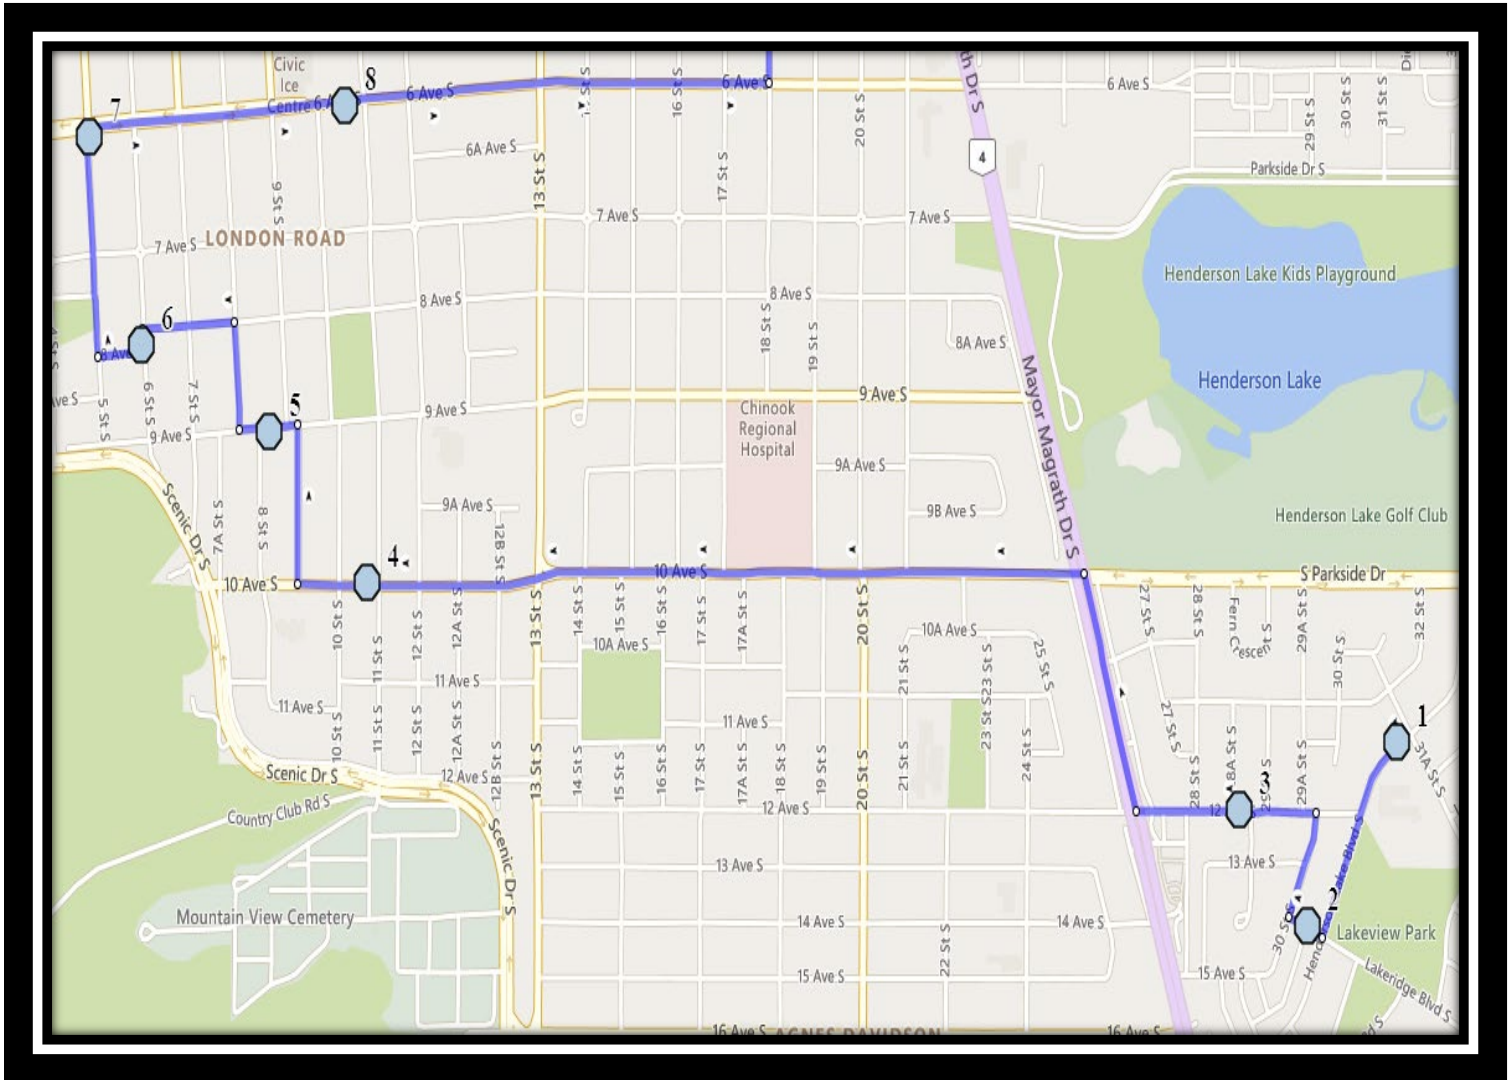

CFM S4

REVISED: August 15, 2022

EFFECTIVE: August 31, 2022

PM Route Same Direction as AM

Catholic Central High East – 405 18 Street South – (403) 327-4596

St. Francis Middle School – 333 18 Street South – (403) 327-3402

Ecole St. Mary’s – 422 20 Street South – (403) 327-3098

Please arrive 10 minutes before scheduled pick up and drop off times. Times shown may vary due to weather & traffic conditions. Bus routes and maps are subject to change. For the most up-to-date version, visit www.southland.ca/lethbridge.