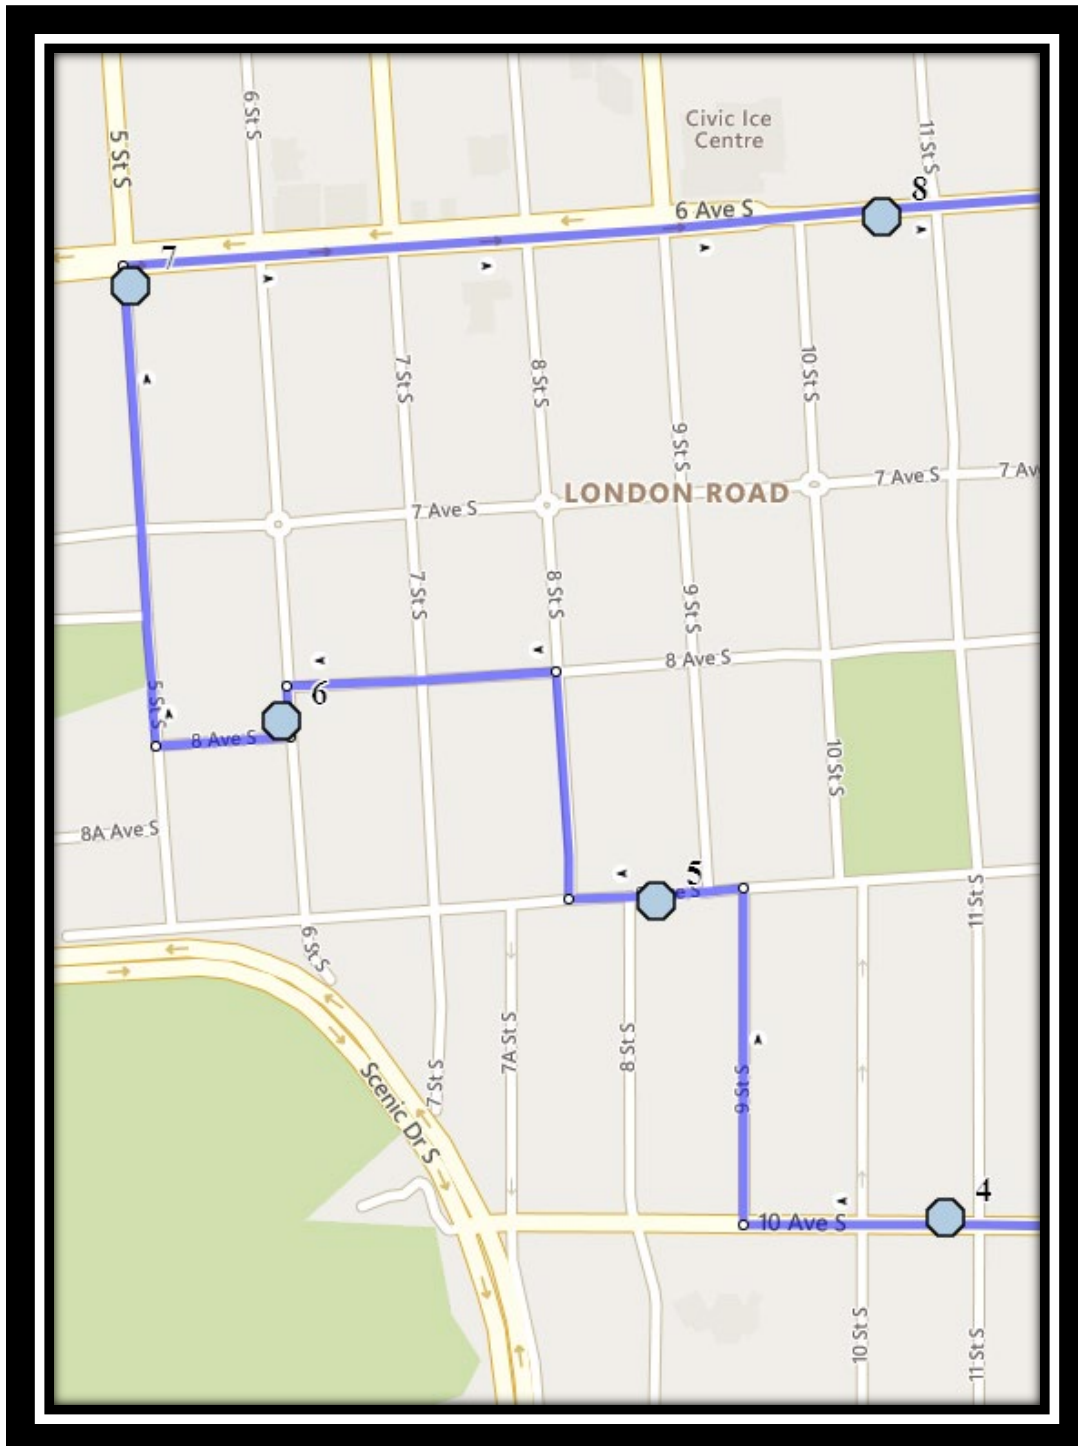

CFM S4

REVISED: August 15, 2022

EFFECTIVE: August 31, 2022

Catholic Central High East – 405 18 Street South – (403) 327-4596

St. Francis Middle School – 333 18 Street South – (403) 327-3402

Ecole St. Mary's – 422 20 Street South – (403) 327-3098

Please arrive 10 minutes before scheduled pick up and drop off times. Times shown may vary due to weather & traffic conditions.
Bus routes and maps are subject to change. For the most up-to-date version, visit www.southland.ca/lethbridge.