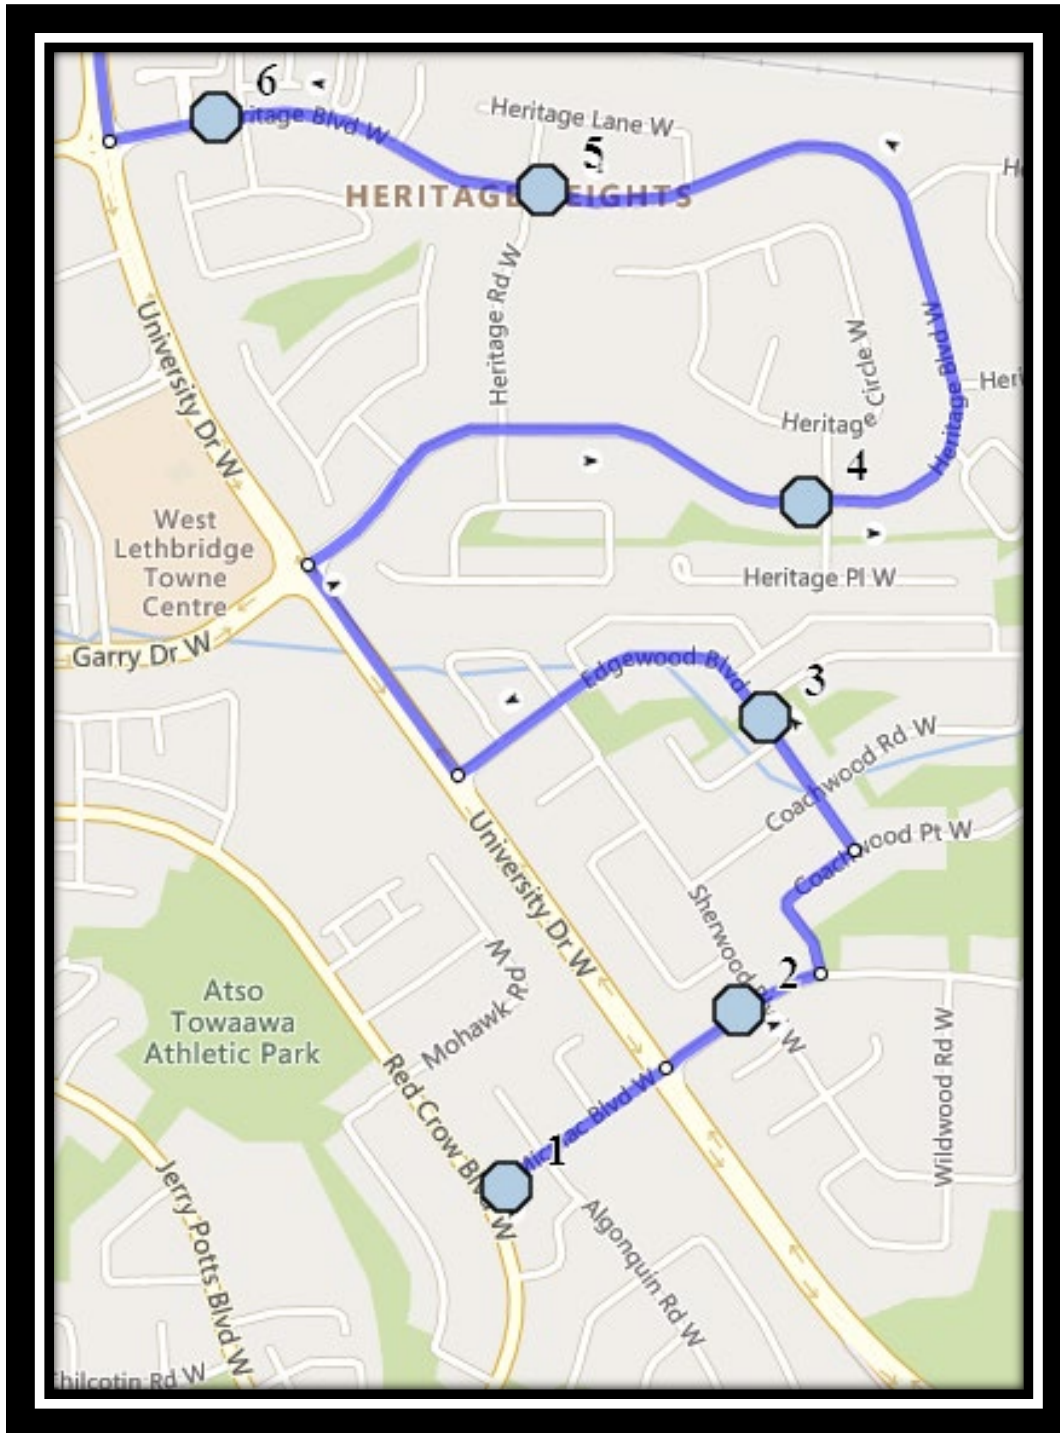

CFM W1

REVISED: August 15, 2022

EFFECTIVE: August 31, 2022

PM Route Same Direction as AM

Catholic Central High East – 405 18 Street South – (403) 327-4596

St. Francis Middle School – 333 18 Street South – (403) 327-3402

Ecole St. Mary's – 422 20 Street South – (403) 327-3098

Please arrive 10 minutes before scheduled pick up and drop off times. Times shown may vary due to weather & traffic conditions.
Bus routes and maps are subject to change. For the most up-to-date version, visit www.southland.ca/lethbridge.

Please arrive 10 minutes before scheduled pick up and drop off times. Times shown may vary due to weather & traffic conditions.
Bus routes and maps are subject to change. For the most up-to-date version, visit www.southland.ca/lethbridge.

#3 - 7:31 AM - Edgewood Blvd West Northbound - south of Coachwood Pt at intersection

#4 - 7:33 AM - Heritage Blvd W Eastbound - west of Heritage Pl at fire hydrant

#5 - 7:35 AM - Heritage Blvd W Westbound - east of Heritage Ln at intersection