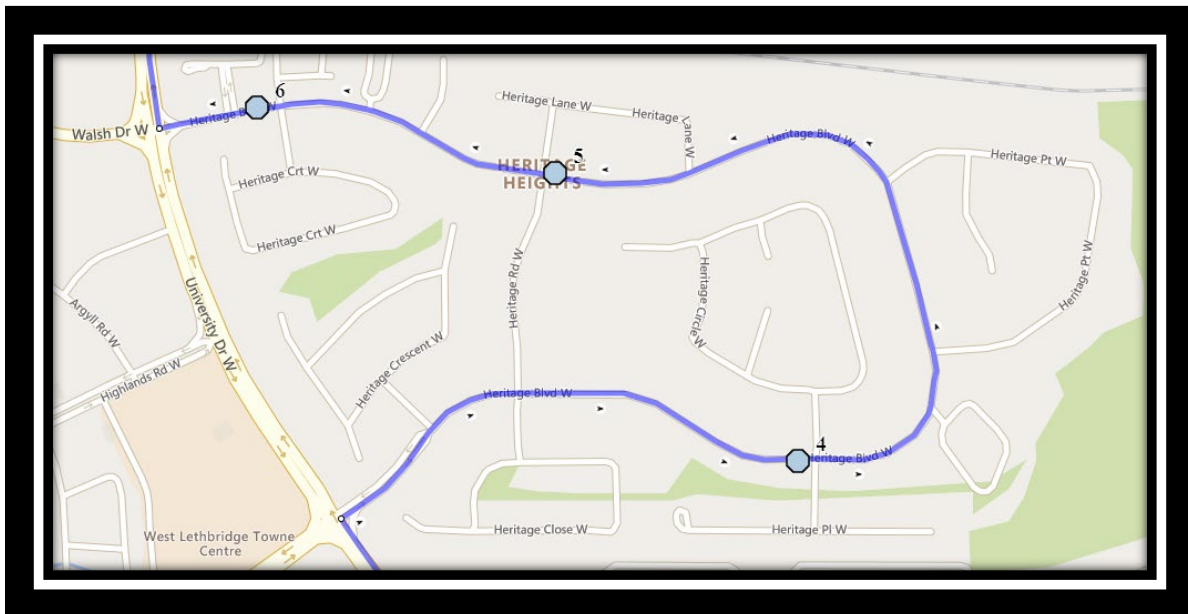

CFM W1

REVISED: August 15, 2022

EFFECTIVE: August 31, 2022

Catholic Central High East – 405 18 Street South – (403) 327-4596

St. Francis Middle School – 333 18 Street South – (403) 327-3402

Ecole St. Mary's – 422 20 Street South – (403) 327-3098

Please arrive 10 minutes before scheduled pick up and drop off times. Times shown may vary due to weather & traffic conditions.
Bus routes and maps are subject to change. For the most up-to-date version, visit www.southland.ca/lethbridge.