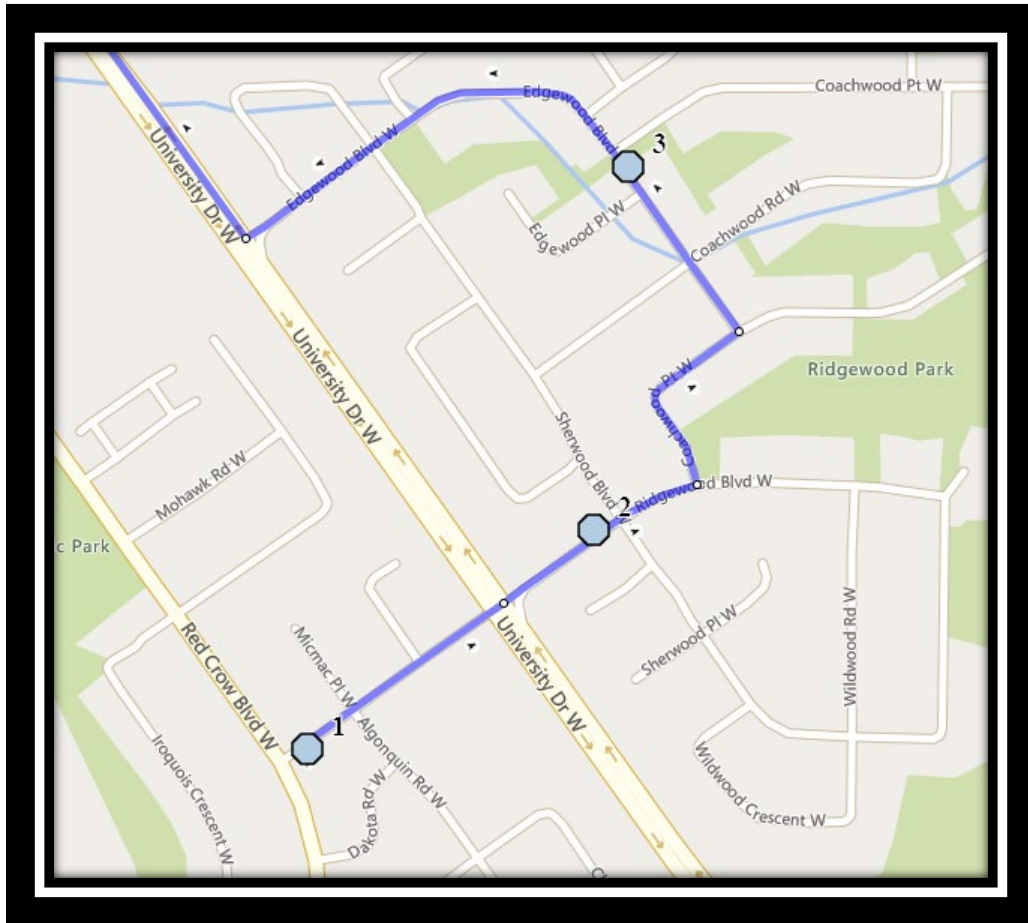

CFM W1

REVISED: August 15, 2022

EFFECTIVE: August 31, 2022

Catholic Central High East – 405 18 Street South – (403) 327-4596

St. Francis Middle School – 333 18 Street South – (403) 327-3402

Ecole St. Mary's – 422 20 Street South – (403) 327-3098

Please arrive 10 minutes before scheduled pick up and drop off times. Times shown may vary due to weather & traffic conditions.
Bus routes and maps are subject to change. For the most up-to-date version, visit www.southland.ca/lethbridge.