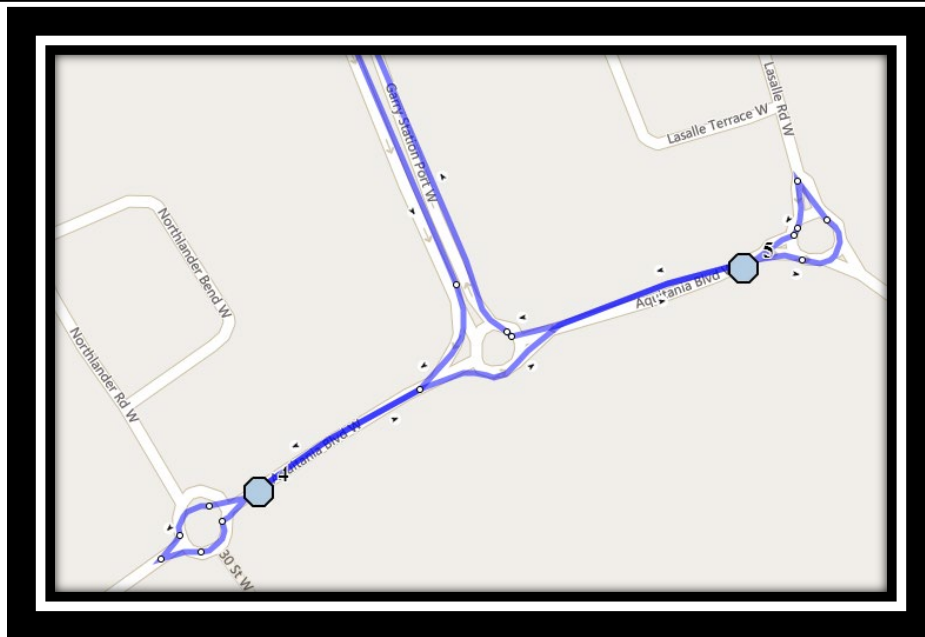

CFM W2

REVISED: August 15, 2022

EFFECTIVE: August 31, 2022

Catholic Central High East – 405 18 Street South – (403) 327-4596

St. Francis Middle School – 333 18 Street South – (403) 327-3402

Ecole St. Mary's – 422 20 Street South – (403) 327-3098

Please arrive 10 minutes before scheduled pick up and drop off times. Times shown may vary due to weather & traffic conditions.
Bus routes and maps are subject to change. For the most up-to-date version, visit www.southland.ca/lethbridge.