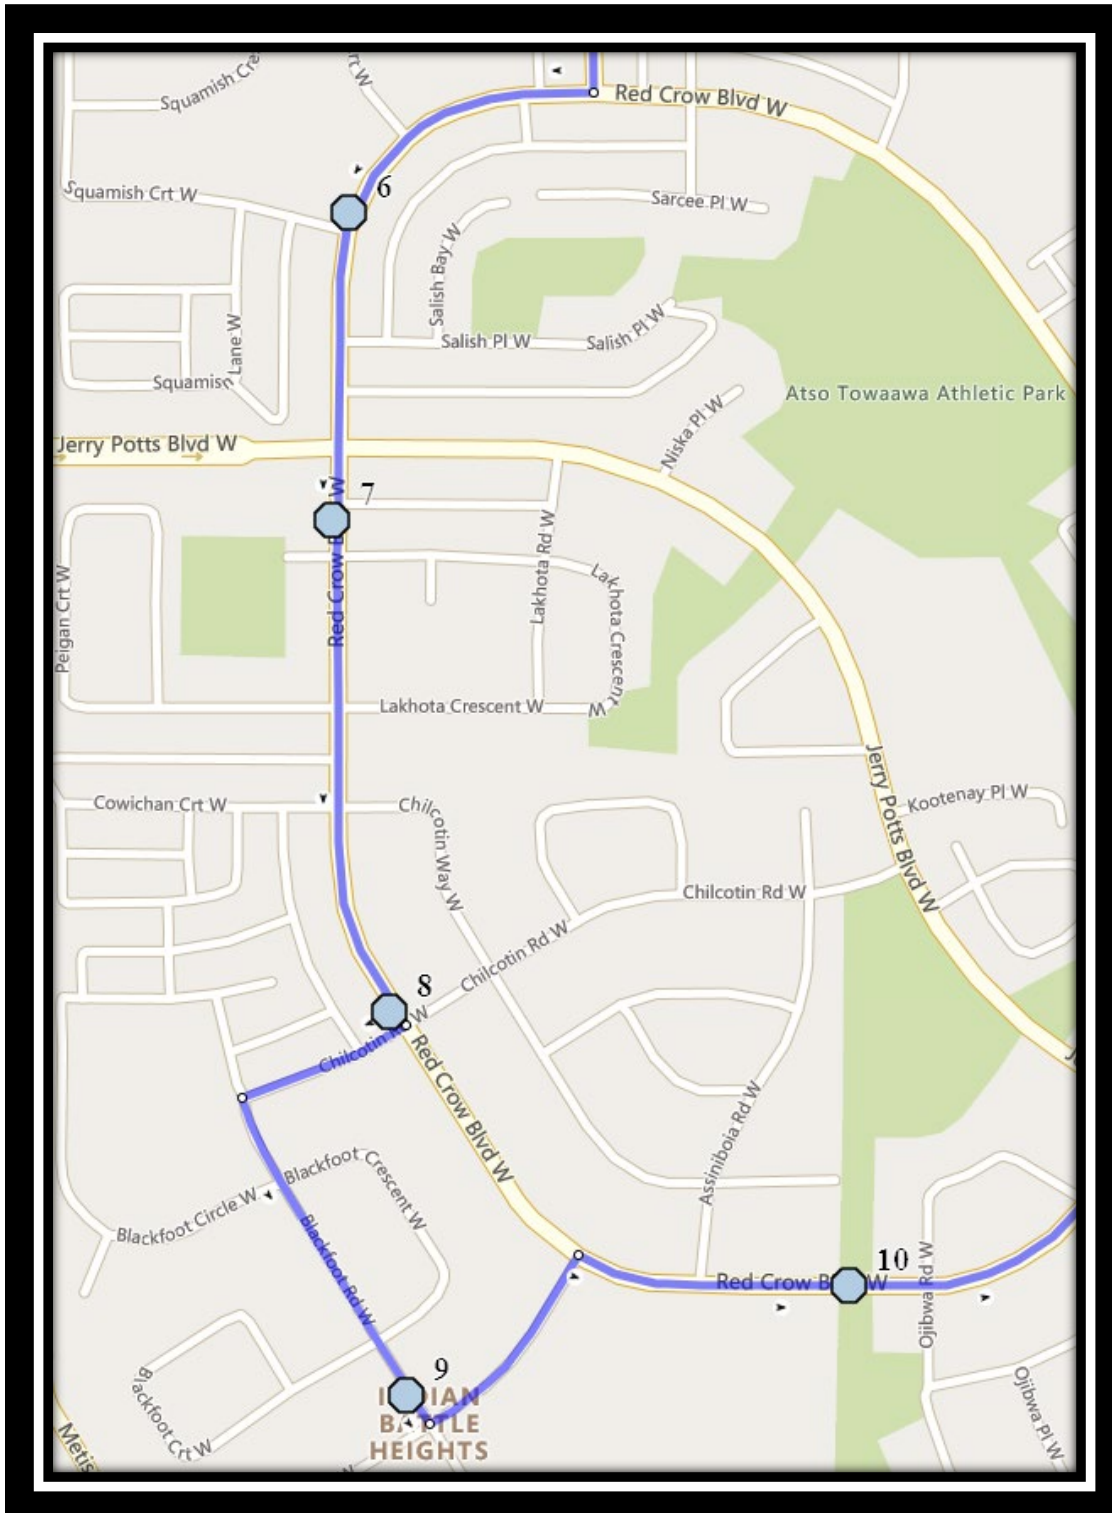

CFM W2

REVISED: August 15, 2022

EFFECTIVE: August 31, 2022

Catholic Central High East – 405 18 Street South – (403) 327-4596

St. Francis Middle School – 333 18 Street South – (403) 327-3402

Ecole St. Mary's – 422 20 Street South – (403) 327-3098

Please arrive 10 minutes before scheduled pick up and drop off times. Times shown may vary due to weather & traffic conditions.
Bus routes and maps are subject to change. For the most up-to-date version, visit www.southland.ca/lethbridge.