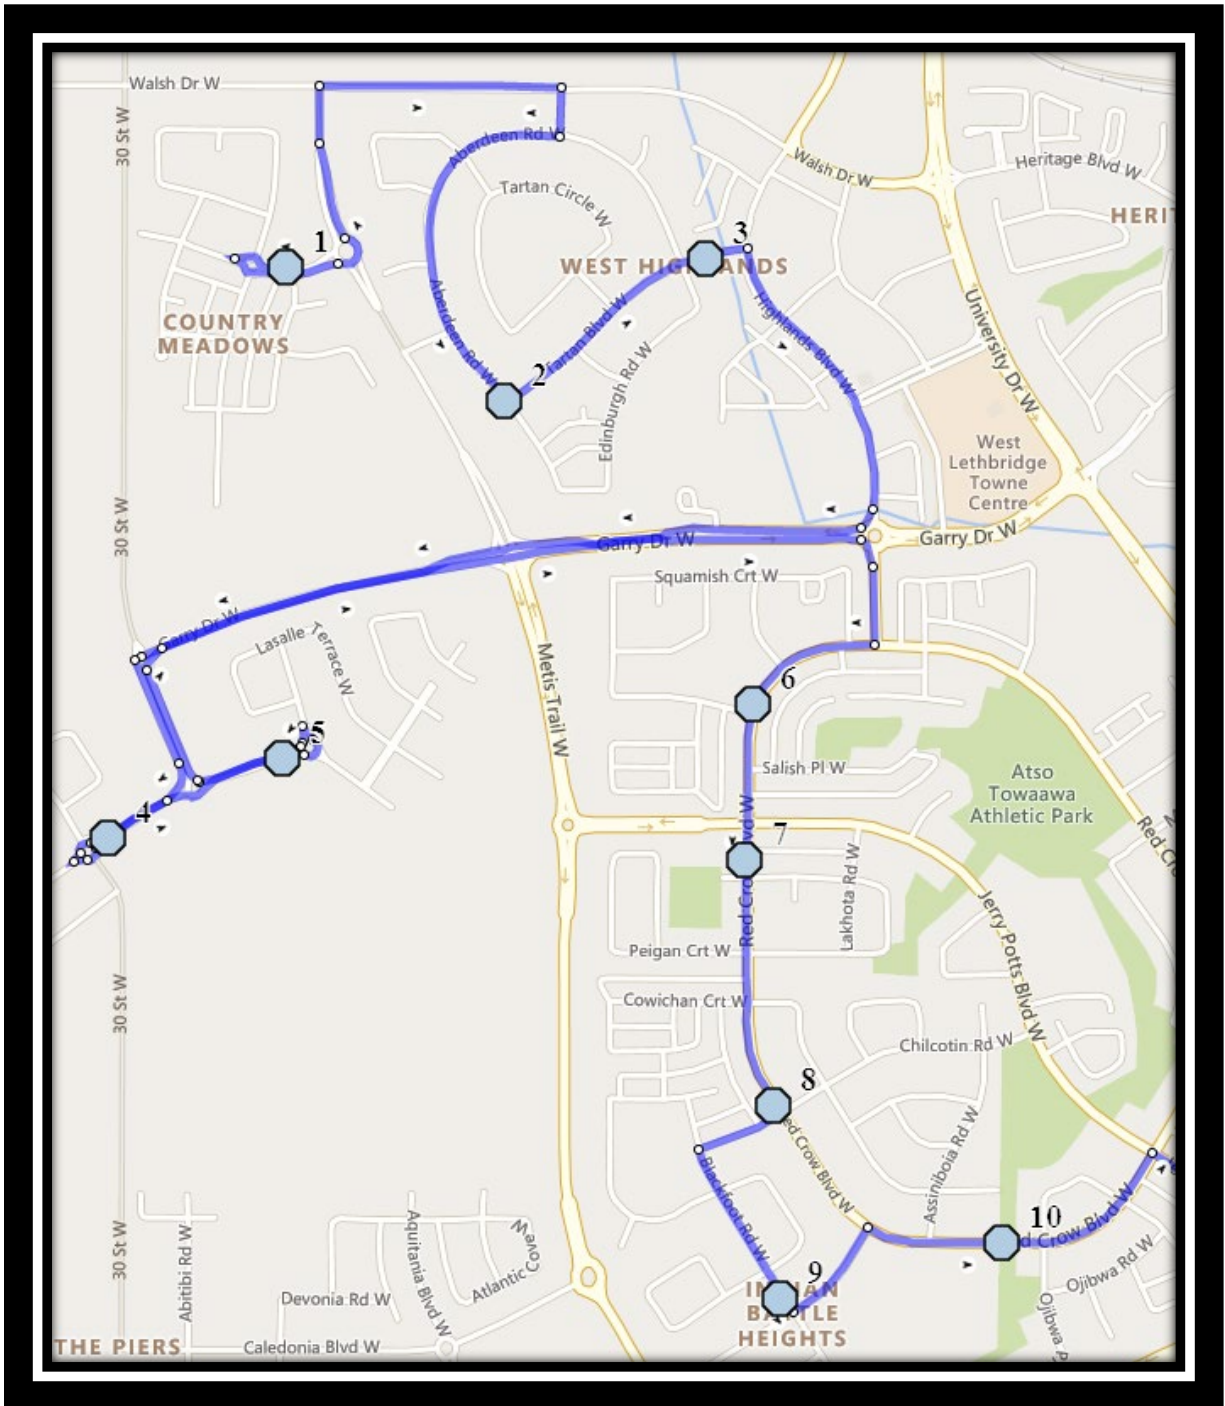

CFM W2

REVISED: August 15, 2022

EFFECTIVE: August 31, 2022

PM Route Same Direction as AM

Catholic Central High East – 405 18 Street South – (403) 327-4596

St. Francis Middle School – 333 18 Street South – (403) 327-3402

Ecole St. Mary’s – 422 20 Street South – (403) 327-3098

Please arrive 10 minutes before scheduled pick up and drop off times. Times shown may vary due to weather & traffic conditions. Bus routes and maps are subject to change. For the most up-to-date version, visit www.southland.ca/lethbridge.