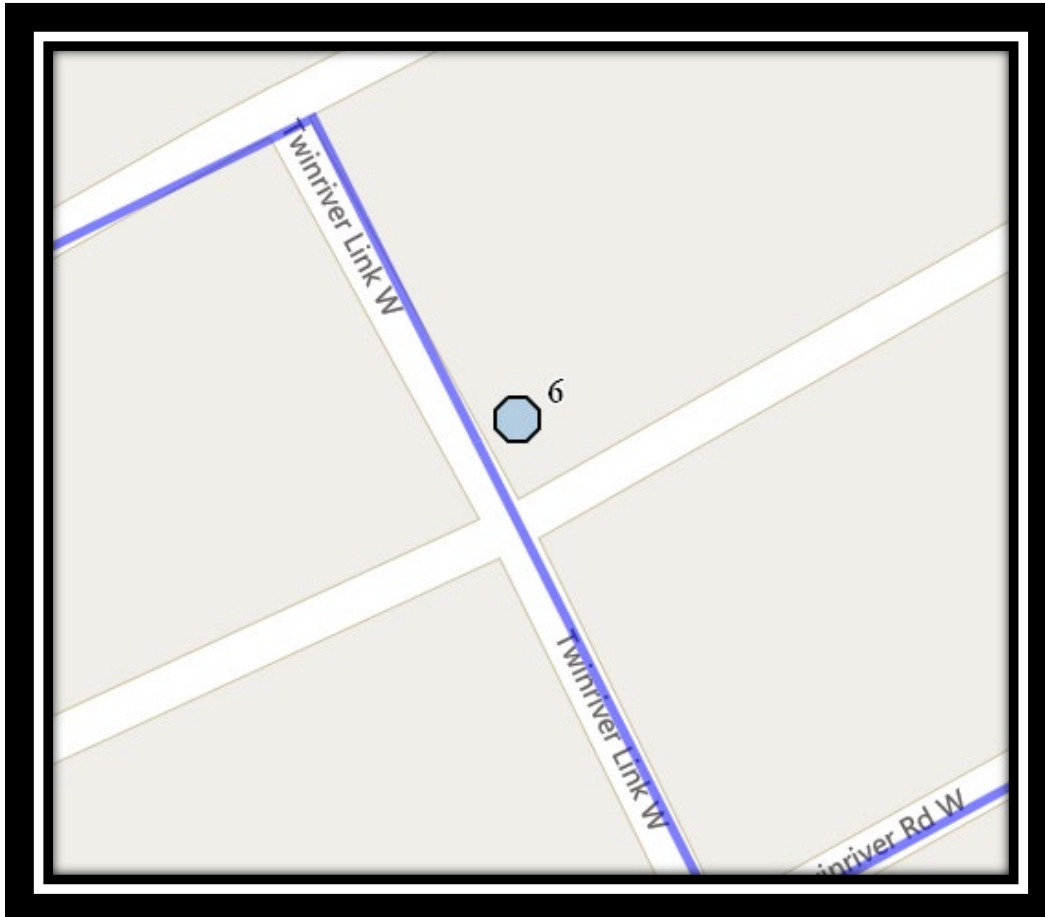

CFM W3

REVISED: August 15, 2022

EFFECTIVE: August 31, 2022

Catholic Central High East – 405 18 Street South – (403) 327-4596

St. Francis Middle School – 333 18 Street South – (403) 327-3402

Ecole St. Mary's – 422 20 Street South – (403) 327-3098

Please arrive 10 minutes before scheduled pick up and drop off times. Times shown may vary due to weather & traffic conditions.
Bus routes and maps are subject to change. For the most up-to-date version, visit www.southland.ca/lethbridge.