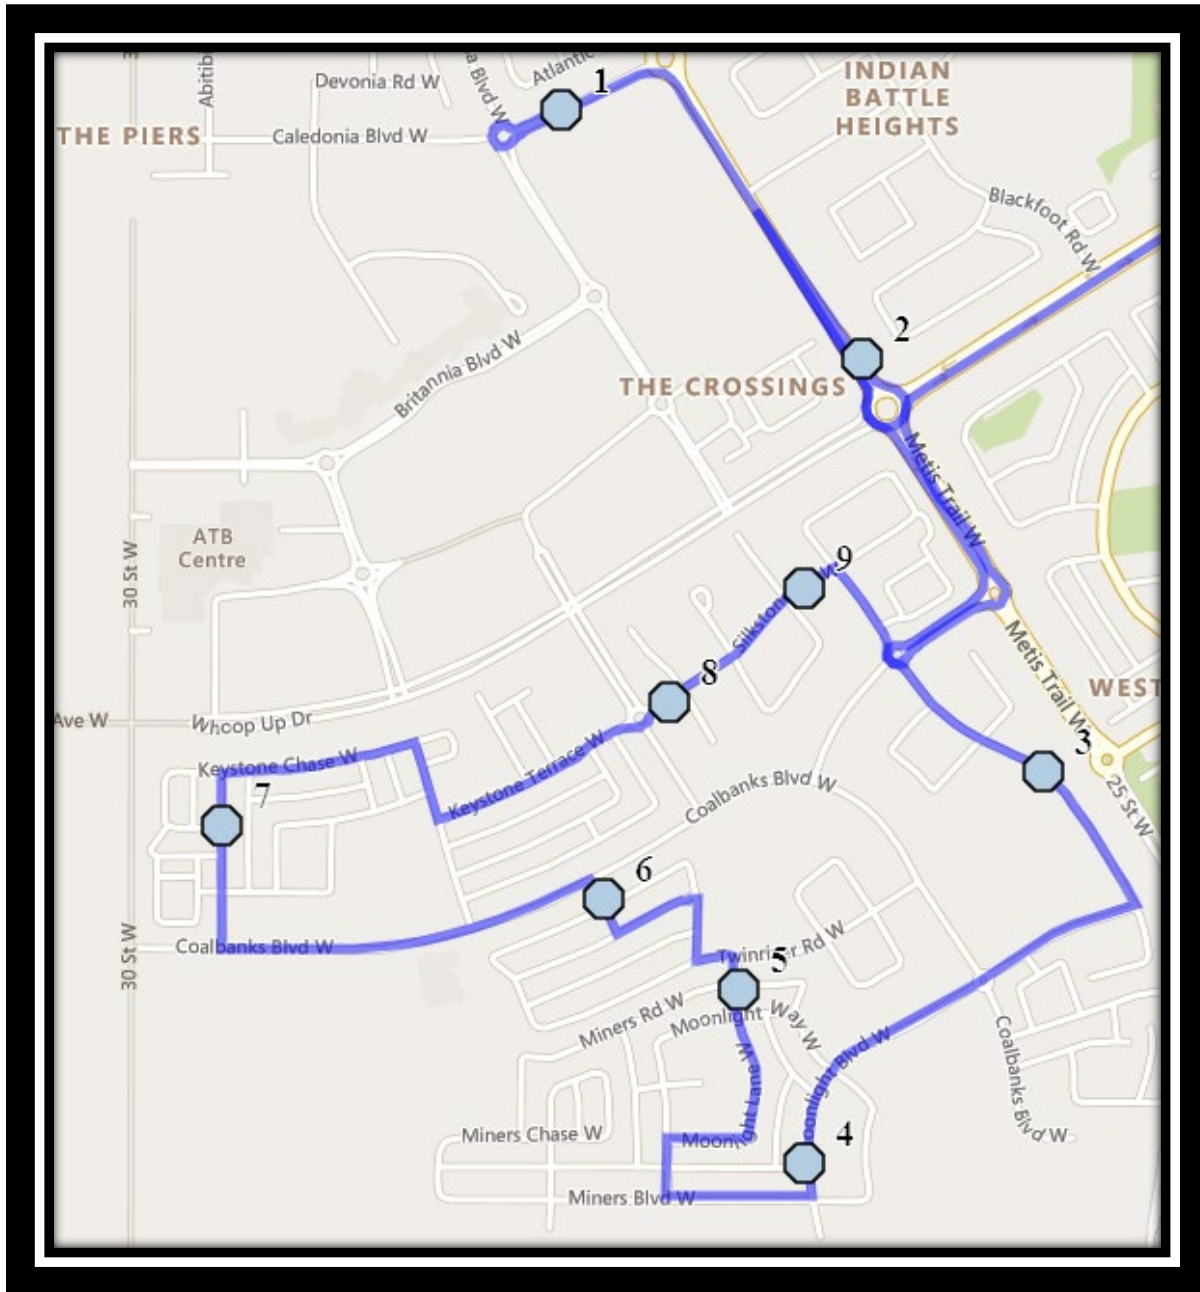

CFM W3

REVISED: August 15, 2022

EFFECTIVE: August 31, 2022

PM Route Same Direction as AM

Catholic Central High East – 405 18 Street South – (403) 327-4596

St. Francis Middle School – 333 18 Street South – (403) 327-3402

Ecole St. Mary’s – 422 20 Street South – (403) 327-3098

Please arrive 10 minutes before scheduled pick up and drop off times. Times shown may vary due to weather & traffic conditions. Bus routes and maps are subject to change. For the most up-to-date version, visit www.southland.ca/lethbridge.