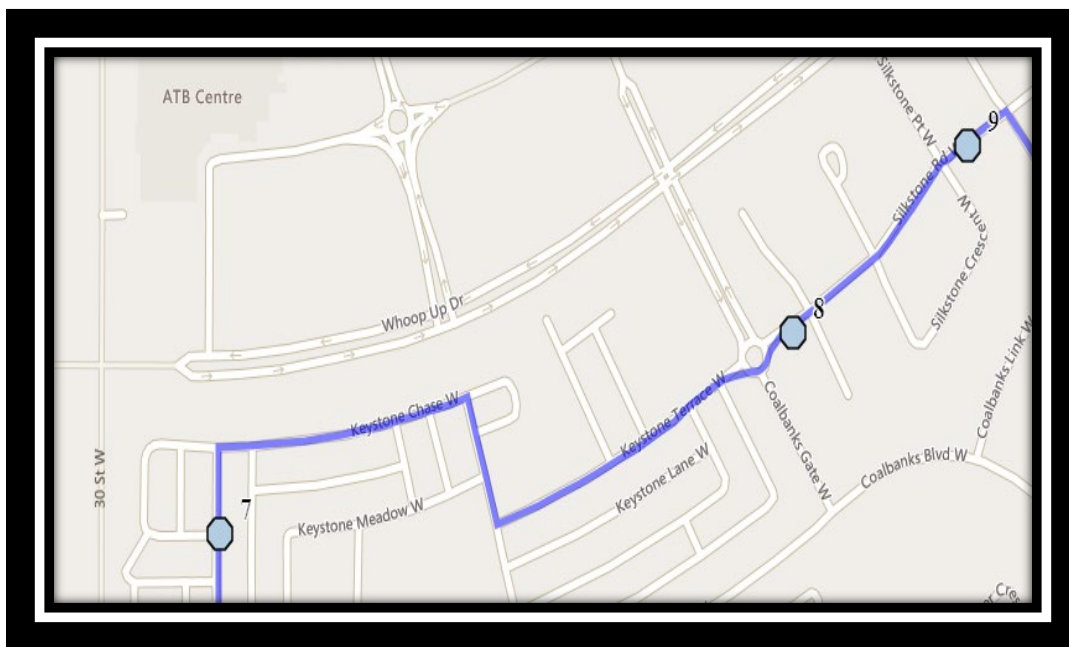

CFM W3

REVISED: August 15, 2022

EFFECTIVE: August 31, 2022

Catholic Central High East – 405 18 Street South – (403) 327-4596

St. Francis Middle School – 333 18 Street South – (403) 327-3402

Ecole St. Mary's – 422 20 Street South – (403) 327-3098

Please arrive 10 minutes before scheduled pick up and drop off times. Times shown may vary due to weather & traffic conditions.
Bus routes and maps are subject to change. For the most up-to-date version, visit www.southland.ca/lethbridge.