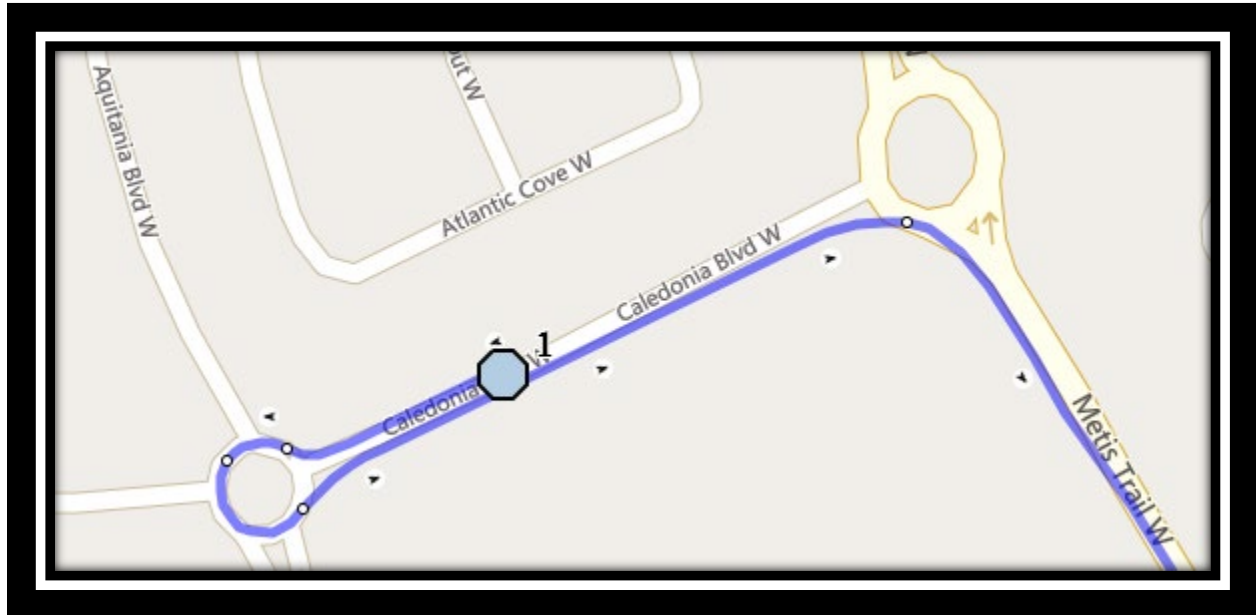

CFM W3

REVISED: August 15, 2022

EFFECTIVE: August 31, 2022

Catholic Central High East – 405 18 Street South – (403) 327-4596

St. Francis Middle School – 333 18 Street South – (403) 327-3402

Ecole St. Mary's – 422 20 Street South – (403) 327-3098

Please arrive 10 minutes before scheduled pick up and drop off times. Times shown may vary due to weather & traffic conditions.
Bus routes and maps are subject to change. For the most up-to-date version, visit www.southland.ca/lethbridge.