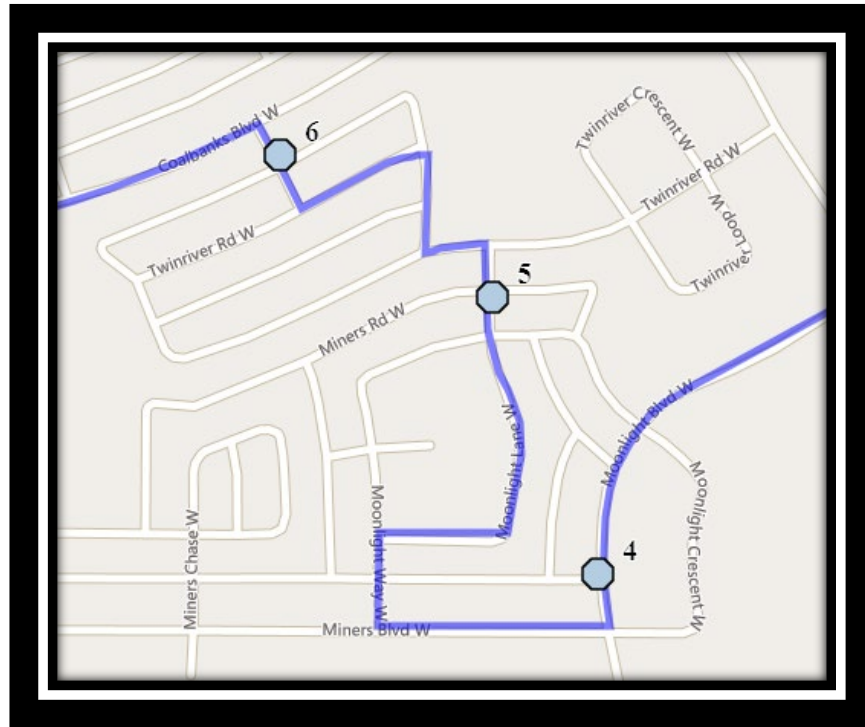

CFM W3

REVISED: August 15, 2022

EFFECTIVE: August 31, 2022

Catholic Central High East – 405 18 Street South – (403) 327-4596

St. Francis Middle School – 333 18 Street South – (403) 327-3402

Ecole St. Mary's – 422 20 Street South – (403) 327-3098

Please arrive 10 minutes before scheduled pick up and drop off times. Times shown may vary due to weather & traffic conditions.
Bus routes and maps are subject to change. For the most up-to-date version, visit www.southland.ca/lethbridge.