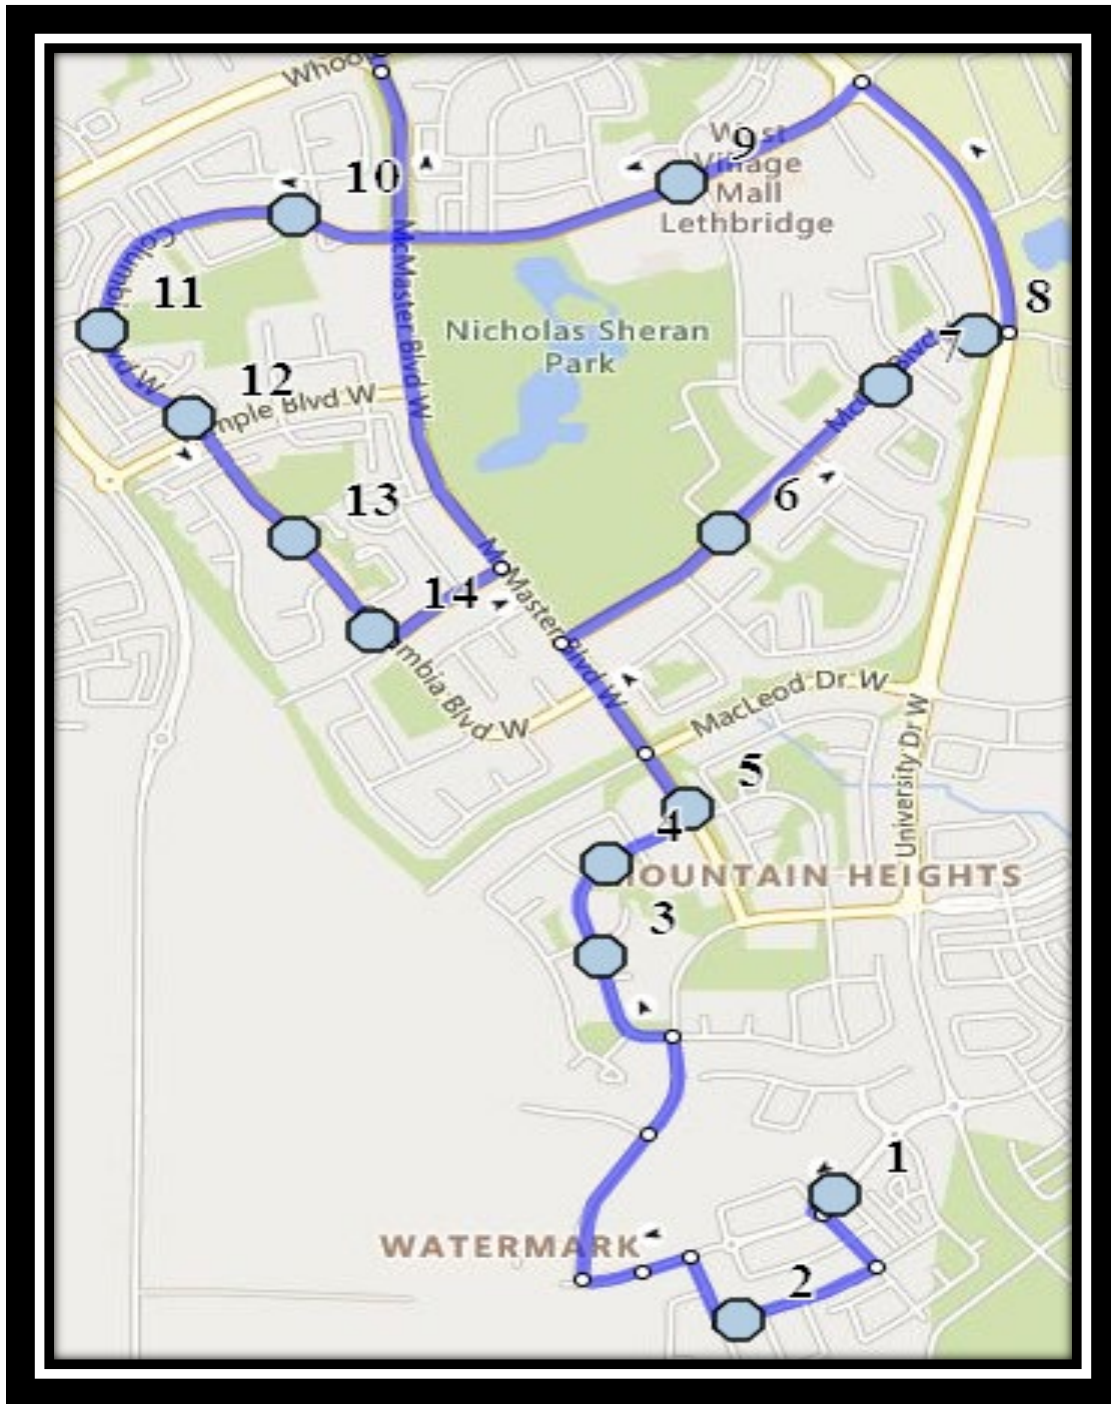

CFM W4

REVISED: August 15, 2022

EFFECTIVE: August 31, 2022

PM Route Same Direction as AM

Catholic Central High East – 405 18 Street South – (403) 327-4596

St. Francis Middle School – 333 18 Street South – (403) 327-3402

Ecole St. Mary's – 422 20 Street South – (403) 327-3098

Please arrive 10 minutes before scheduled pick up and drop off times. Times shown may vary due to weather & traffic conditions.
Bus routes and maps are subject to change. For the most up-to-date version, visit www.southland.ca/lethbridge.