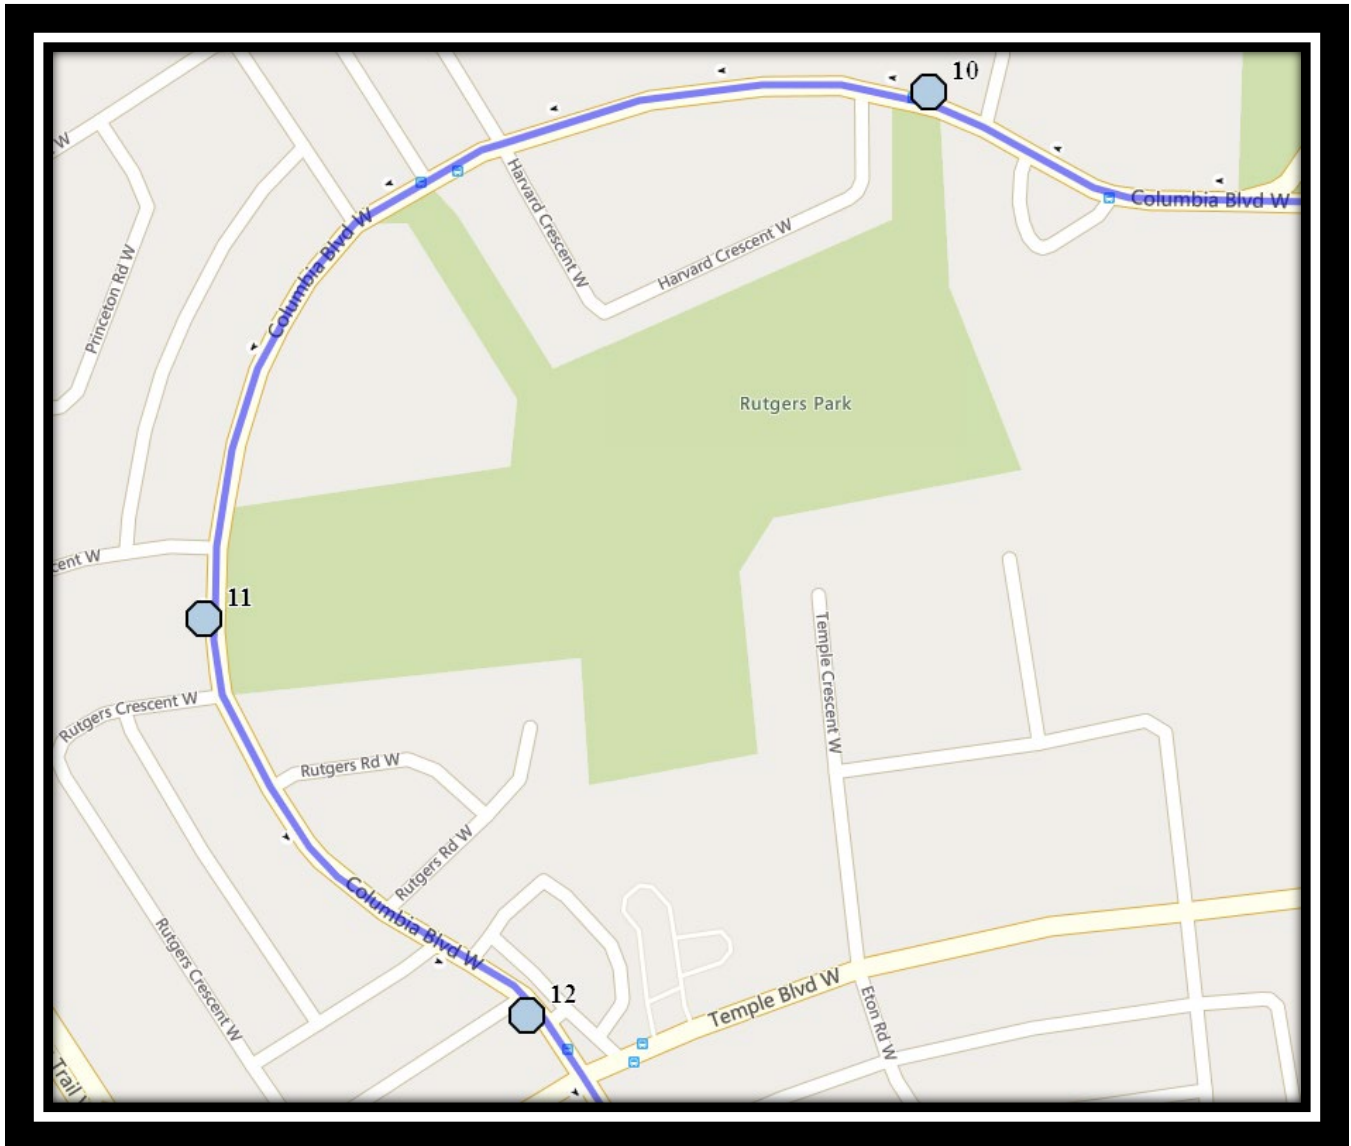

CFM W4

REVISED: August 15, 2022

EFFECTIVE: August 31, 2022

Catholic Central High East – 405 18 Street South – (403) 327-4596
St. Francis Middle School – 333 18 Street South – (403) 327-3402
Ecole St. Mary’s – 422 20 Street South – (403) 327-3098

Please arrive 10 minutes before scheduled pick up and drop off times. Times shown may vary due to weather & traffic conditions.
Bus routes and maps are subject to change. For the most up-to-date version, visit www.southland.ca/lethbridge.