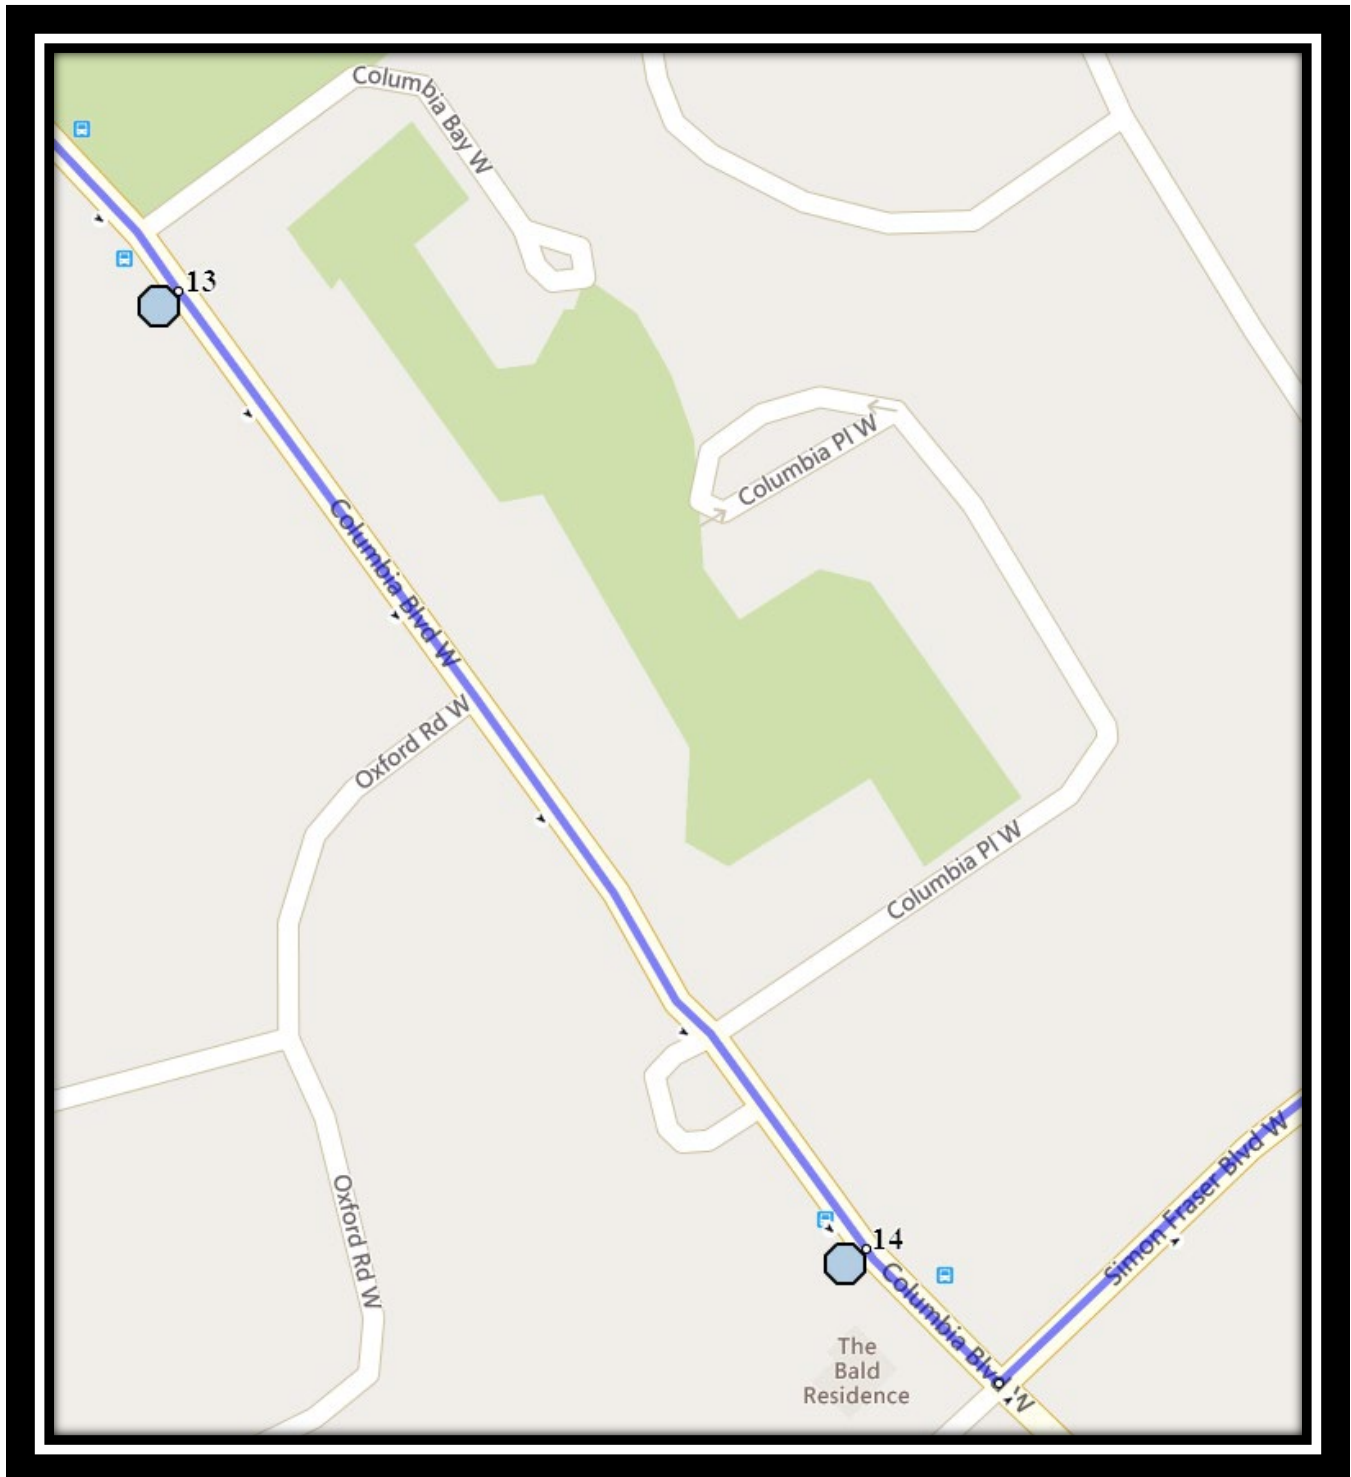

CFM W4

REVISED: August 15, 2022

EFFECTIVE: August 31, 2022

Catholic Central High East – 405 18 Street South – (403) 327-4596

St. Francis Middle School – 333 18 Street South – (403) 327-3402

Ecole St. Mary's – 422 20 Street South – (403) 327-3098

Please arrive 10 minutes before scheduled pick up and drop off times. Times shown may vary due to weather & traffic conditions.
Bus routes and maps are subject to change. For the most up-to-date version, visit www.southland.ca/lethbridge.