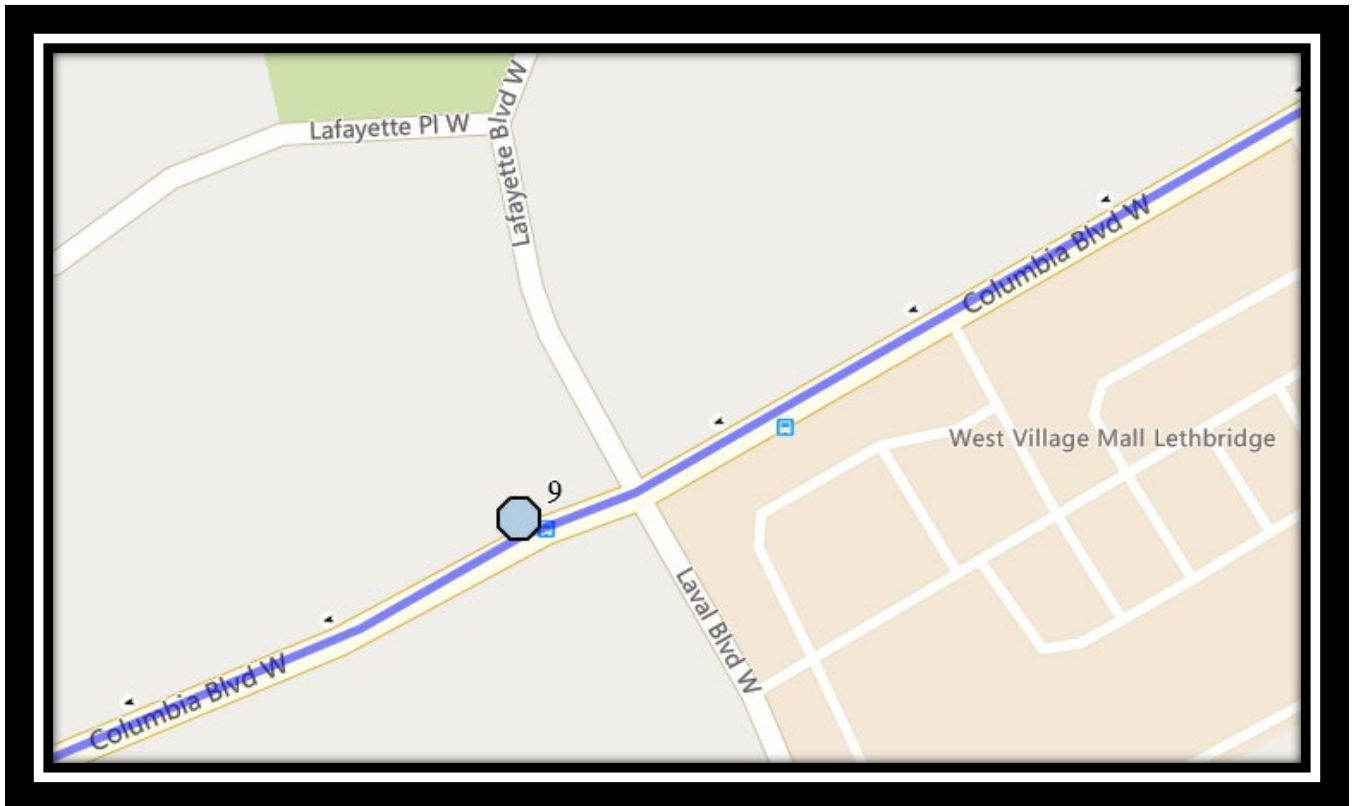

CFM W4

REVISED: August 15, 2022

EFFECTIVE: August 31, 2022

Catholic Central High East – 405 18 Street South – (403) 327-4596

St. Francis Middle School – 333 18 Street South – (403) 327-3402

Ecole St. Mary's – 422 20 Street South – (403) 327-3098

Please arrive 10 minutes before scheduled pick up and drop off times. Times shown may vary due to weather & traffic conditions.
Bus routes and maps are subject to change. For the most up-to-date version, visit www.southland.ca/lethbridge.