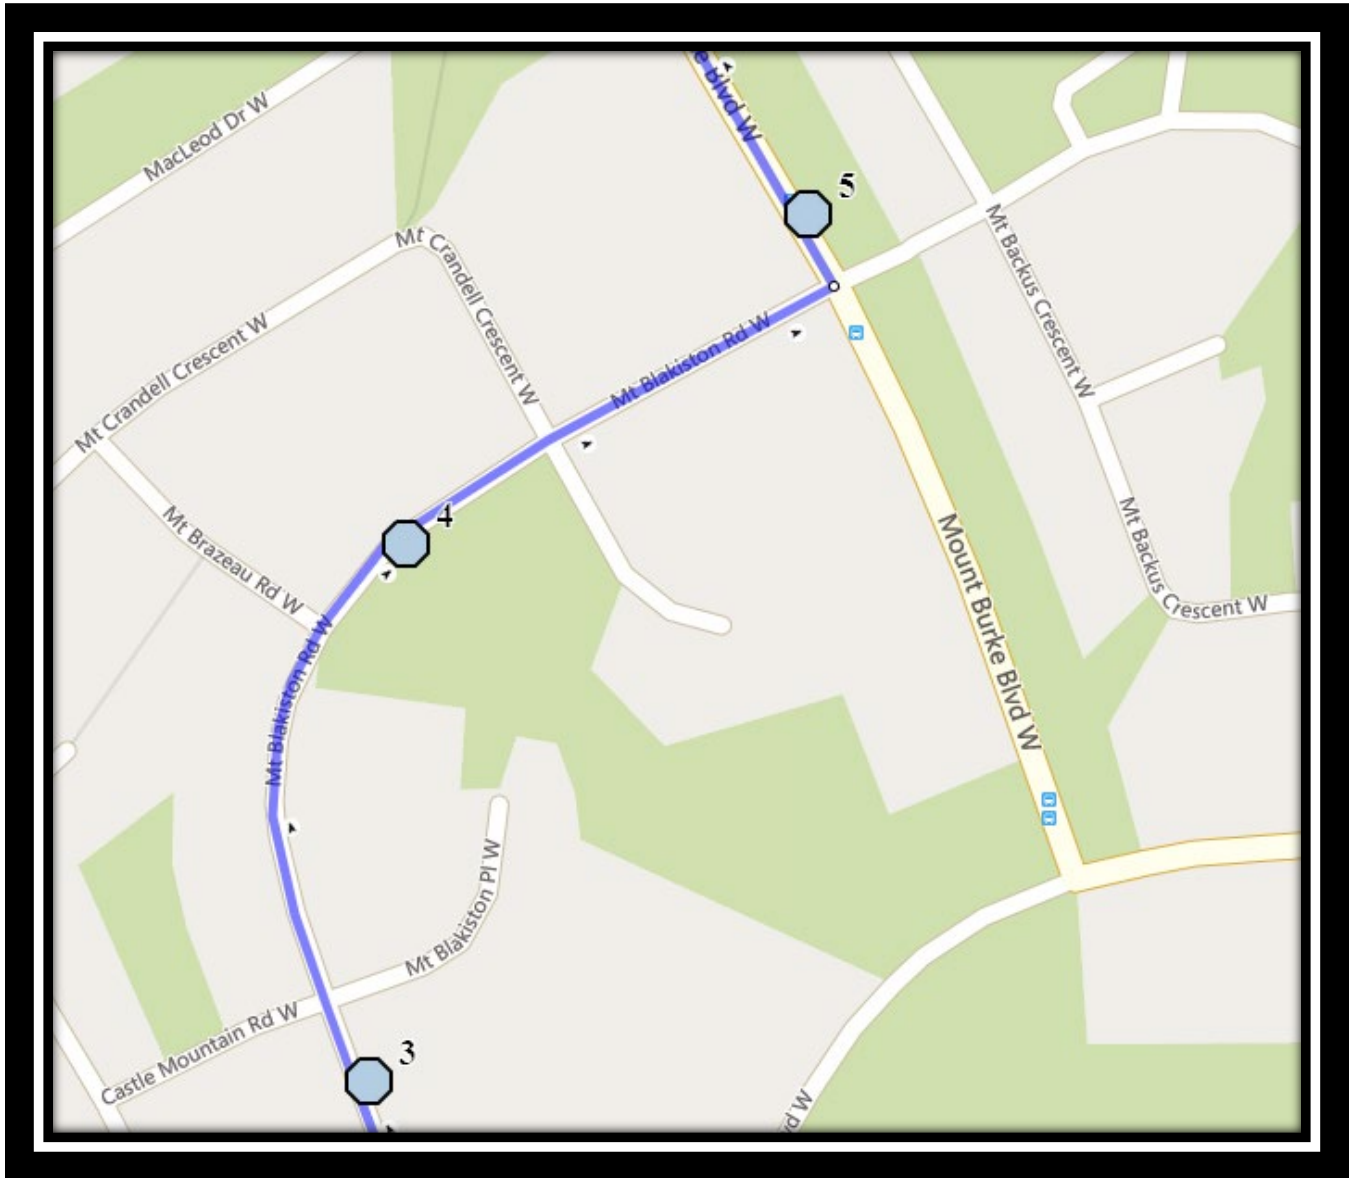

CFM W4

REVISED: August 15, 2022

EFFECTIVE: August 31, 2022

Catholic Central High East – 405 18 Street South – (403) 327-4596

St. Francis Middle School – 333 18 Street South – (403) 327-3402

Ecole St. Mary's – 422 20 Street South – (403) 327-3098

Please arrive 10 minutes before scheduled pick up and drop off times. Times shown may vary due to weather & traffic conditions.
Bus routes and maps are subject to change. For the most up-to-date version, visit www.southland.ca/lethbridge.