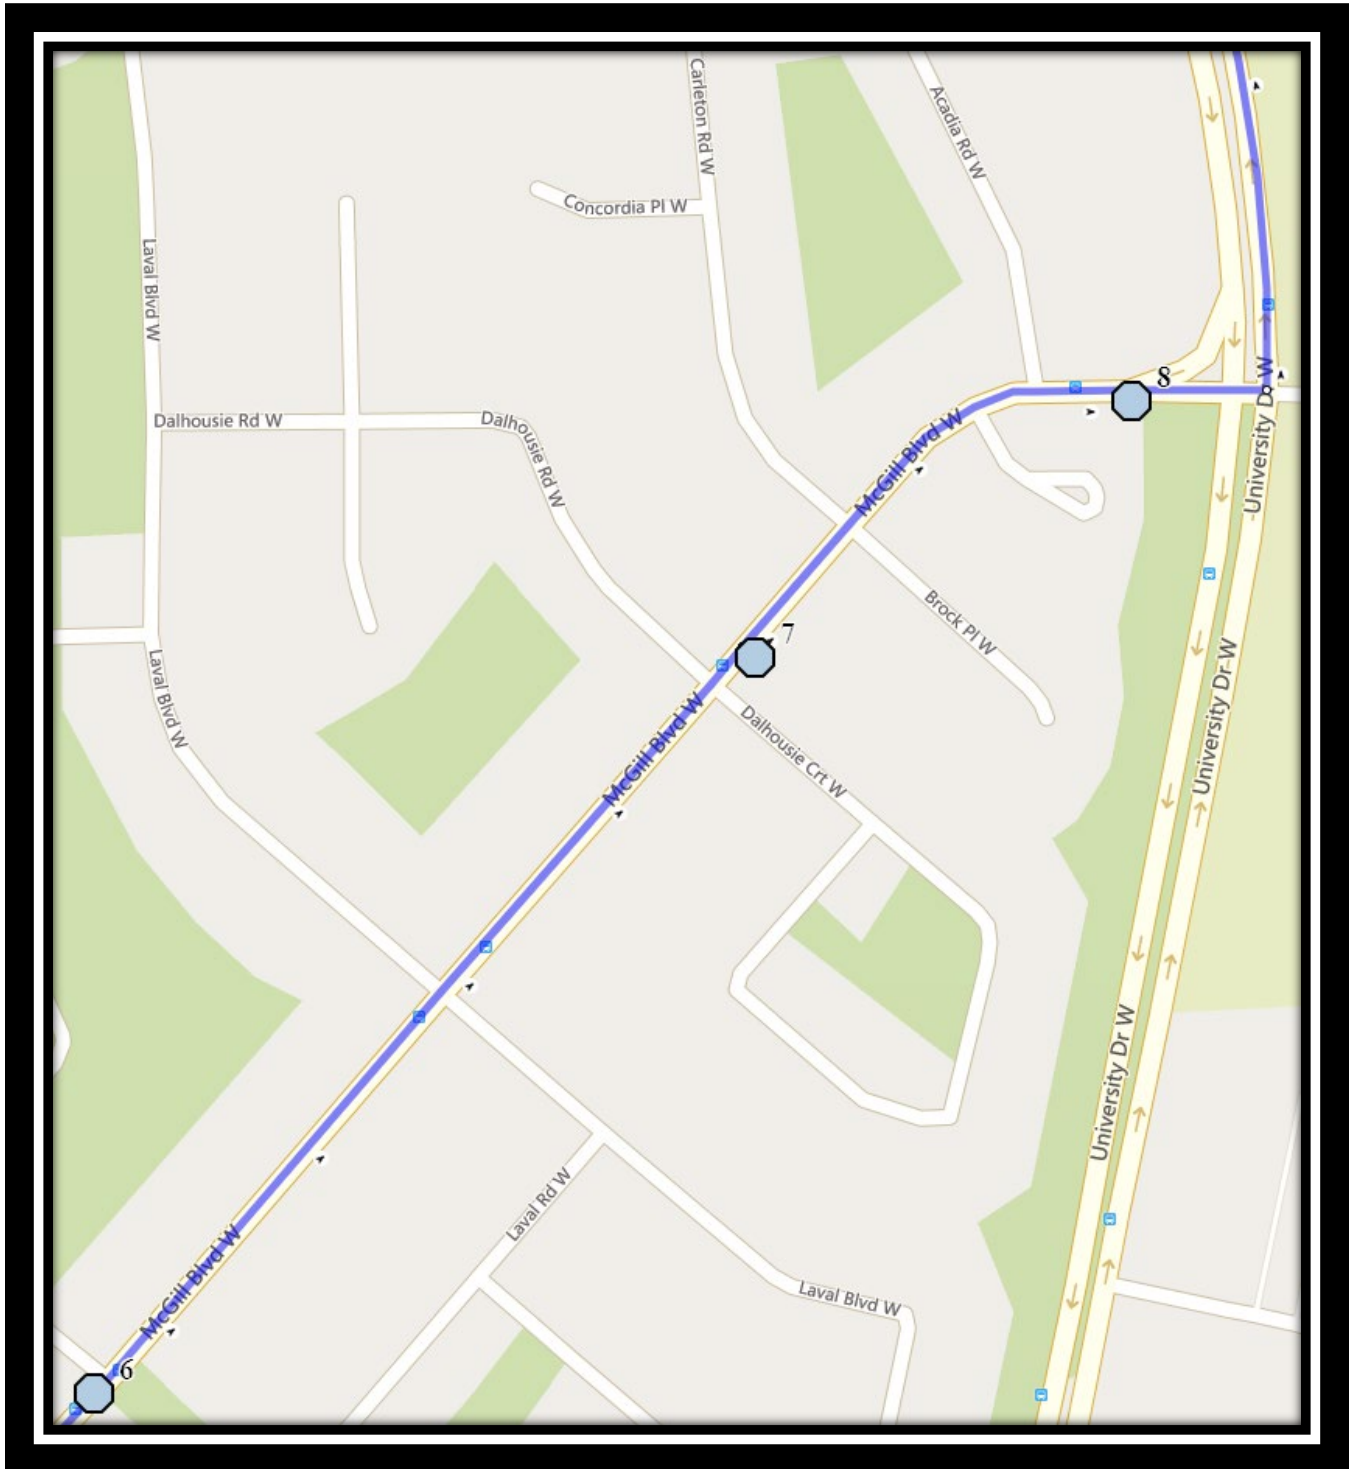

CFM W4

REVISED: August 15, 2022

EFFECTIVE: August 31, 2022

Catholic Central High East – 405 18 Street South – (403) 327-4596

St. Francis Middle School – 333 18 Street South – (403) 327-3402

Ecole St. Mary's – 422 20 Street South – (403) 327-3098

Please arrive 10 minutes before scheduled pick up and drop off times. Times shown may vary due to weather & traffic conditions.
Bus routes and maps are subject to change. For the most up-to-date version, visit www.southland.ca/lethbridge.