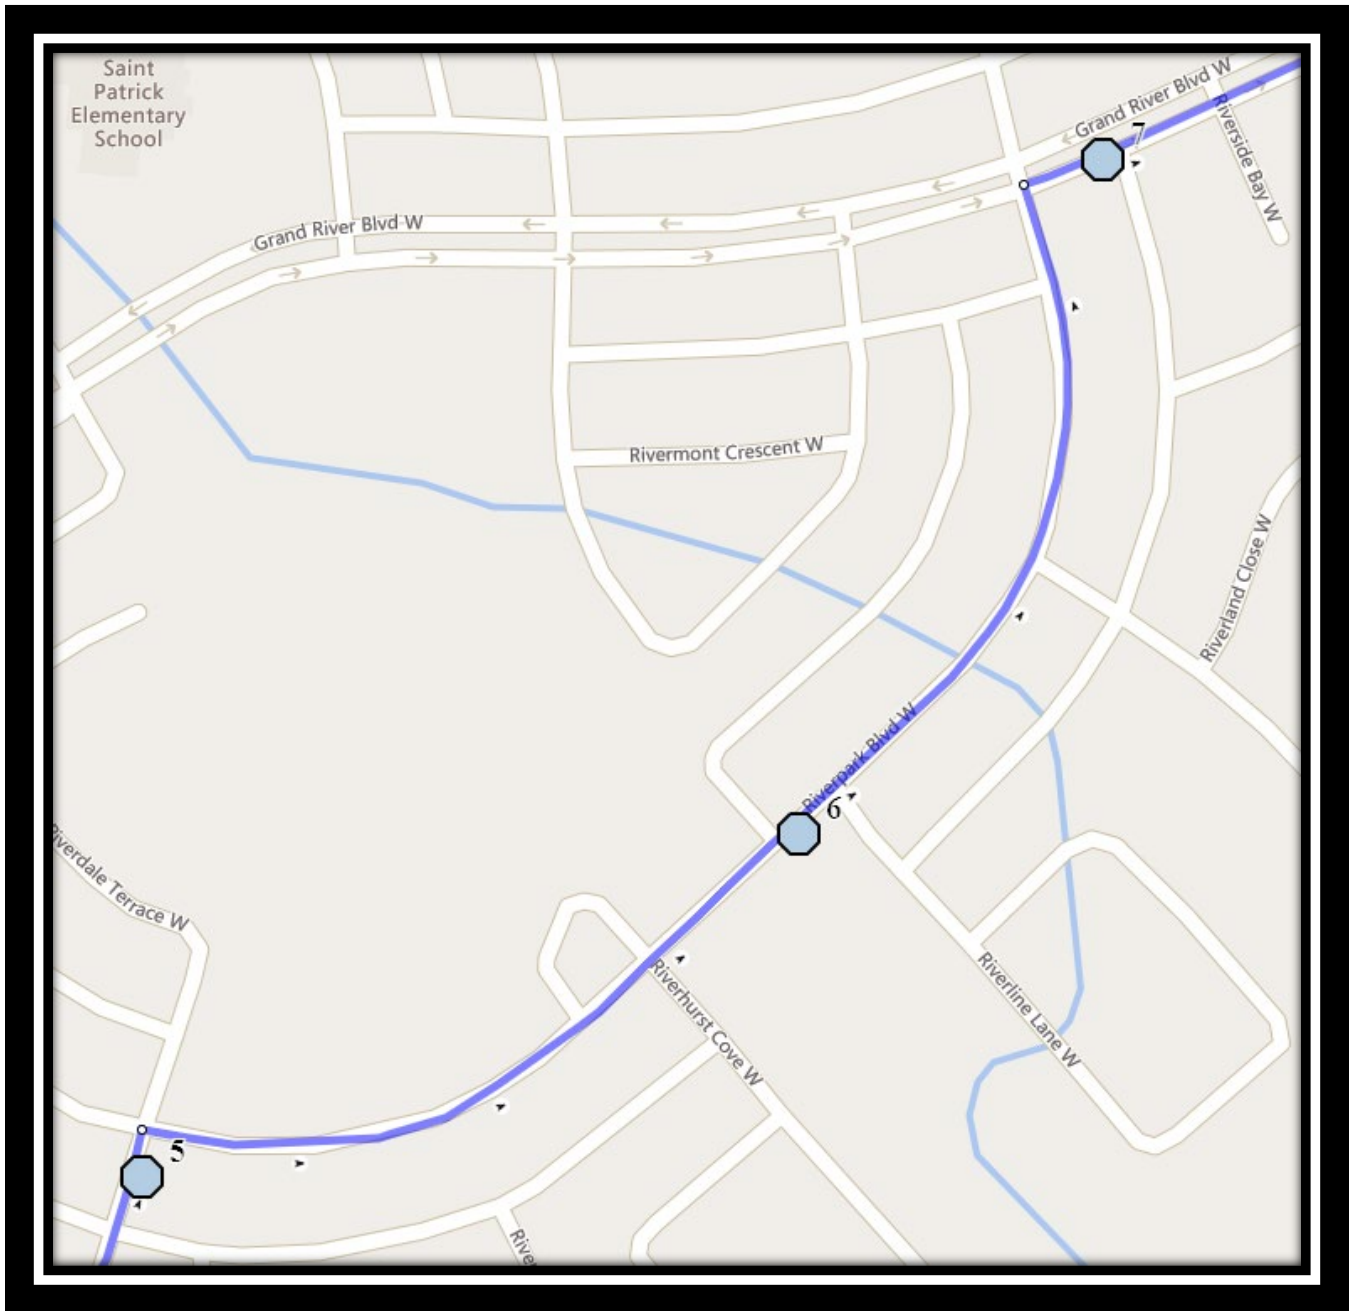

CFM W5

REVISED: August 15, 2022

EFFECTIVE: August 31, 2022

Catholic Central High East – 405 18 Street South – (403) 327-4596

St. Francis Middle School – 333 18 Street South – (403) 327-3402

Ecole St. Mary's – 422 20 Street South – (403) 327-3098

Please arrive 10 minutes before scheduled pick up and drop off times. Times shown may vary due to weather & traffic conditions.
Bus routes and maps are subject to change. For the most up-to-date version, visit www.southland.ca/lethbridge.