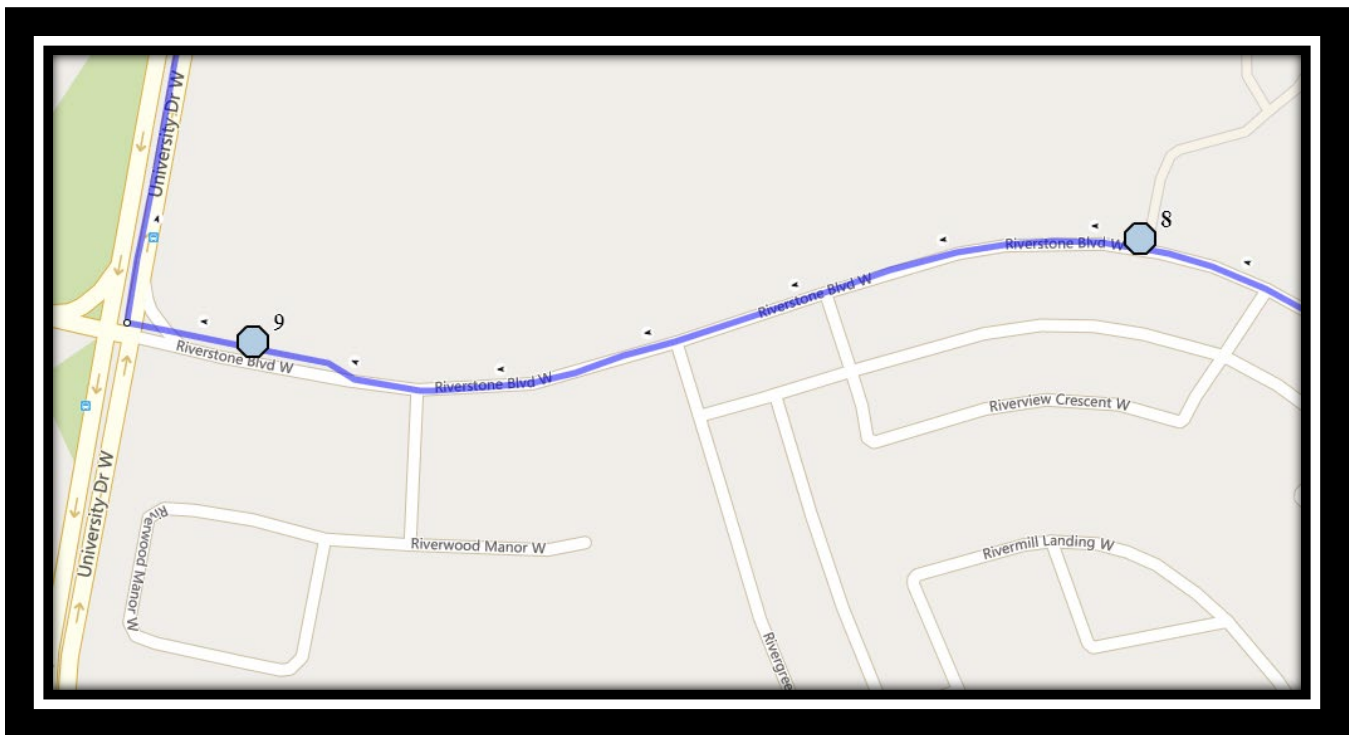

CFM W5

REVISED: August 15, 2022

EFFECTIVE: August 31, 2022

Catholic Central High East – 405 18 Street South – (403) 327-4596

St. Francis Middle School – 333 18 Street South – (403) 327-3402

Ecole St. Mary's – 422 20 Street South – (403) 327-3098

Please arrive 10 minutes before scheduled pick up and drop off times. Times shown may vary due to weather & traffic conditions.
Bus routes and maps are subject to change. For the most up-to-date version, visit www.southland.ca/lethbridge.