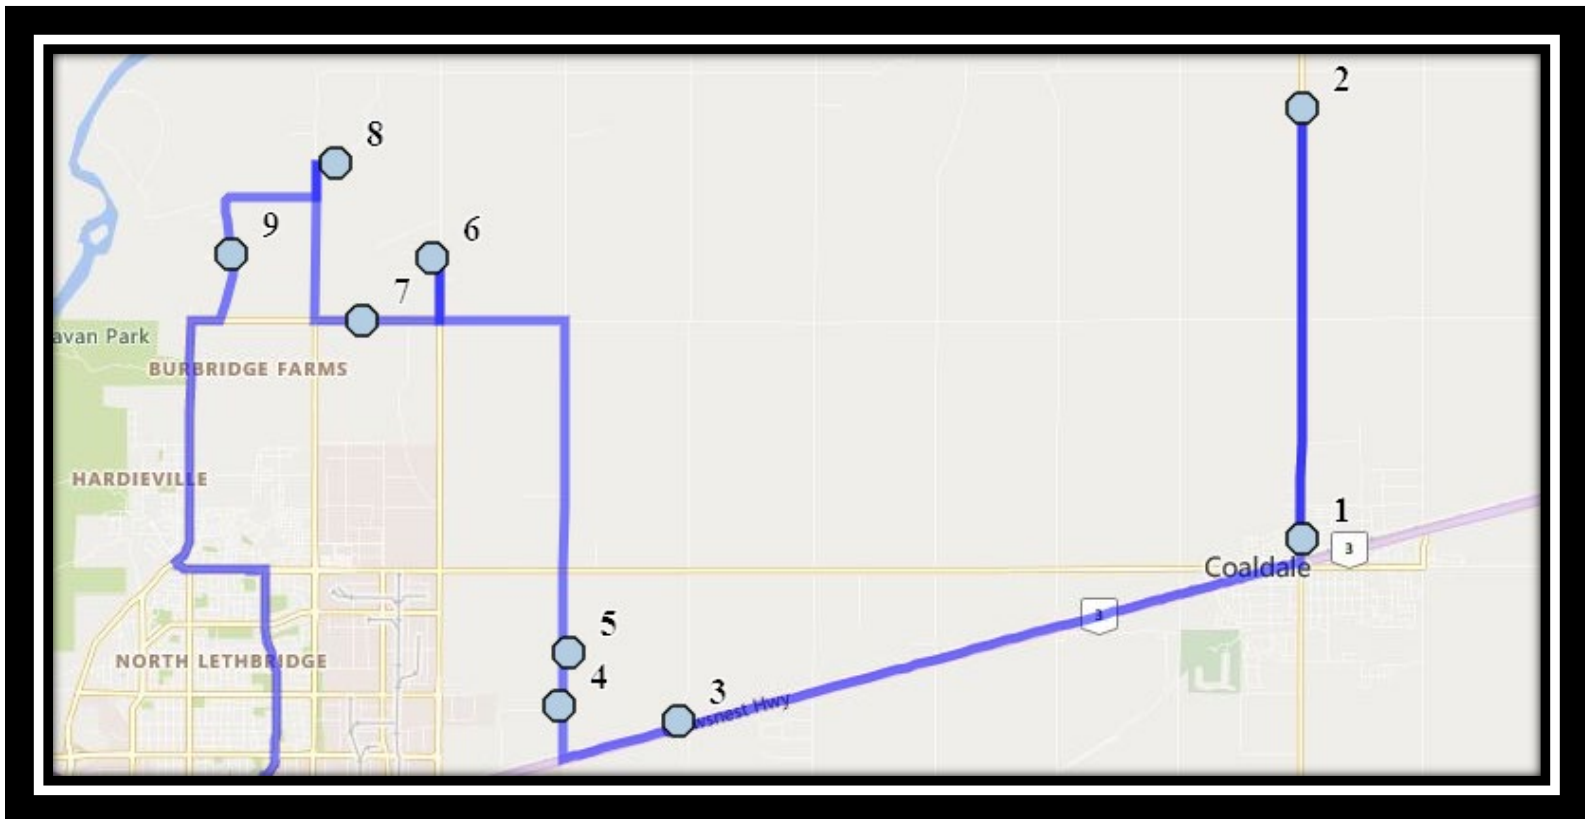

CFM Coaldale North

REVISED: August 15, 2022

EFFECTIVE: August 31, 2022

PM route reverse of AM

Catholic Central High East – 405 18 Street South – (403) 327-4596

St. Francis Middle School – 333 18 Street South – (403) 327-3402

Ecole St. Mary's – 422 20 Street South – (403) 327-3098

Please arrive 10 minutes before scheduled pick up and drop off times. Times shown may vary due to weather & traffic conditions.
Bus routes and maps are subject to change. For the most up-to-date version, visit www.southland.ca/lethbridge.