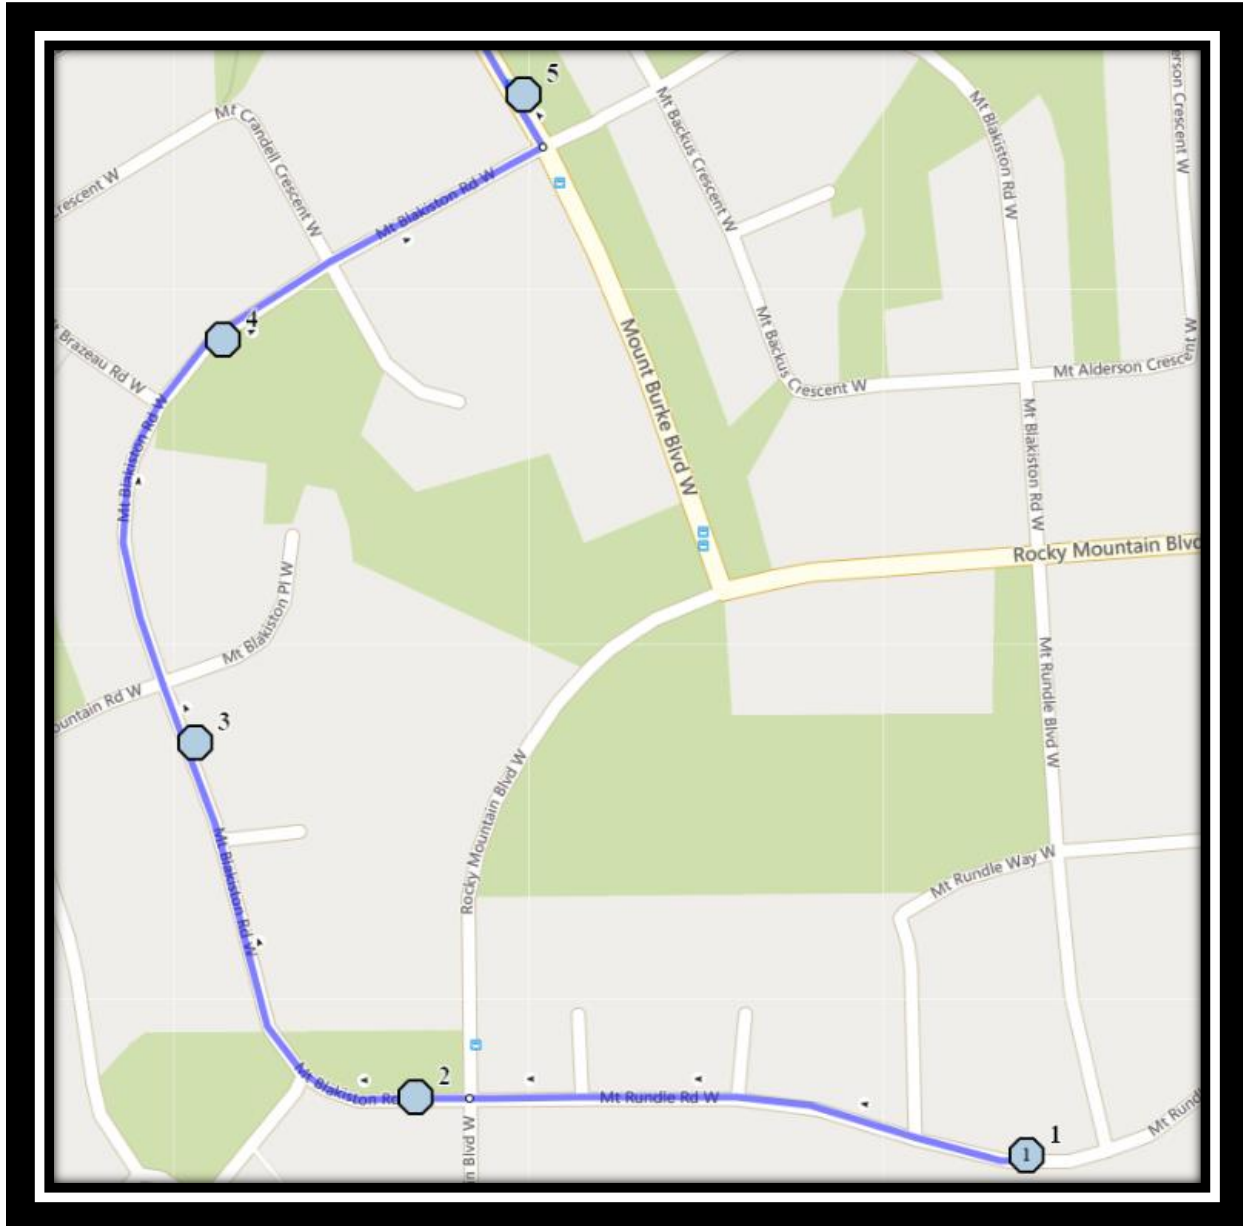

# Chinook/CCHW W10

REVISED: August 15, 2022

EFFECTIVE: August 31, 2022

**PM Route same direction as AM**

**Chinook High – 259 Britannia Blvd West – (403) 320-7565**

**Catholic Central West – 251 Britannia Blvd West – (403) 327-4596**

Please arrive 5 minutes before scheduled pick up and drop off times. Times shown may vary due to weather & traffic conditions.  
Bus routes and maps are subject to change. For the most up-to-date version, visit [www.southland.ca/lethbridge](http://www.southland.ca/lethbridge).

### **Monday – Friday**

**#1 - 7:37 AM - Mt Rundle Road W Westbound - west of Mt Rundle Blvd before alley**

**#2 - 7:38 AM - Mt Blakiston Road W Westbound -West of Rocky Mountain Blvd at corner**

**#3 - 7:39 AM - Mt Blakiston Road W Northbound - south of Mt Blakiston PI at mailbox**