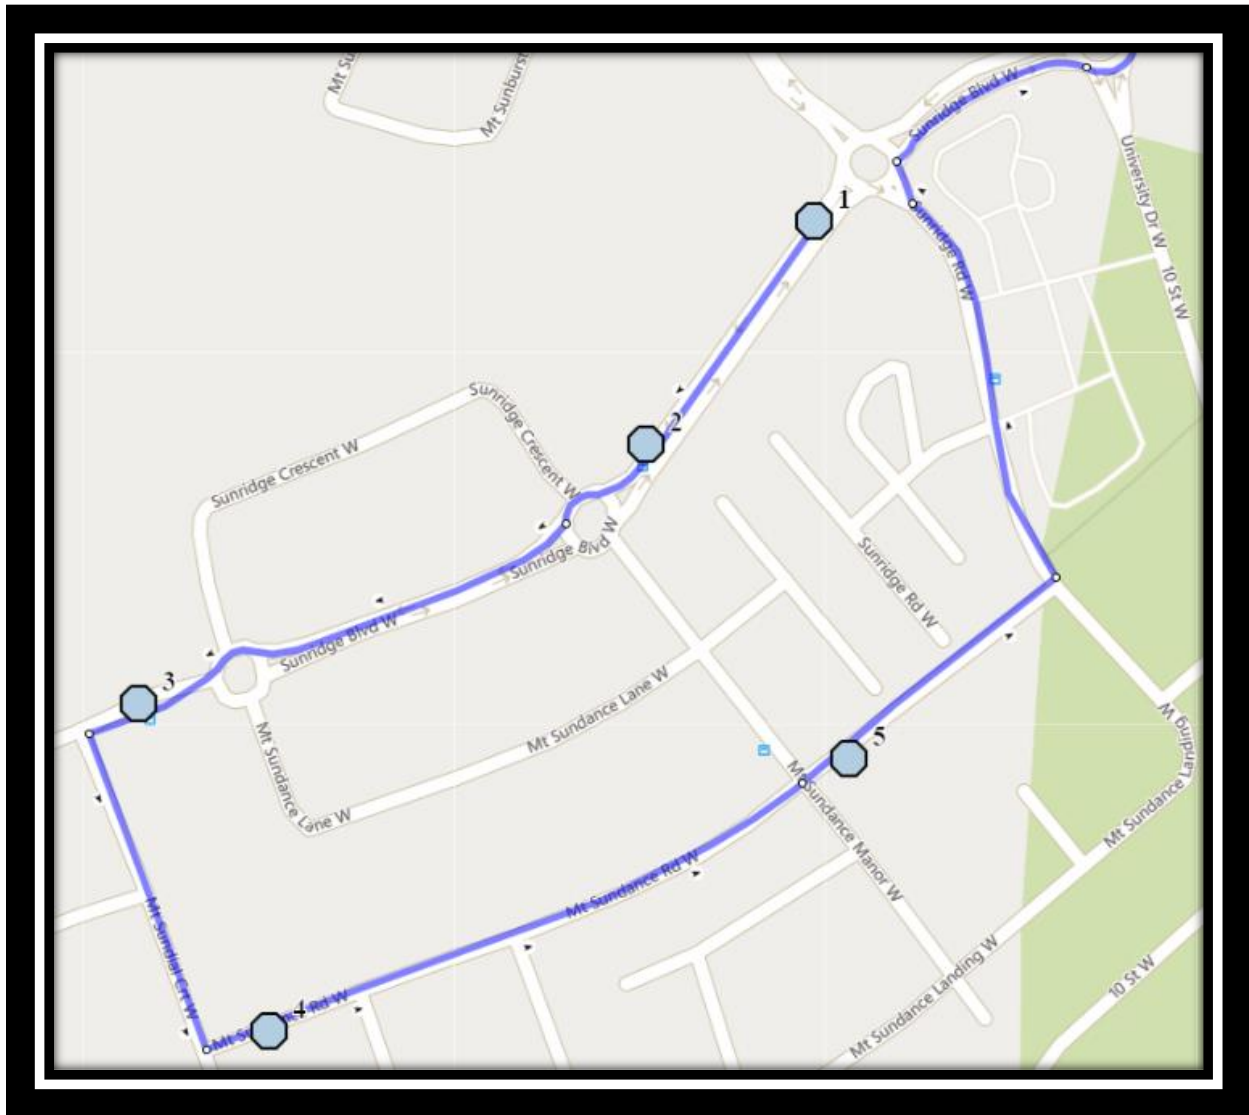

Chinook/CCHW W11

REVISED: August 15, 2022

EFFECTIVE: September 6, 2022

PM Route same direction as AM

Chinook High – 259 Britannia Blvd West – (403) 320-7565

Catholic Central West – 251 Britannia Blvd West – (403) 327-4596

Please arrive 10 minutes before scheduled pick up and drop off times. Times shown may vary due to weather & traffic conditions.

Bus routes and maps are subject to change. For the most up-to-date version, visit www.southland.ca/lethbridge.

Chinook/CCHW W11

REVISED: August 15, 2022

EFFECTIVE: September 6, 2022

Monday – Friday

- #1 - 7:35 AM - Sunridge Blvd West Southbound - west of Mt Sunburst Way
- #2 - 7:36 AM - Sunridge Blvd W Southbound - east of Sunridge Cres at power boxes
- #3 - 7:37 AM - Sunridge Blvd W Westbound - between Mt Sundance Ln and Mt Sundial Crt
- #4 - 7:39 AM - Mt Sundance Road W Eastbound - east of Sundial Crt at mailbox
- #5 - 7:40 AM - Sunridge Road West Eastbound - east of Mt Sundance Manor
- #6 - 7:50 AM - Catholic Central High School West Campus
- #7 - 7:50 AM - Chinook High School

Monday – Thursday

- #1 - 2:45 PM - Catholic Central High School West Campus
- #2 - 2:57 PM - Chinook High School
- #3 - 3:07 PM - Sunridge Blvd West Southbound - west of Mt Sunburst Way
- #4 - 3:08 PM - Sunridge Blvd W Southbound - east of Sunridge Cres at power boxes
- #5 - 3:09 PM - Sunridge Blvd W Westbound - between Mt Sundance Ln and Mt Sundial Crt
- #6 - 3:11 PM - Mt Sundance Road W Eastbound - east of Sundial Crt at mailbox
- #7 - 3:13 PM - Sunridge Road West Eastbound - east of Mt Sundance Manor