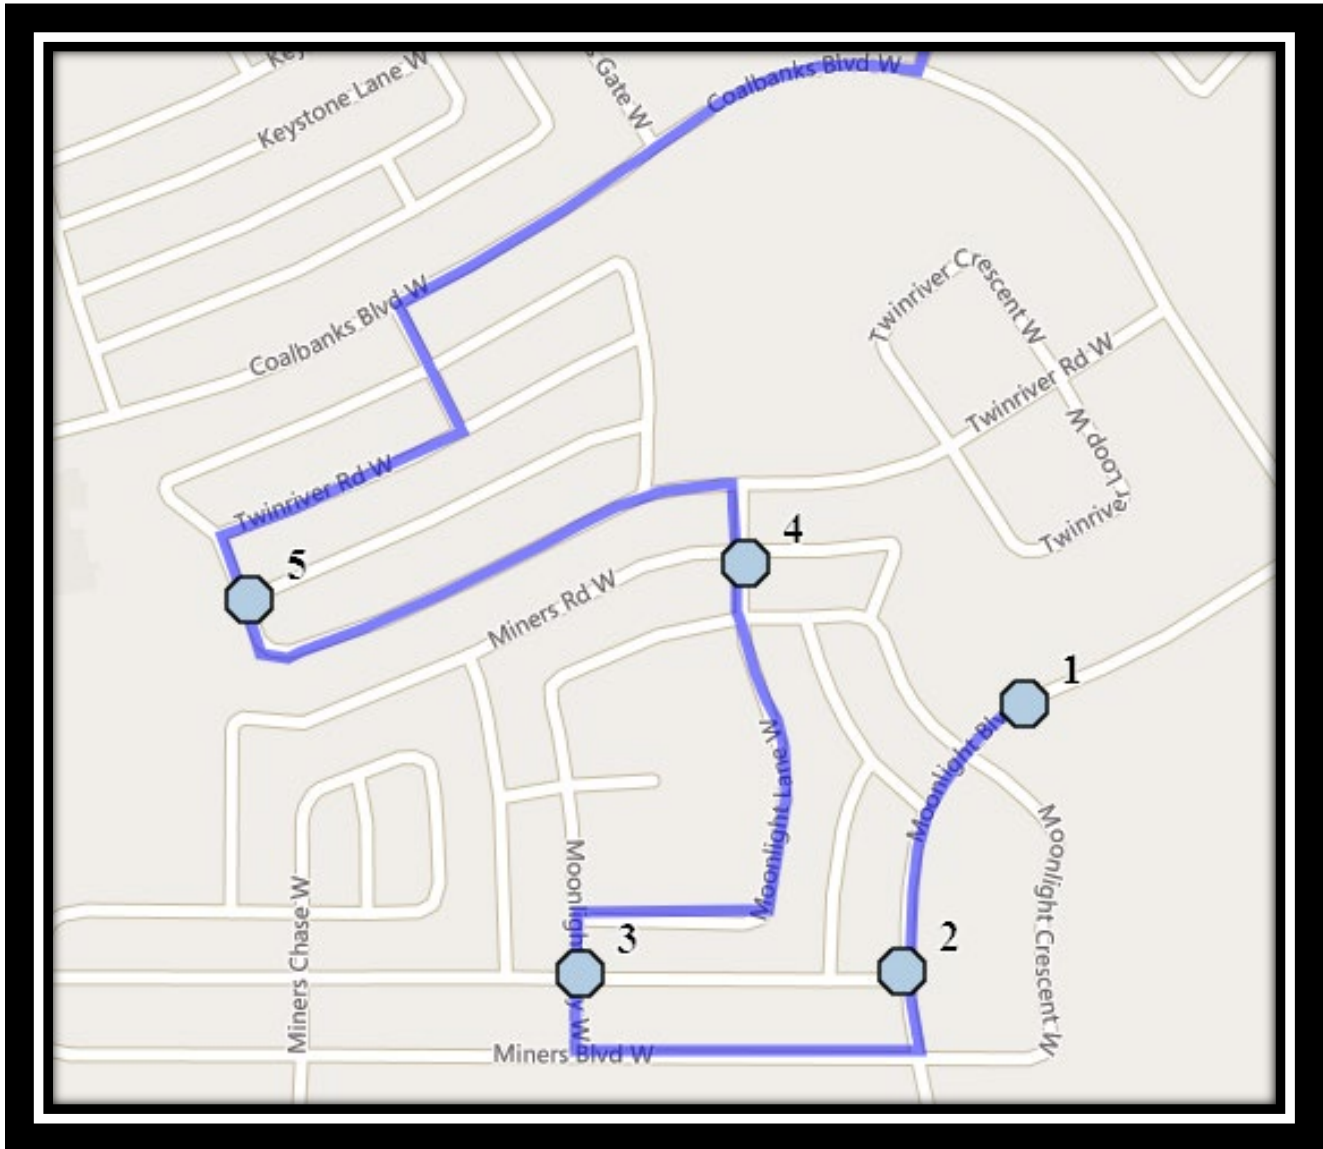

# Fairbairn W2

REVISED: August 15, 2022

EFFECTIVE: September 6, 2022

**PM Route Same Direction as AM**

## **Senator Joyce Fairbairn – 301 Rocky Mountain Blvd West – (403) 381-2977**

Please arrive 10 minutes before scheduled pick up and drop off times. Times shown may vary due to weather & traffic conditions.

**#4 - 8:26 AM - Twinriver Lane West Northbound - at alley**

**#5 - 8:29 AM - Twinriver Road West Northbound - west end of loop at alley**

**#6 - 8:40 AM - Senator Joyce Fairbairn**

**#4 - 12:07 PM - Moonlight Way West Northbound - north of Miners at alley**

**#5 - 12:08 PM - Twinriver Lane West Northbound - at alley**

**#6 - 12:11 PM - Twinriver Road West Northbound - west end of loop at alley**