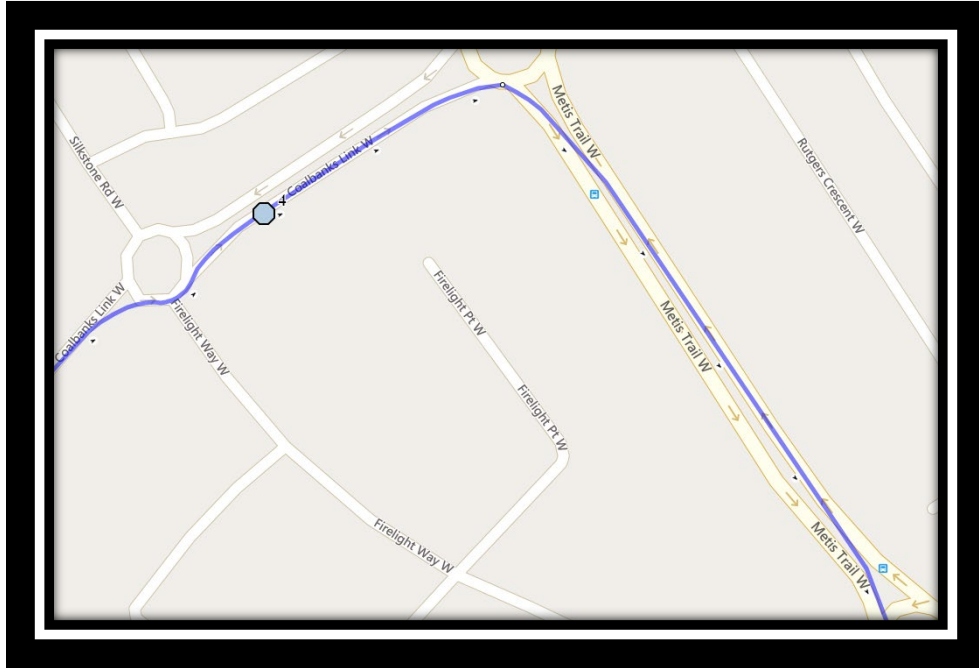

Fairbairn W3

REVISED: August 15, 2022

EFFECTIVE: September 6, 2022

Senator Joyce Fairbairn – 301 Rocky Mountain Blvd West – (403) 381-2977

Please arrive 10 minutes before scheduled pick up and drop off times. Times shown may vary due to weather & traffic conditions.

Bus routes and maps are subject to change. For the most up-to-date version, visit www.southland.ca/lethbridge.